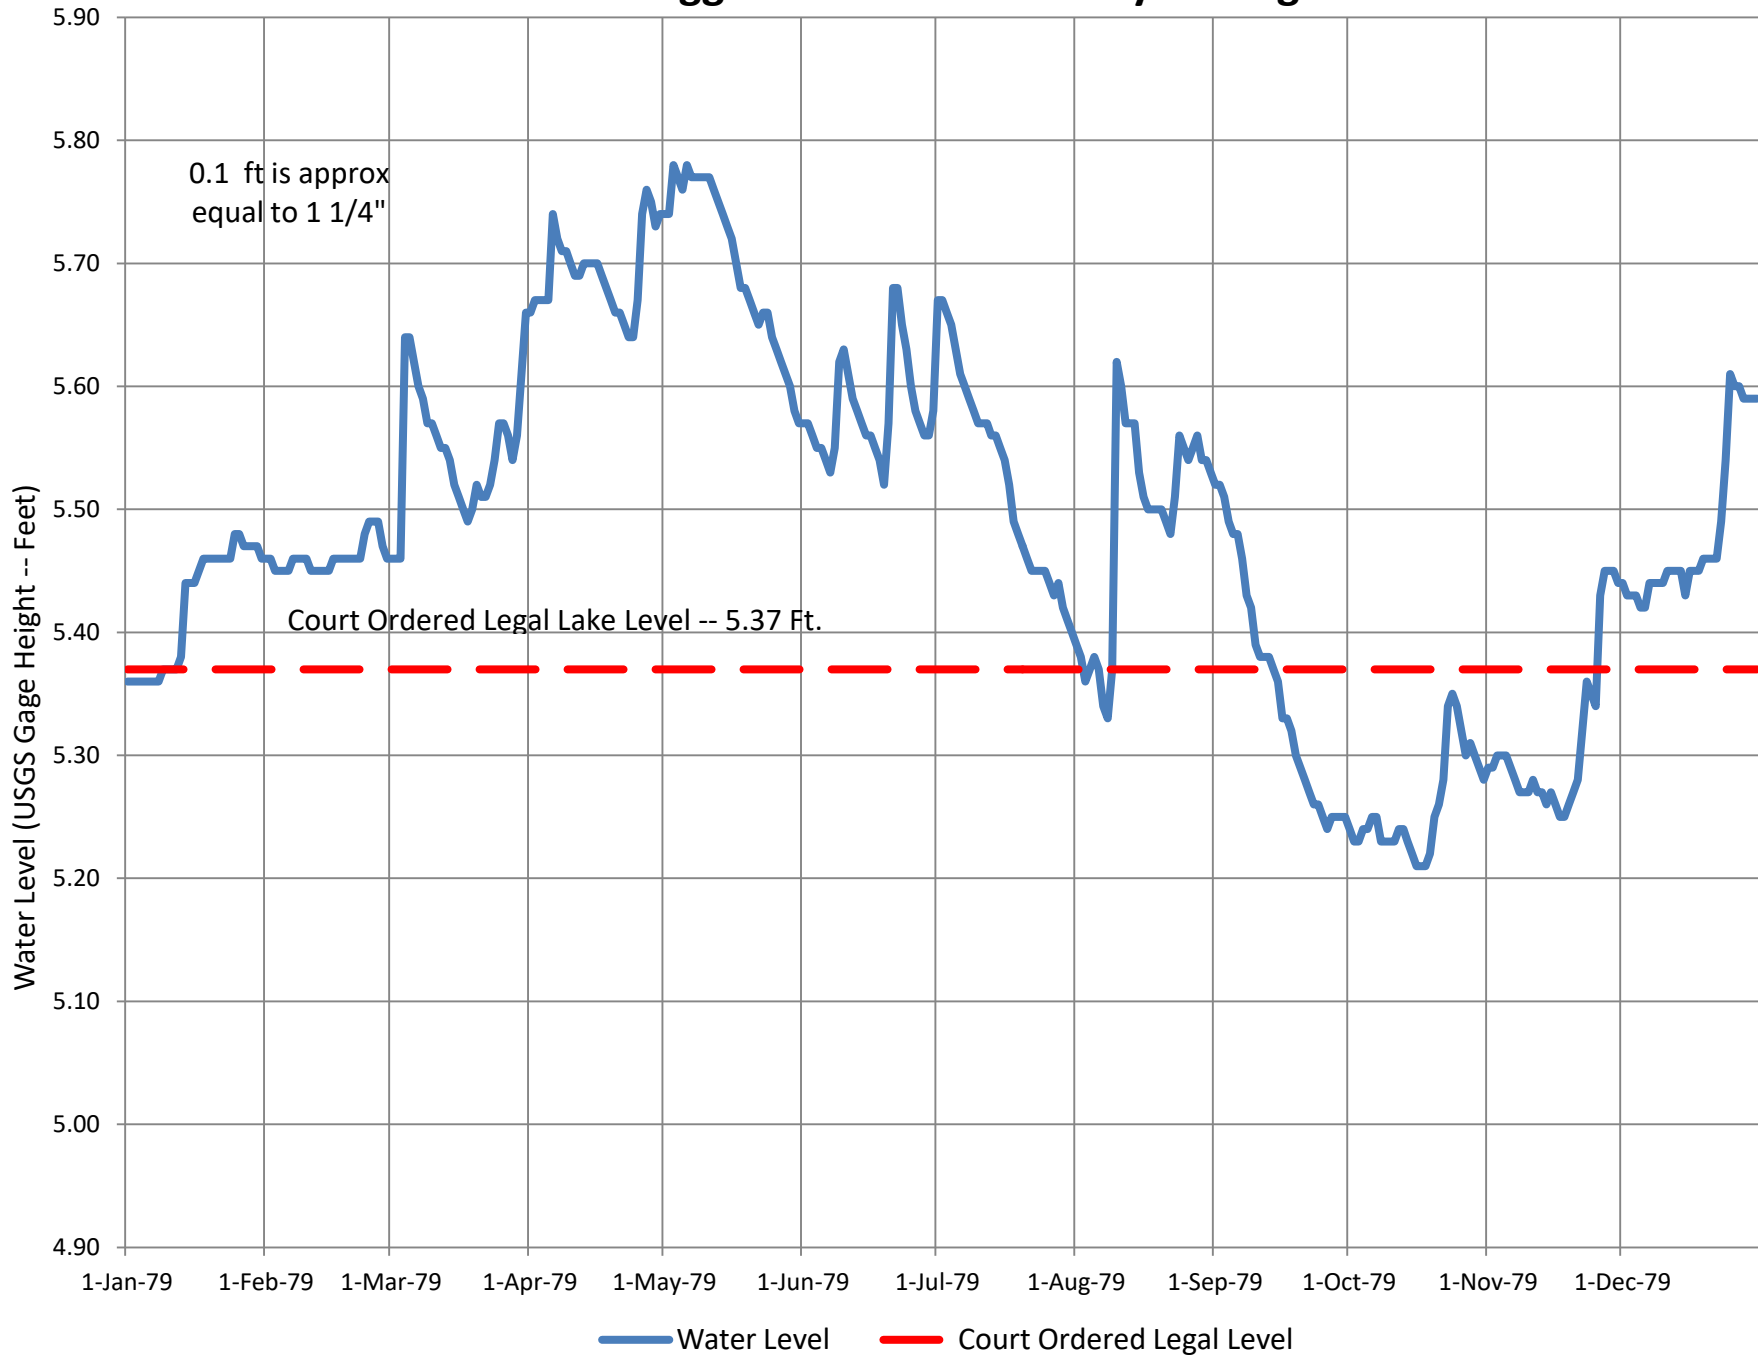

1979CY Higgins Lake -- USGS Daily Average Water Level