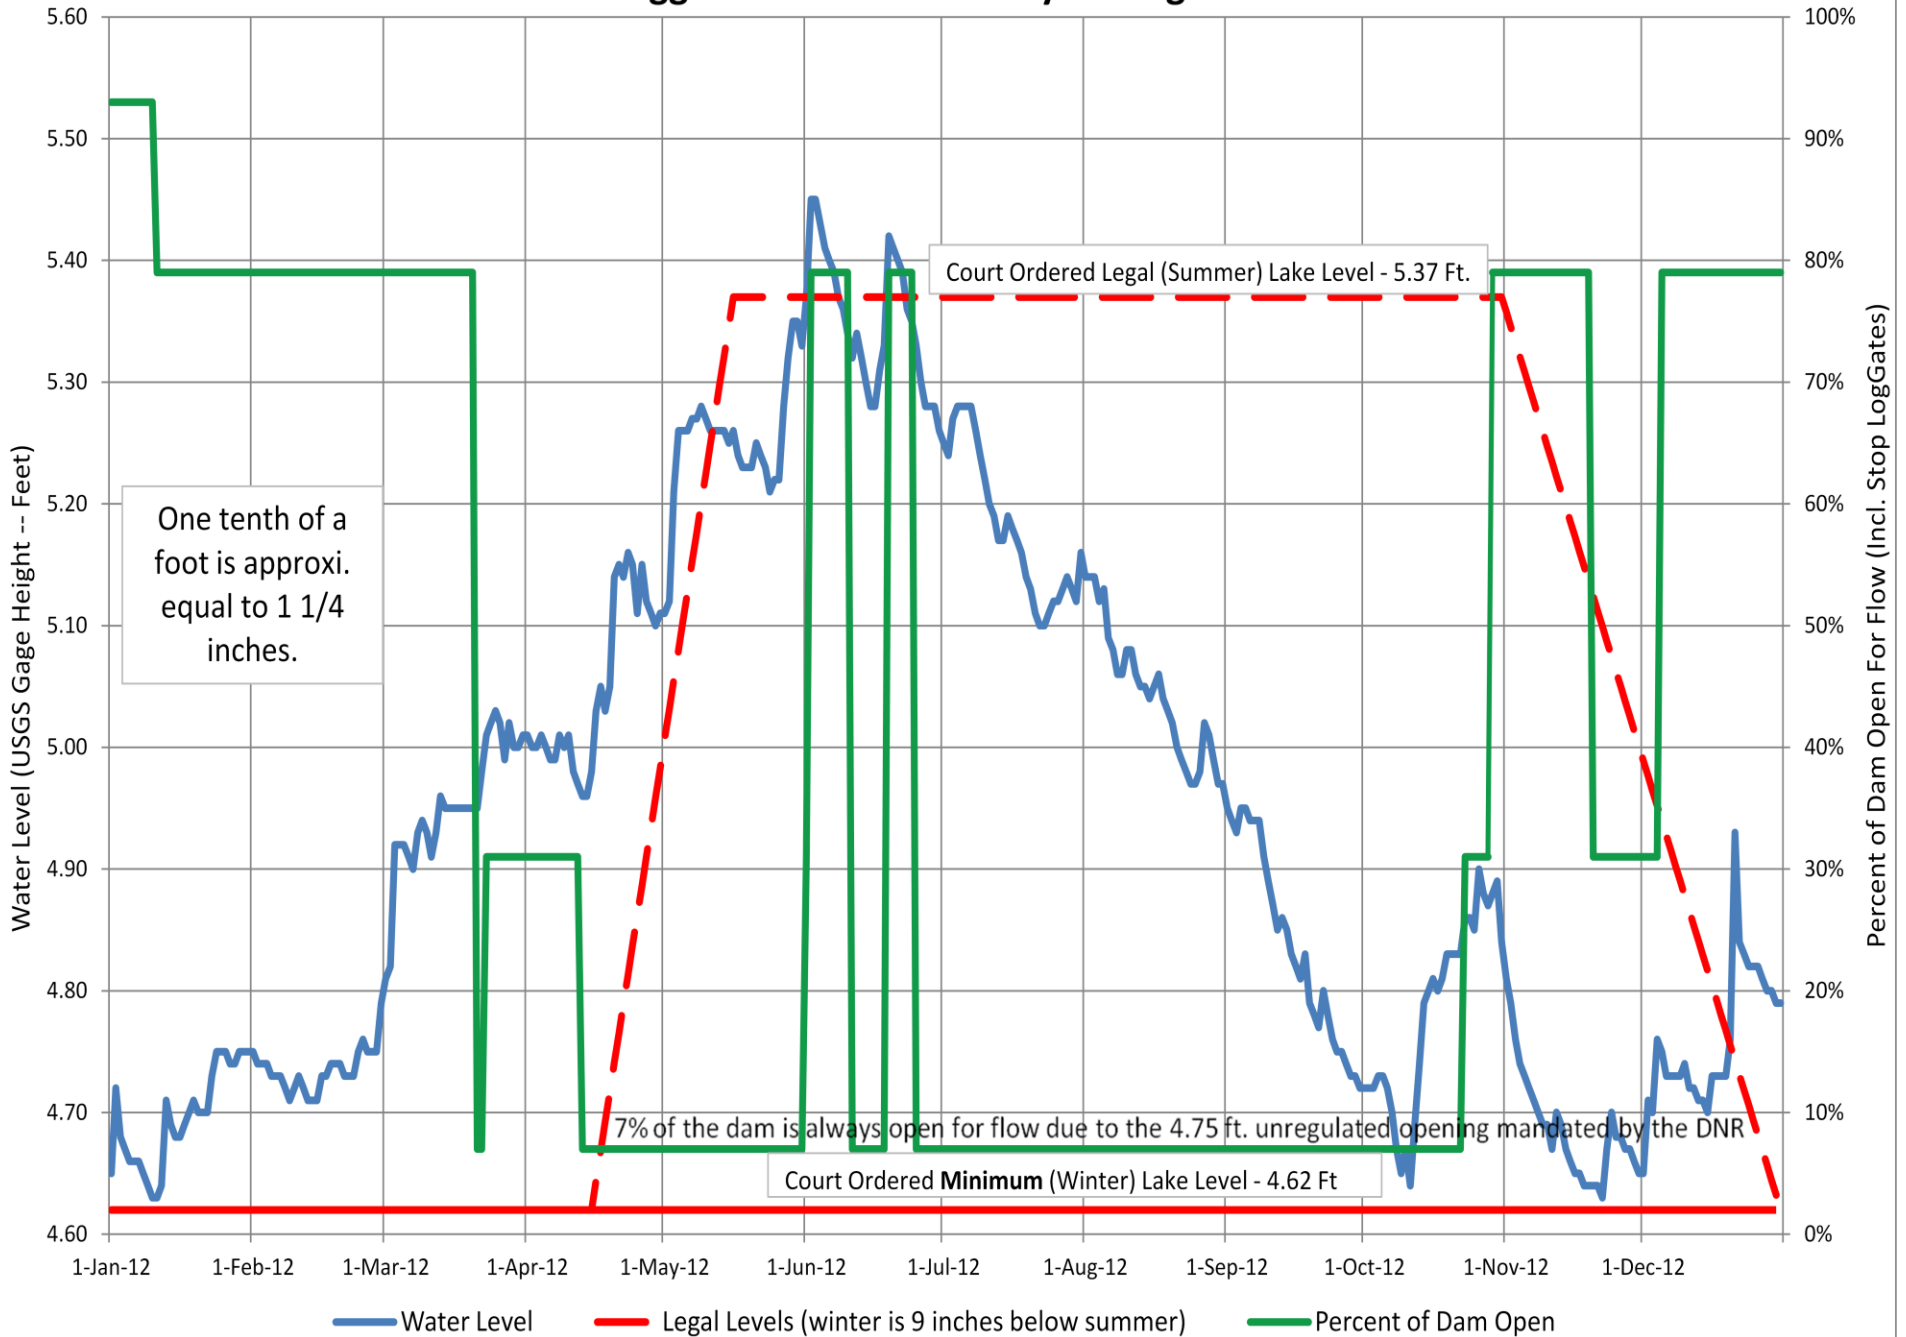

2012 CY Higgins Lake -- USGS Daily Average Water Level