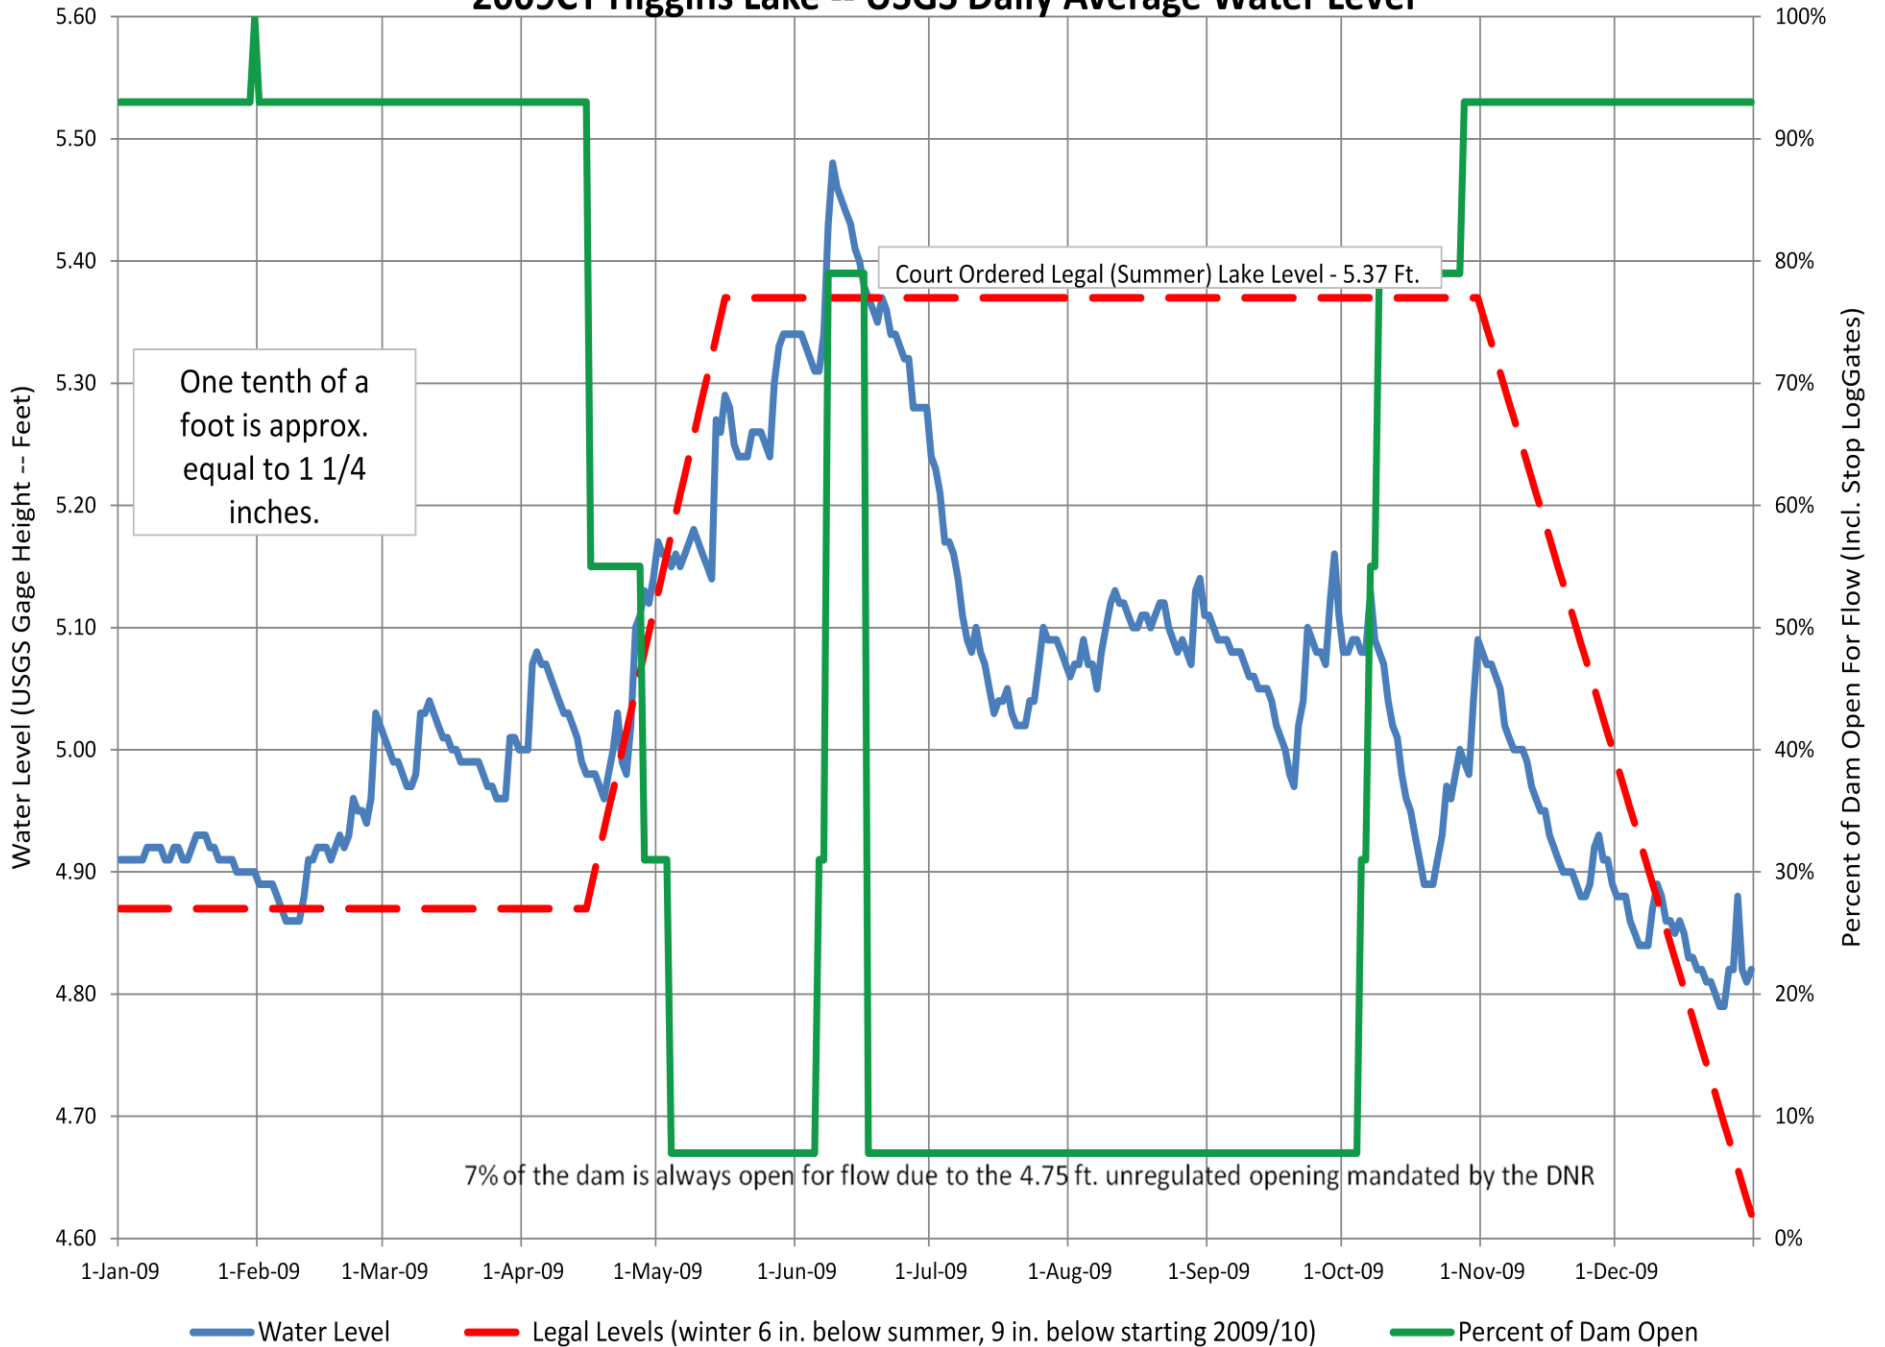

2009CY Higgins Lake -- USGS Daily Average Water Level