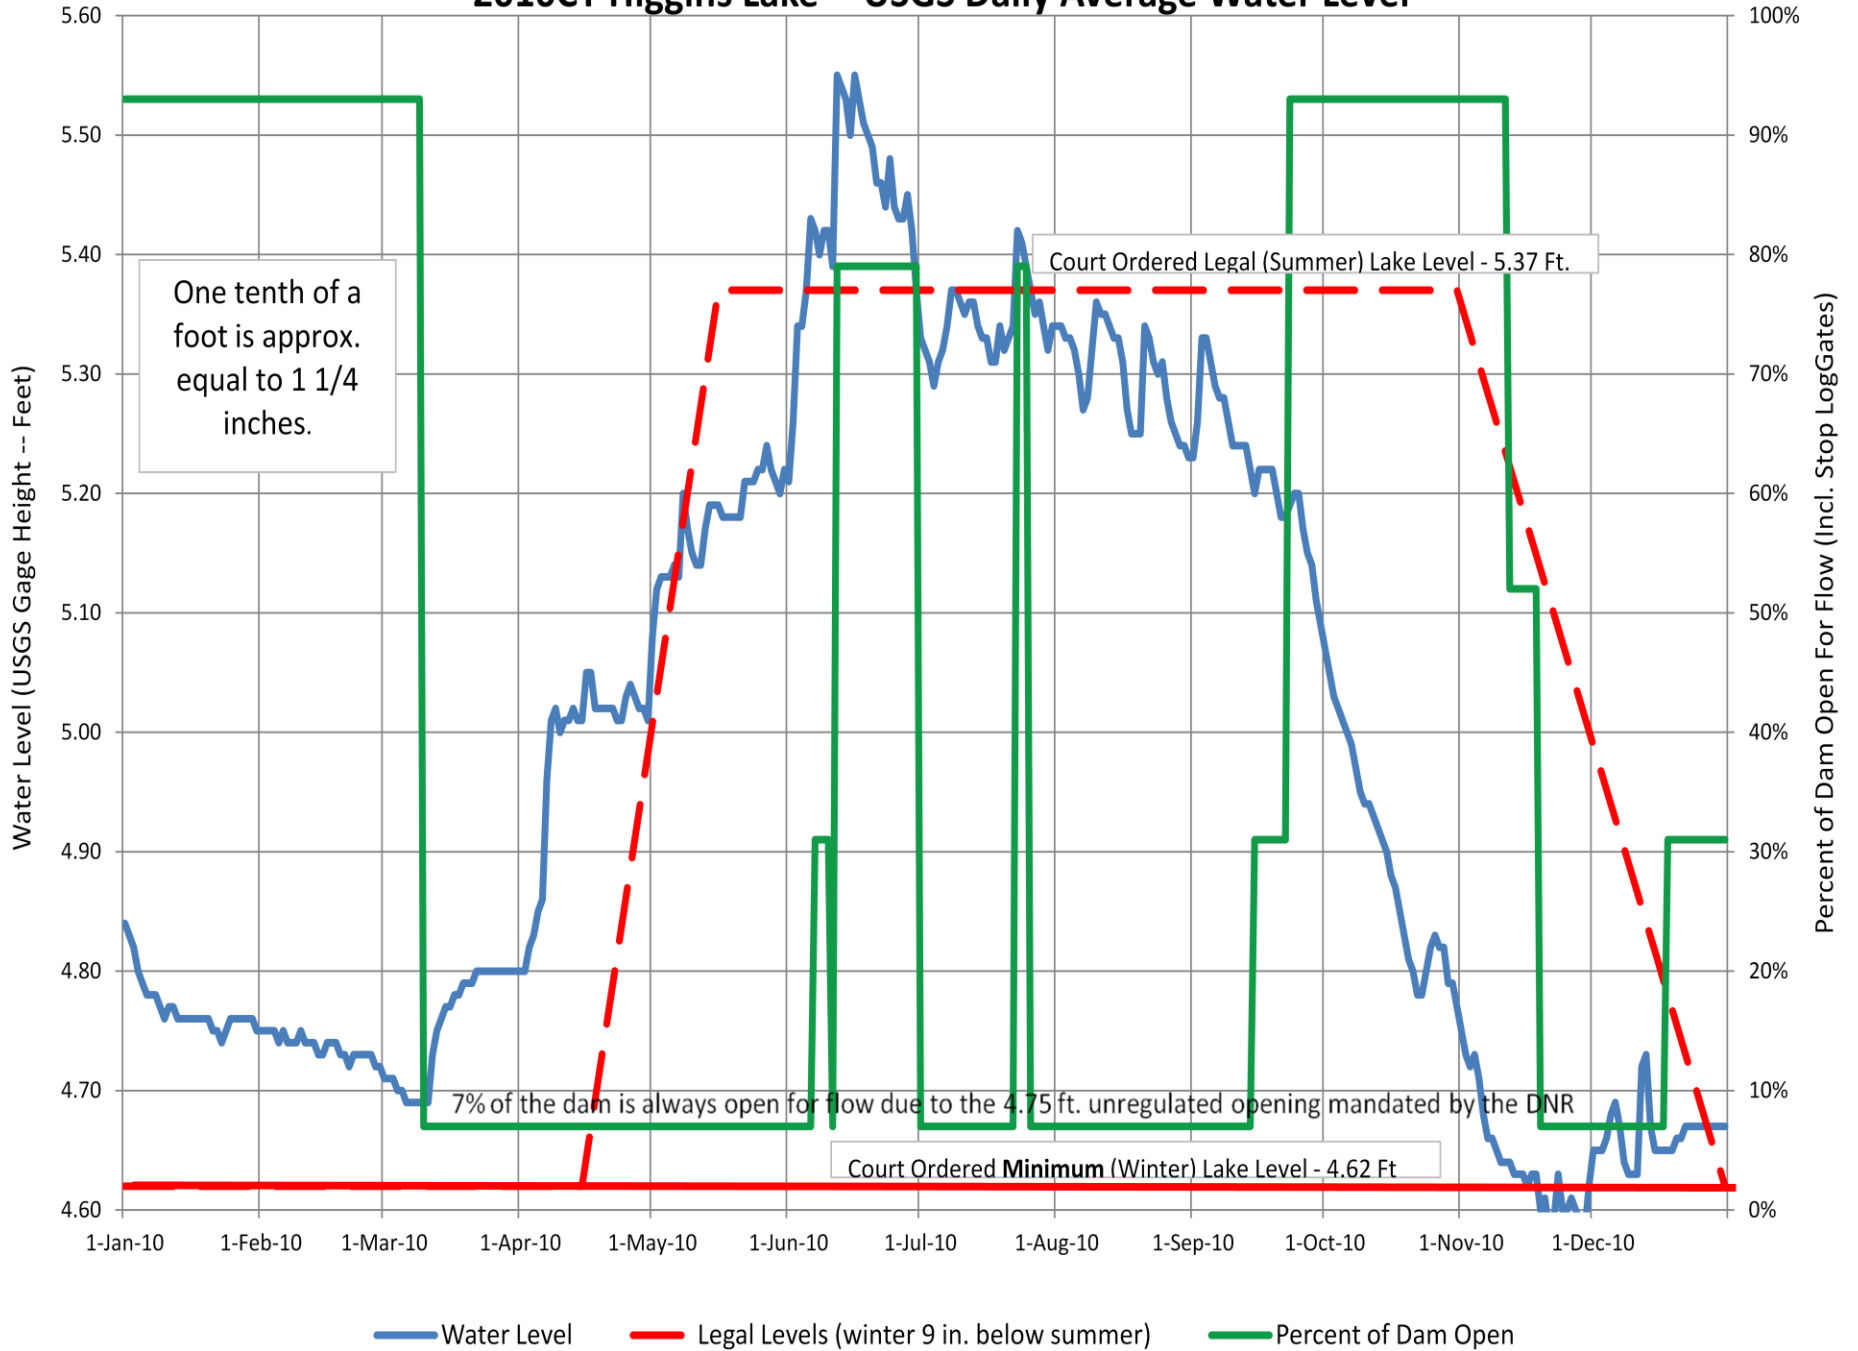

2010CY Higgins Lake -- USGS Daily Average Water Level