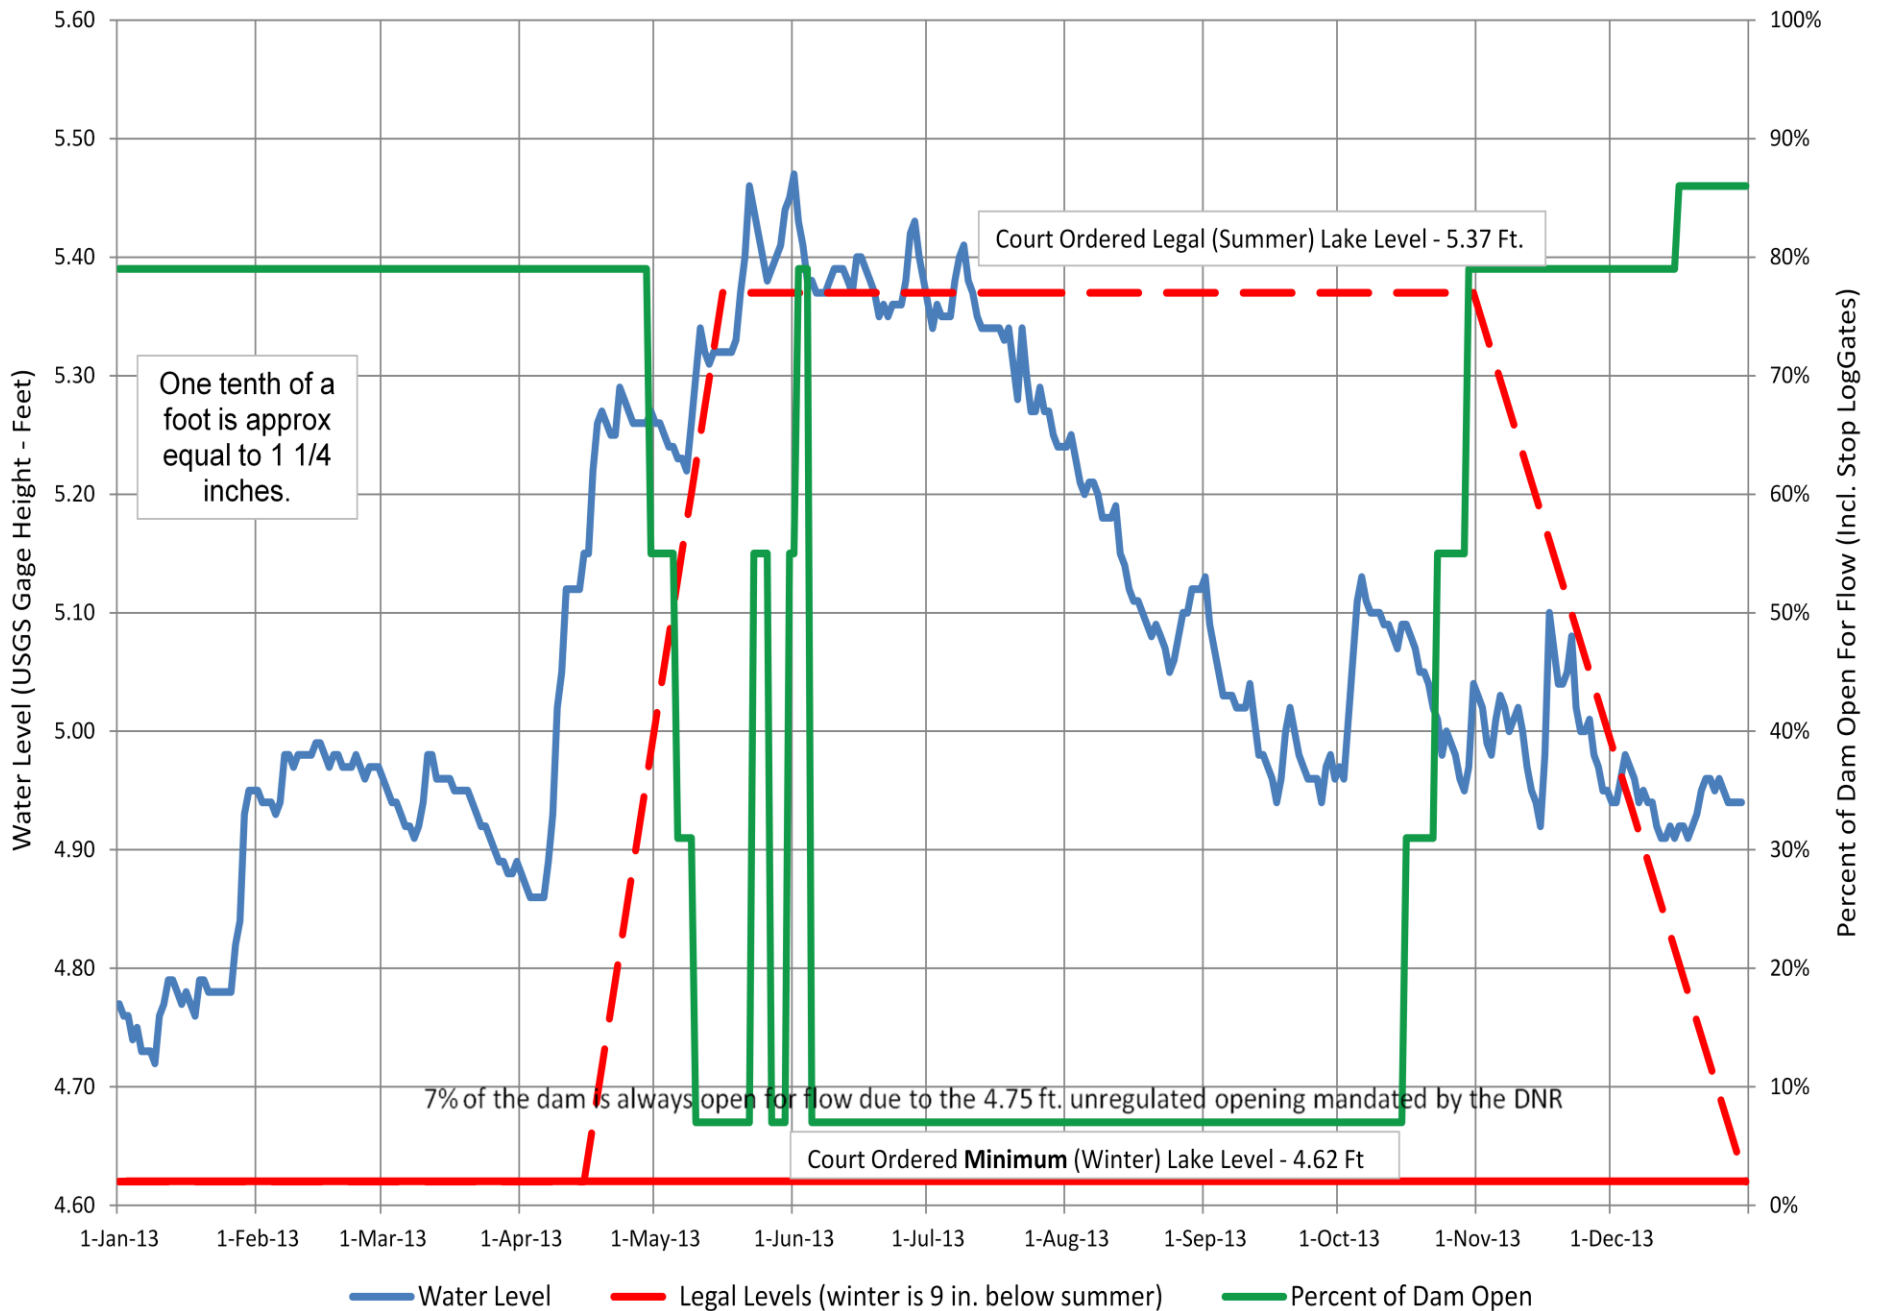

2013CY Higgins Lake -- USGS Daily Average Water Level