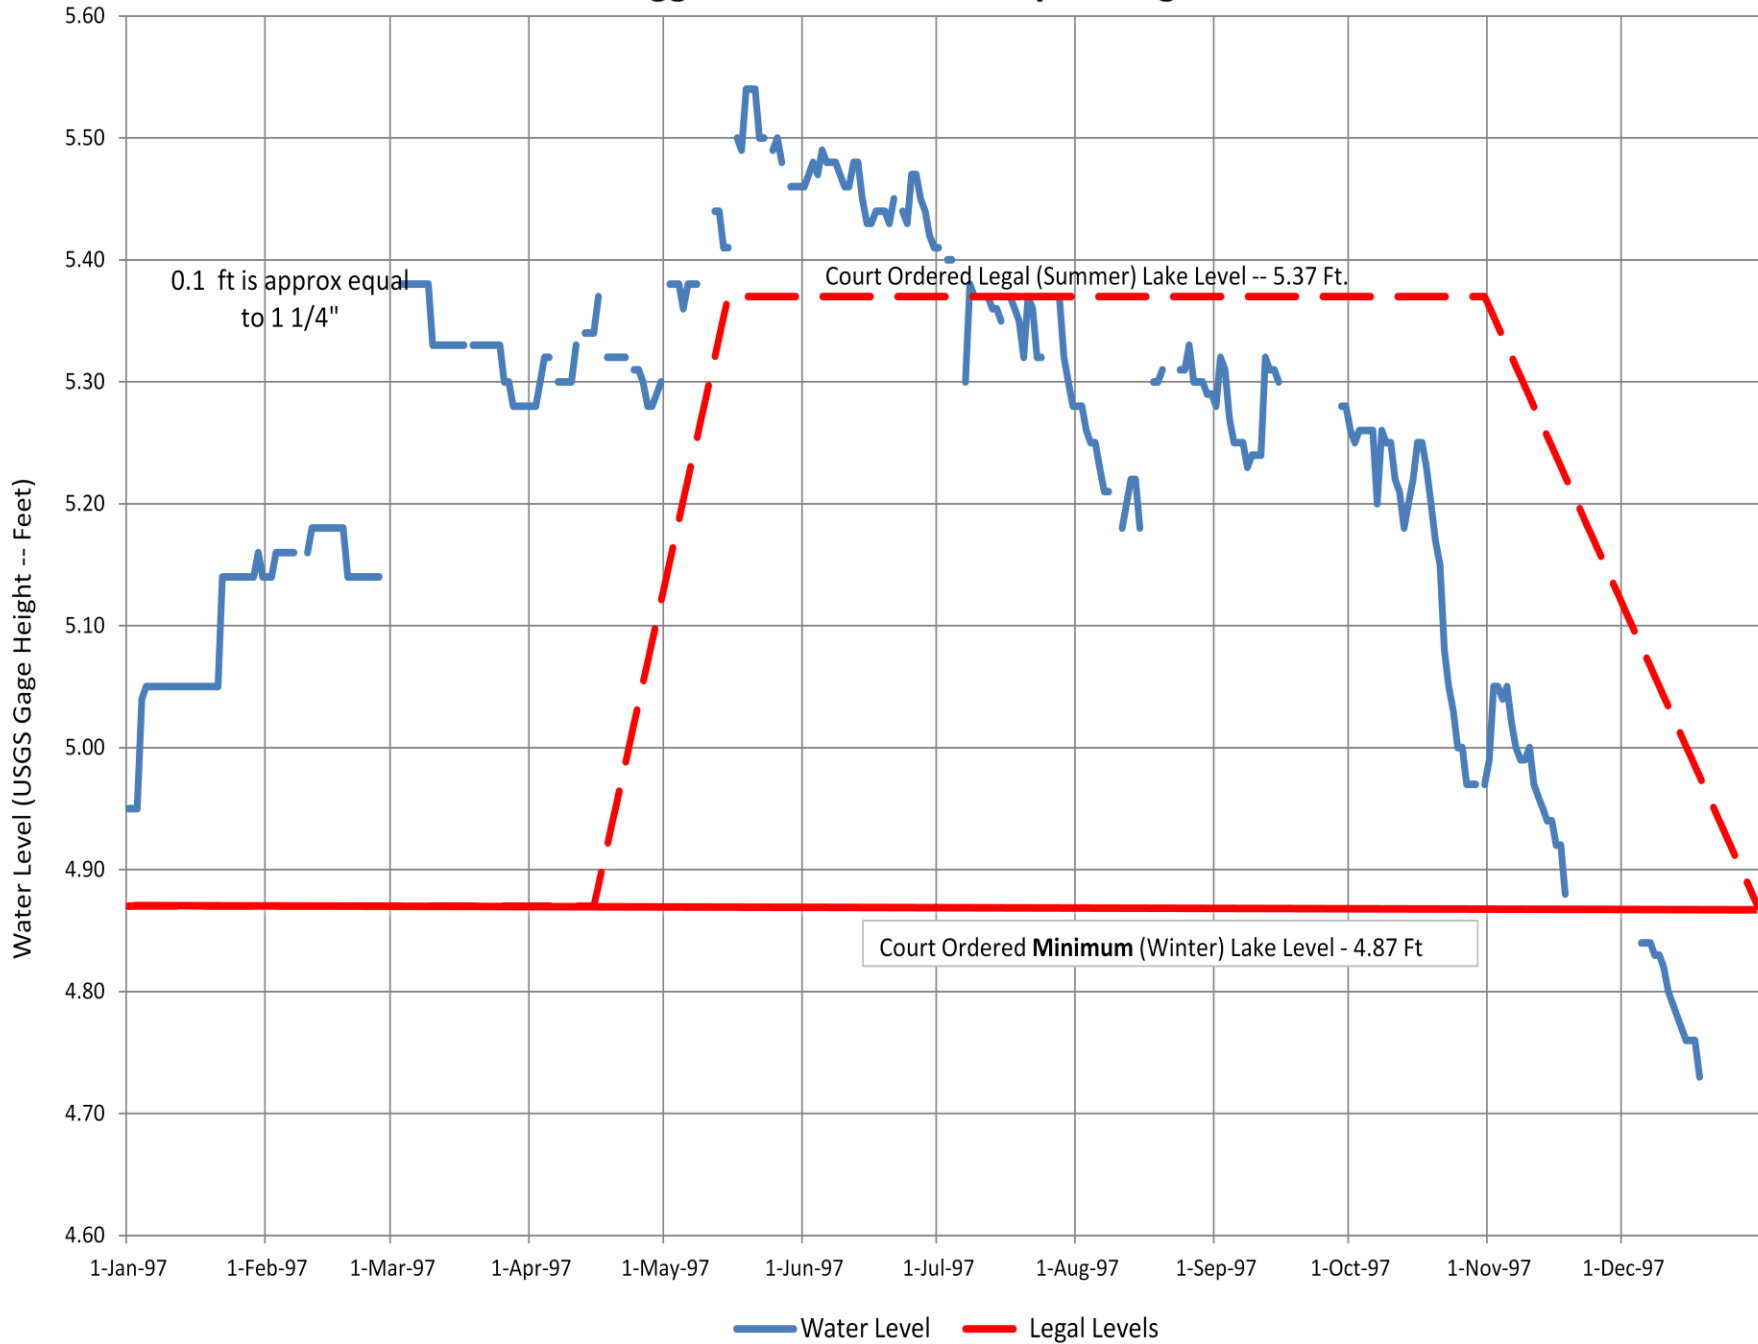

1997CY Higgins Lake -- USGS Daily Average Water Level