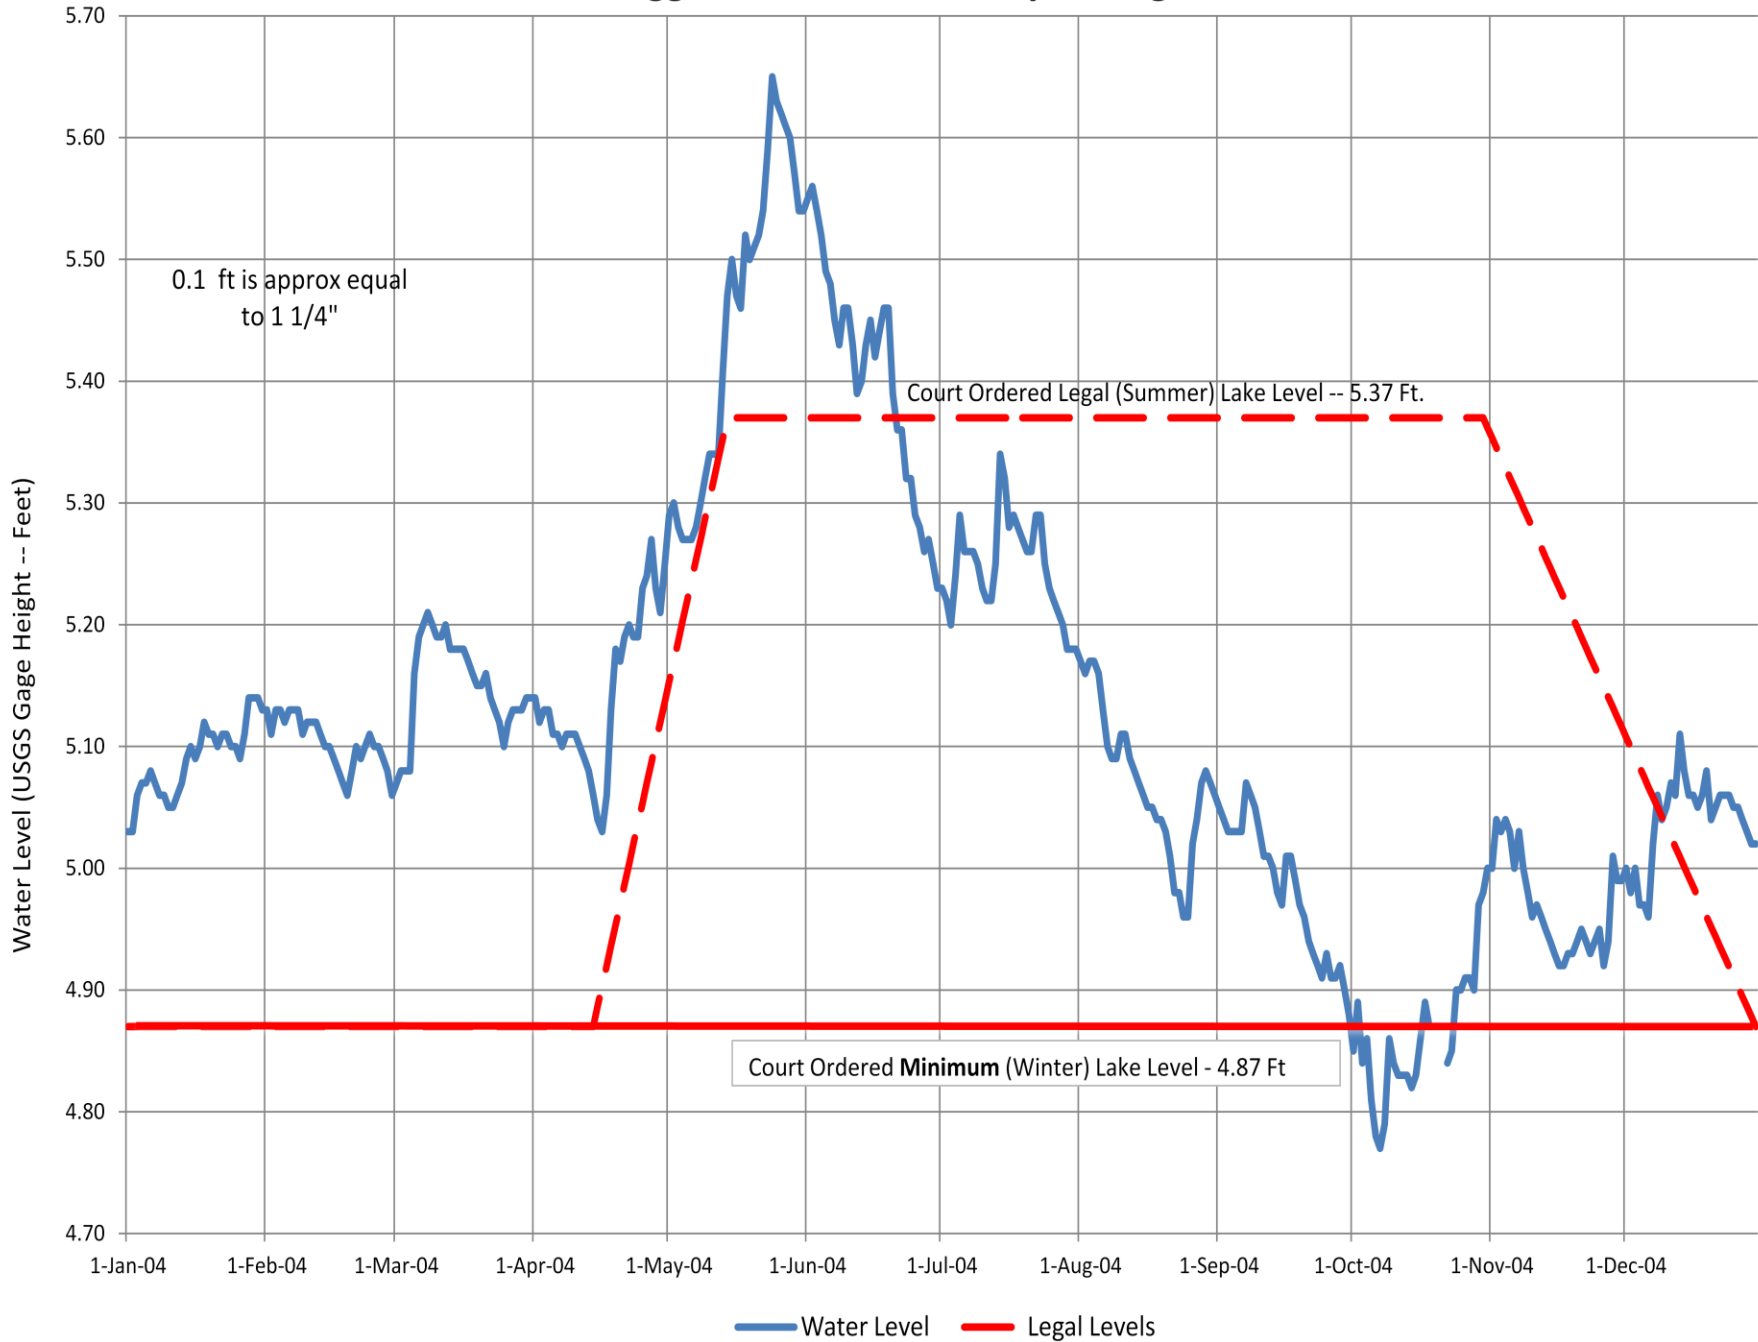

2004CY Higgins Lake -- USGS Daily Average Water Level