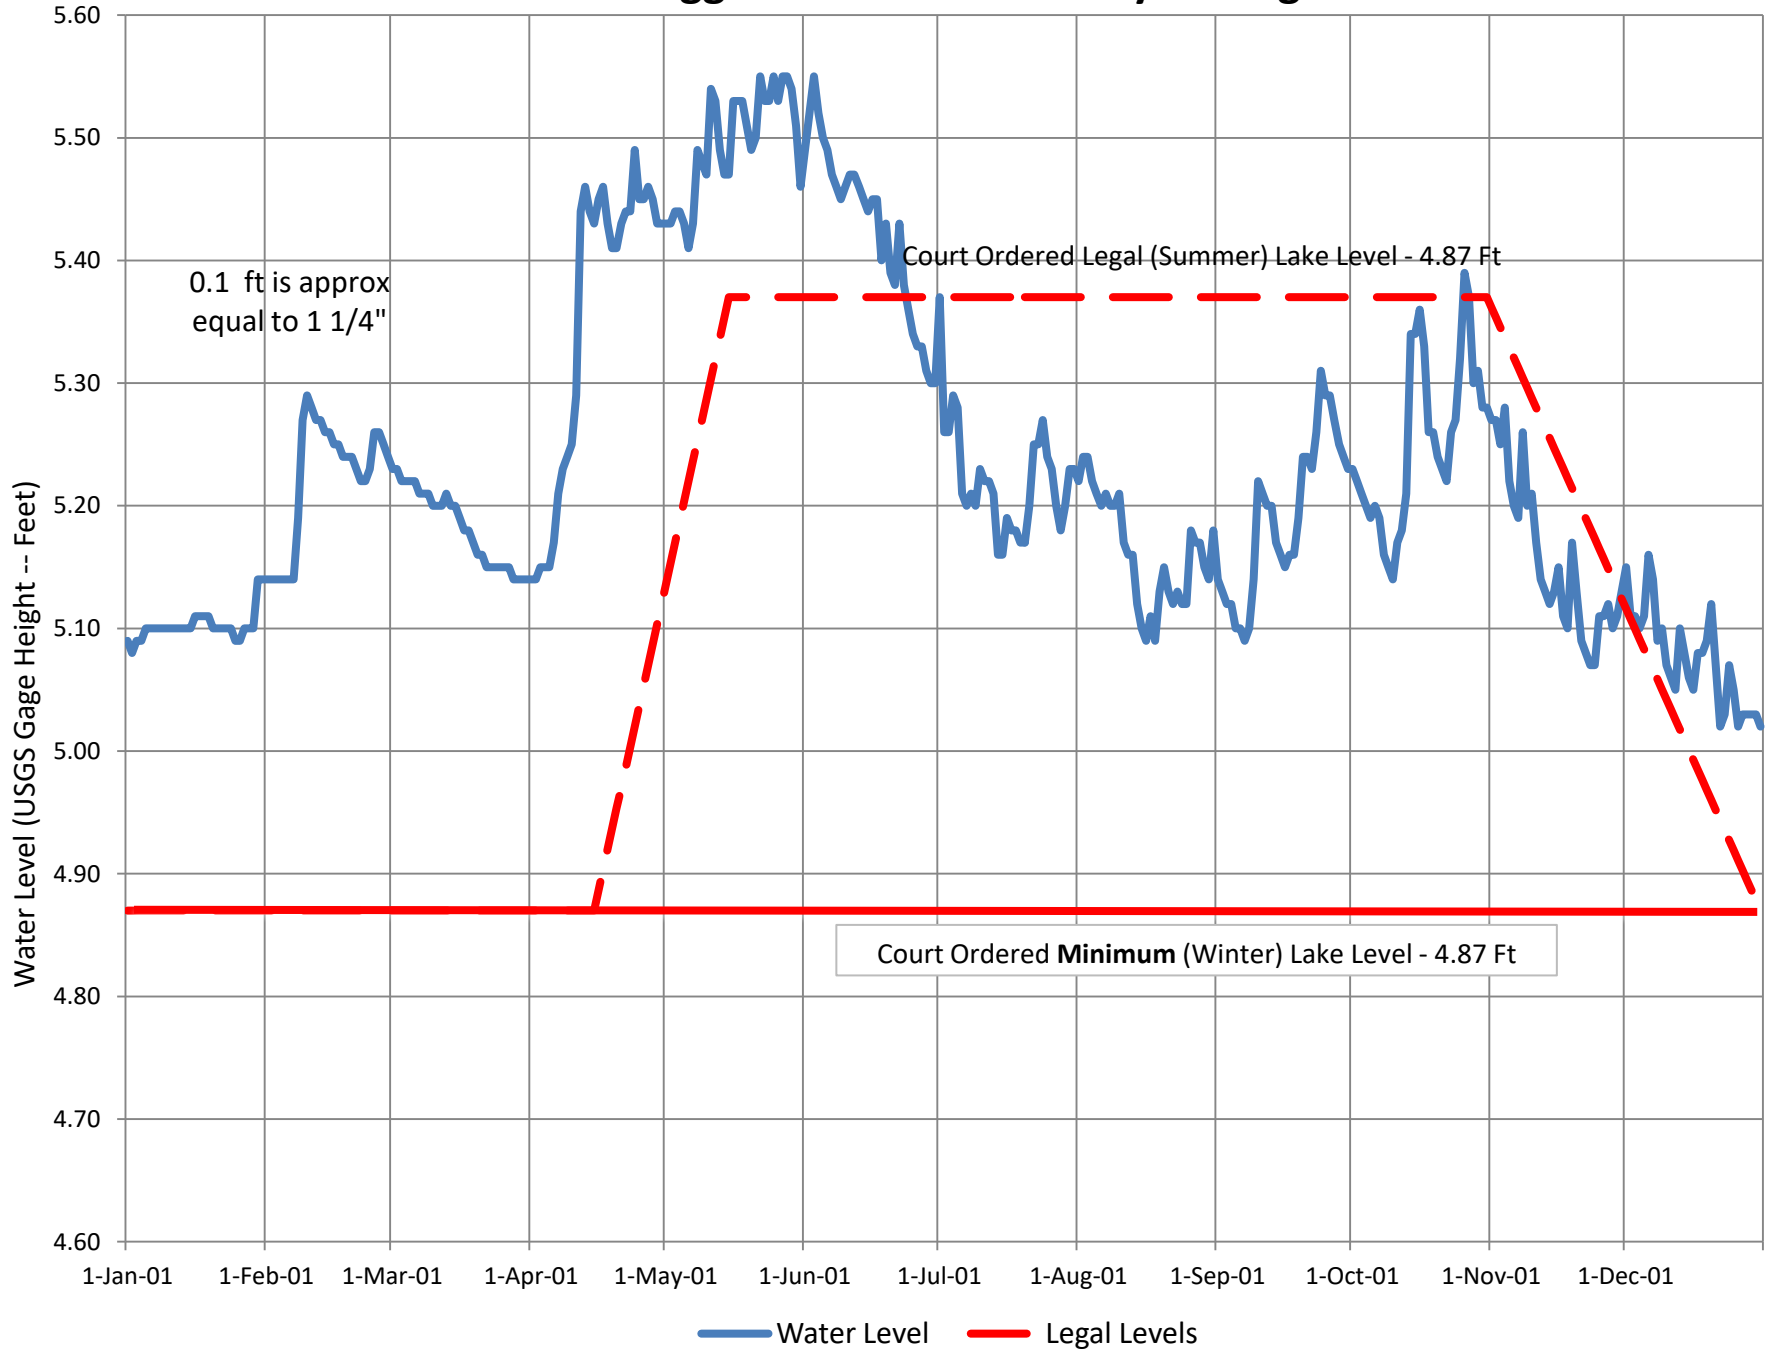

2001CY Higgins Lake -- USGS Daily Average Water Level