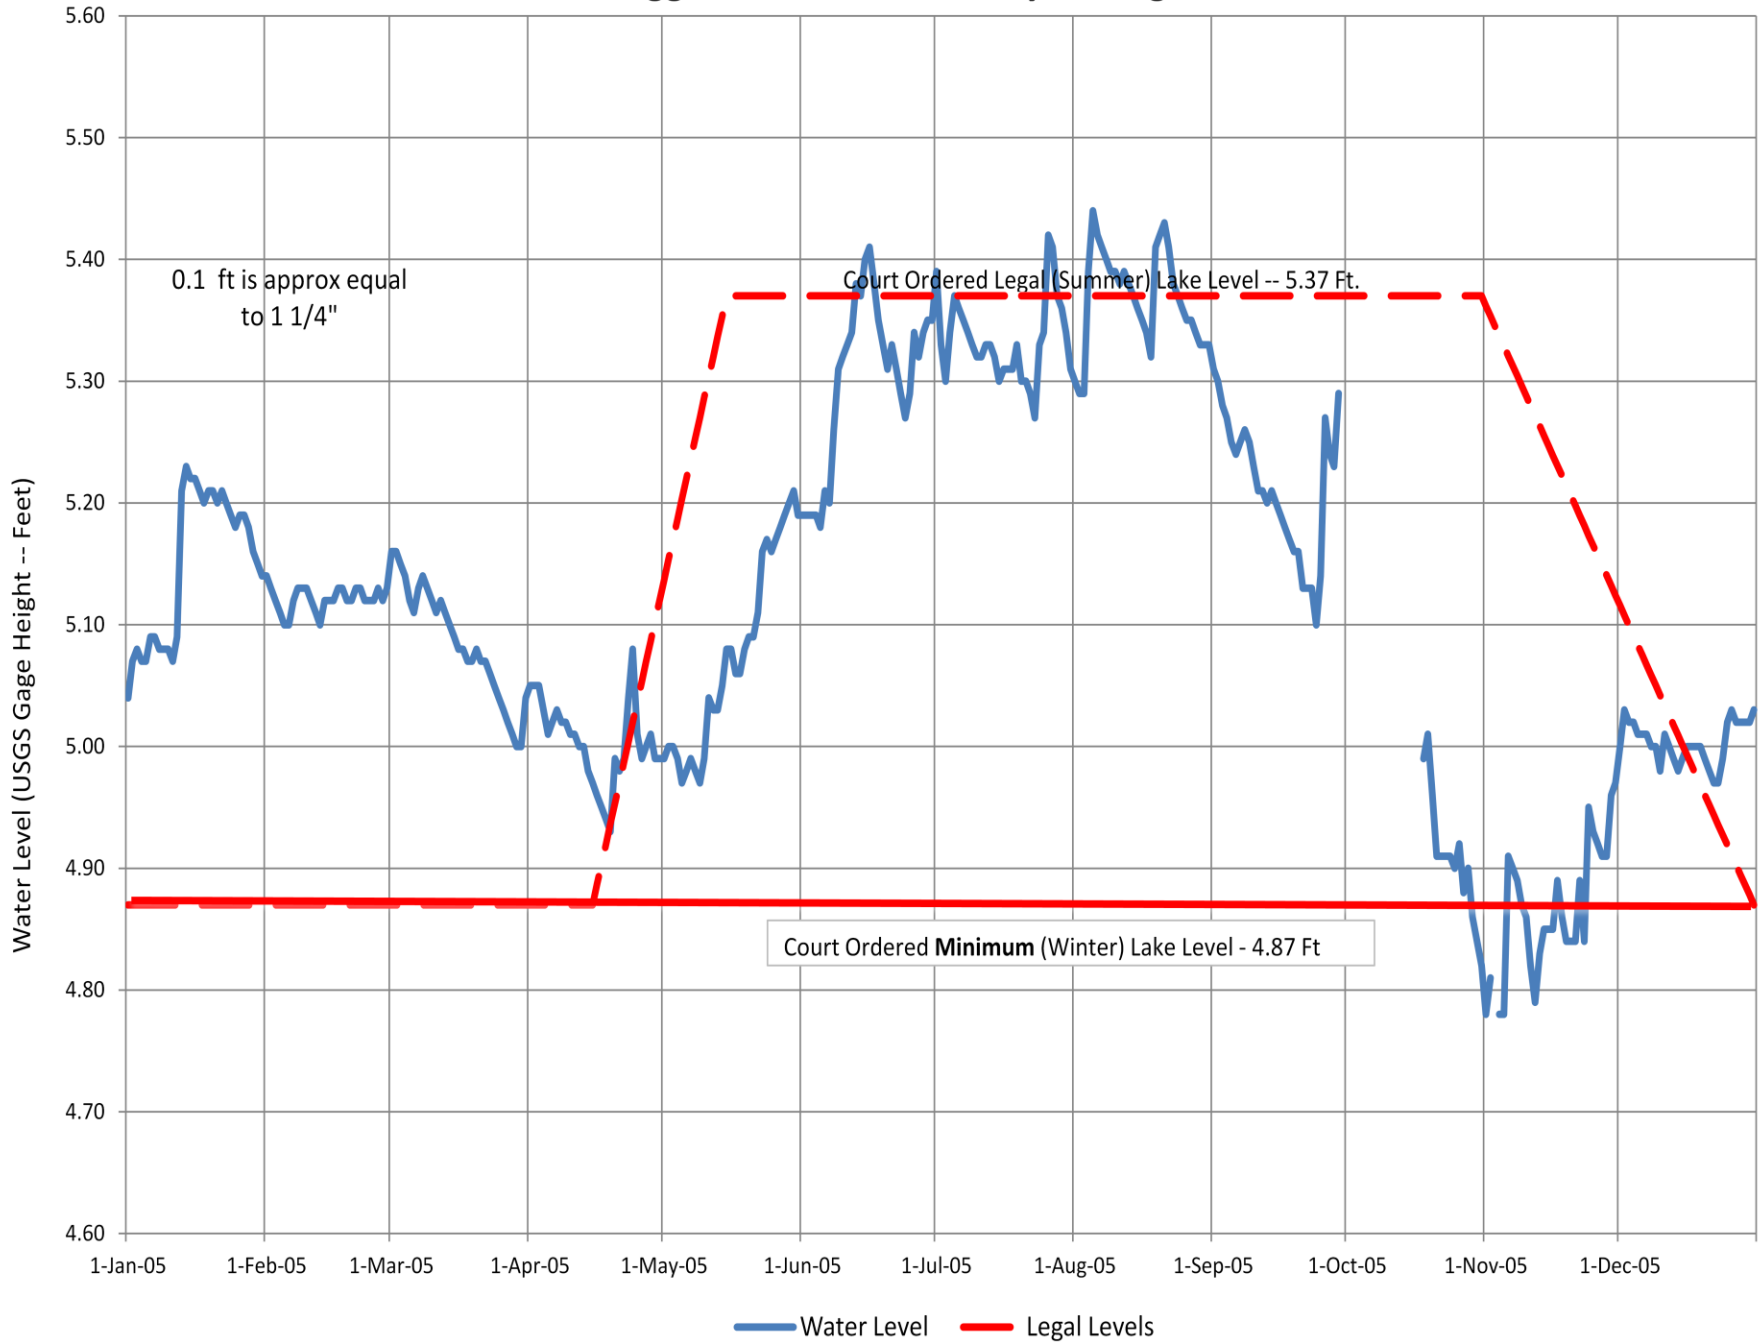

2005CY Higgins Lake -- USGS Daily Average Water Level