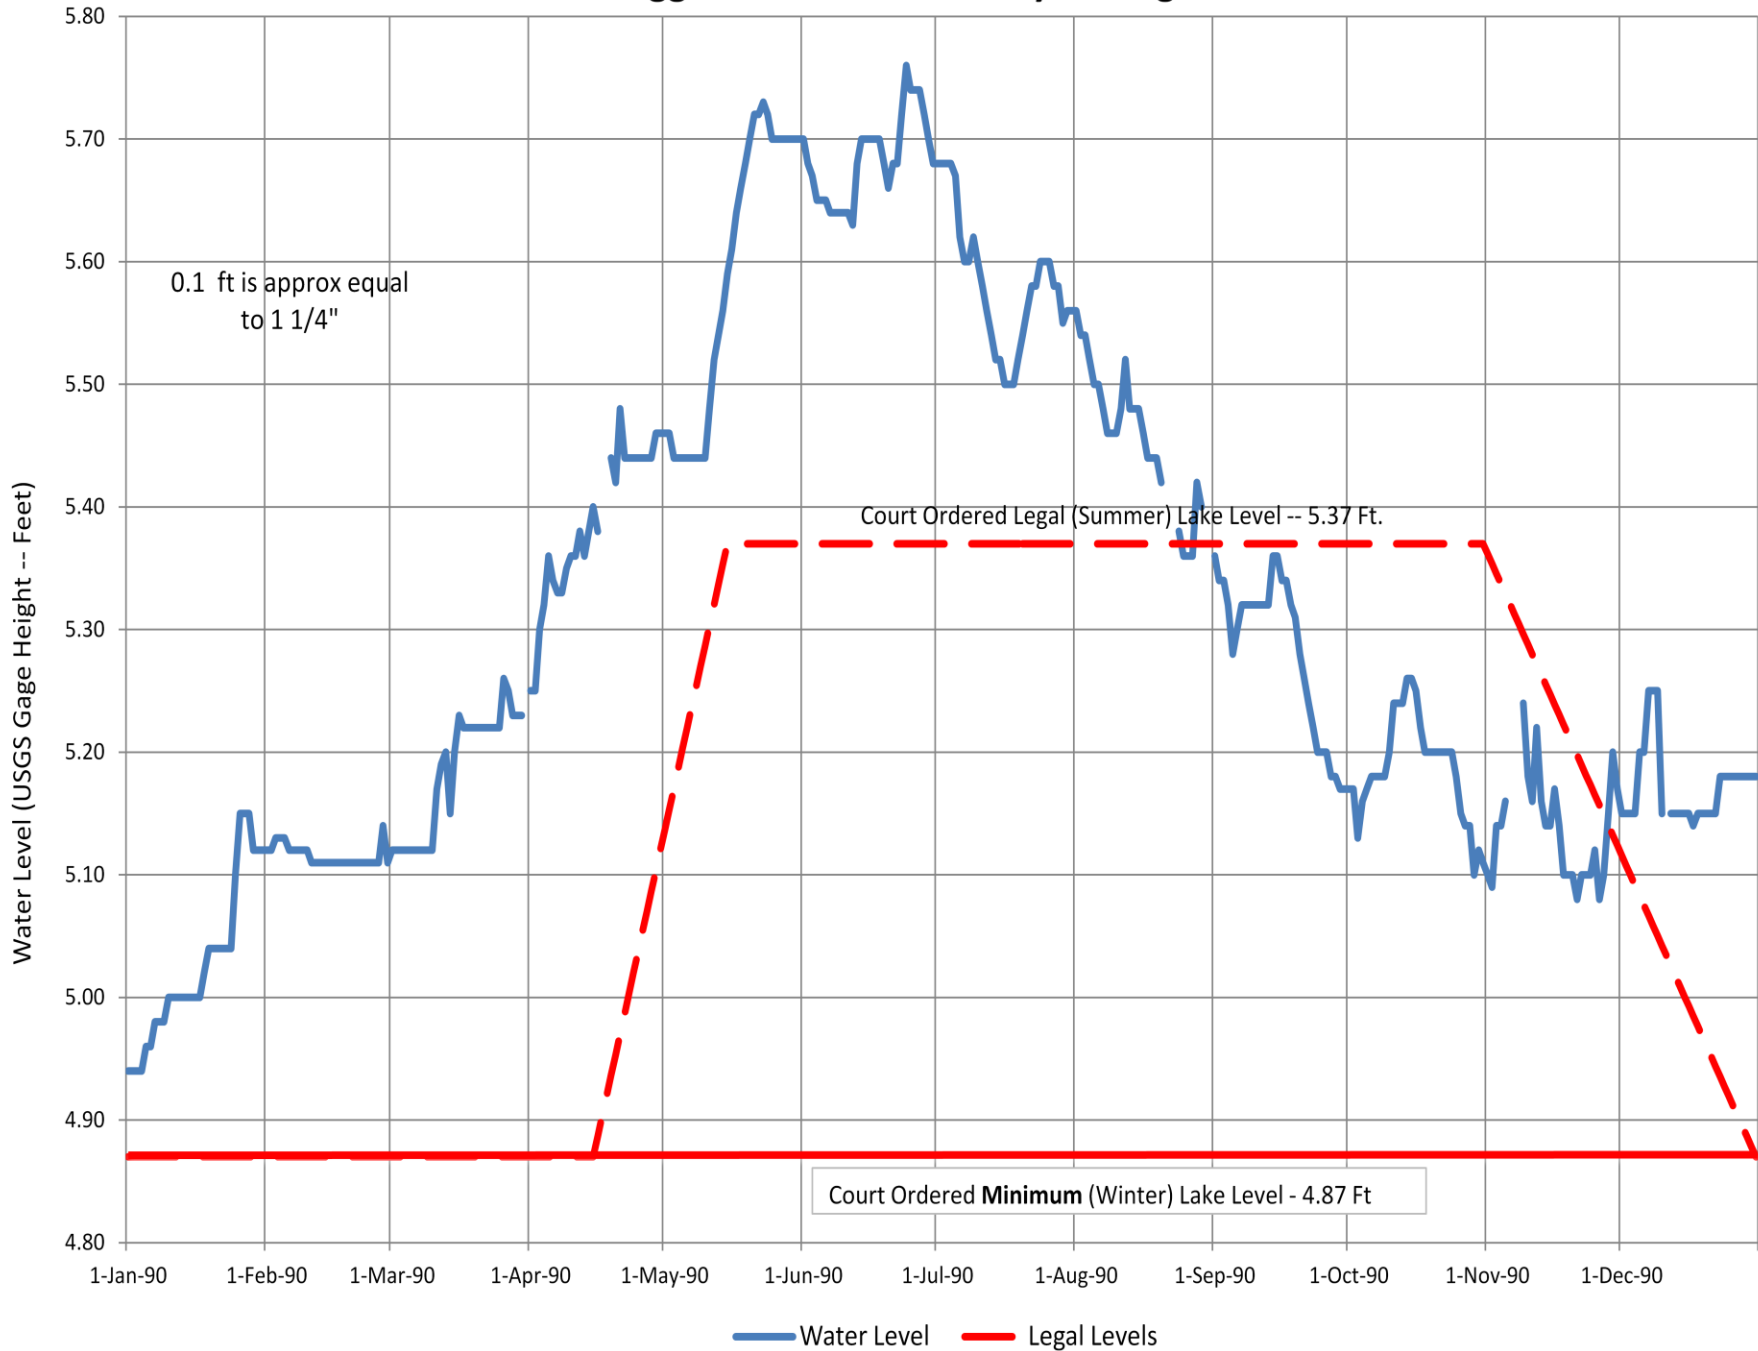

1990CY Higgins Lake -- USGS Daily Average Water Level