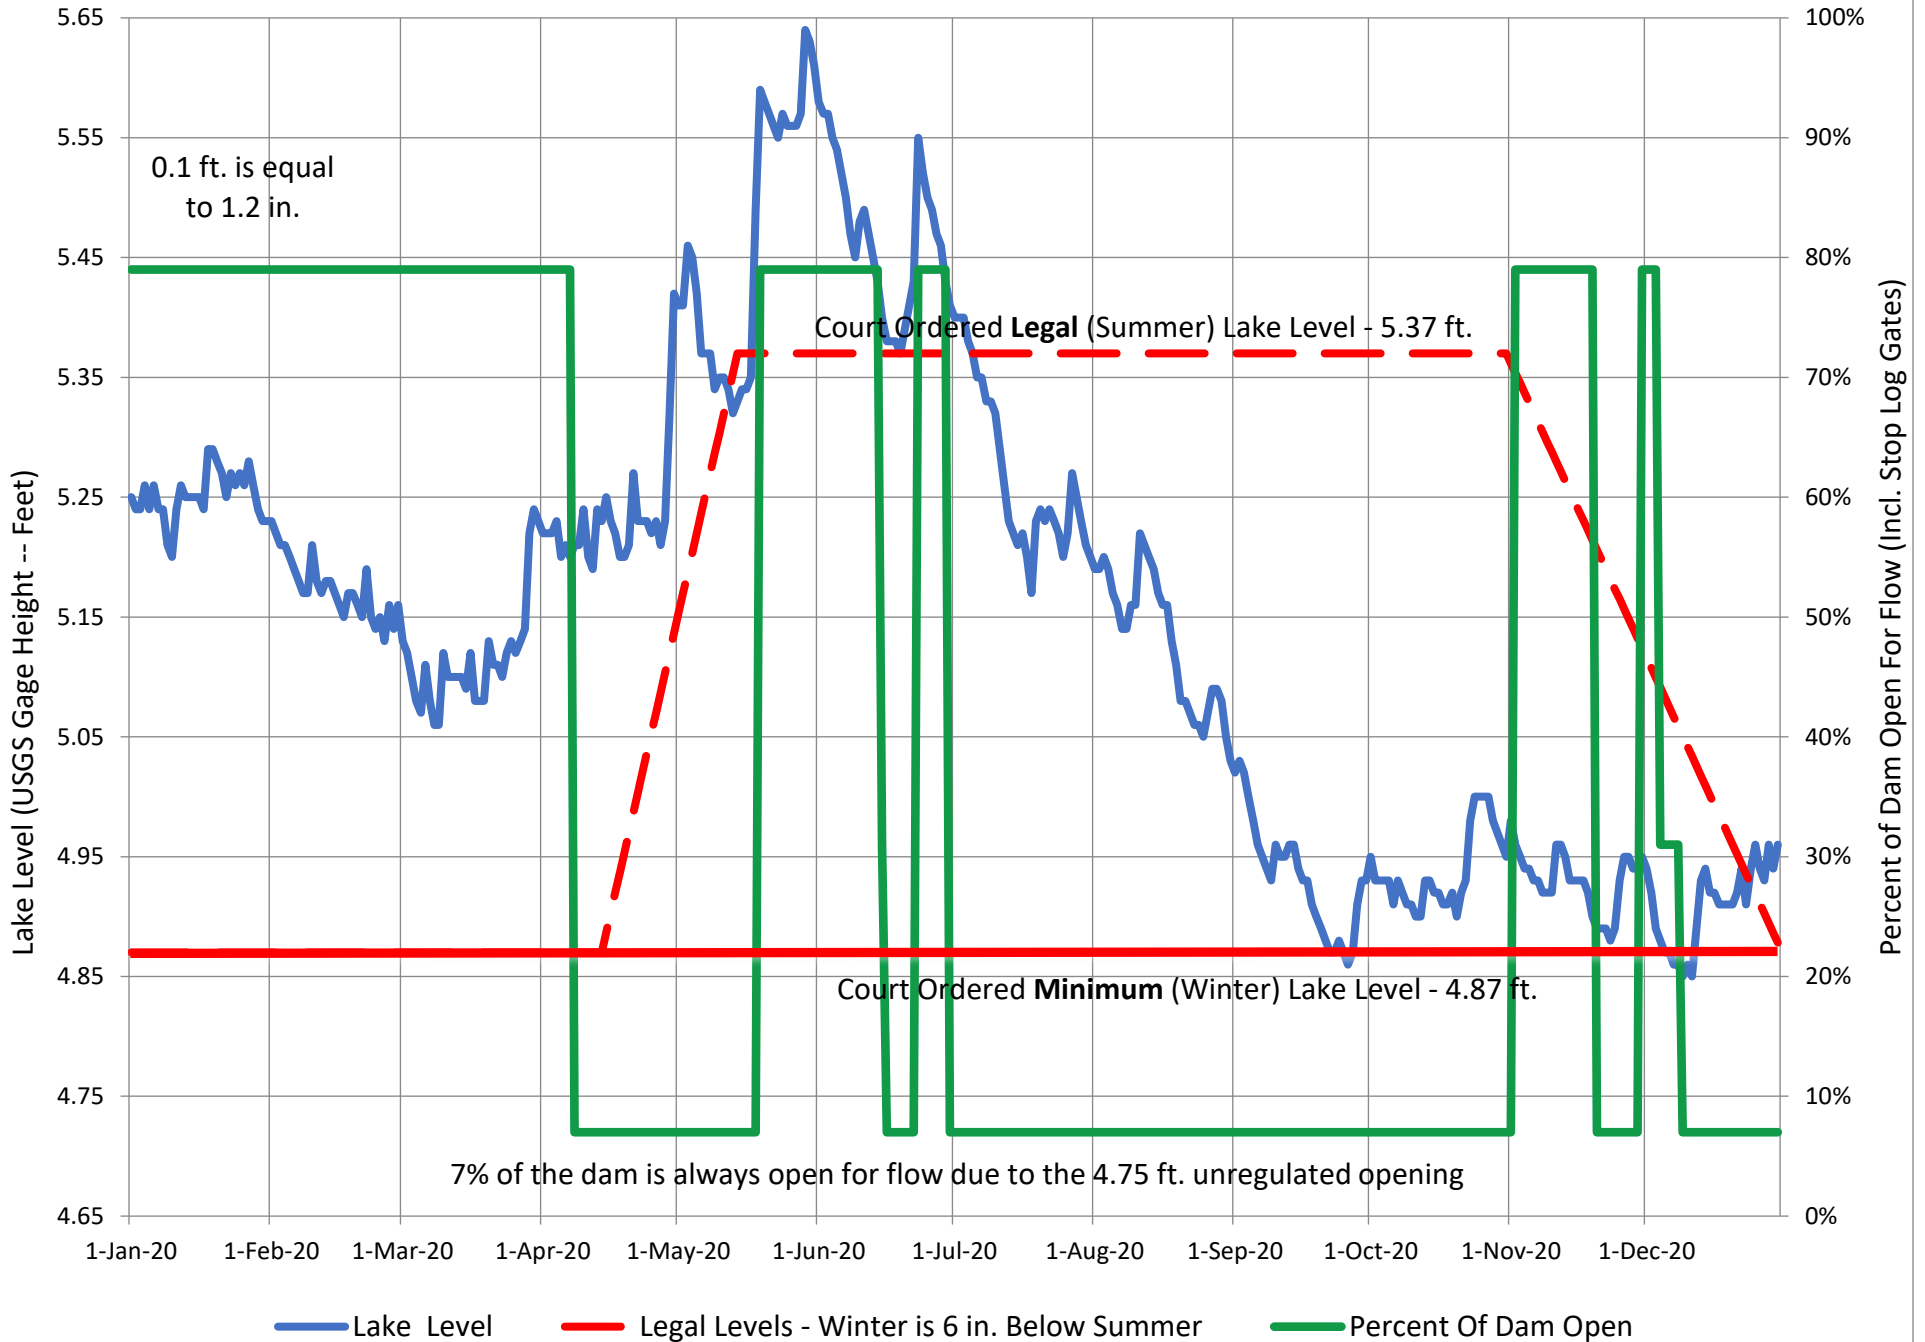

2020CY Higgins Lake -- USGS Daily Average Lake Level