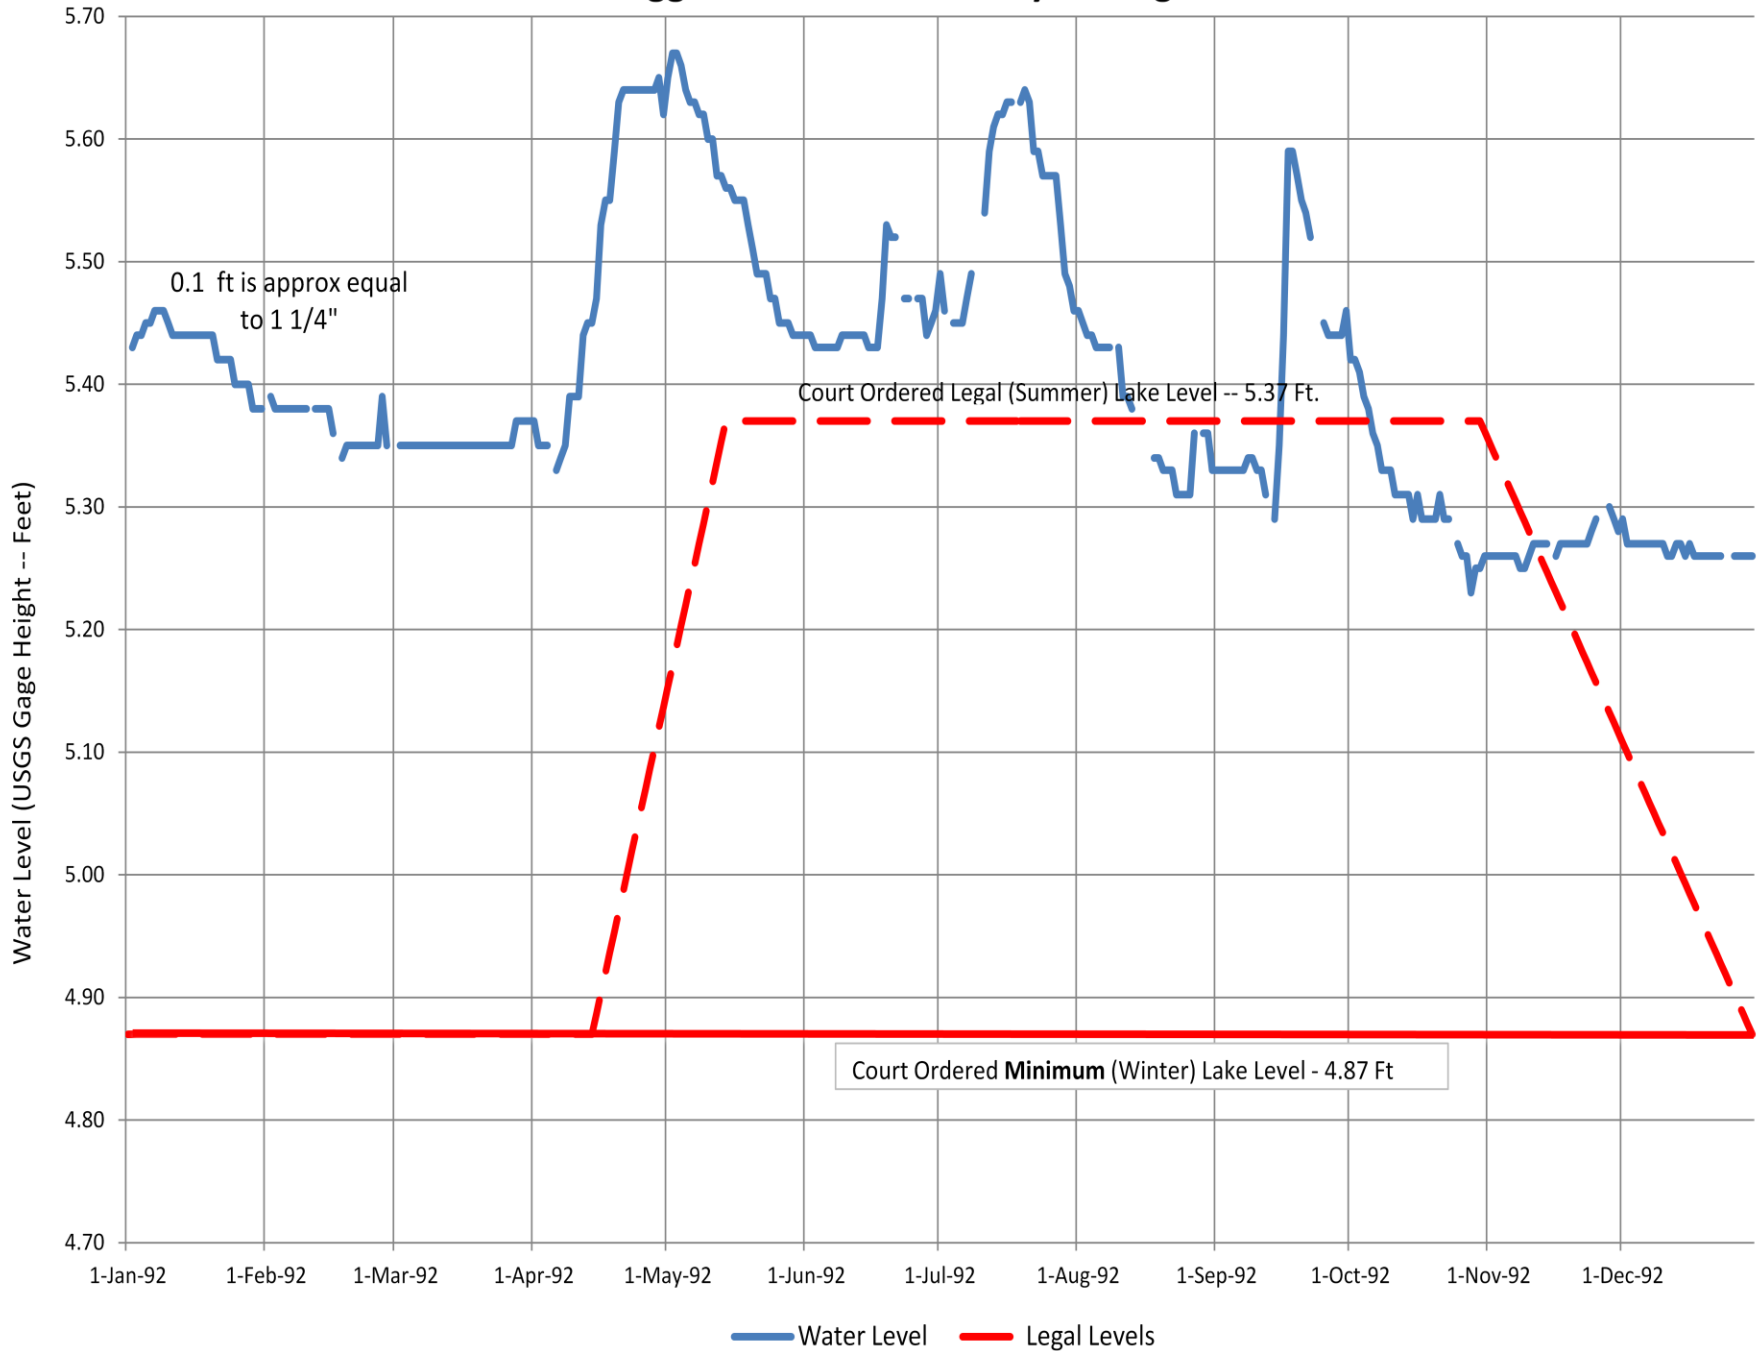

1992CY Higgins Lake -- USGS Daily Average Water Level