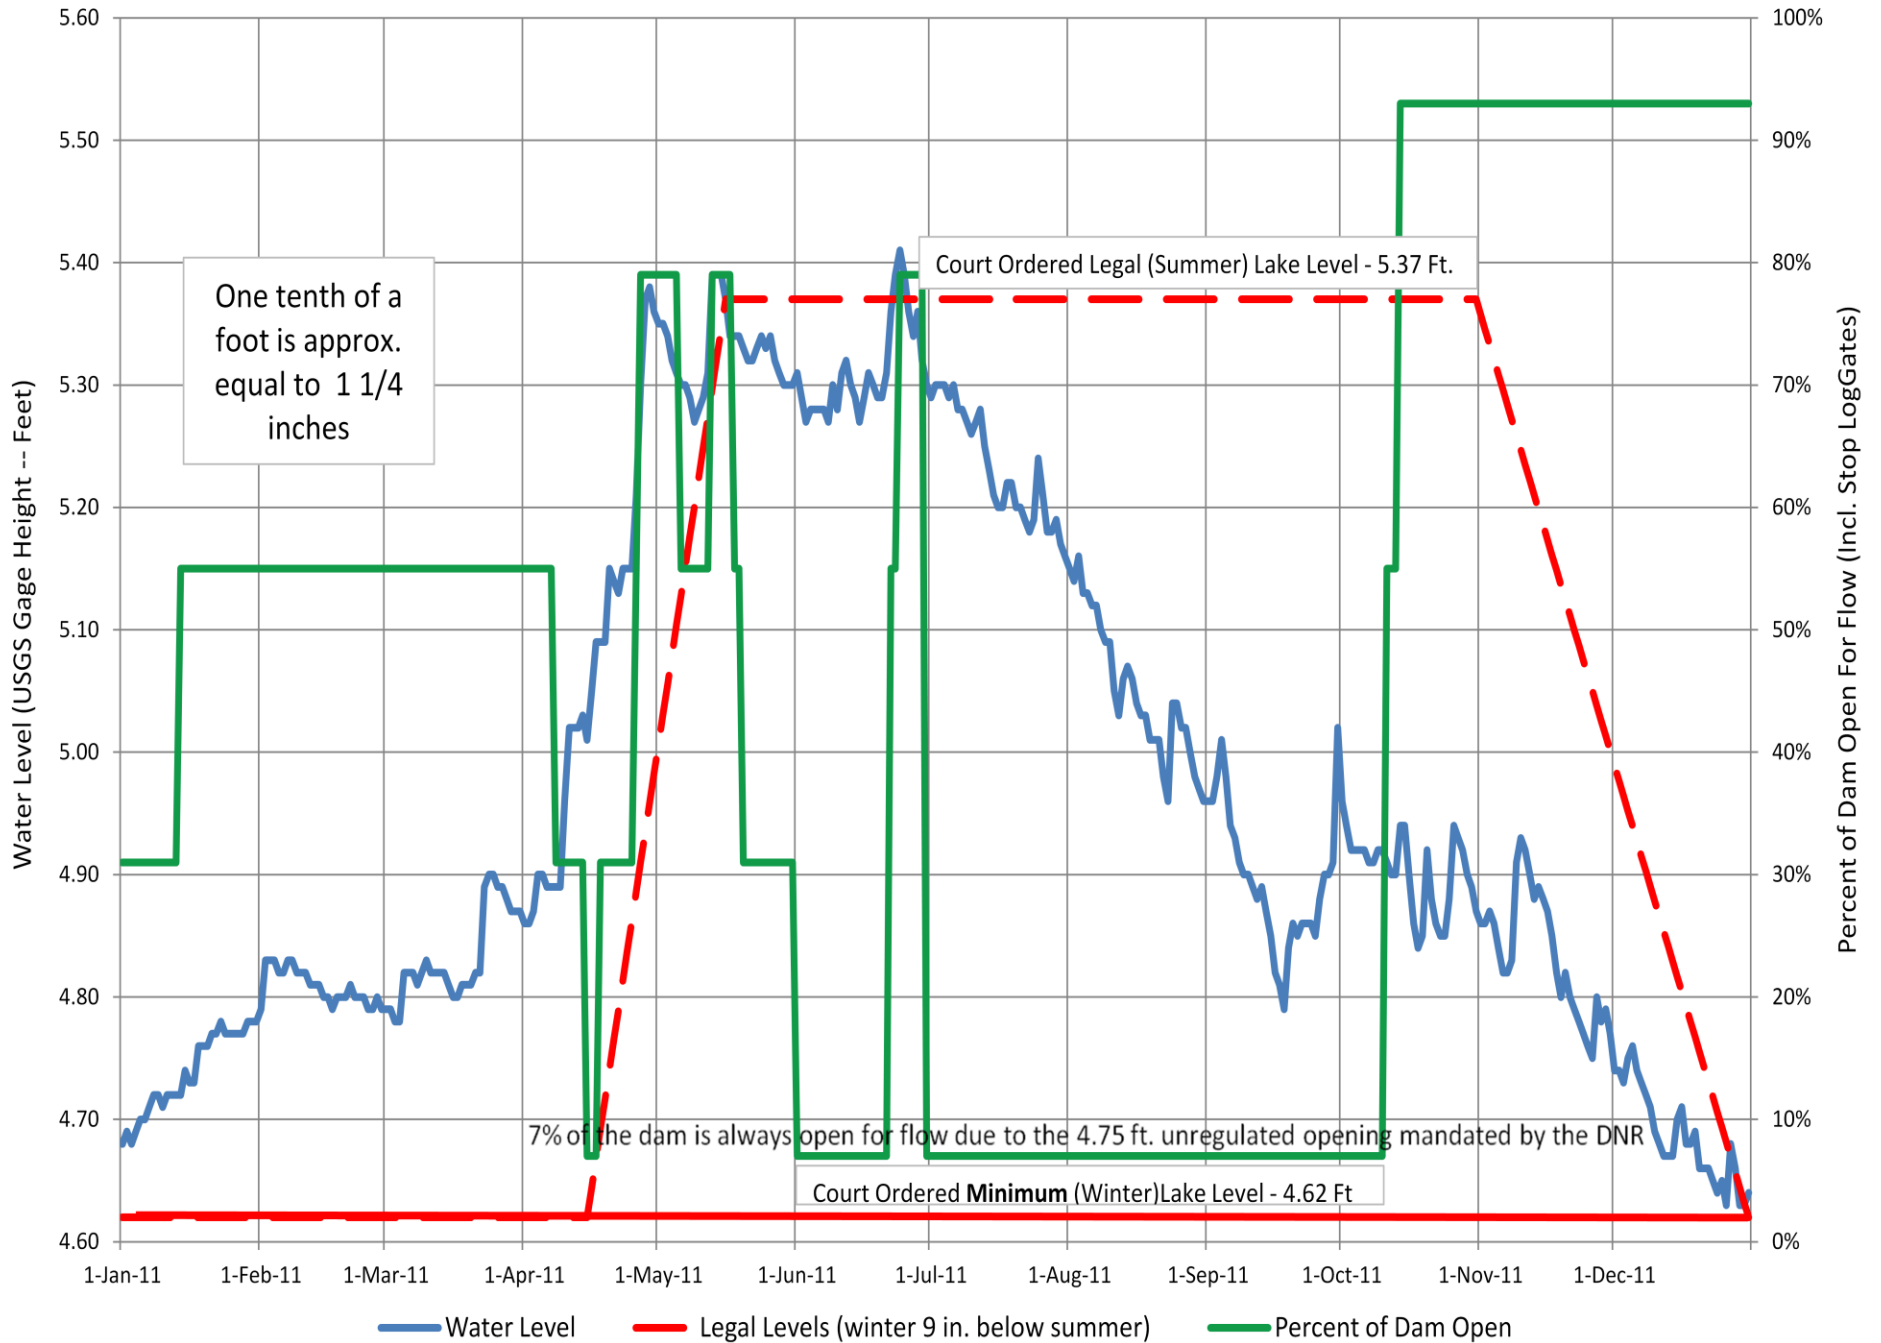

2011CY Higgins Lake -- USGS Daily Average Water Level