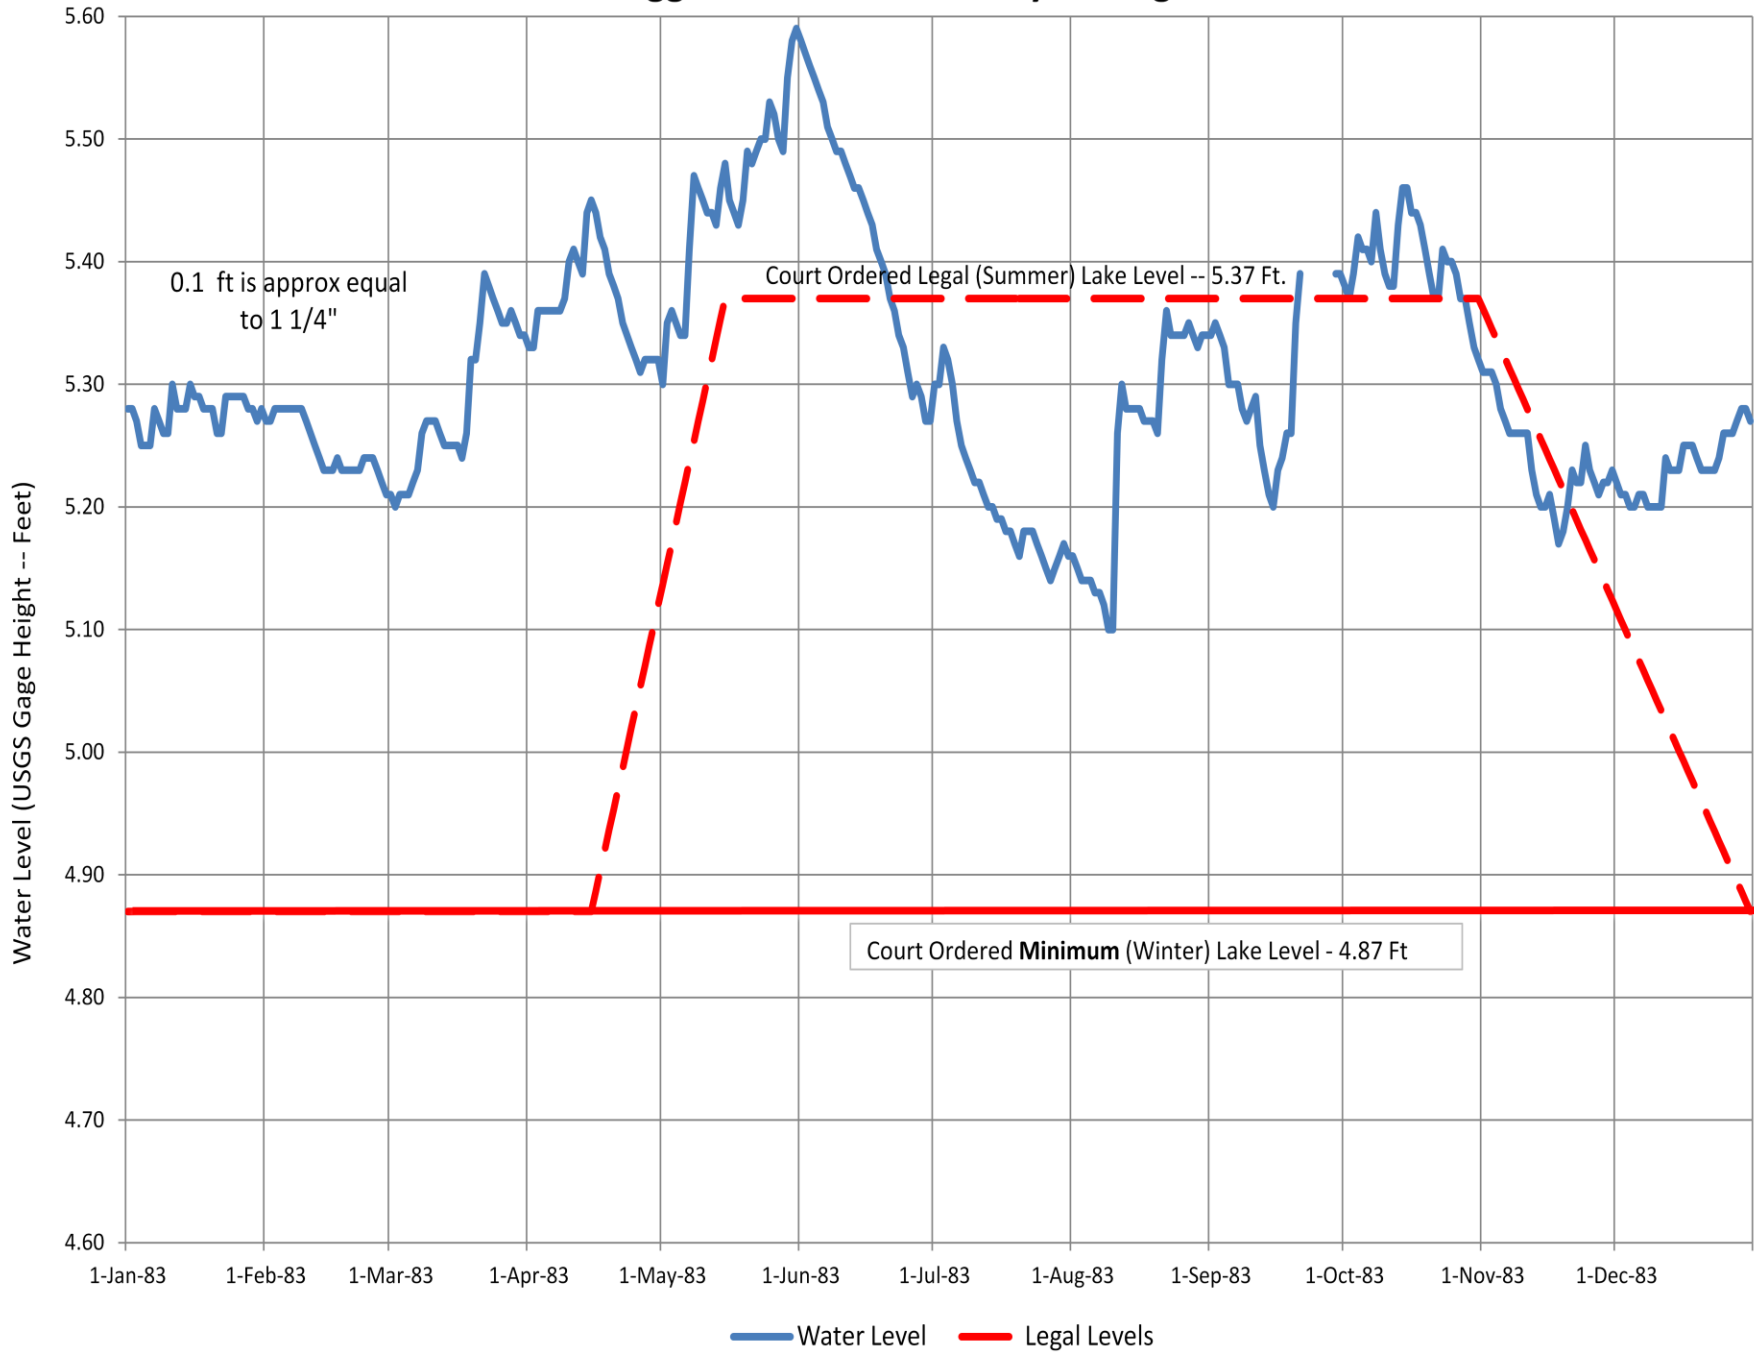

1983CY Higgins Lake -- USGS Daily Average Water Level