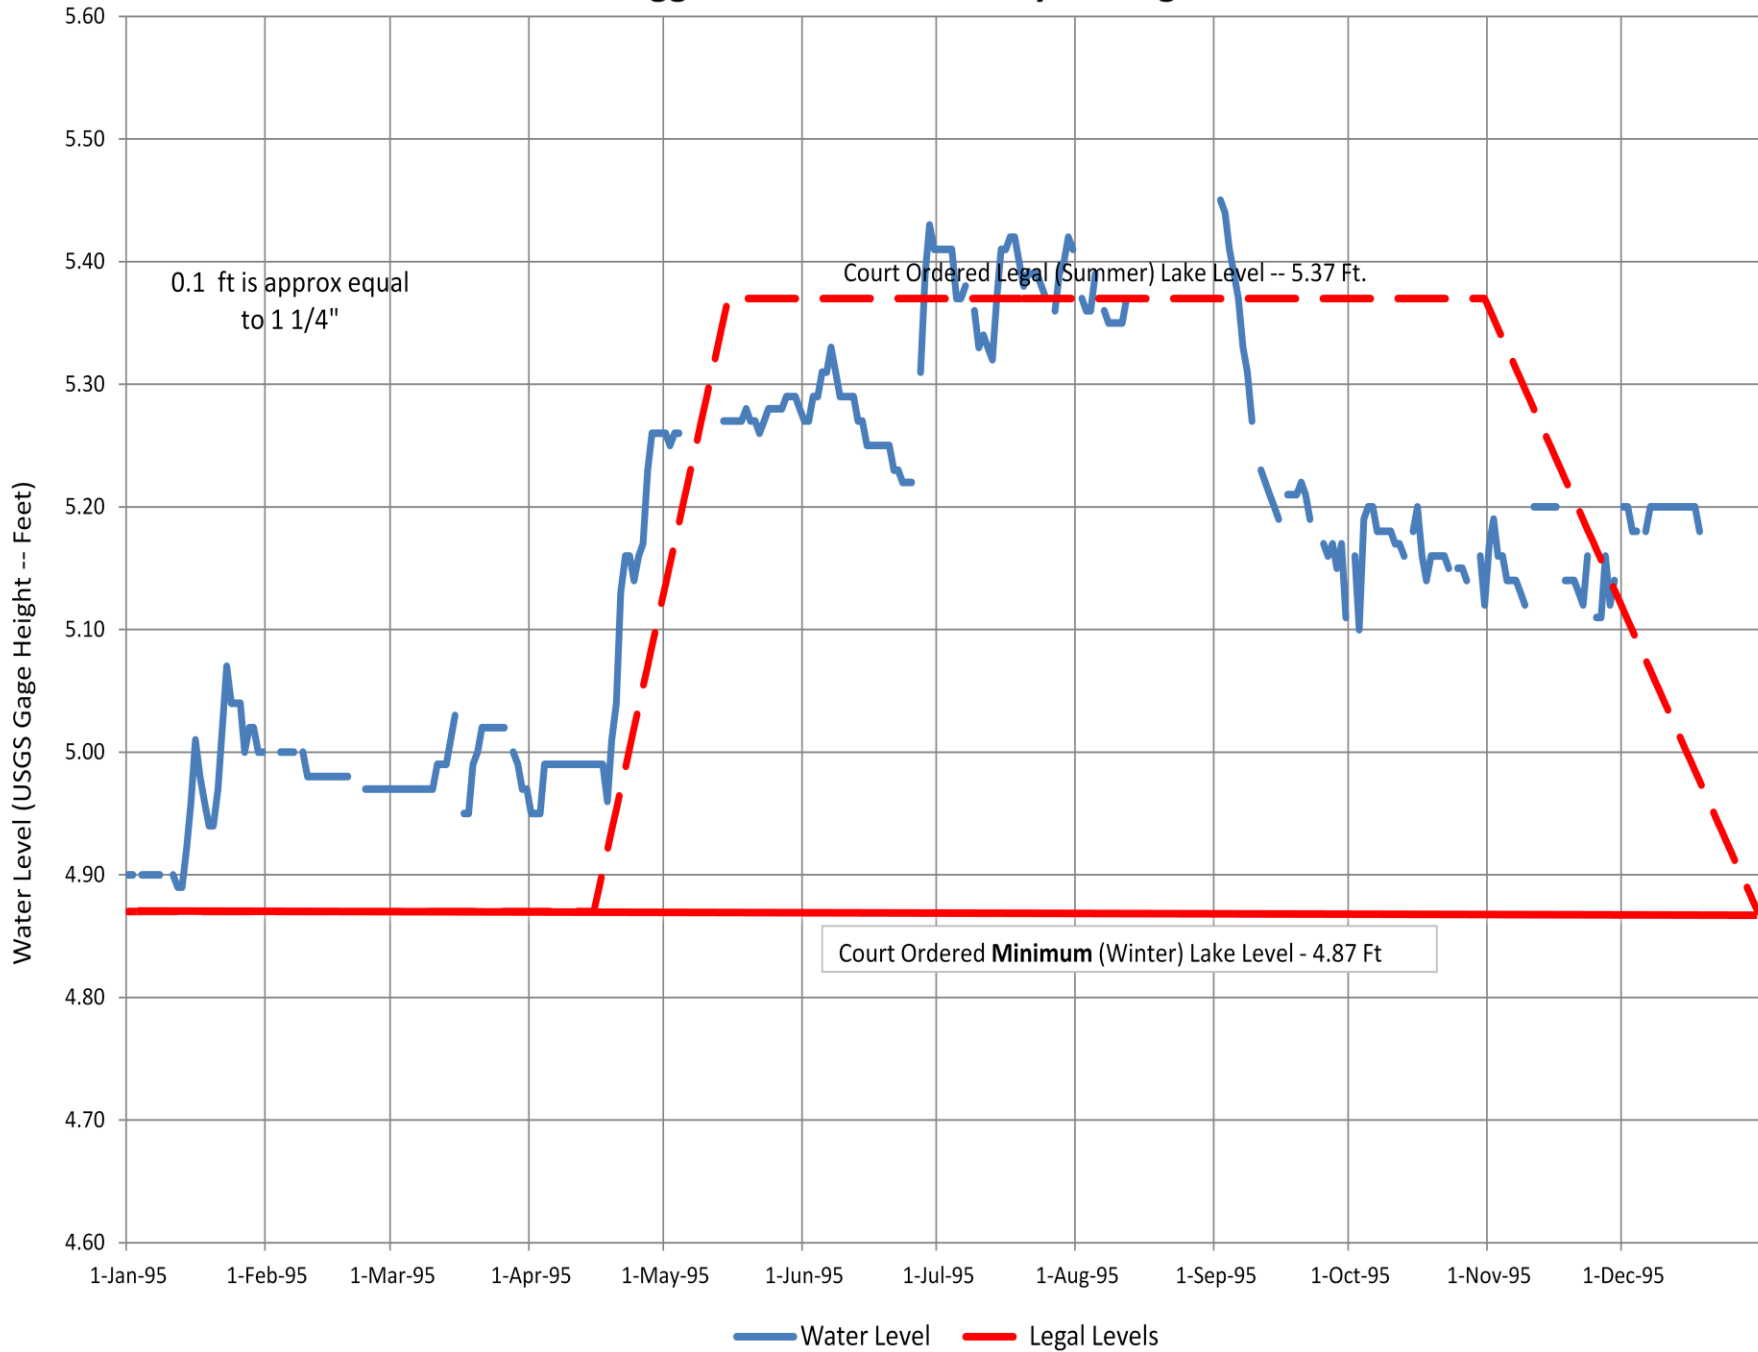

1995CY Higgins Lake -- USGS Daily Average Water Level