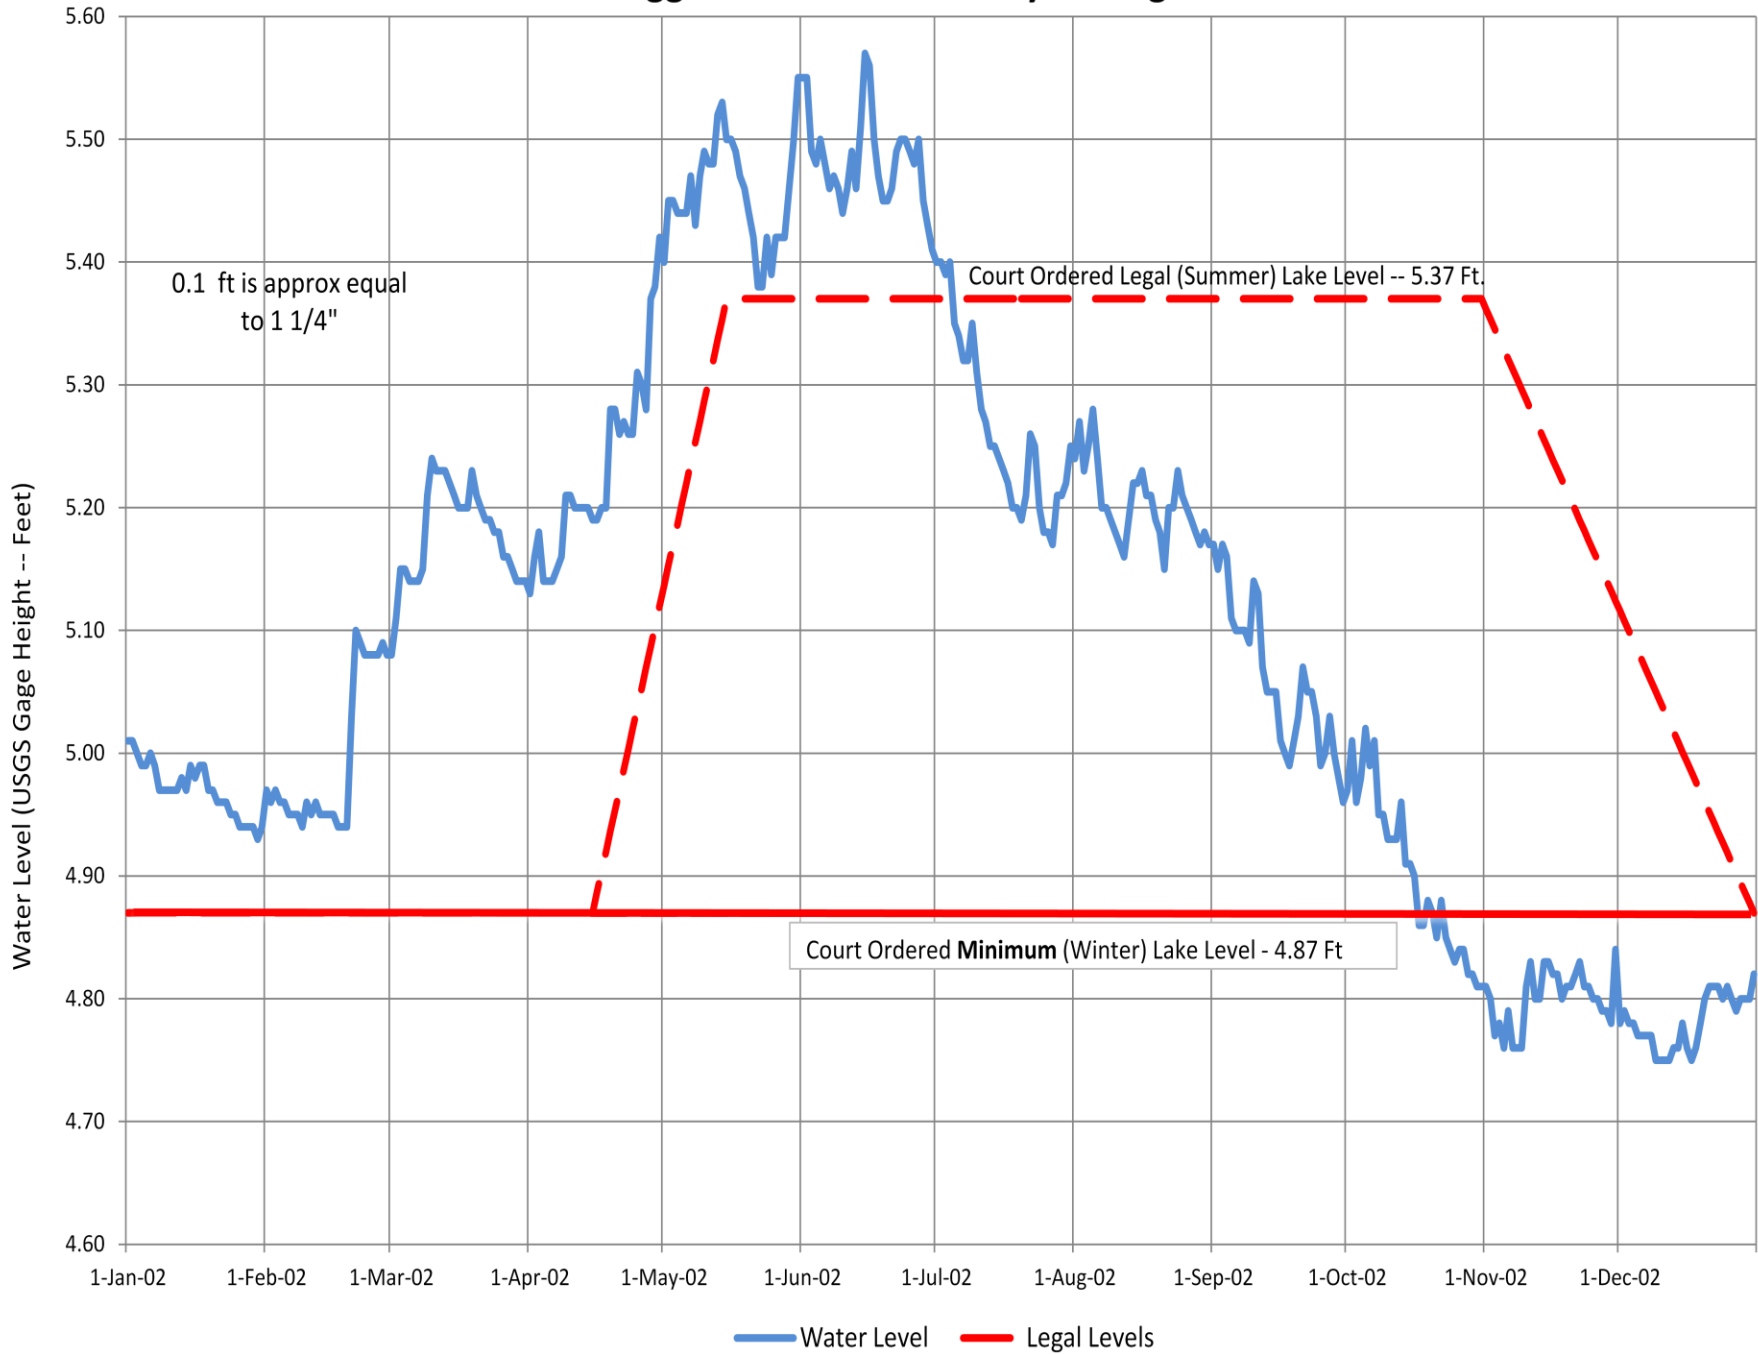

2002CY Higgins Lake -- USGS Daily Average Water Level