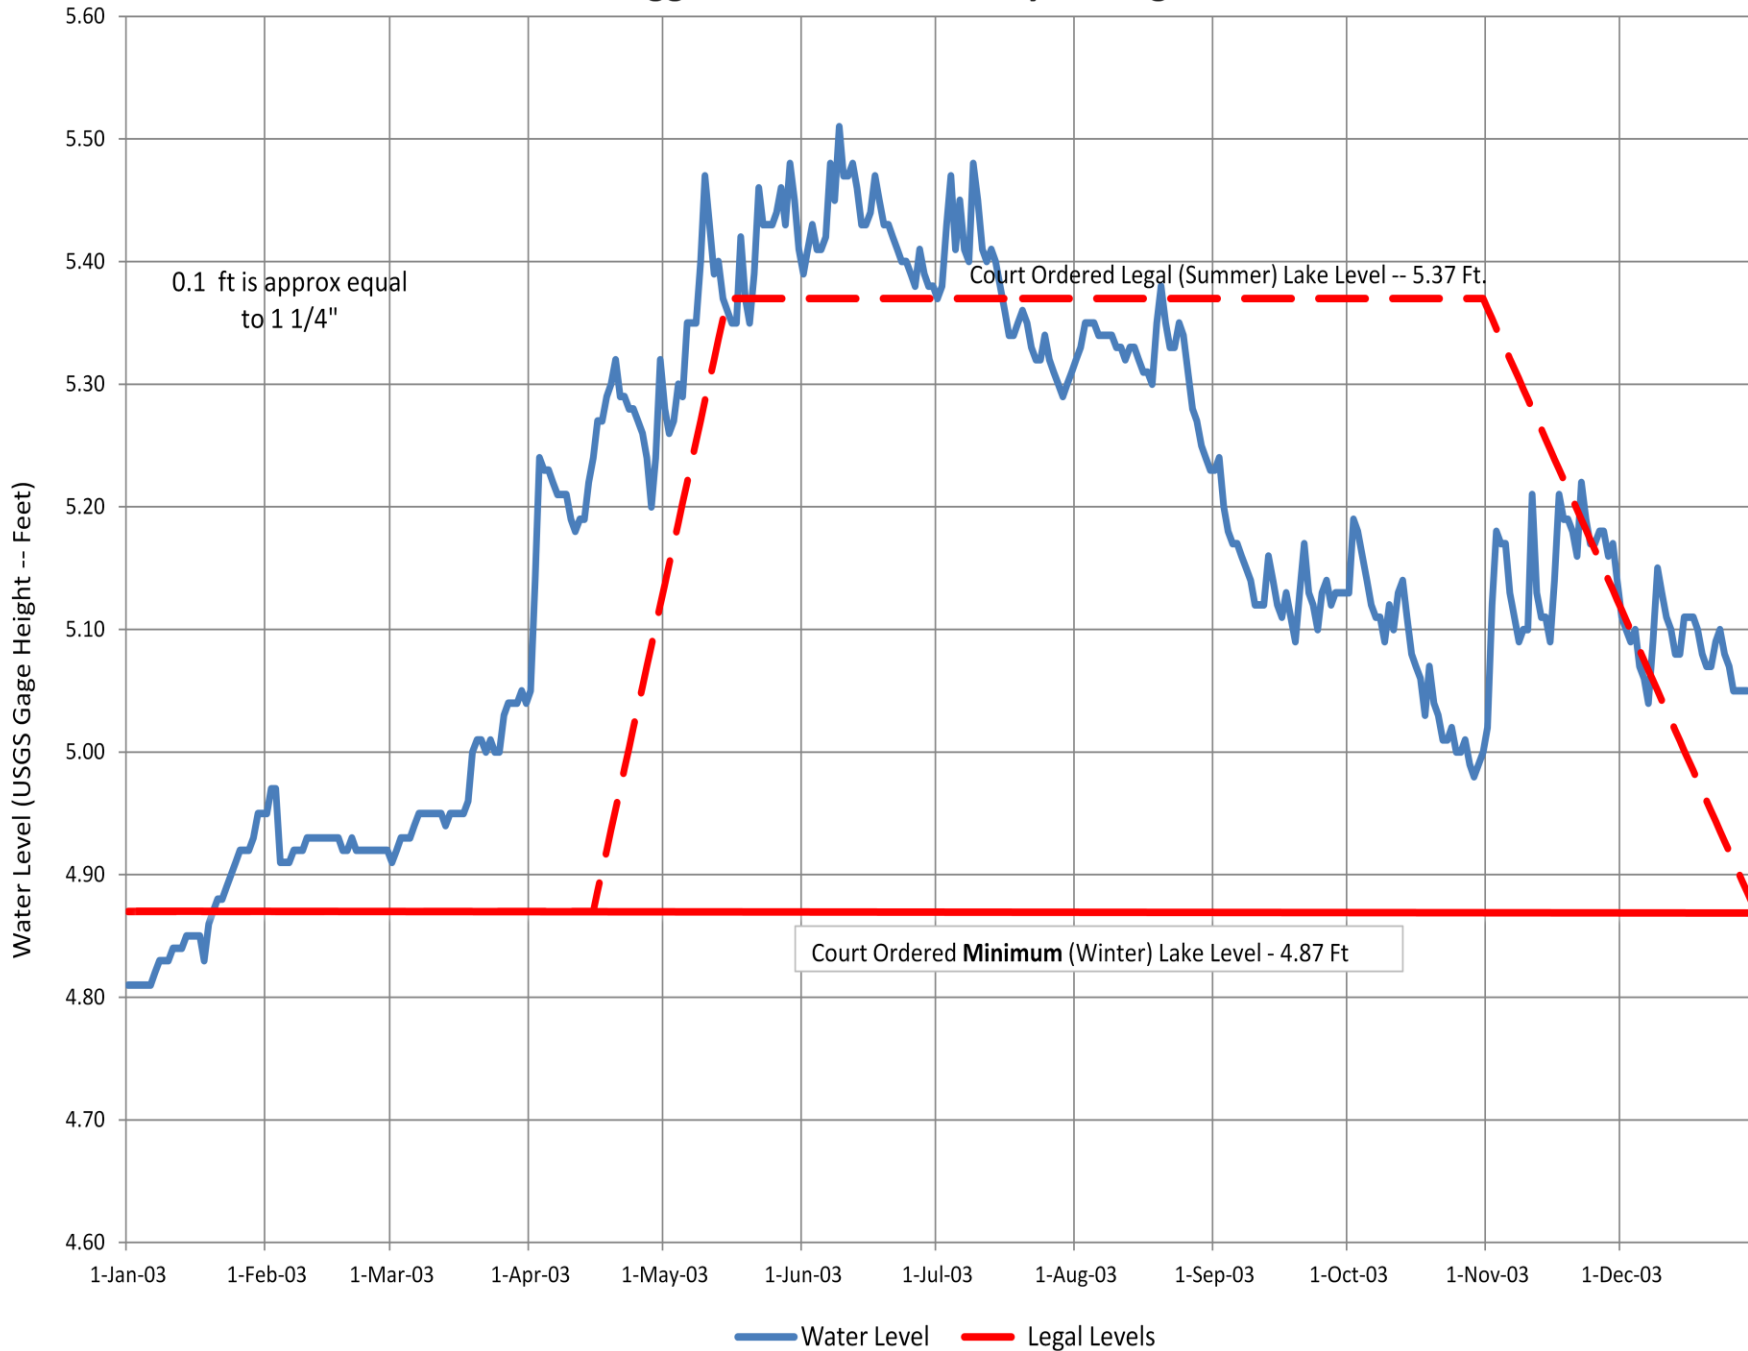

2003CY Higgins Lake -- USGS Daily Average Water Level