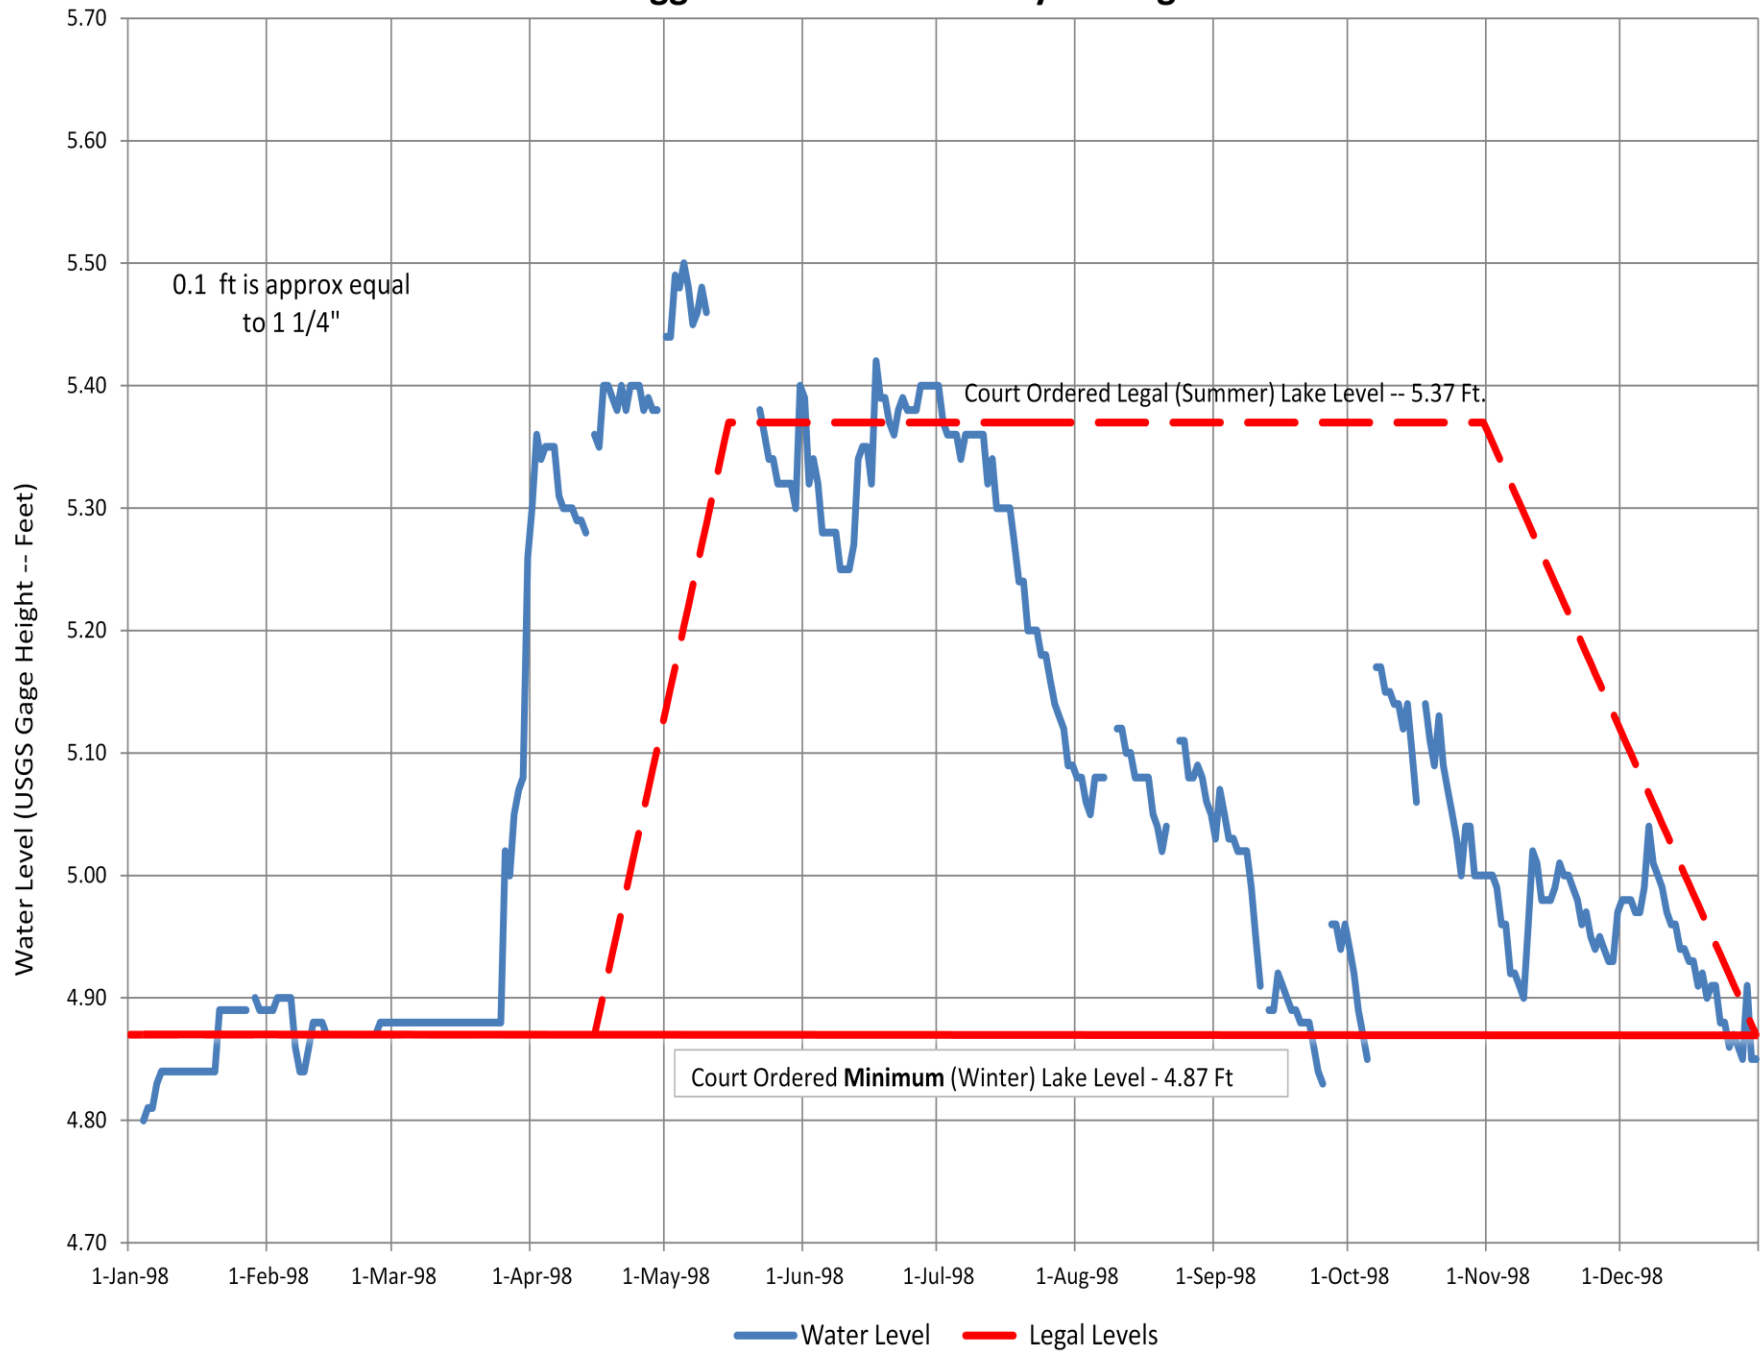

1998CY Higgins Lake -- USGS Daily Average Water Level