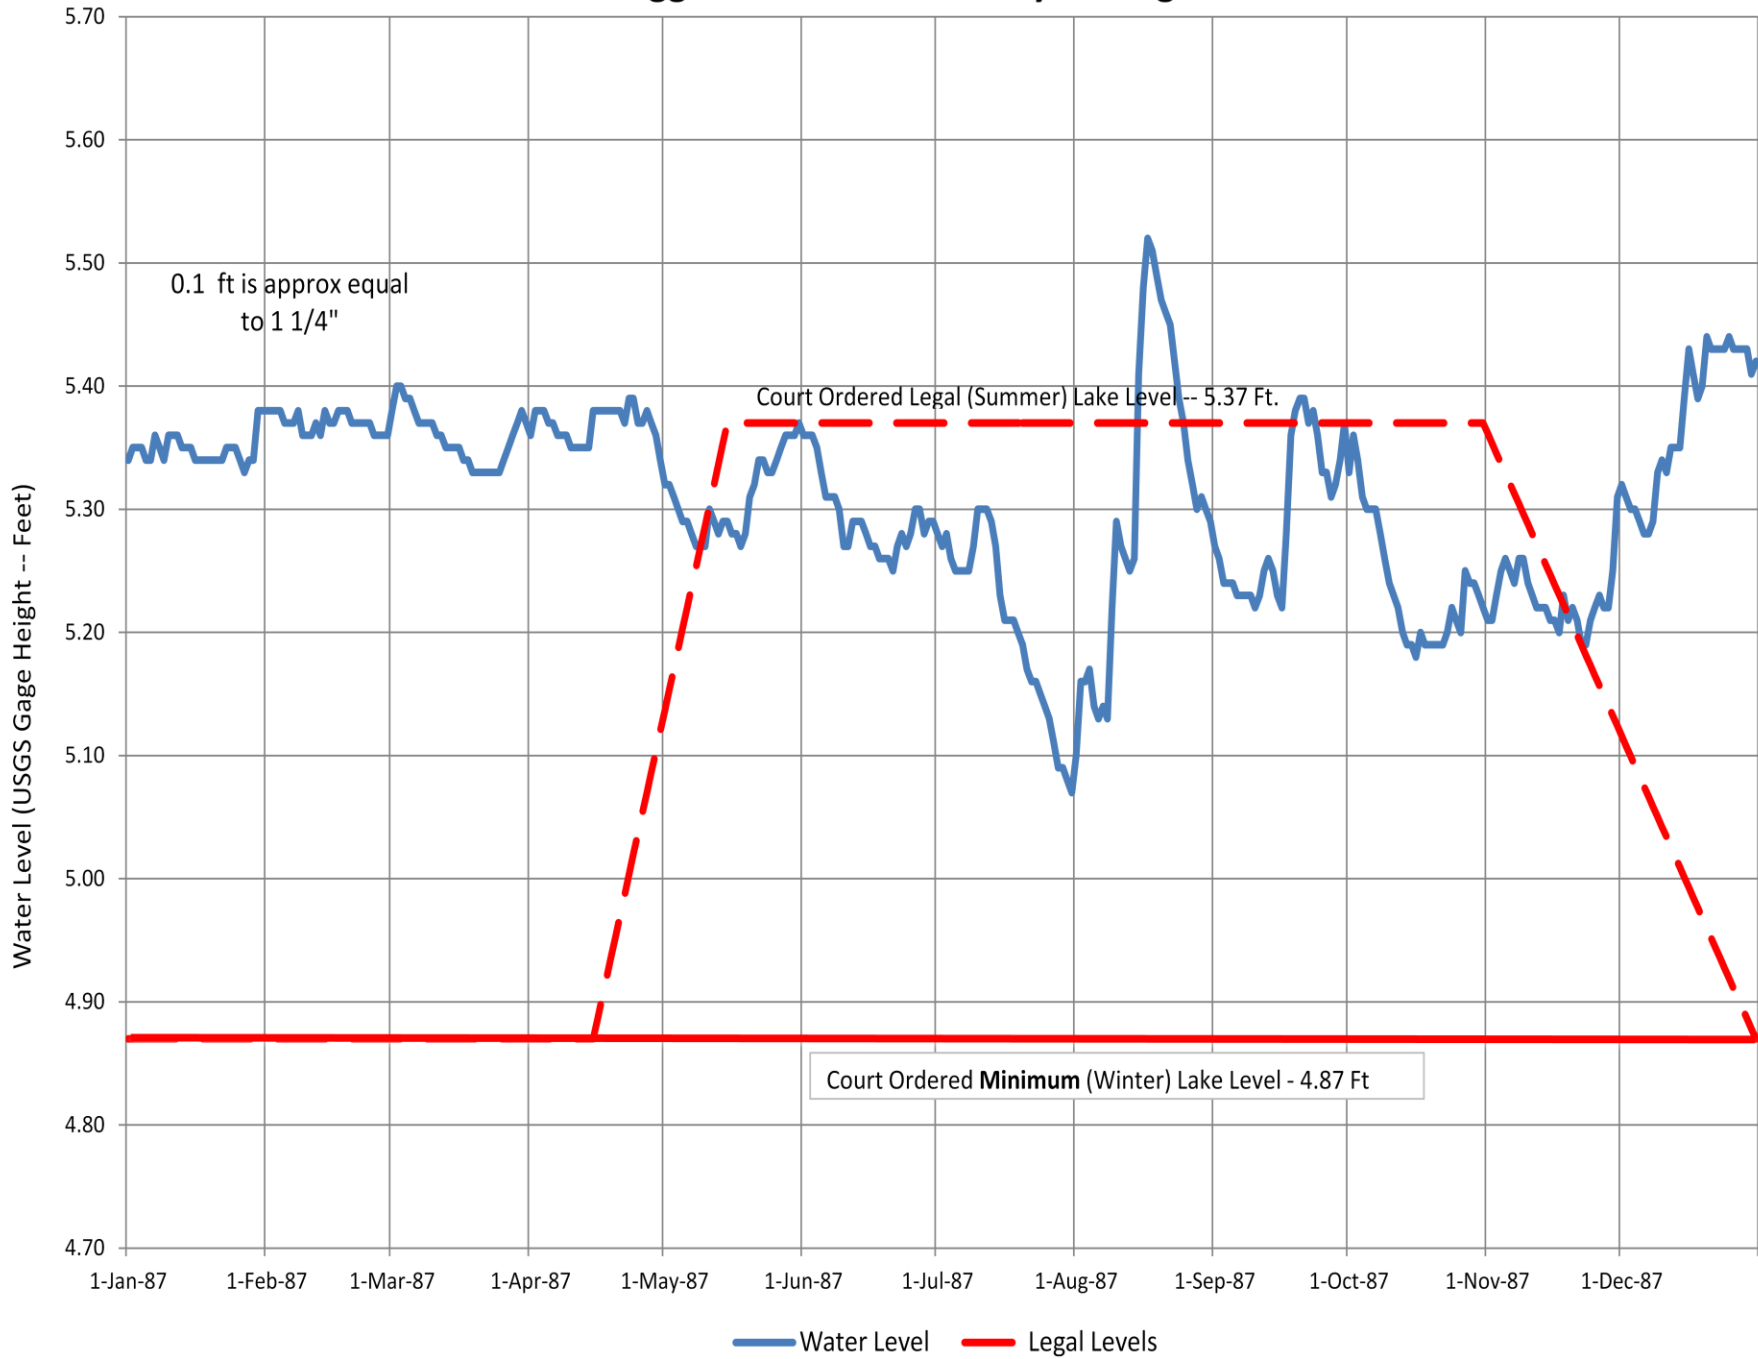

1987CY Higgins Lake -- USGS Daily Average Water Level