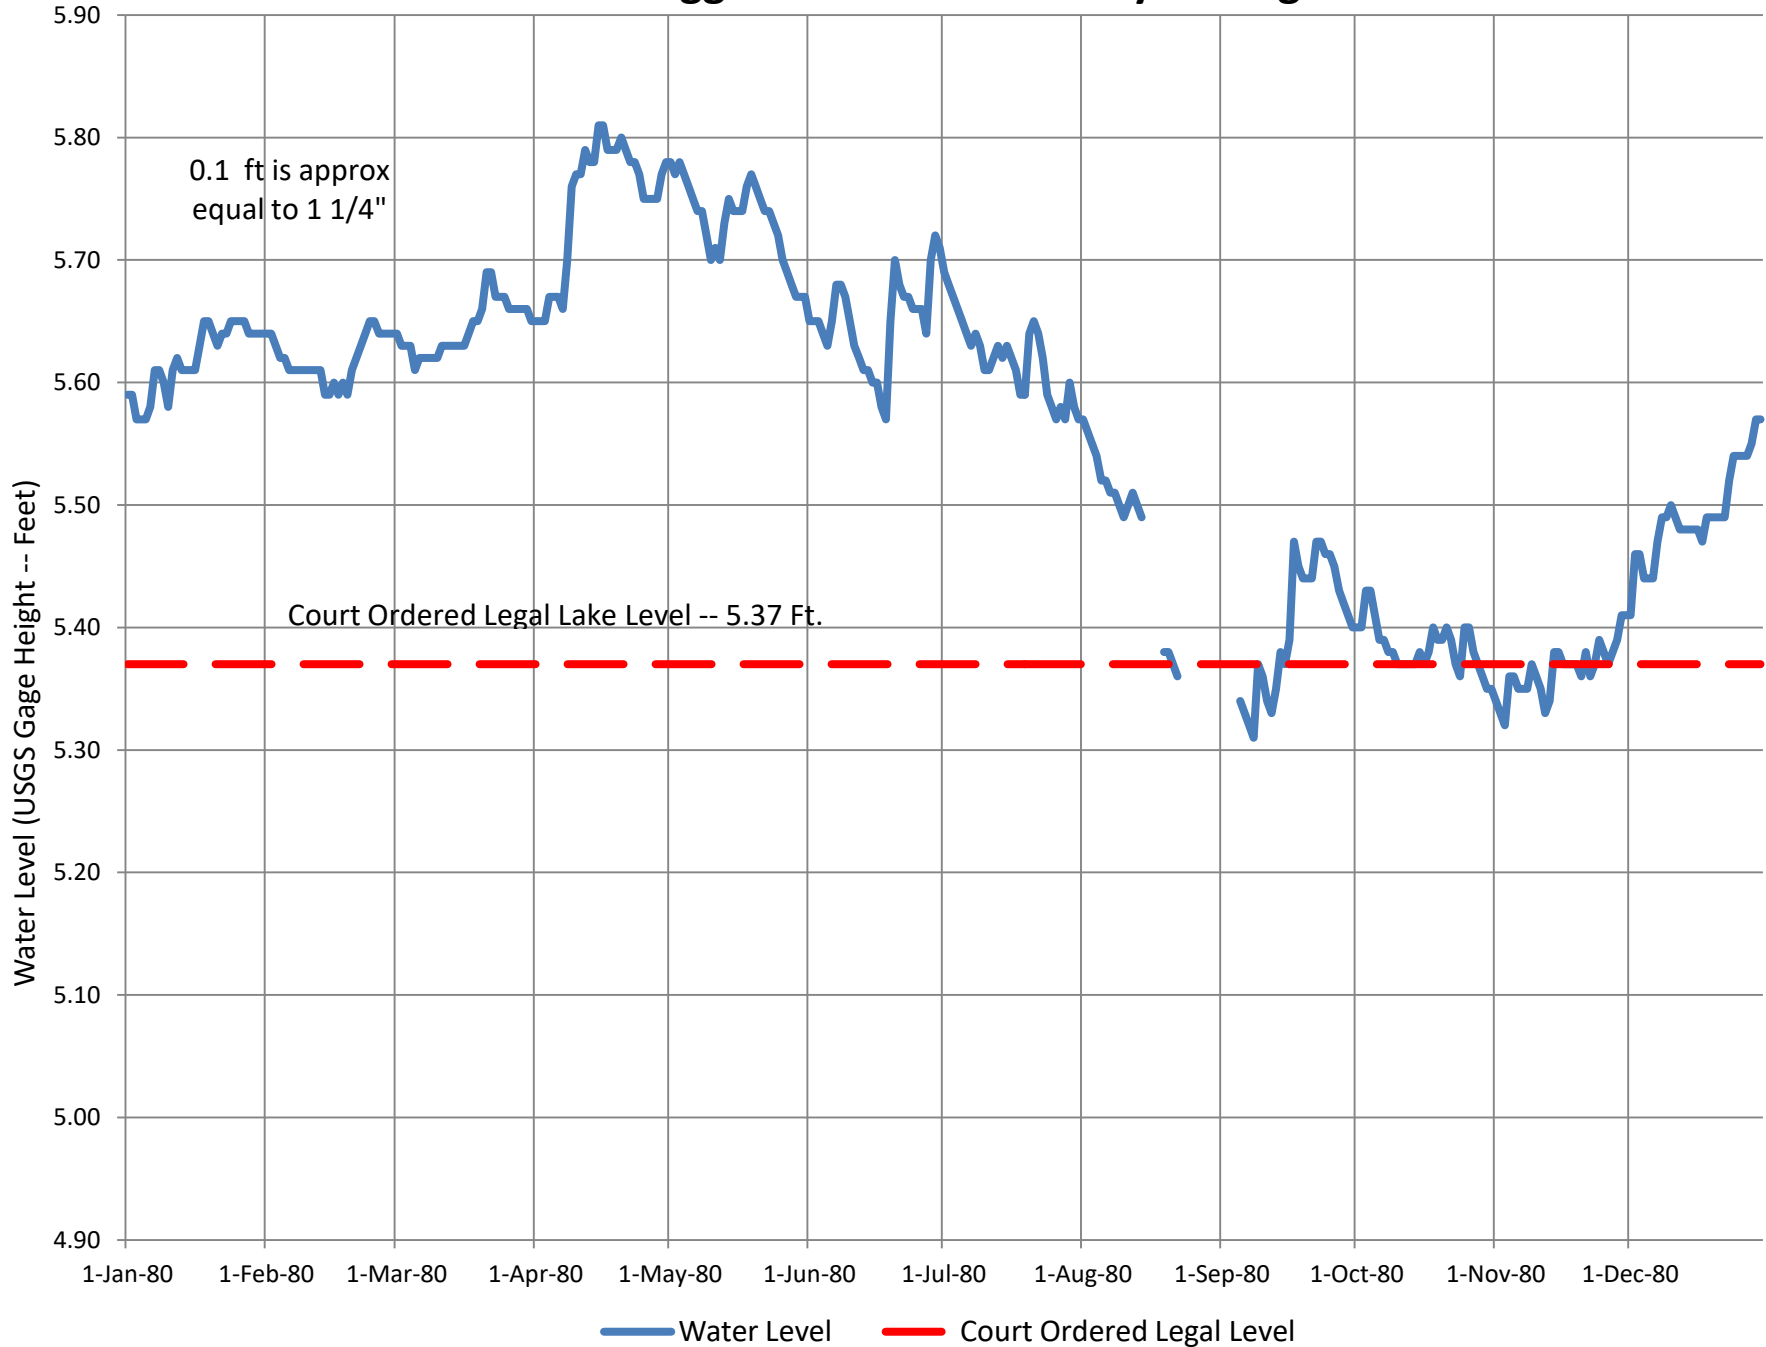

1980CY Higgins Lake -- USGS Daily Average Water Level