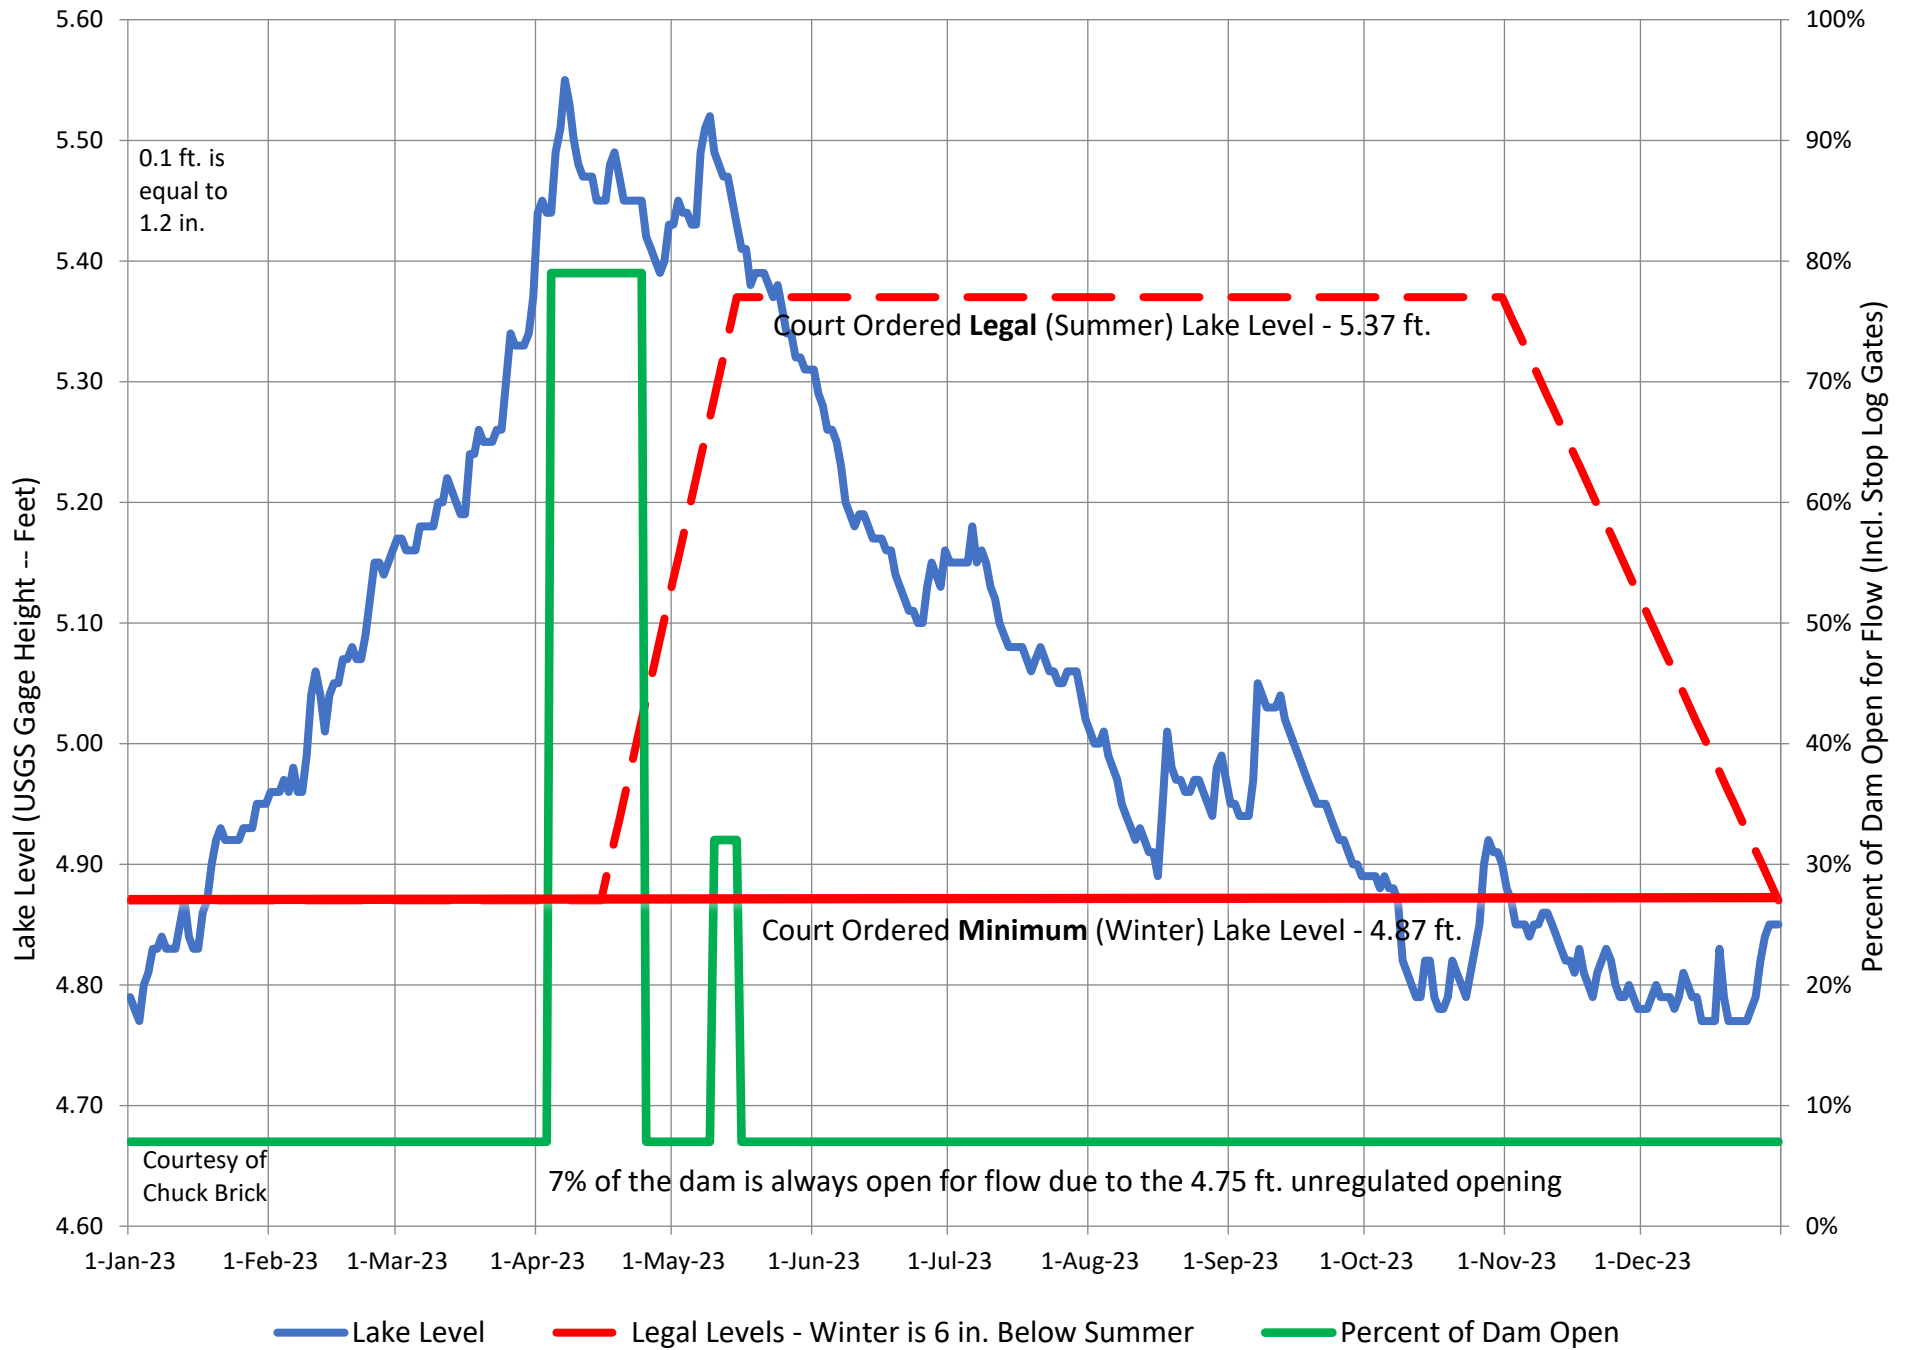

# 2023CY Higgins Lake -- USGS Daily Average Lake Level

# 2022CY Higgins Lake -- USGS Daily Average Lake Level