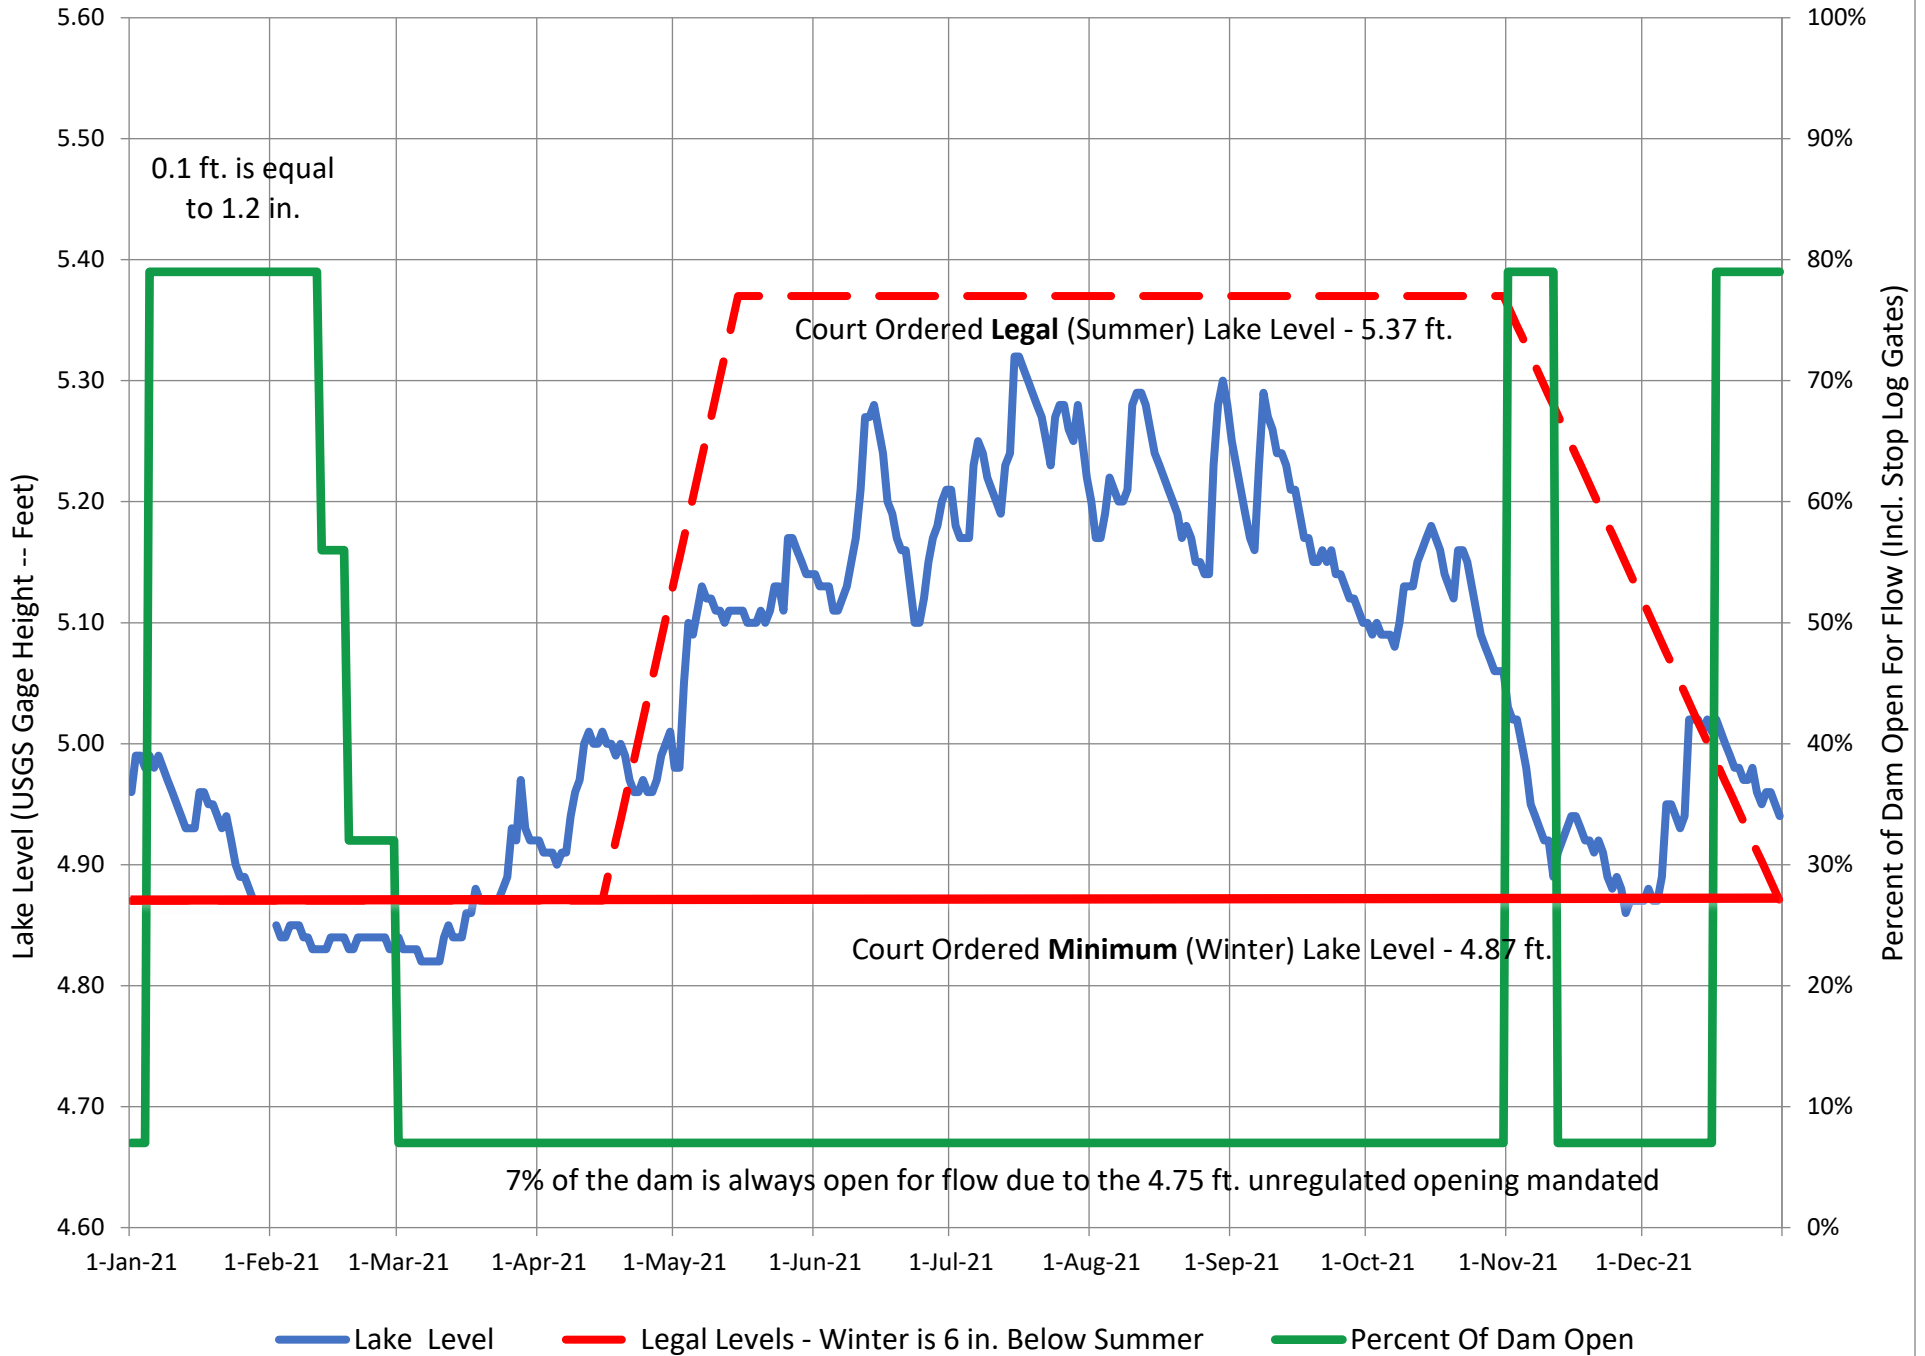

2021CY Higgins Lake -- USGS Daily Average Lake Level