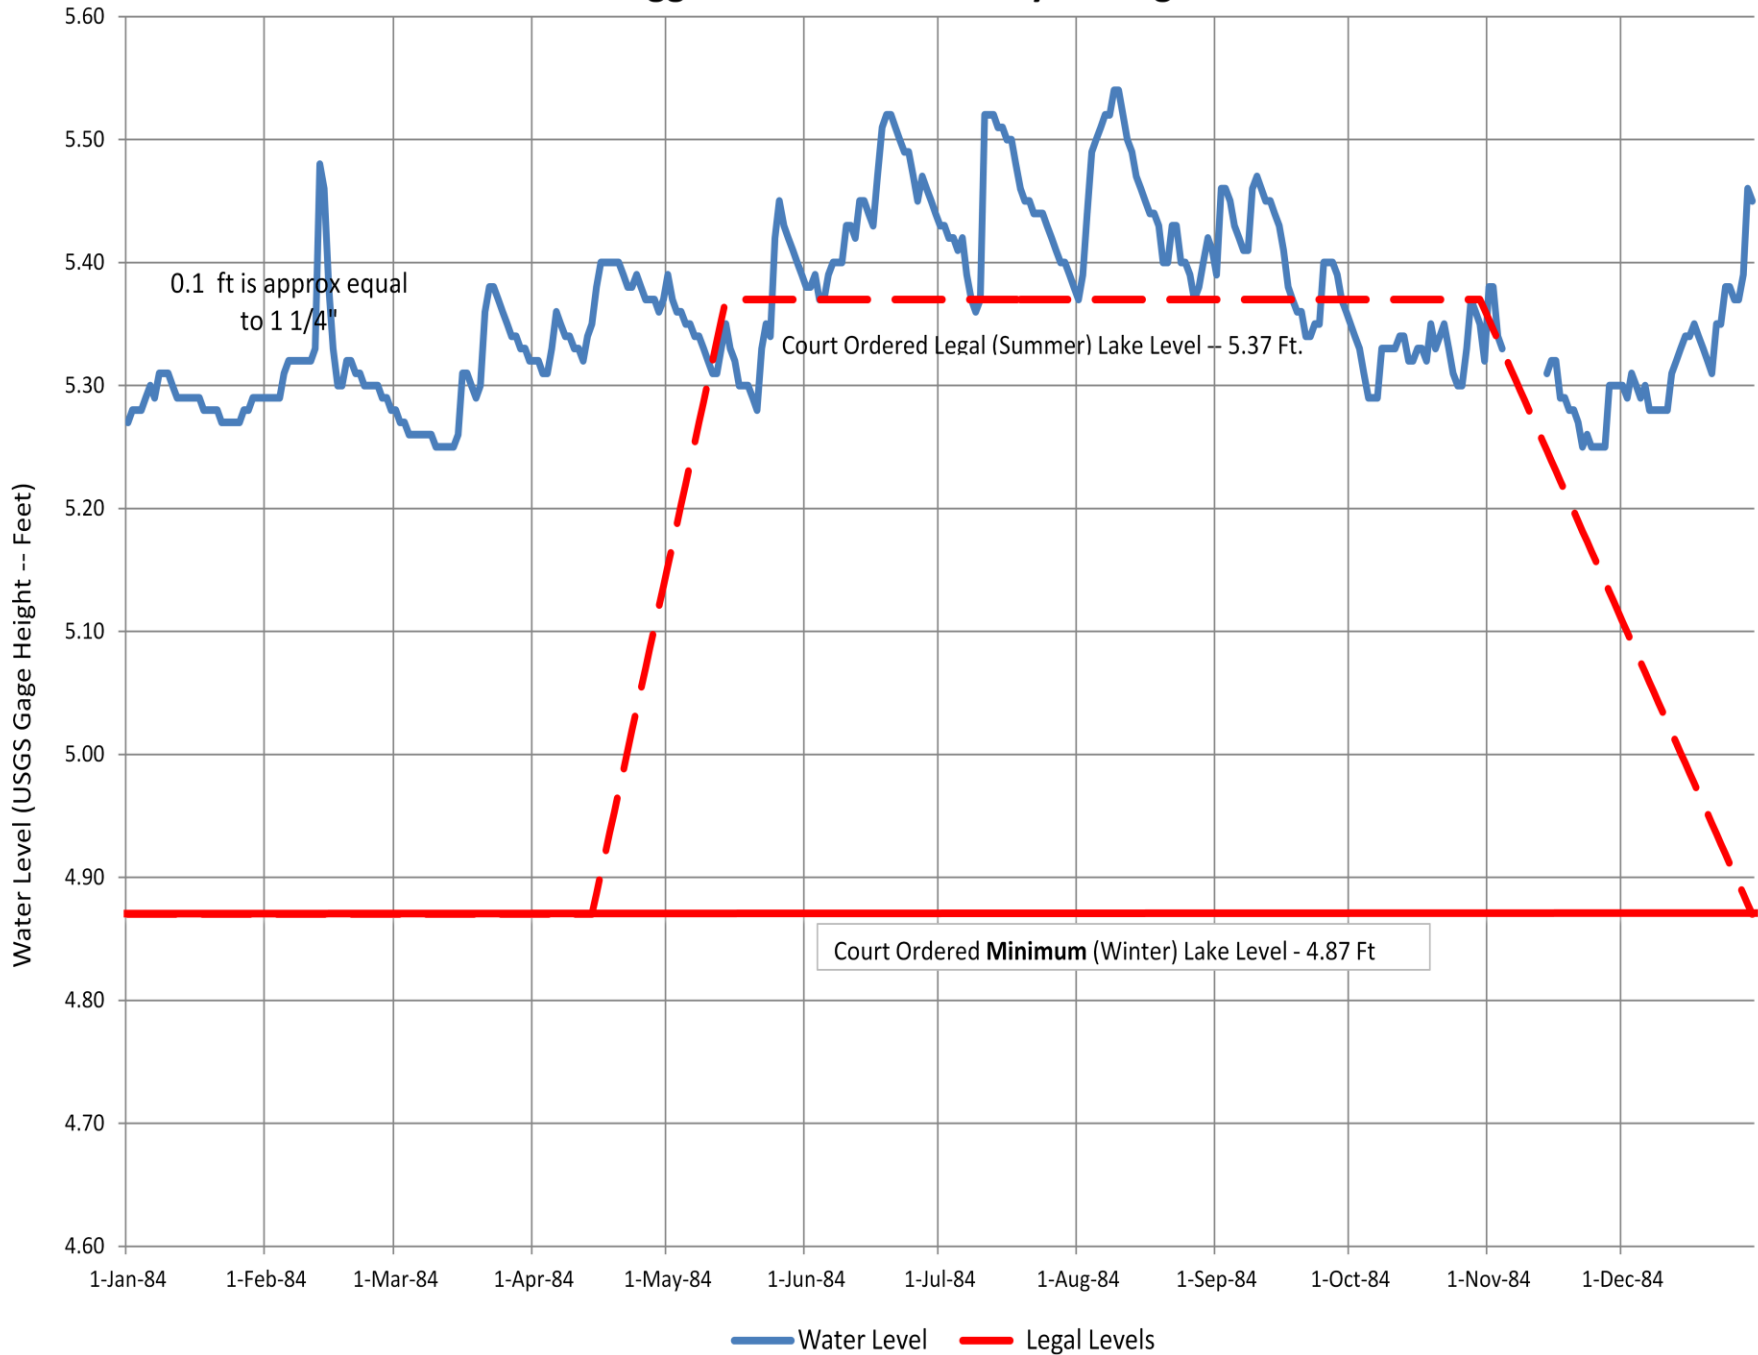

1984CY Higgins Lake -- USGS Daily Average Water Level