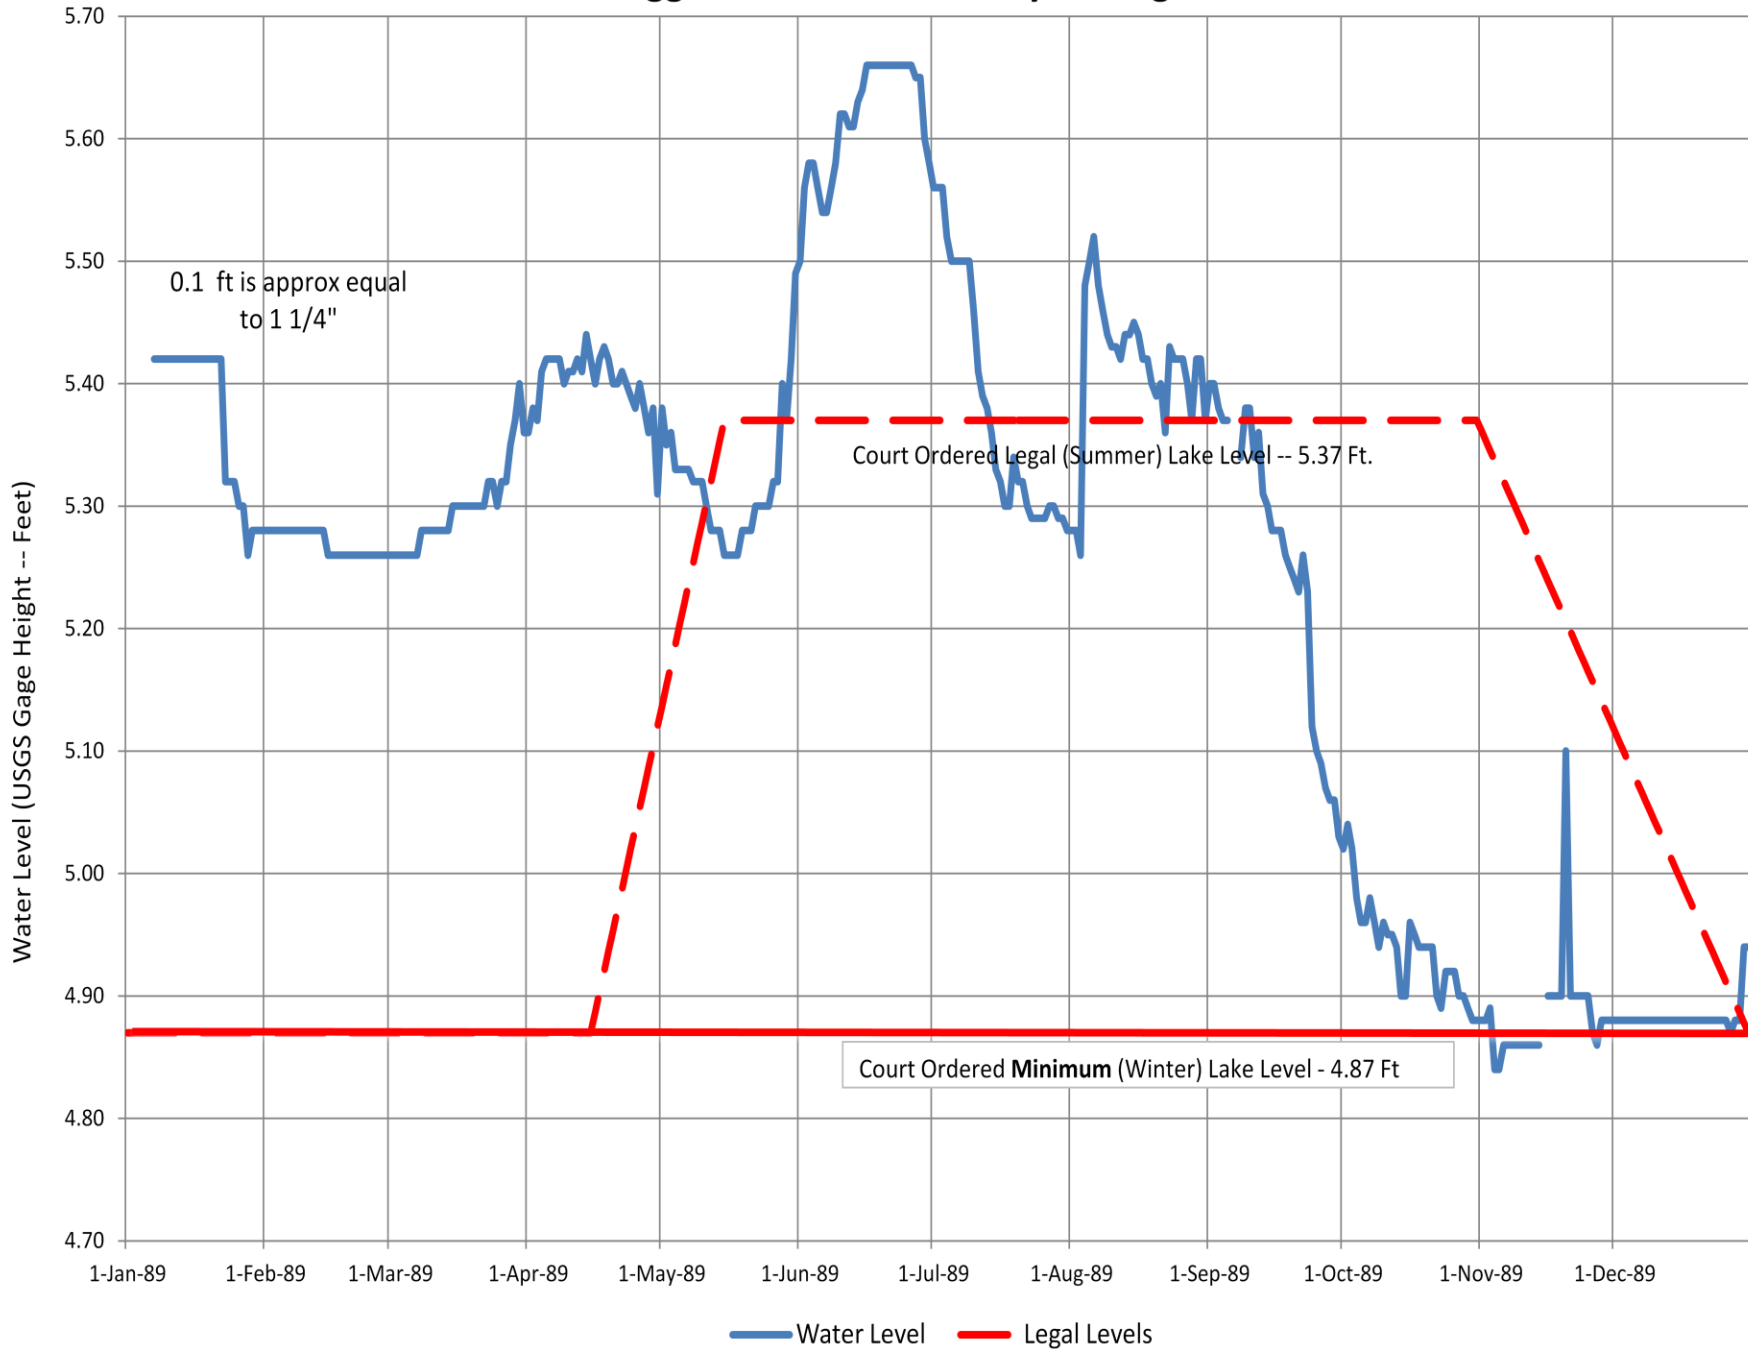

1989CY Higgins Lake -- USGS Daily Average Water Level