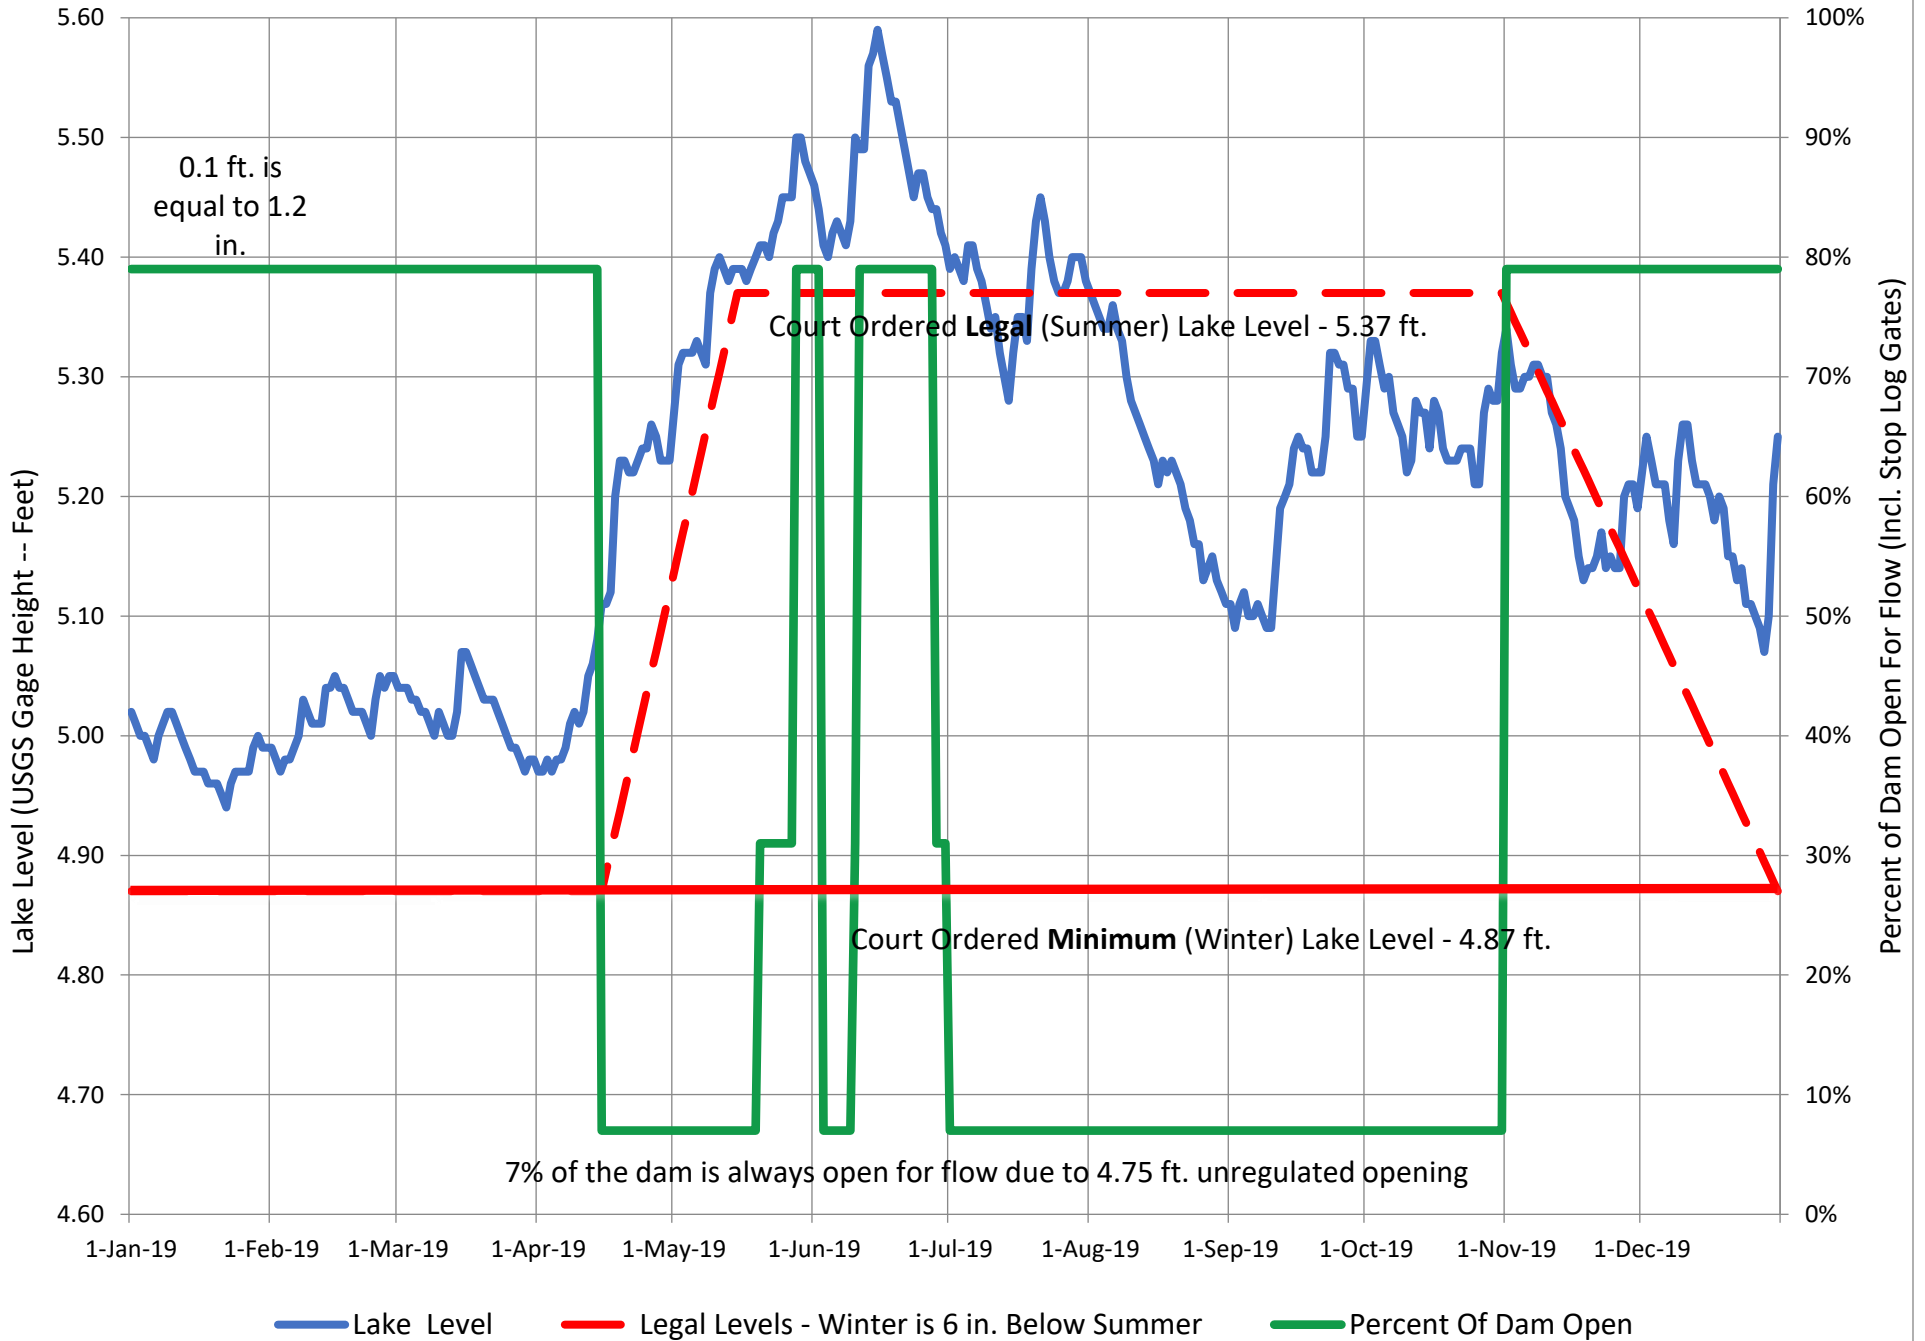

2019CY Higgins Lake -- USGS Daily Average Lake Level