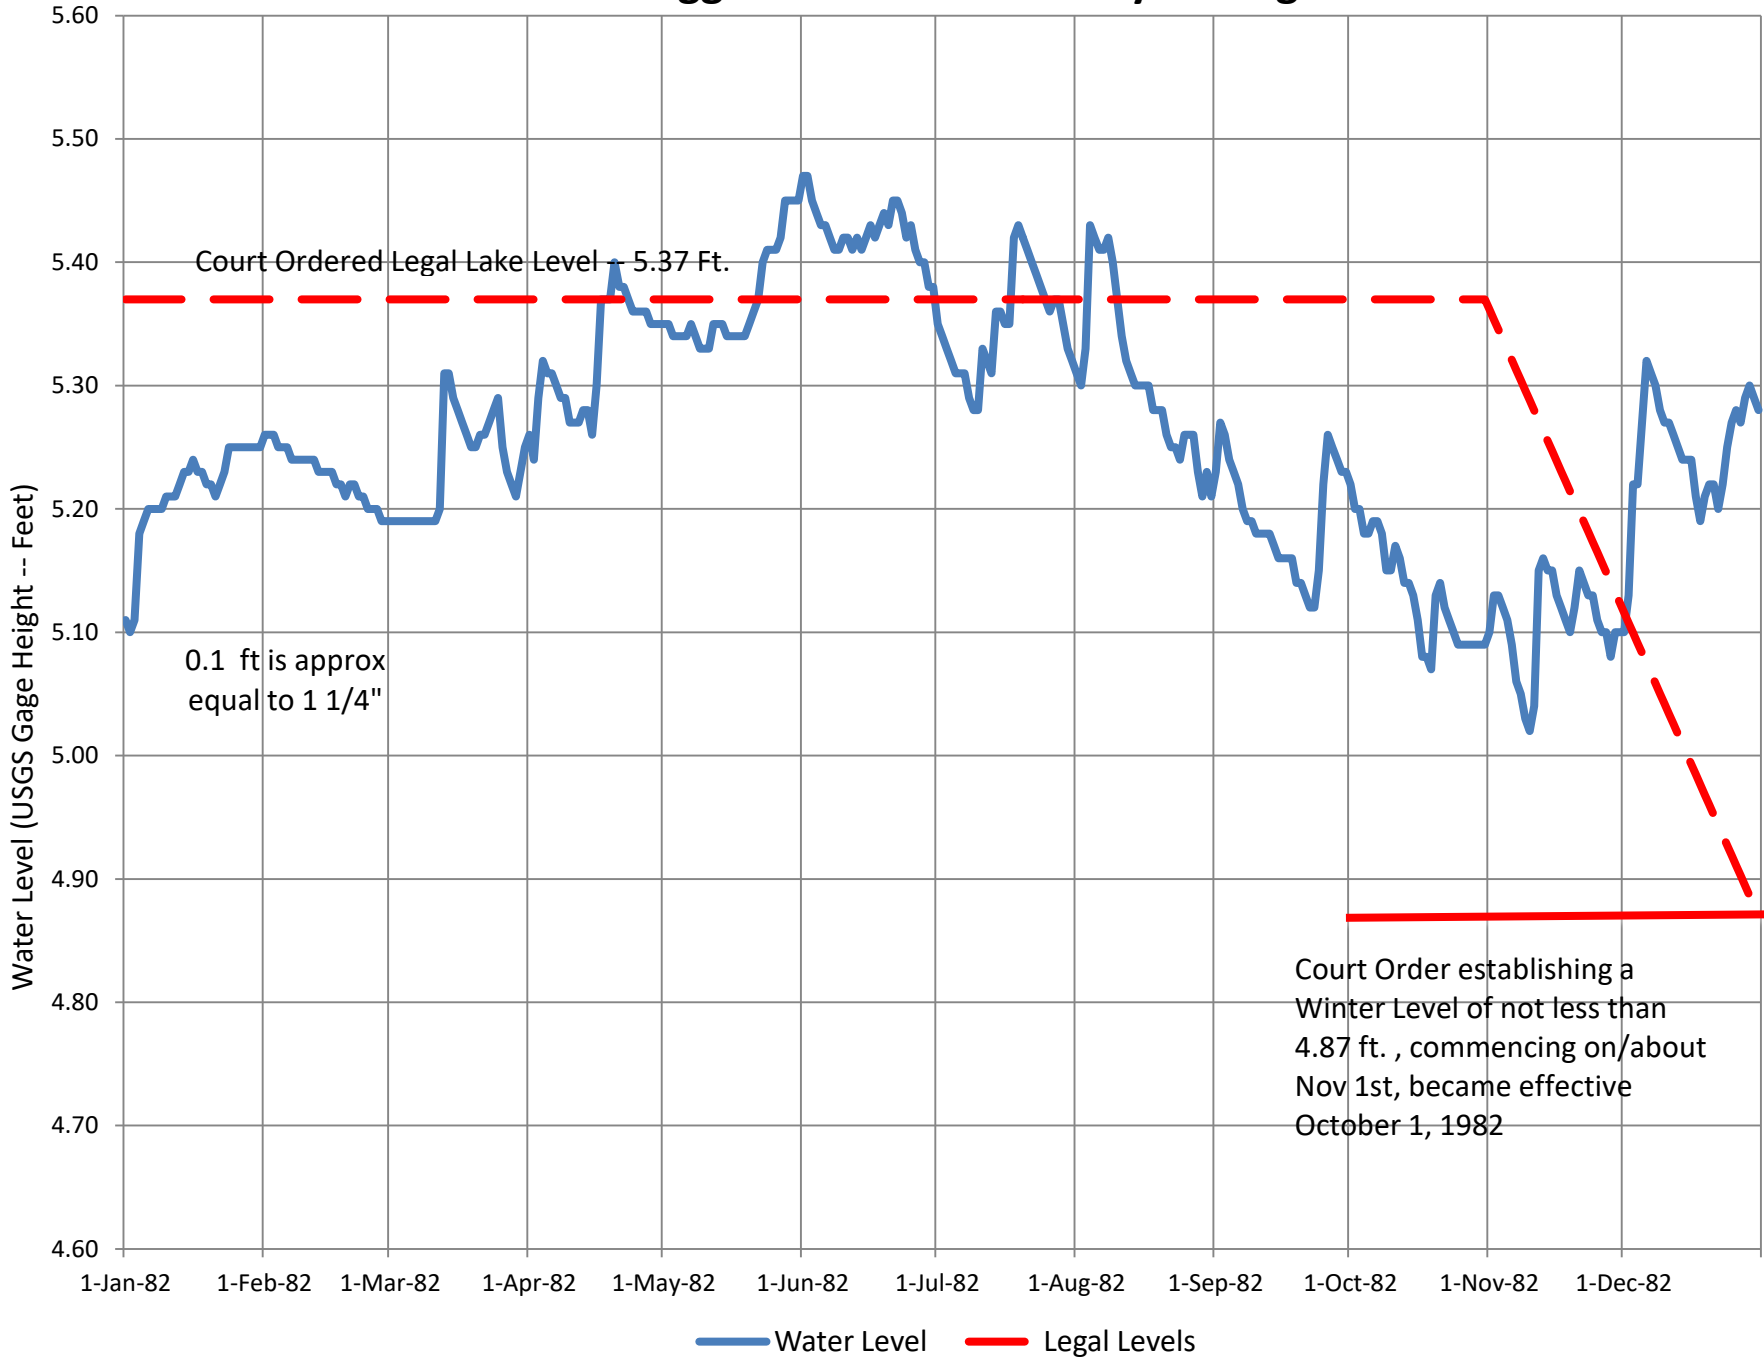

1982CY Higgins Lake -- USGS Daily Average Water Level