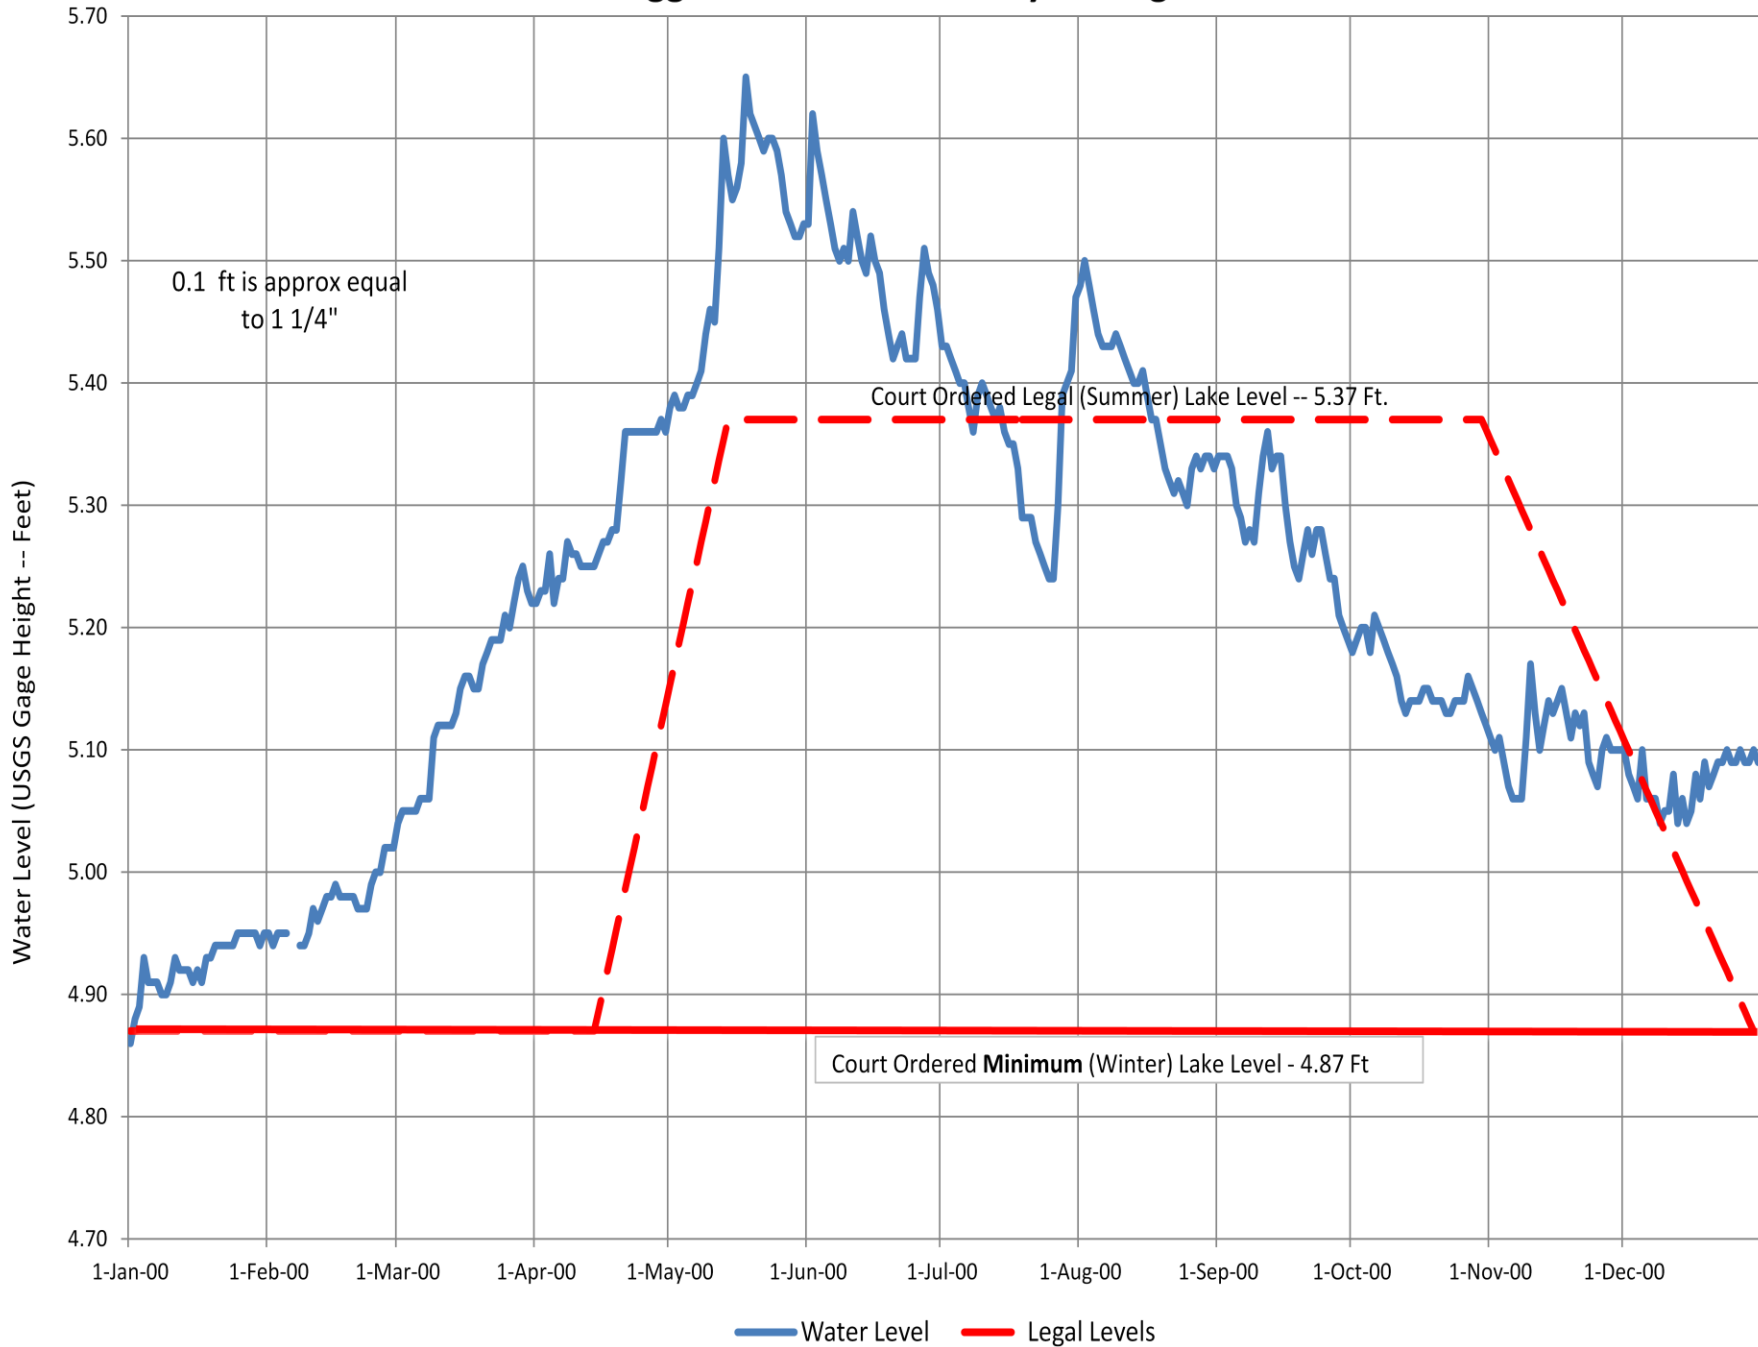

2000CY Higgins Lake -- USGS Daily Average Water Level