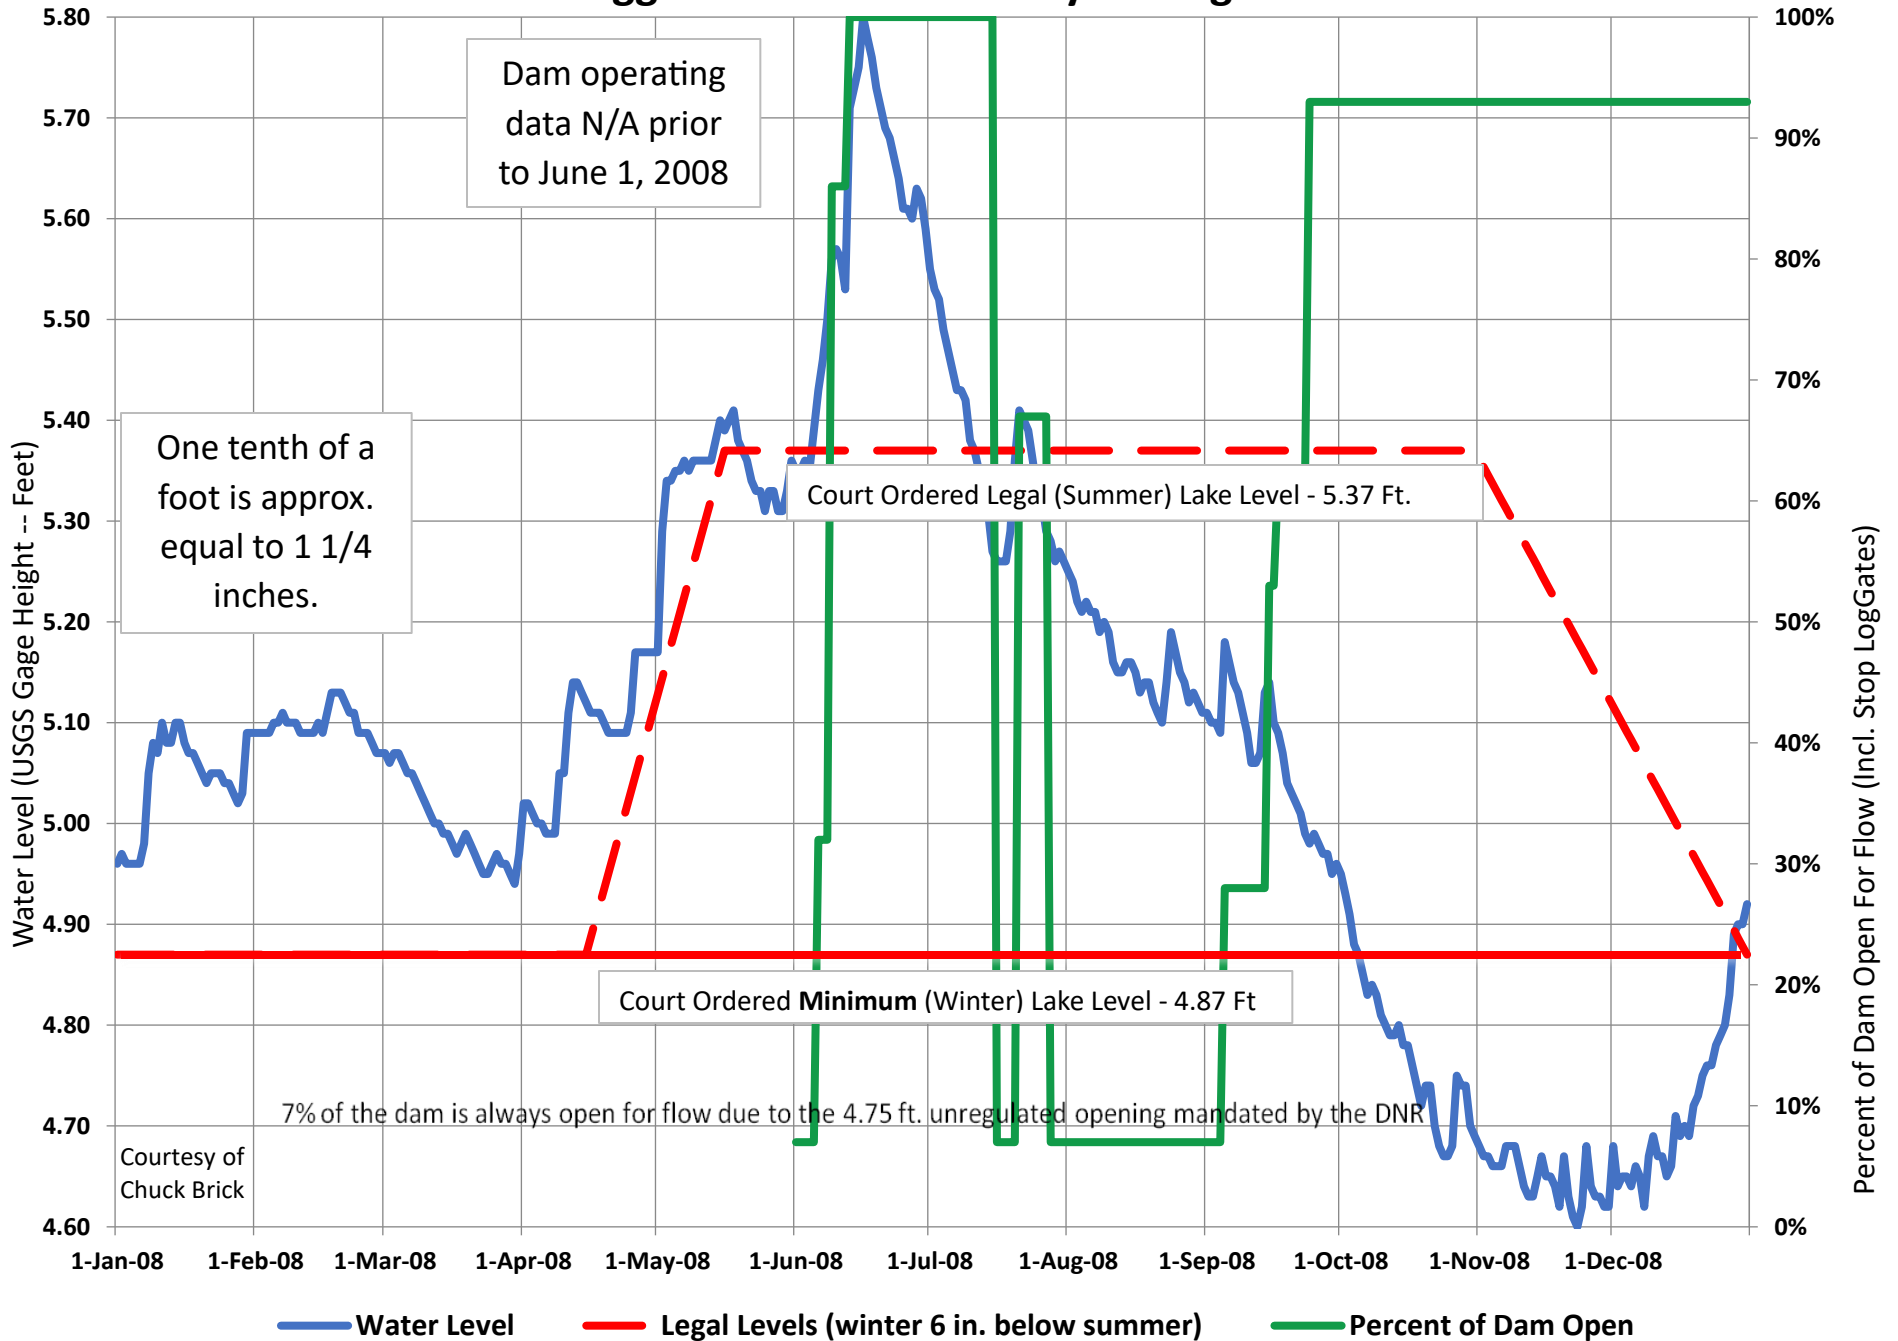

2008CY Higgins Lake -- USGS Daily Average Water Level