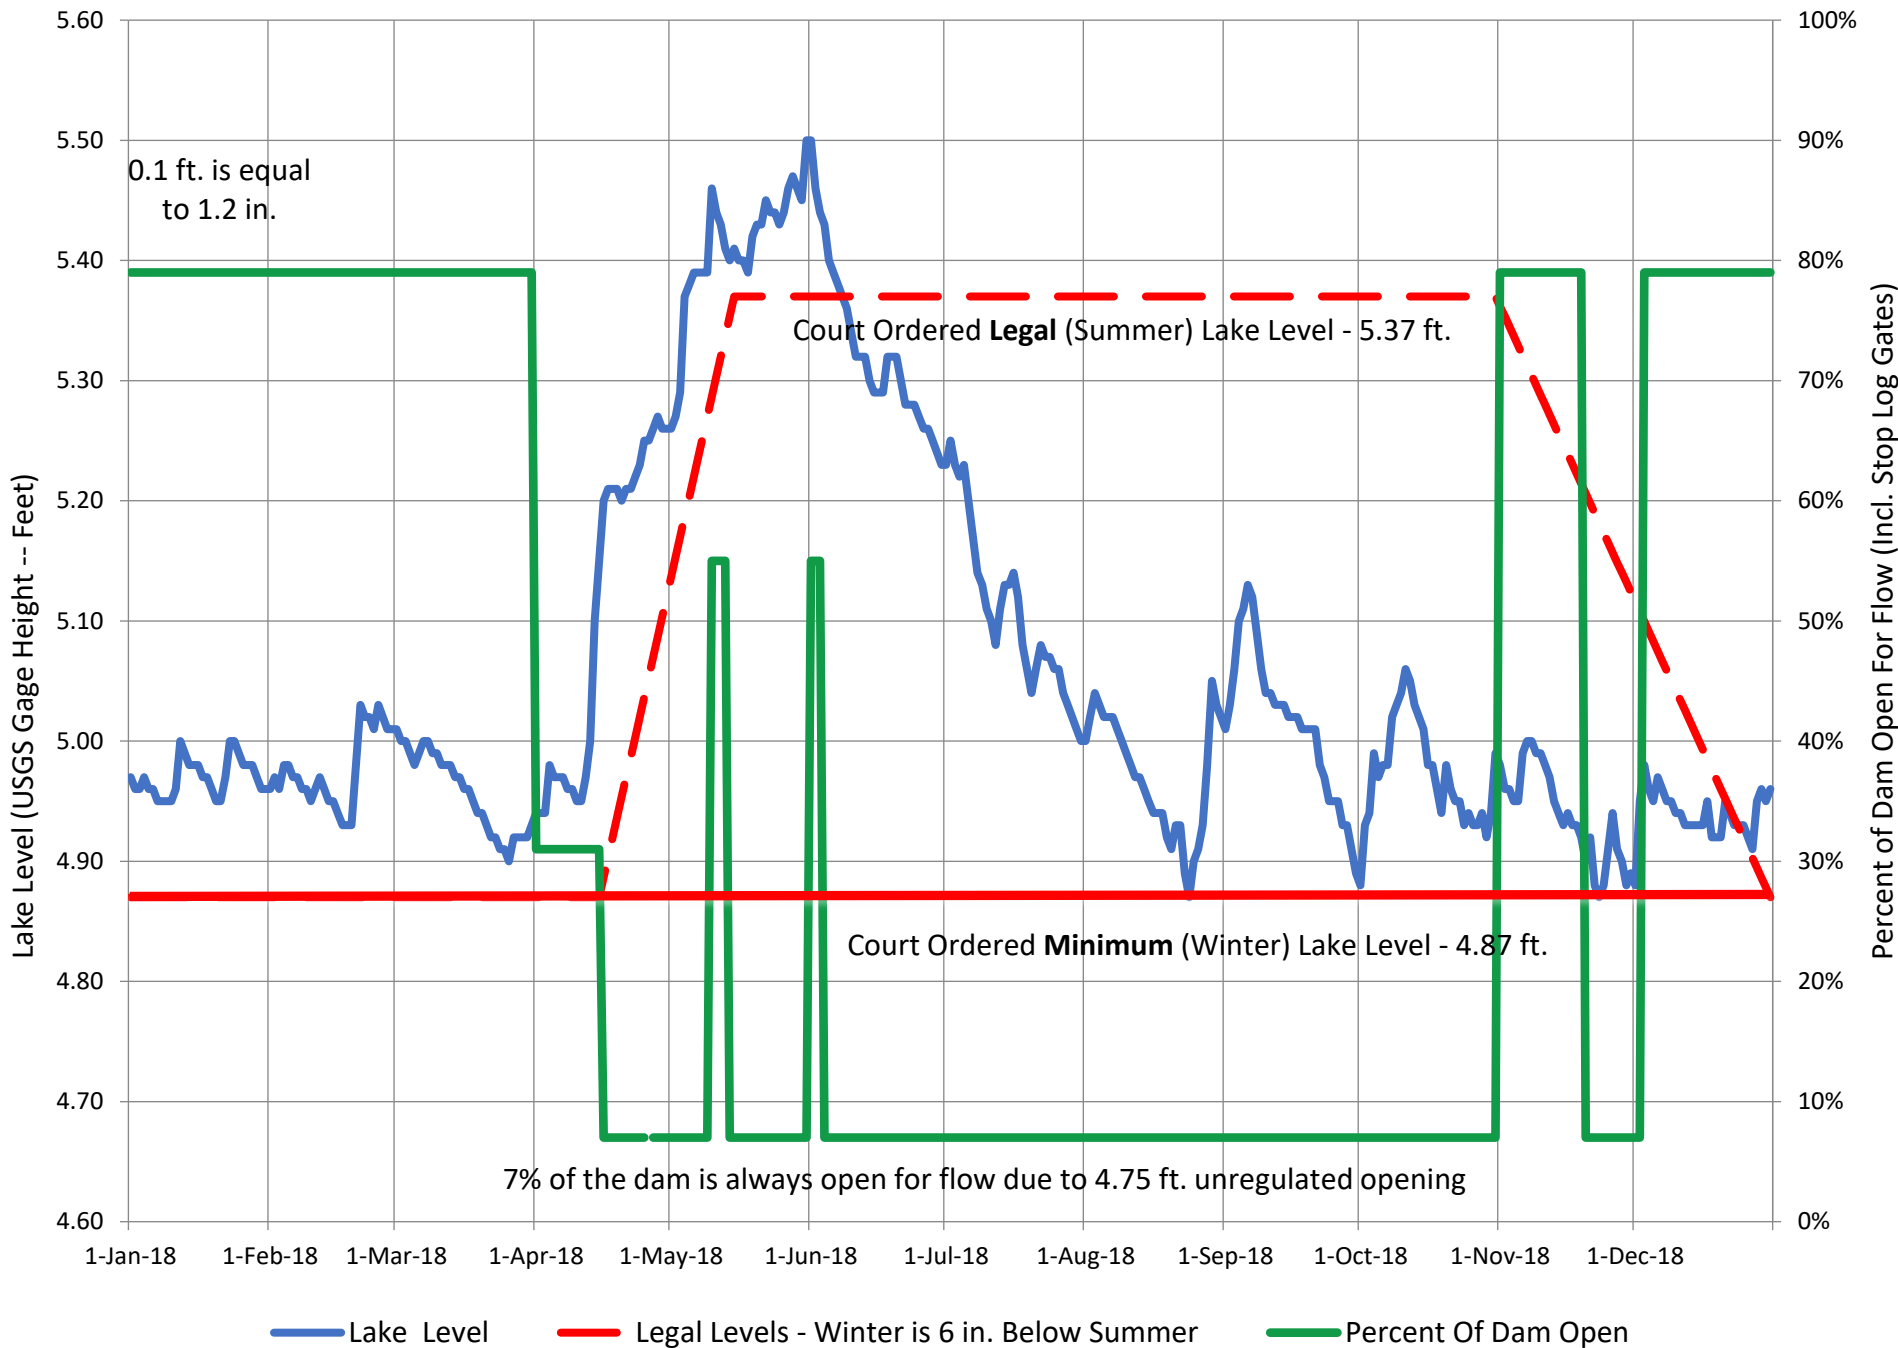

2018CY Higgins Lake -- USGS Daily Average Lake Level