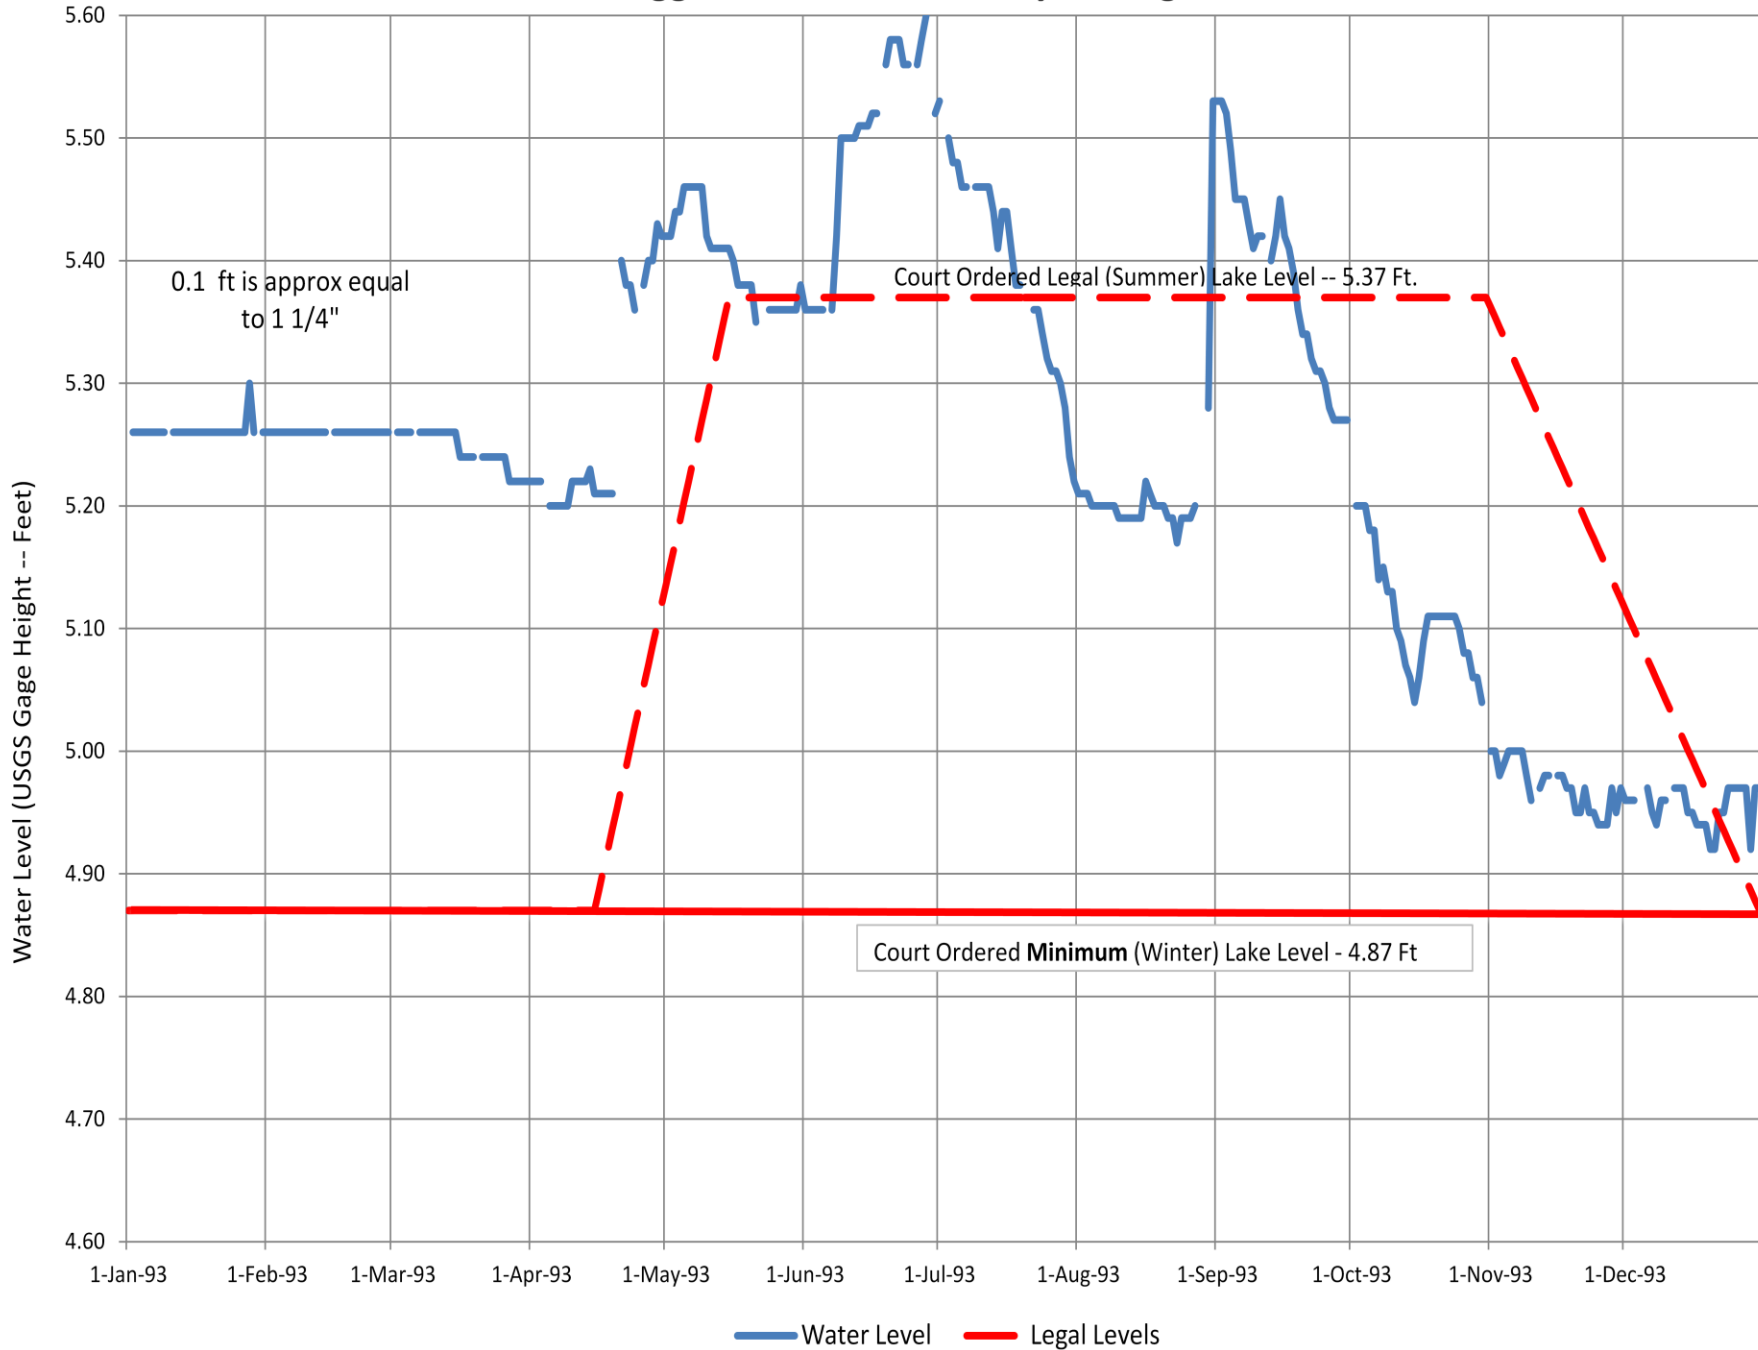

1993CY Higgins Lake -- USGS Daily Average Water Level