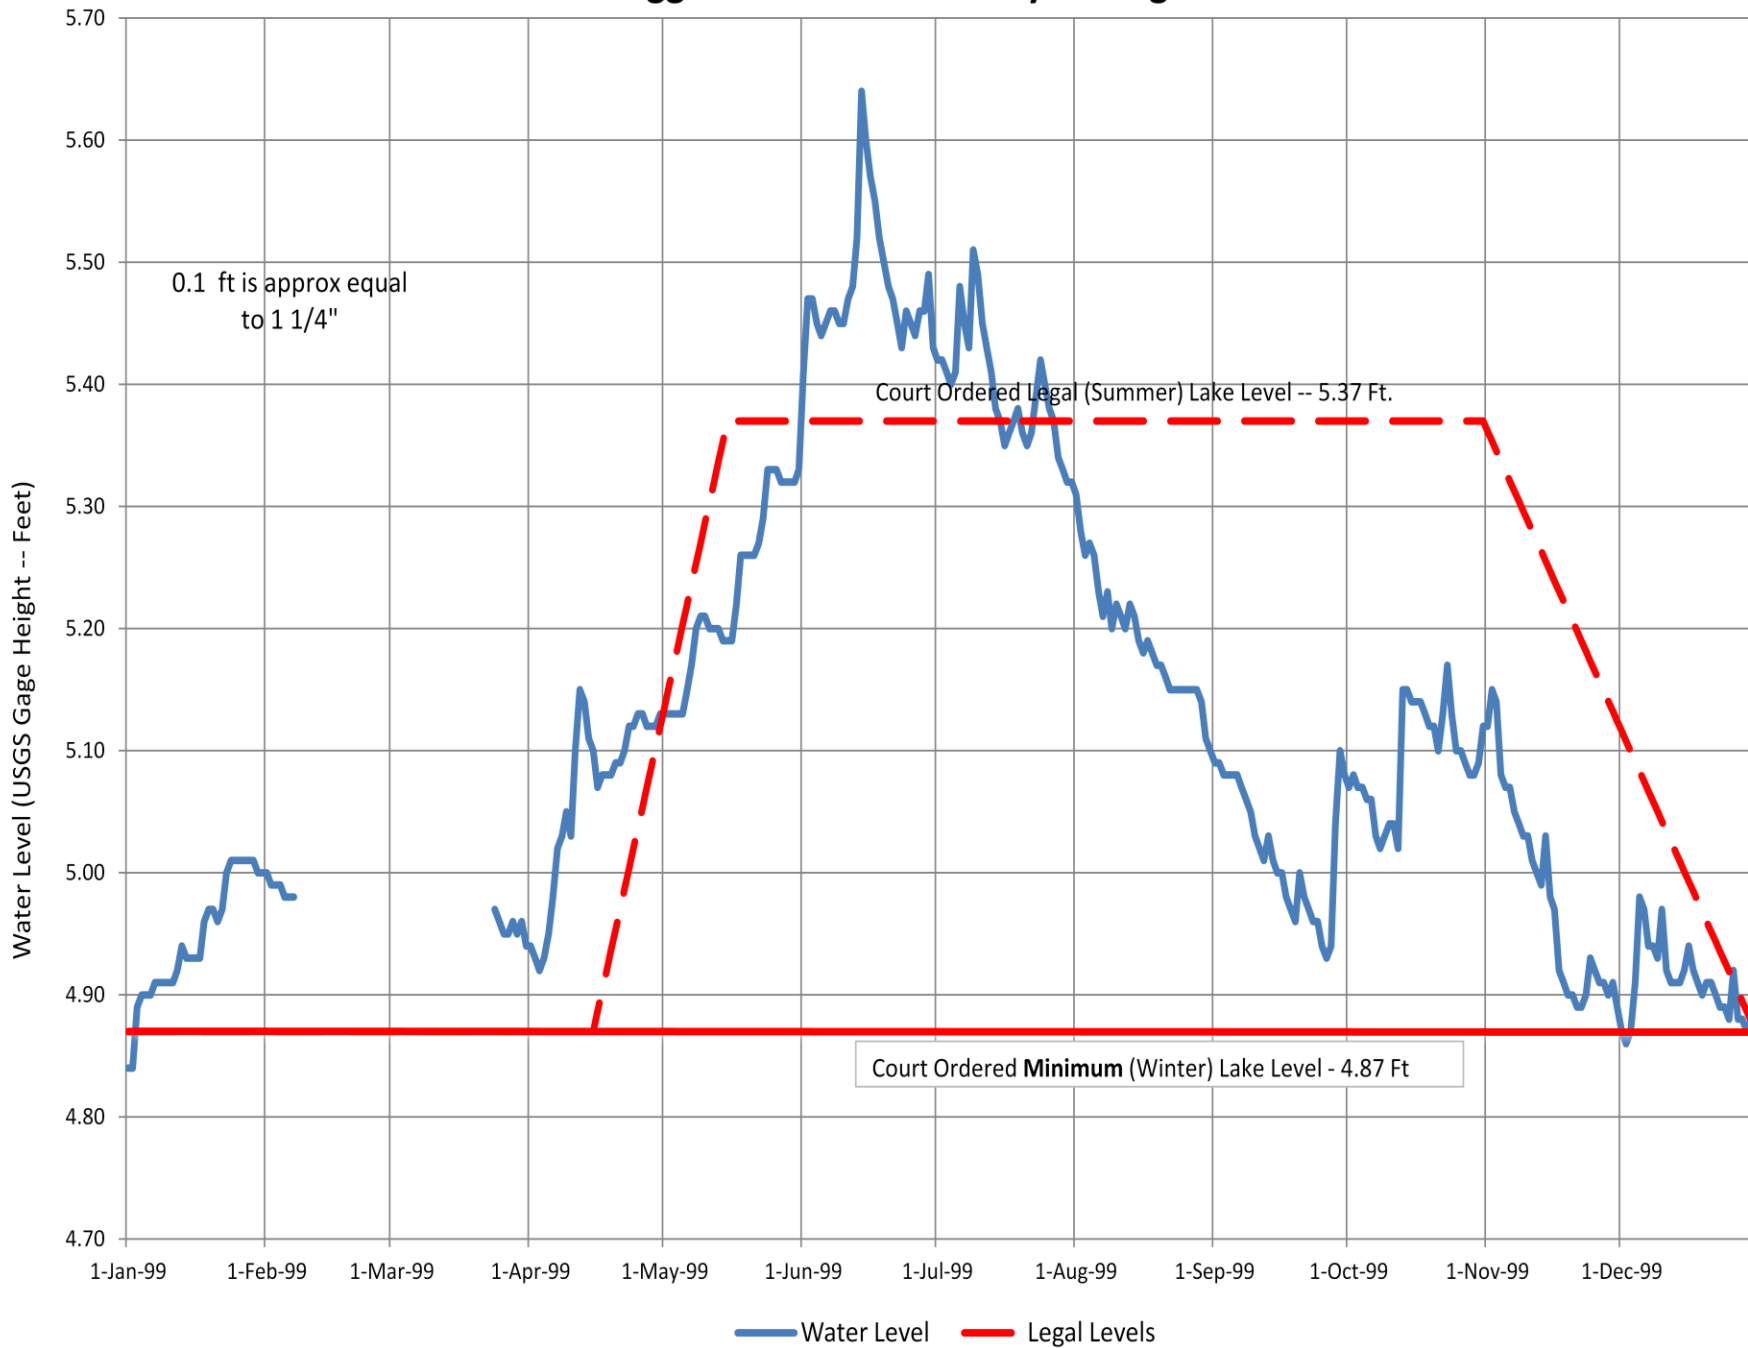

1999CY Higgins Lake -- USGS Daily Average Water Level