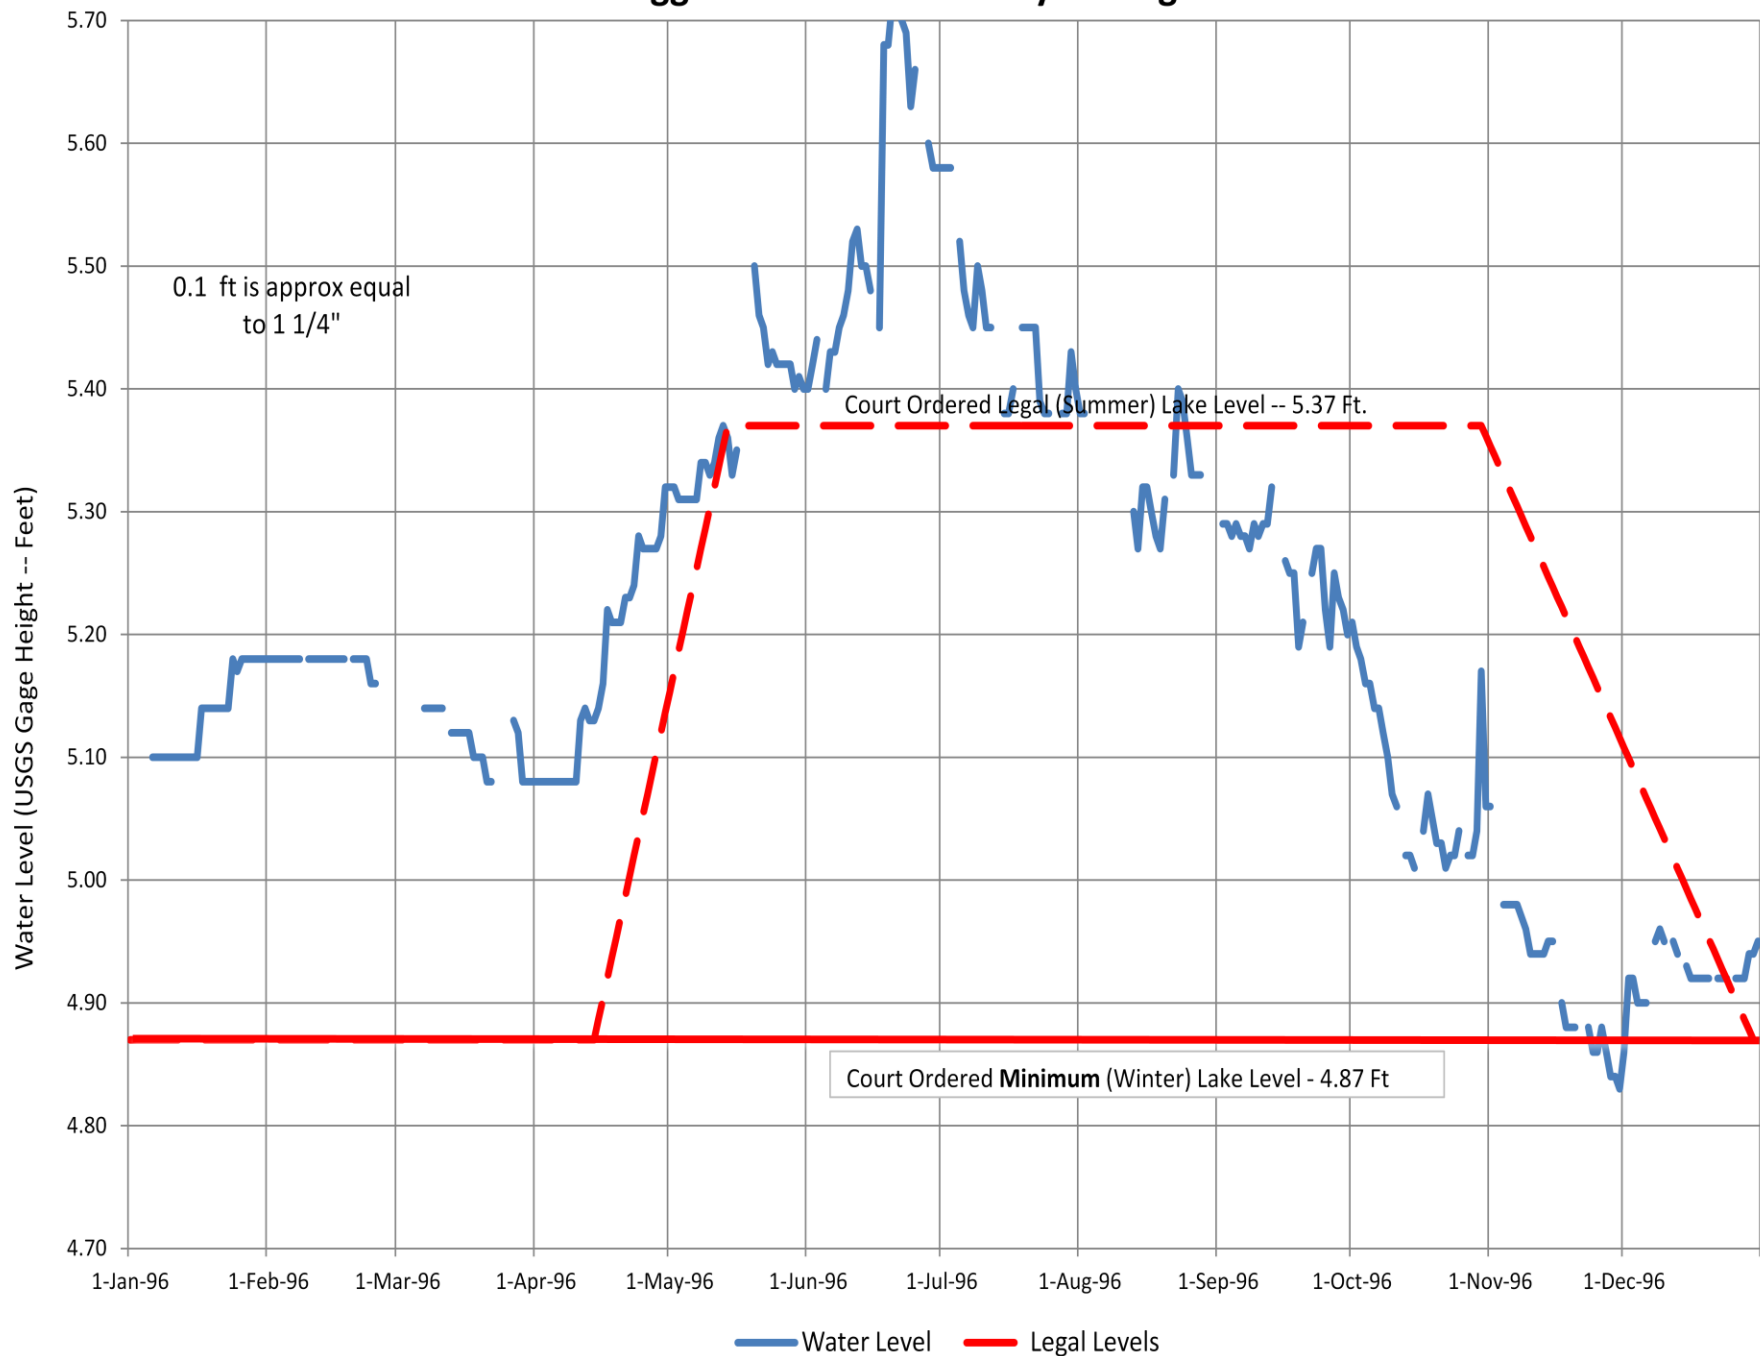

1996CY Higgins Lake -- USGS Daily Average Water Level