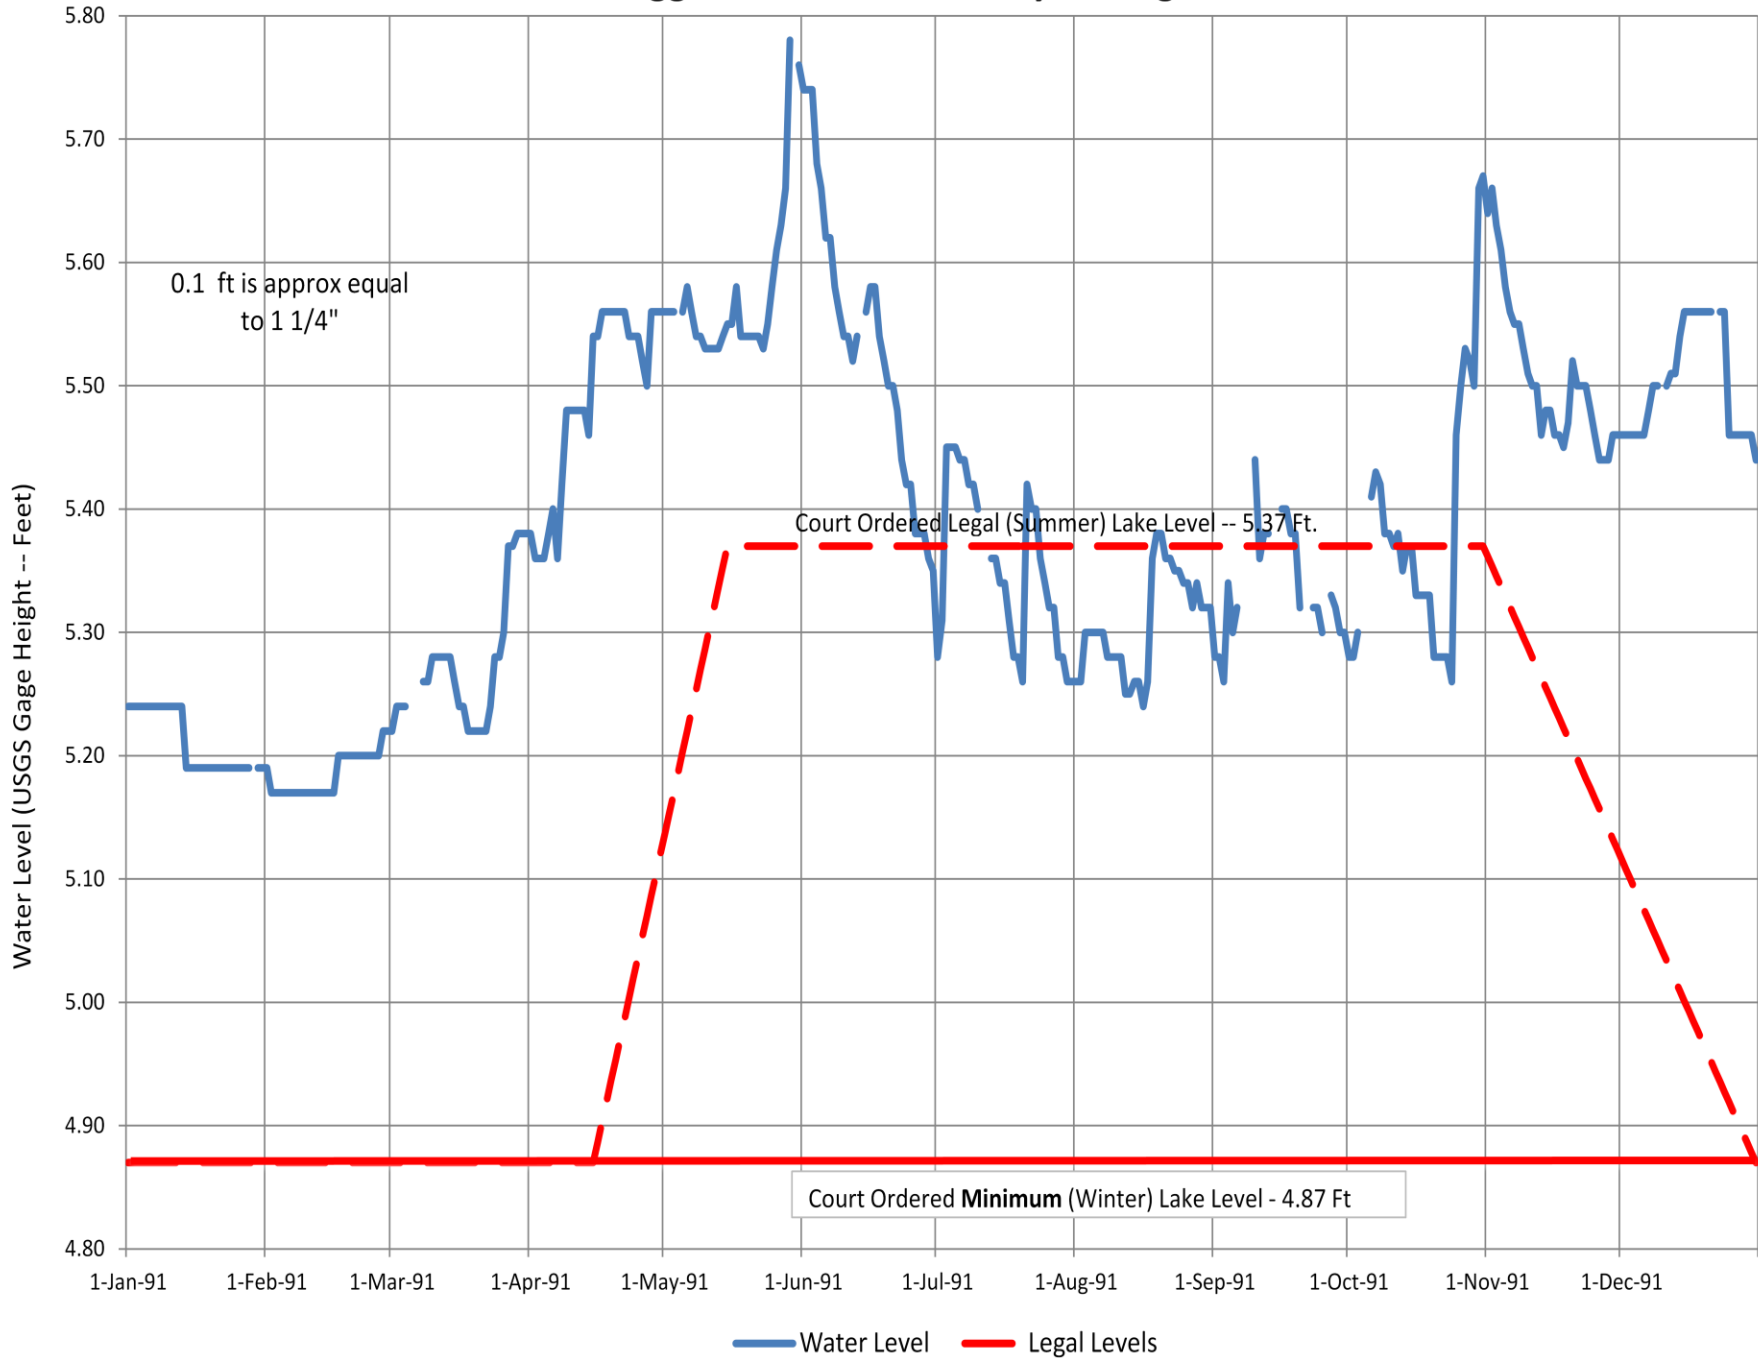

1991CY Higgins Lake -- USGS Daily Average Water Level