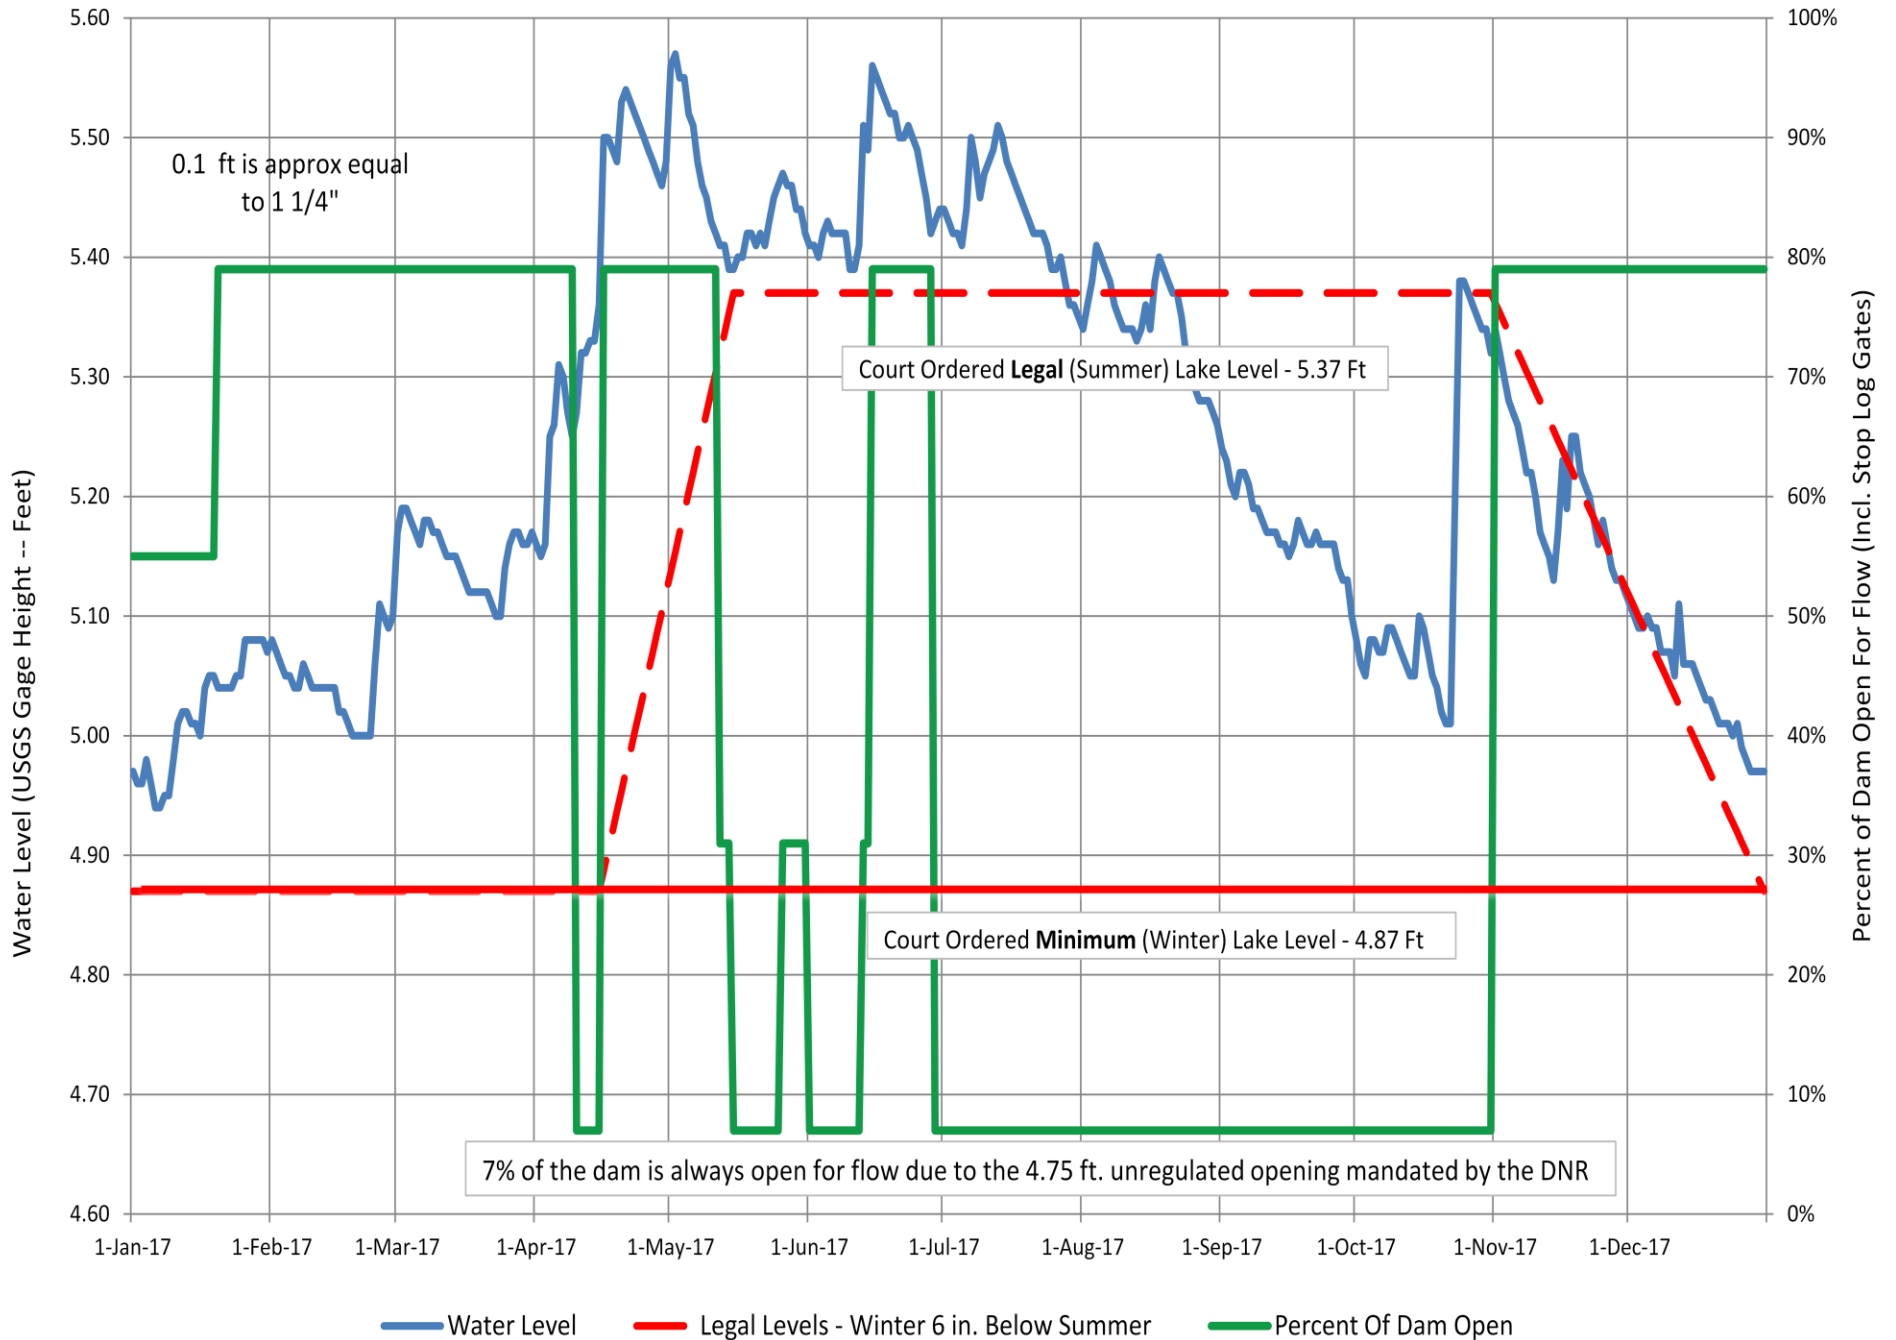

2017CY Higgins Lake -- USGS Daily Average Water Level