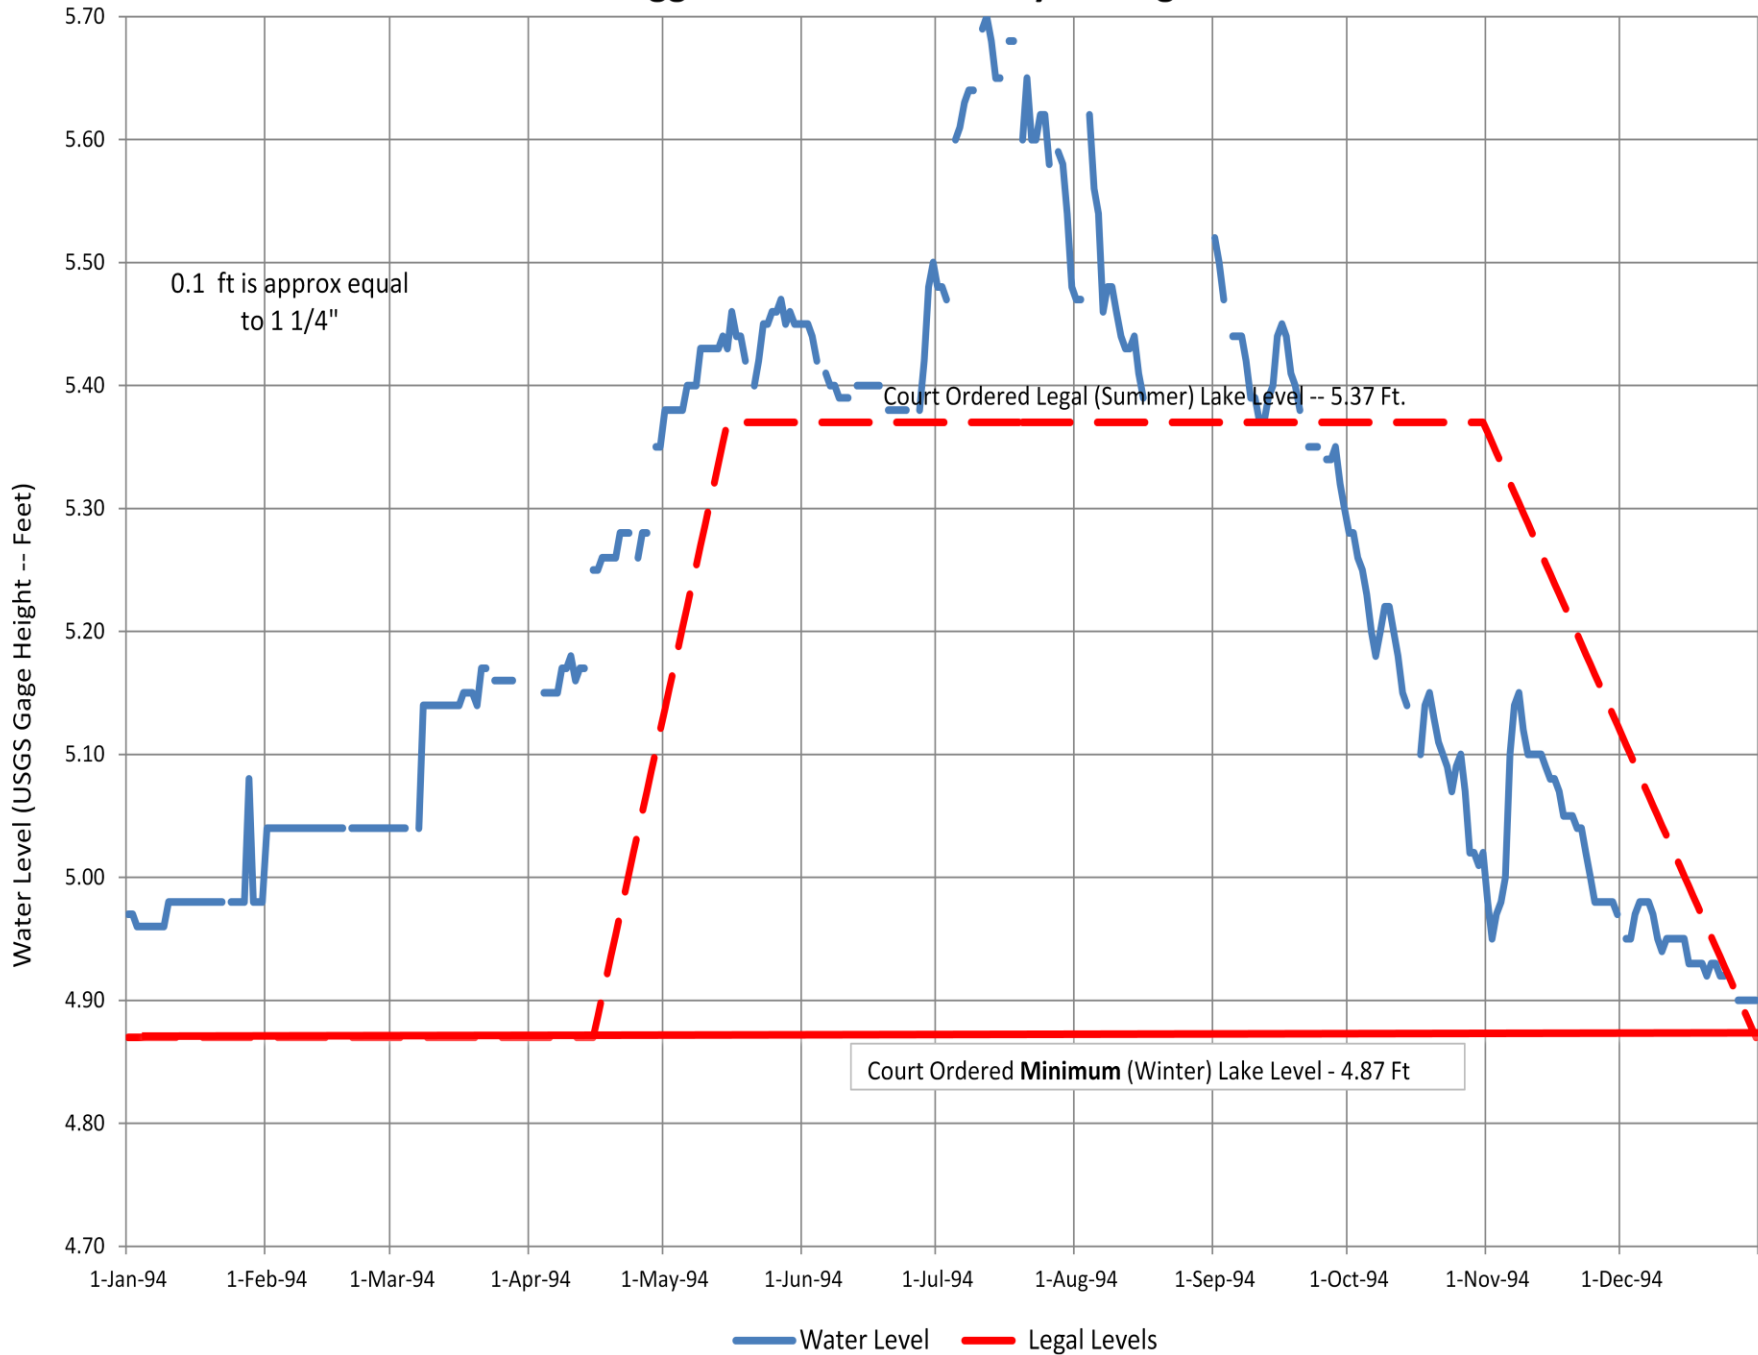

1994CY Higgins Lake -- USGS Daily Average Water Level