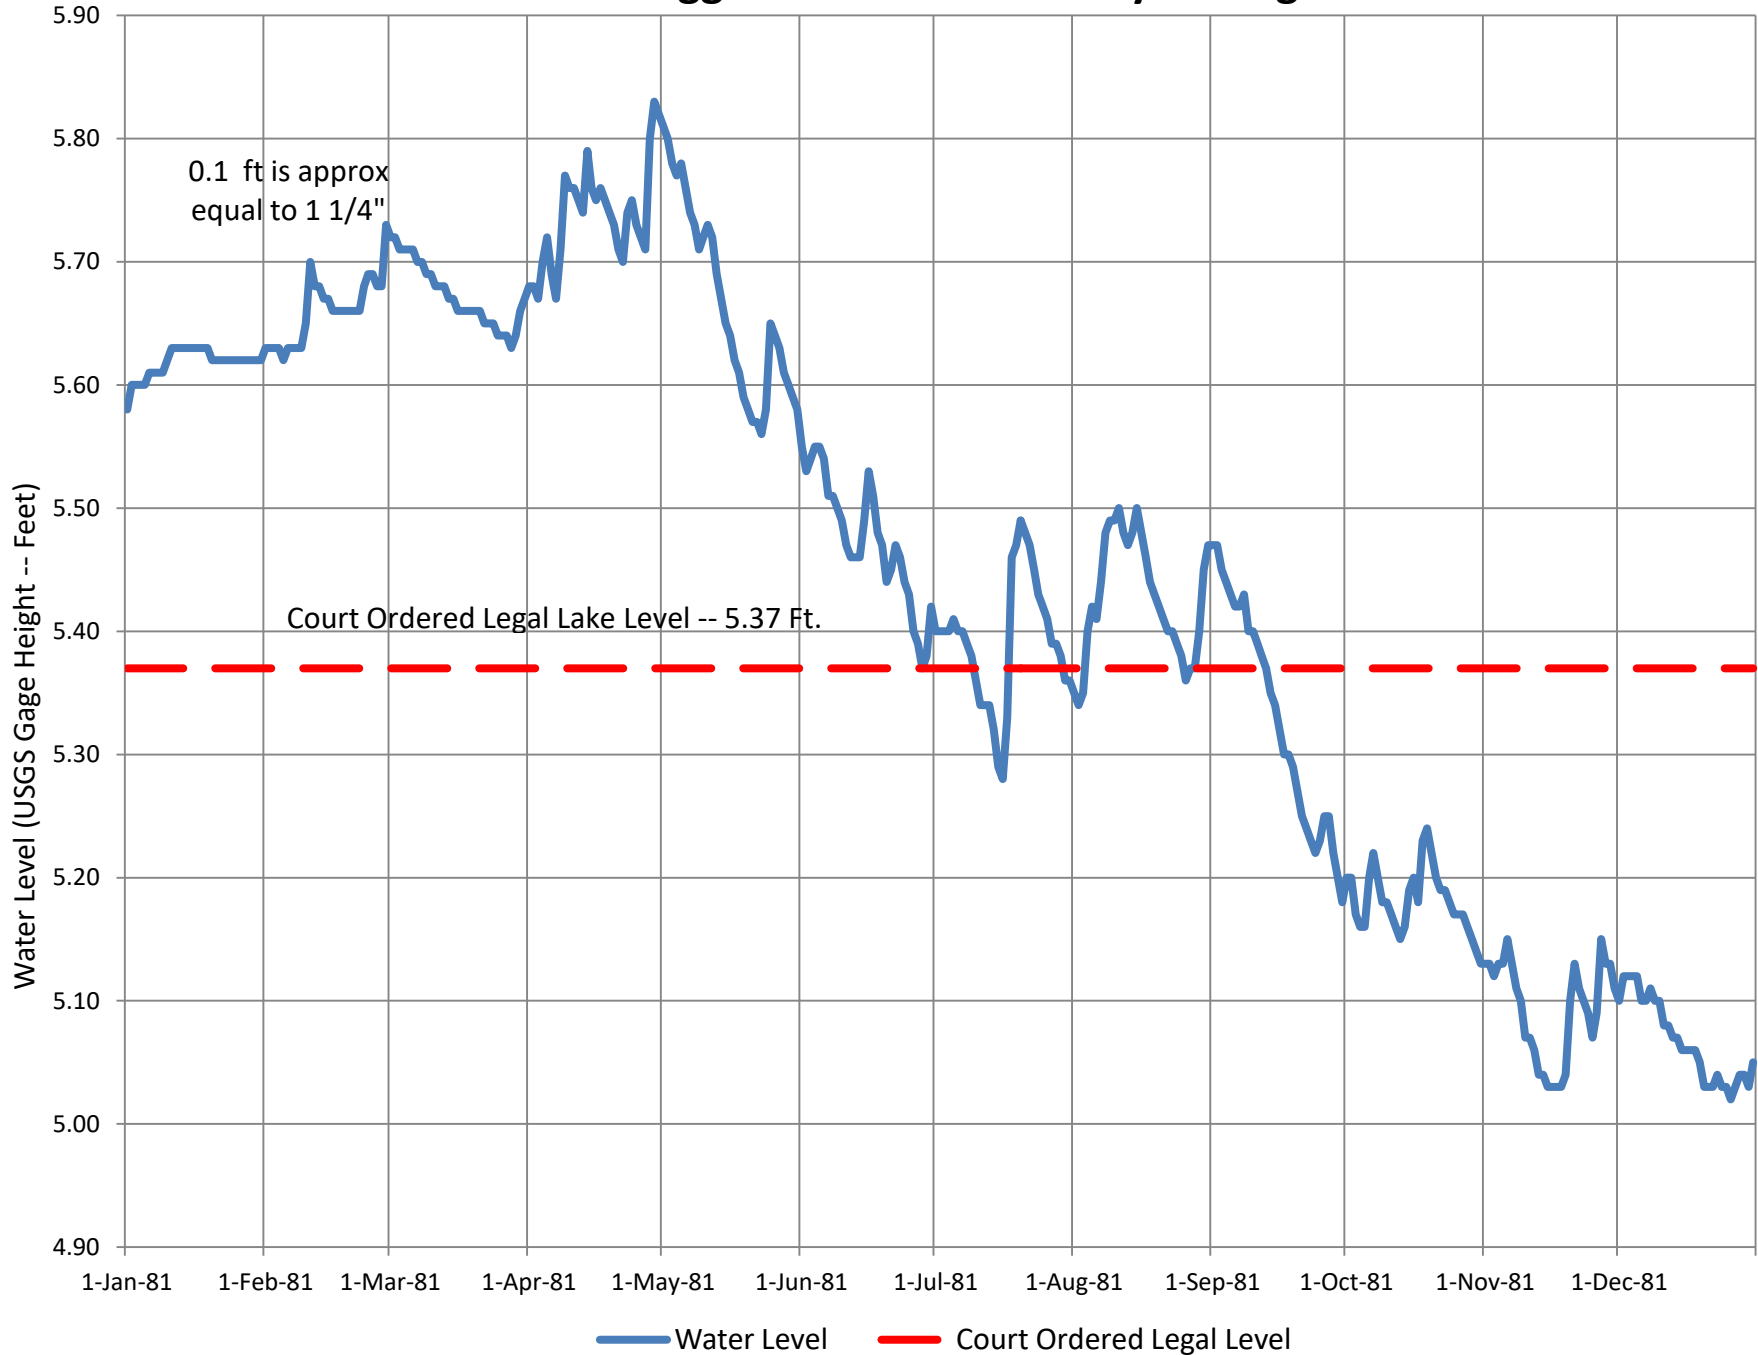

1981CY Higgins Lake -- USGS Daily Average Water Level