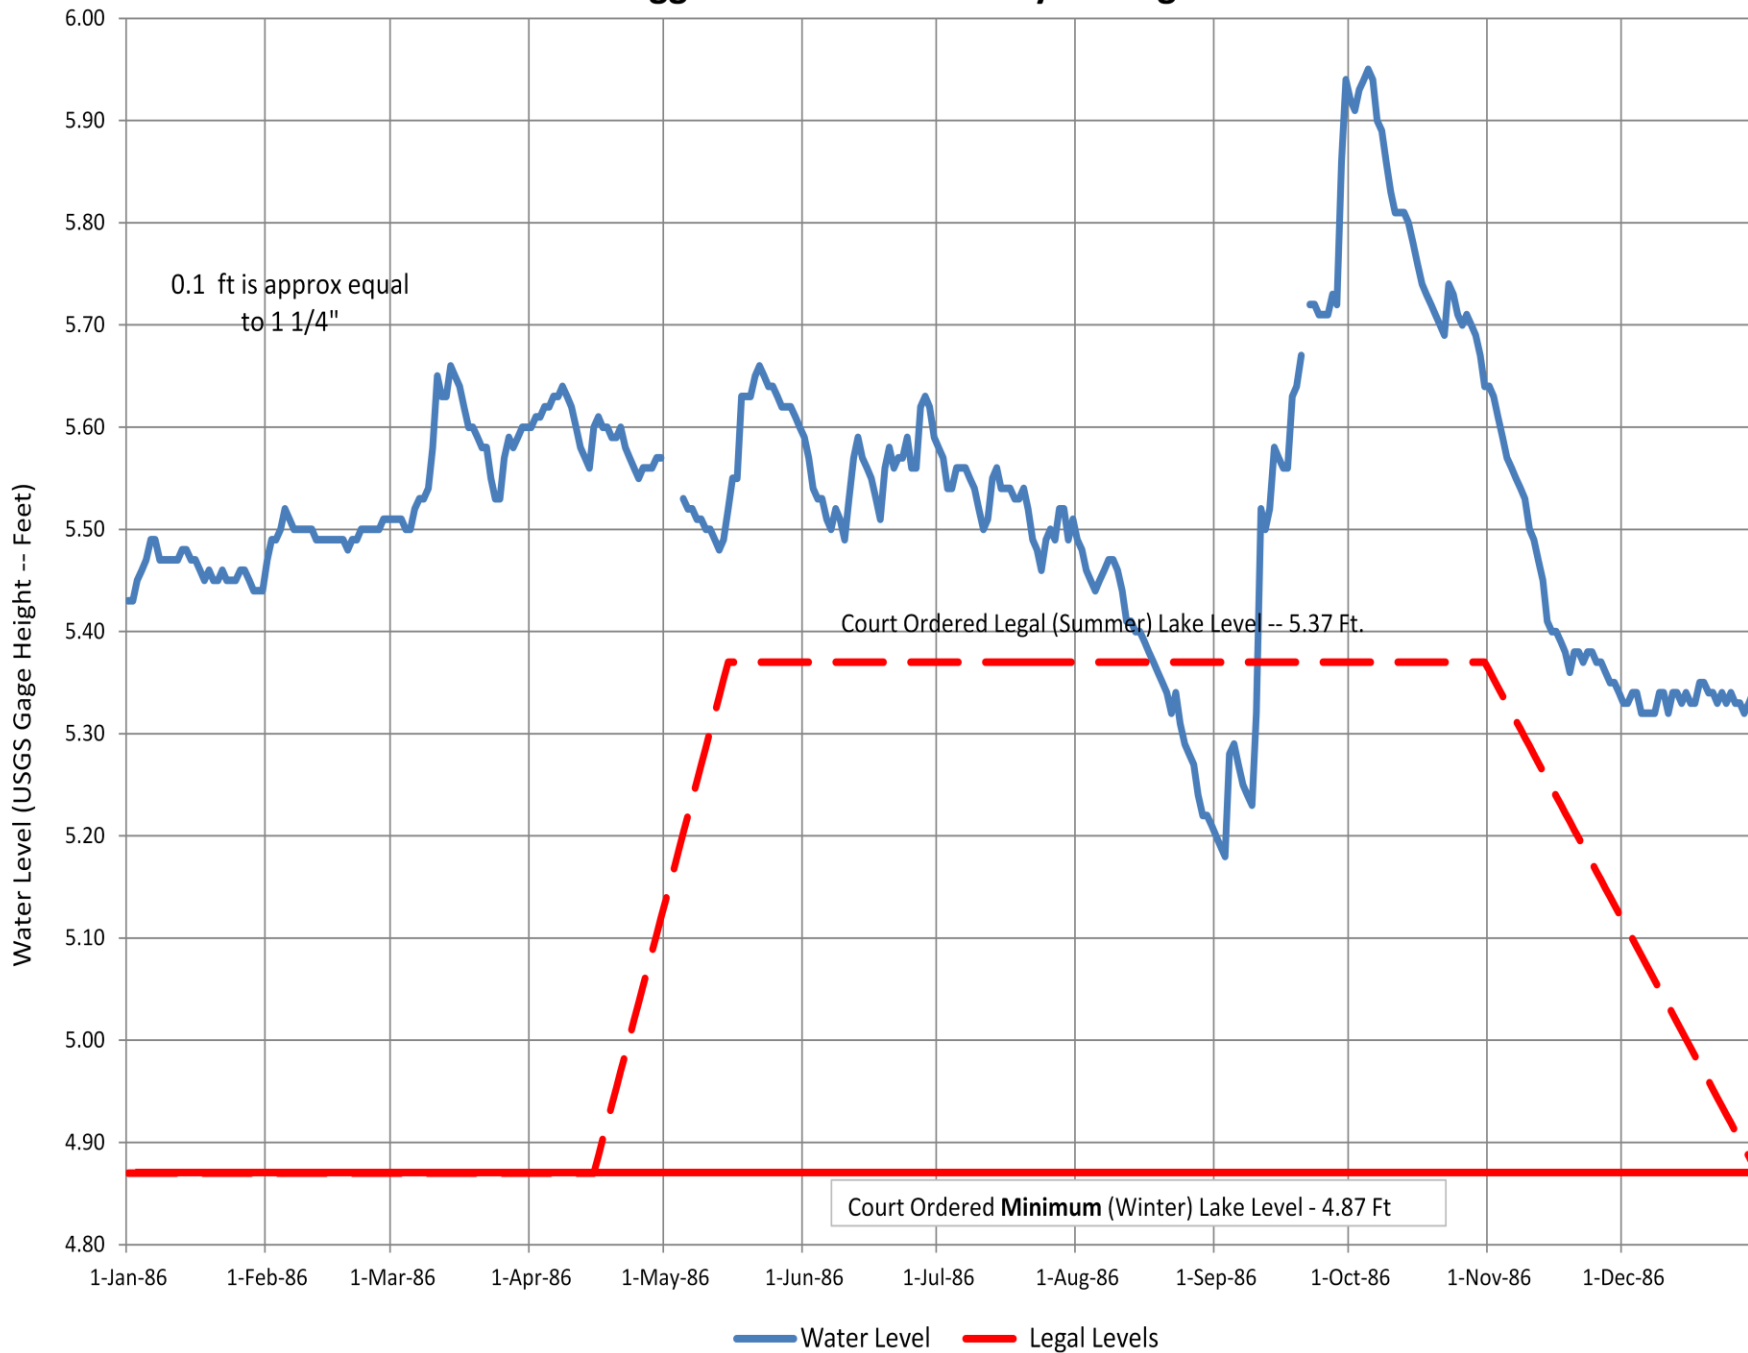

1986CY Higgins Lake -- USGS Daily Average Water Level