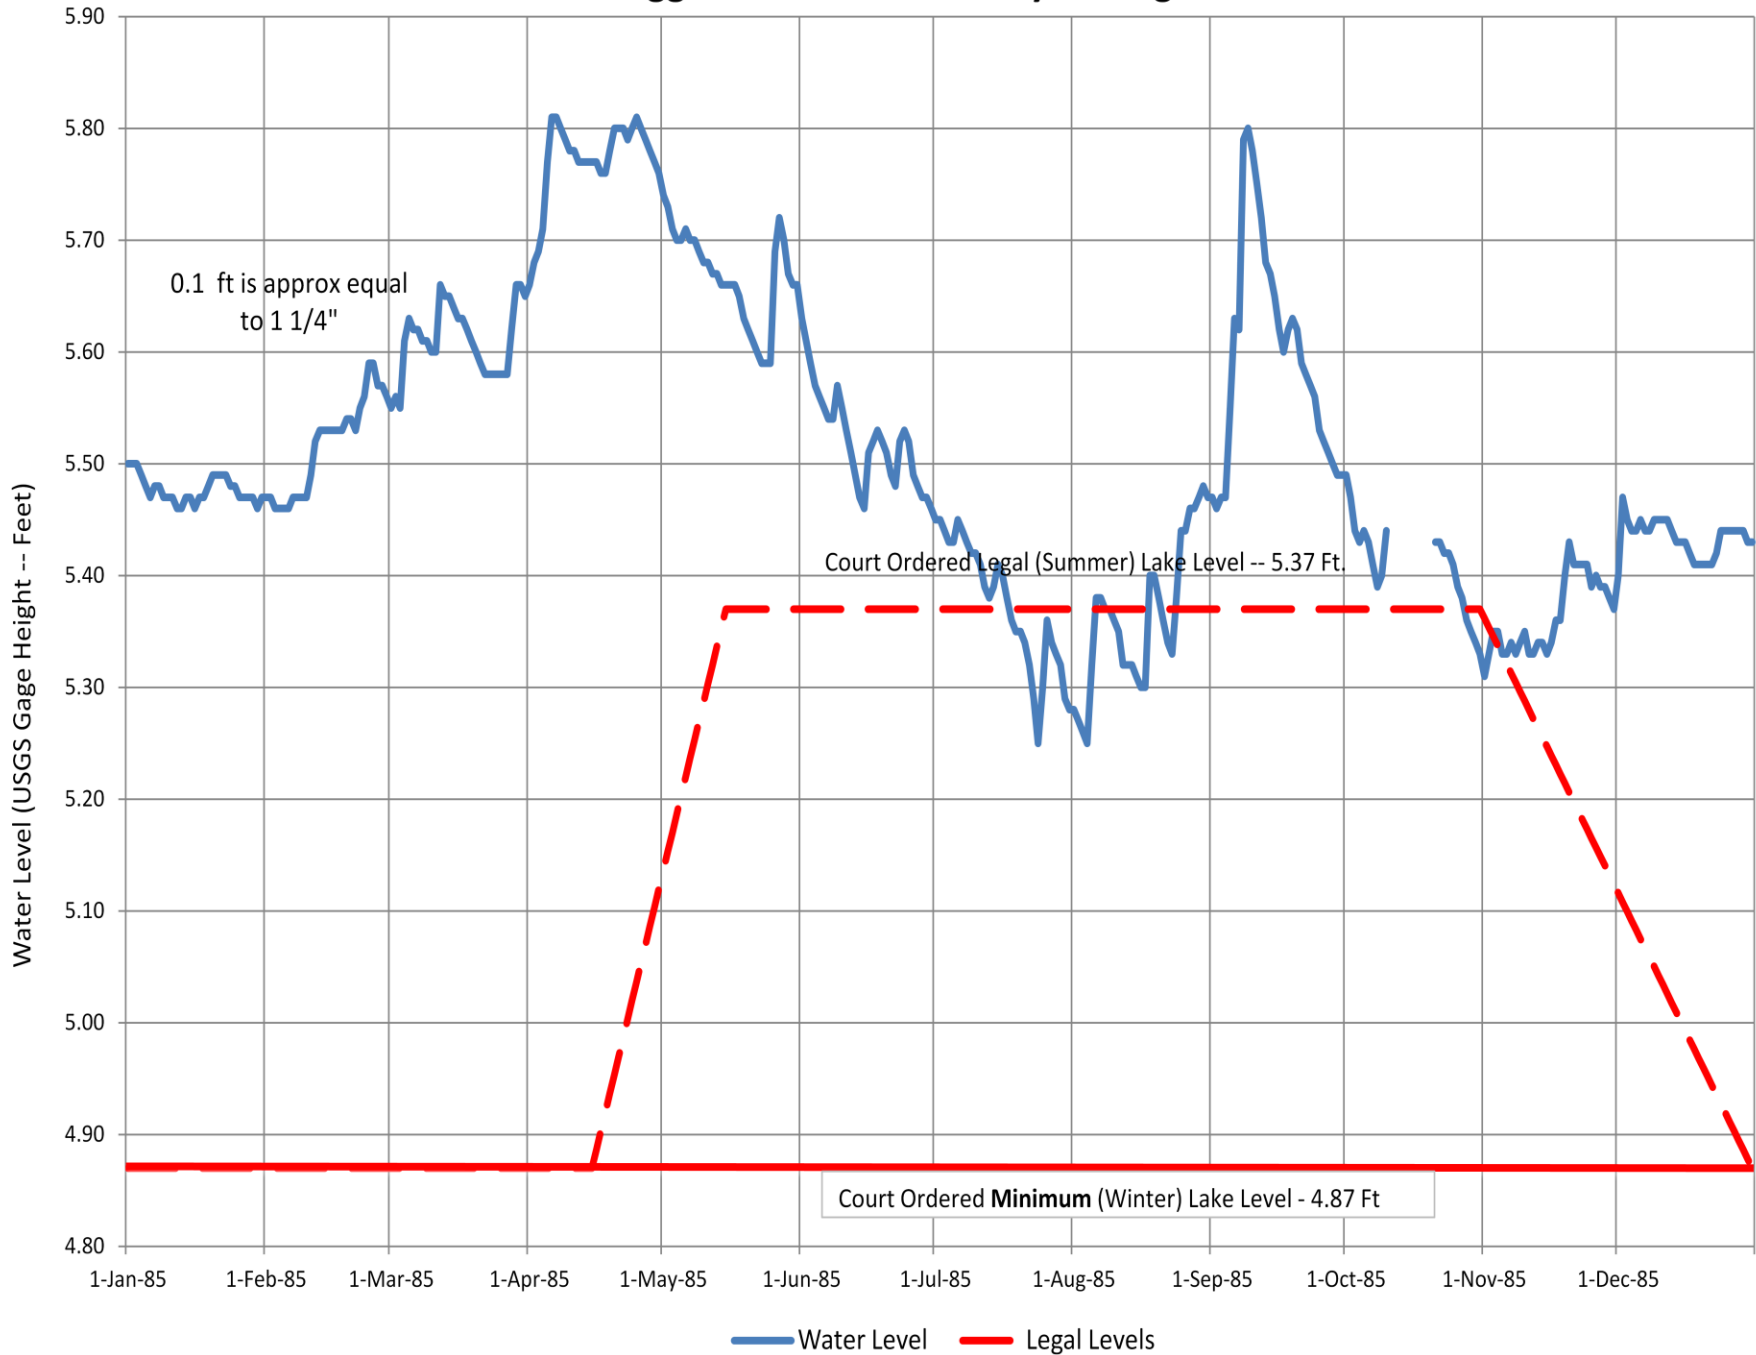

1985CY Higgins Lake -- USGS Daily Average Water Level