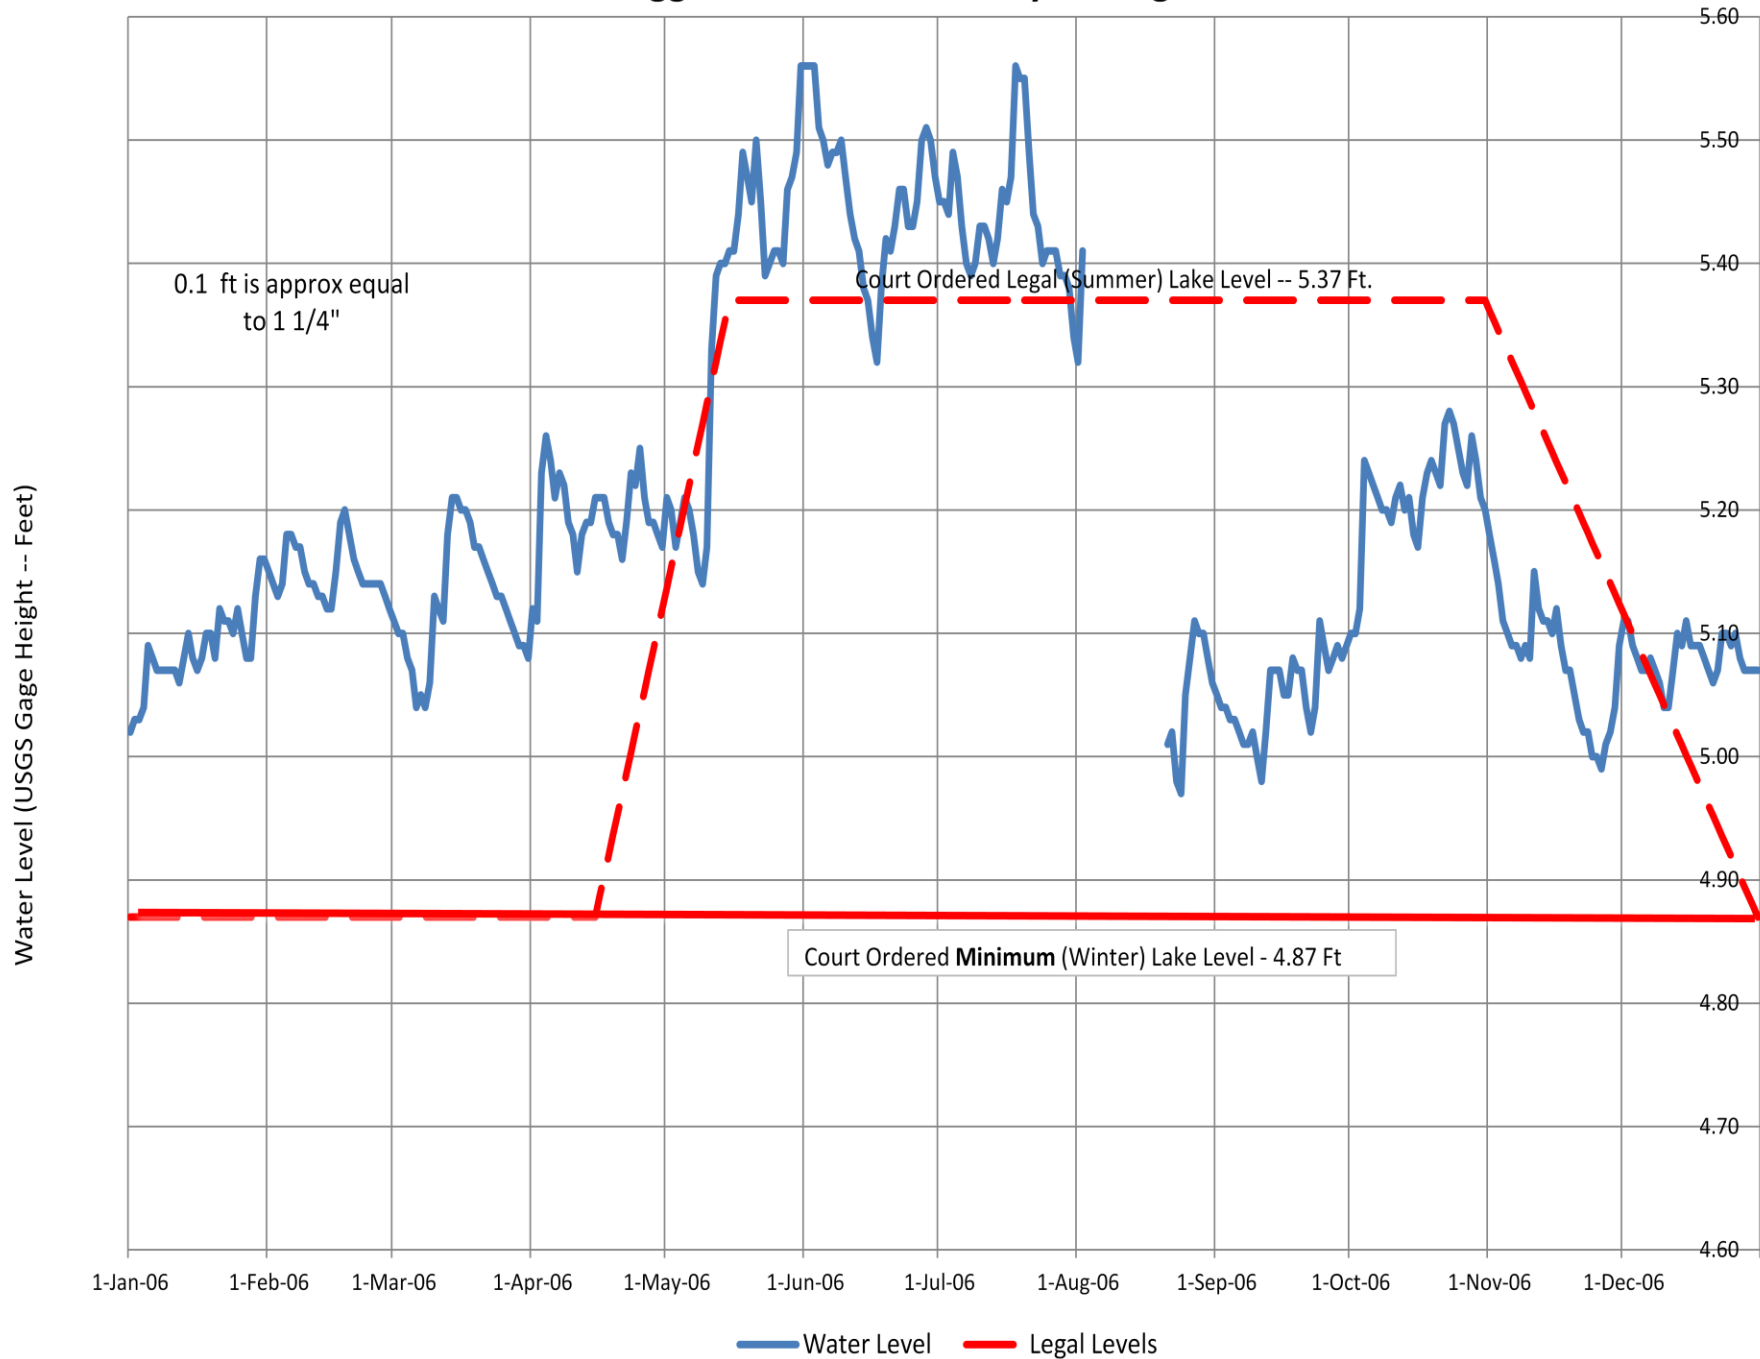

2006CY Higgins Lake -- USGS Daily Average Water Level