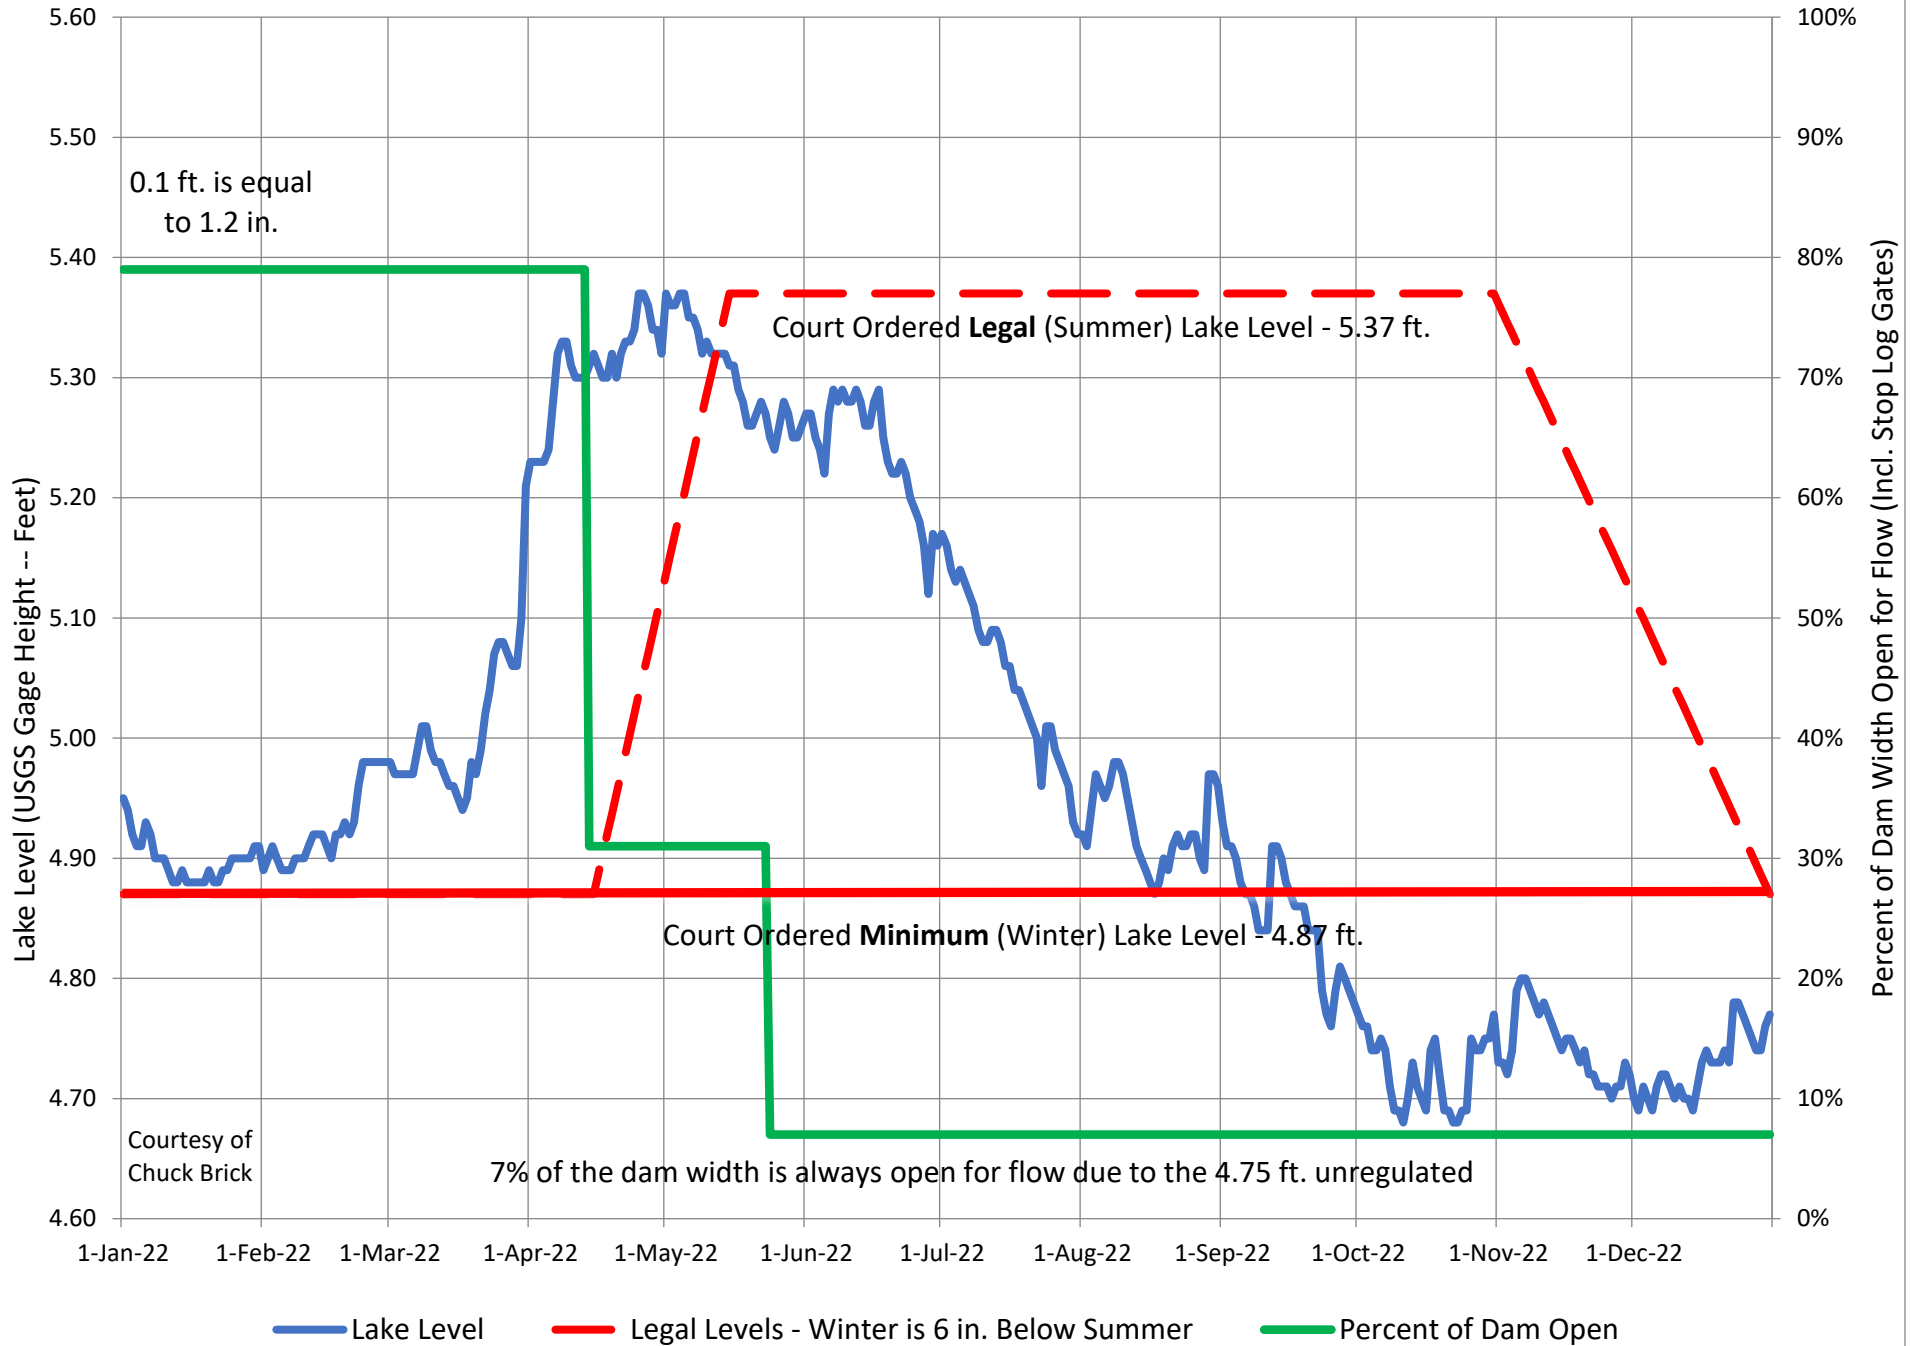

2022CY Higgins Lake -- USGS Daily Average Lake Level