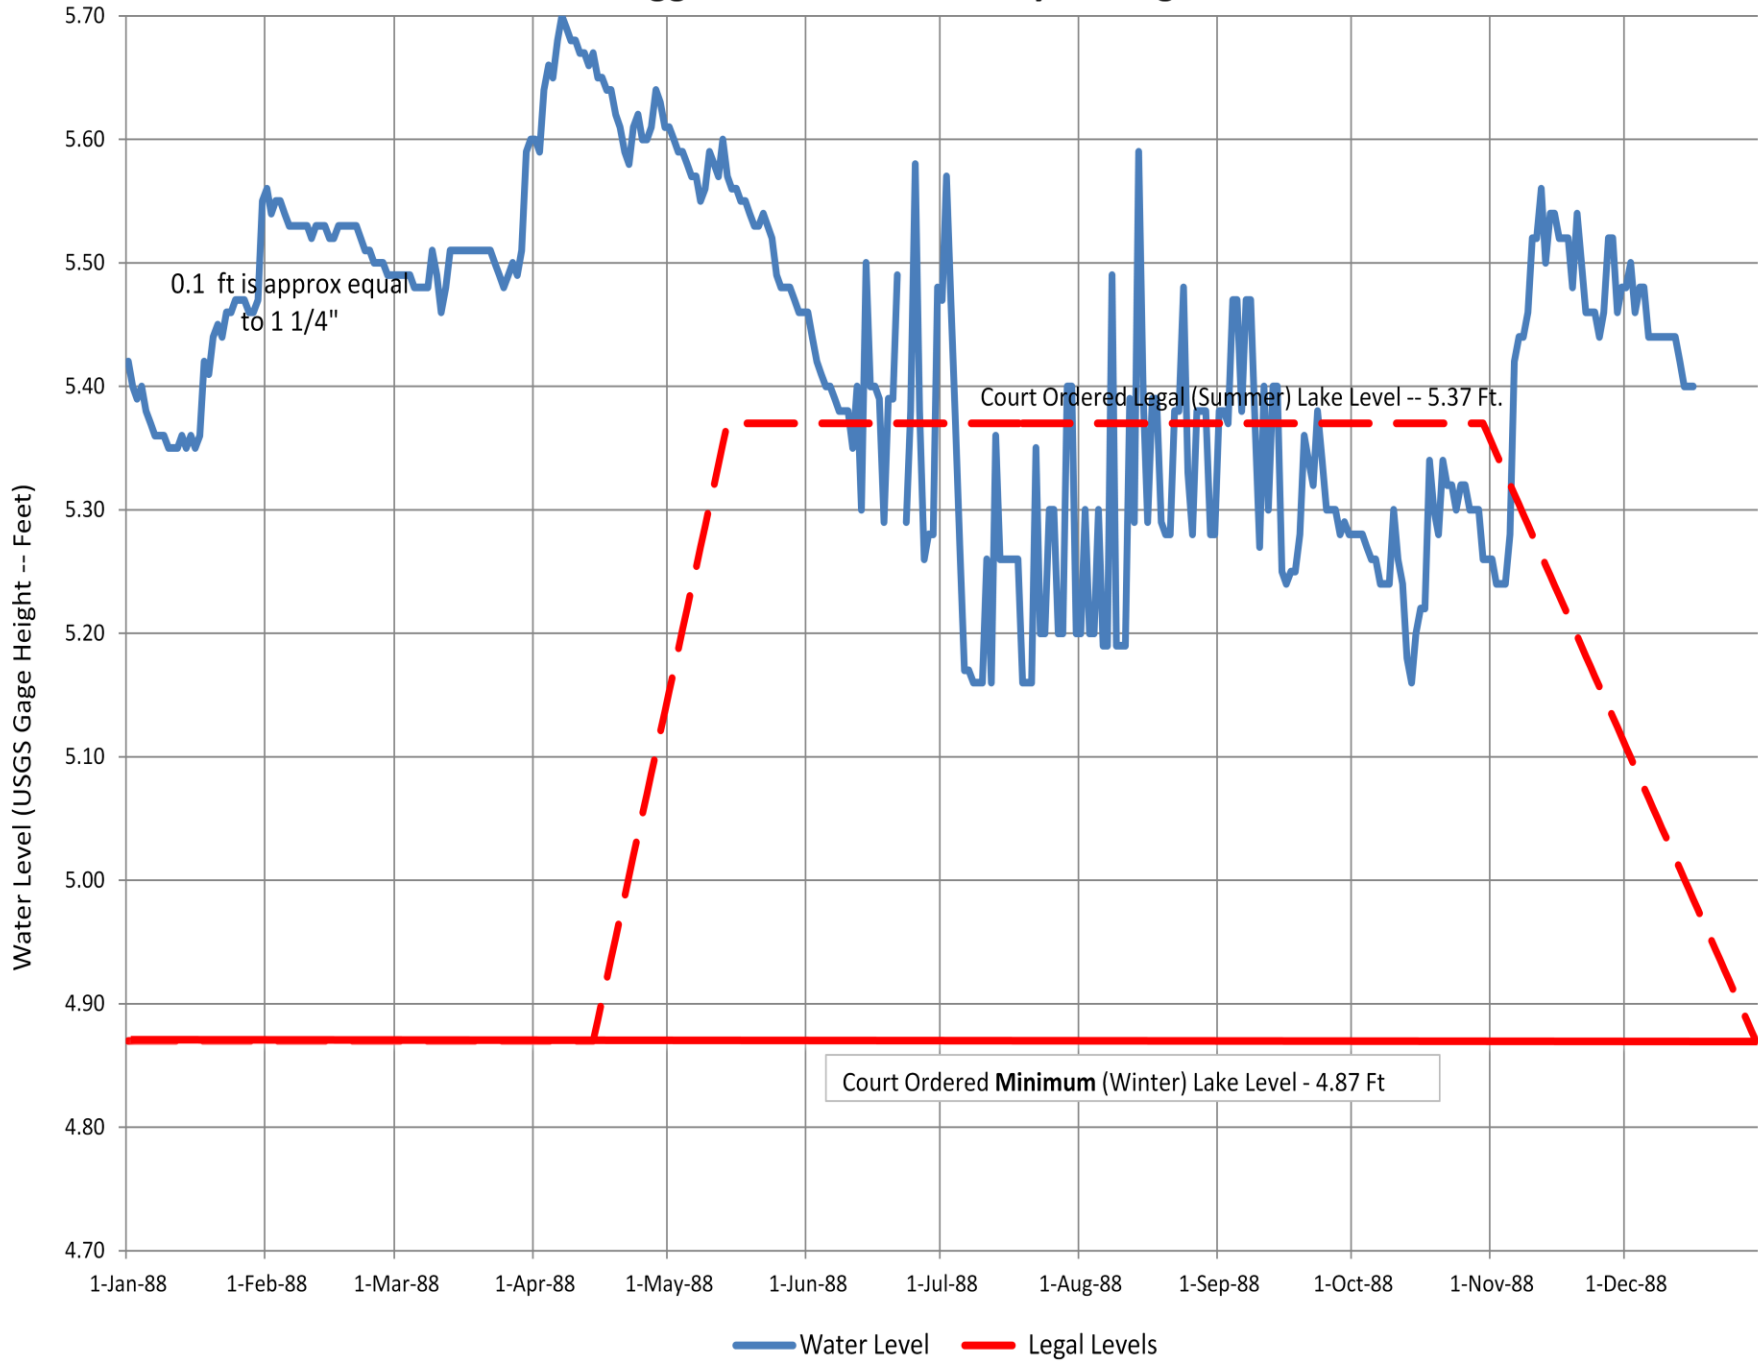

1988CY Higgins Lake -- USGS Daily Average Water Level