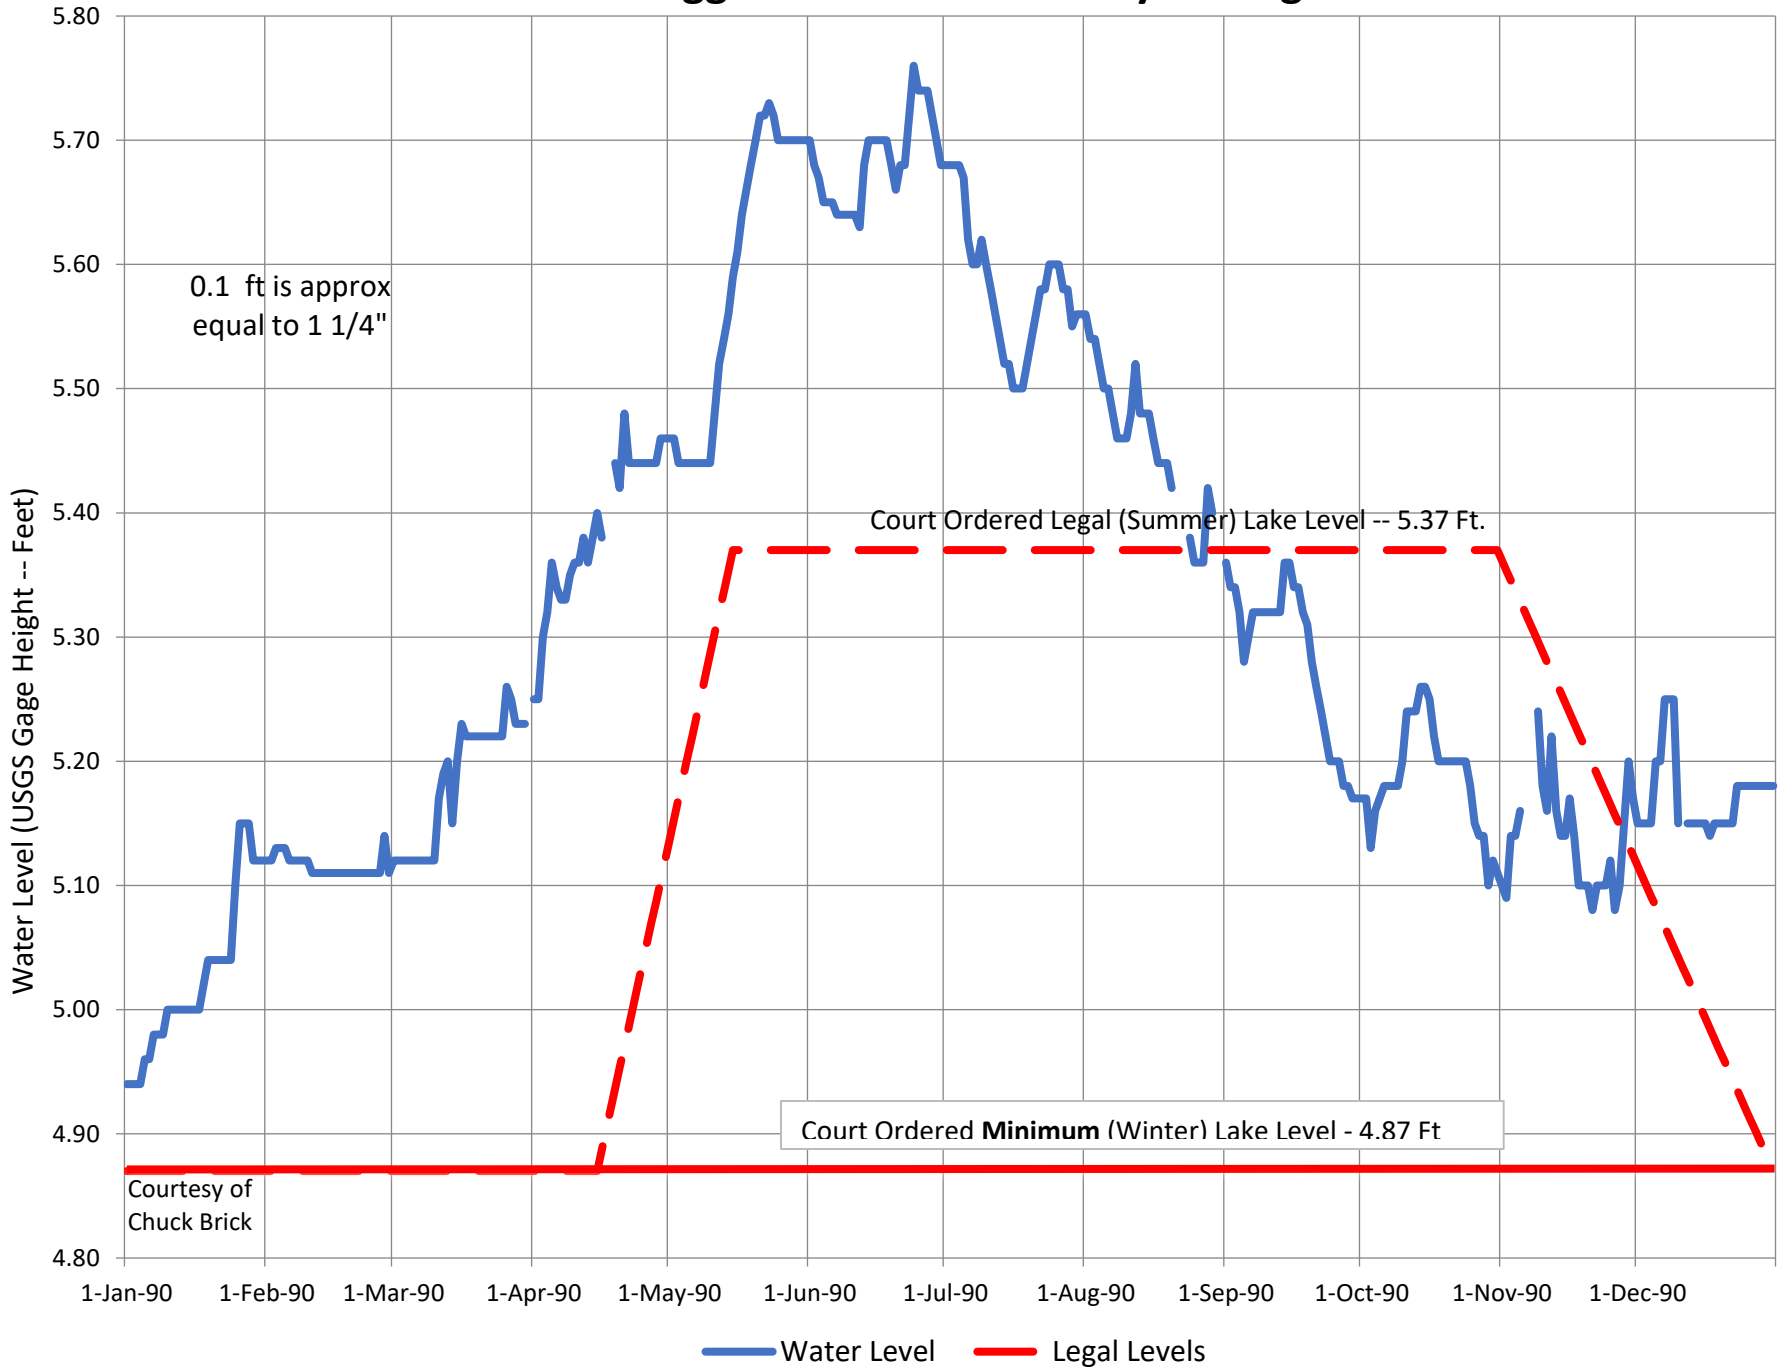

1998CY Higgins Lake -- USGS Daily Average Water Level

1997CY Higgins Lake -- USGS Daily Average Water Level

1996CY Higgins Lake -- USGS Daily Average Water Level

1995CY Higgins Lake -- USGS Daily Average Water Level

1994CY Higgins Lake -- USGS Daily Average Water Level

1993CY Higgins Lake -- USGS Daily Average Water Level

1992CY Higgins Lake -- USGS Daily Average Water Level

1991CY Higgins Lake -- USGS Daily Average Water Level

1990CY Higgins Lake -- USGS Daily Average Water Level

1989CY Higgins Lake -- USGS Daily Average Water Level

1988CY Higgins Lake -- USGS Daily Average Water Level

1987CY Higgins Lake -- USGS Daily Average Water Level