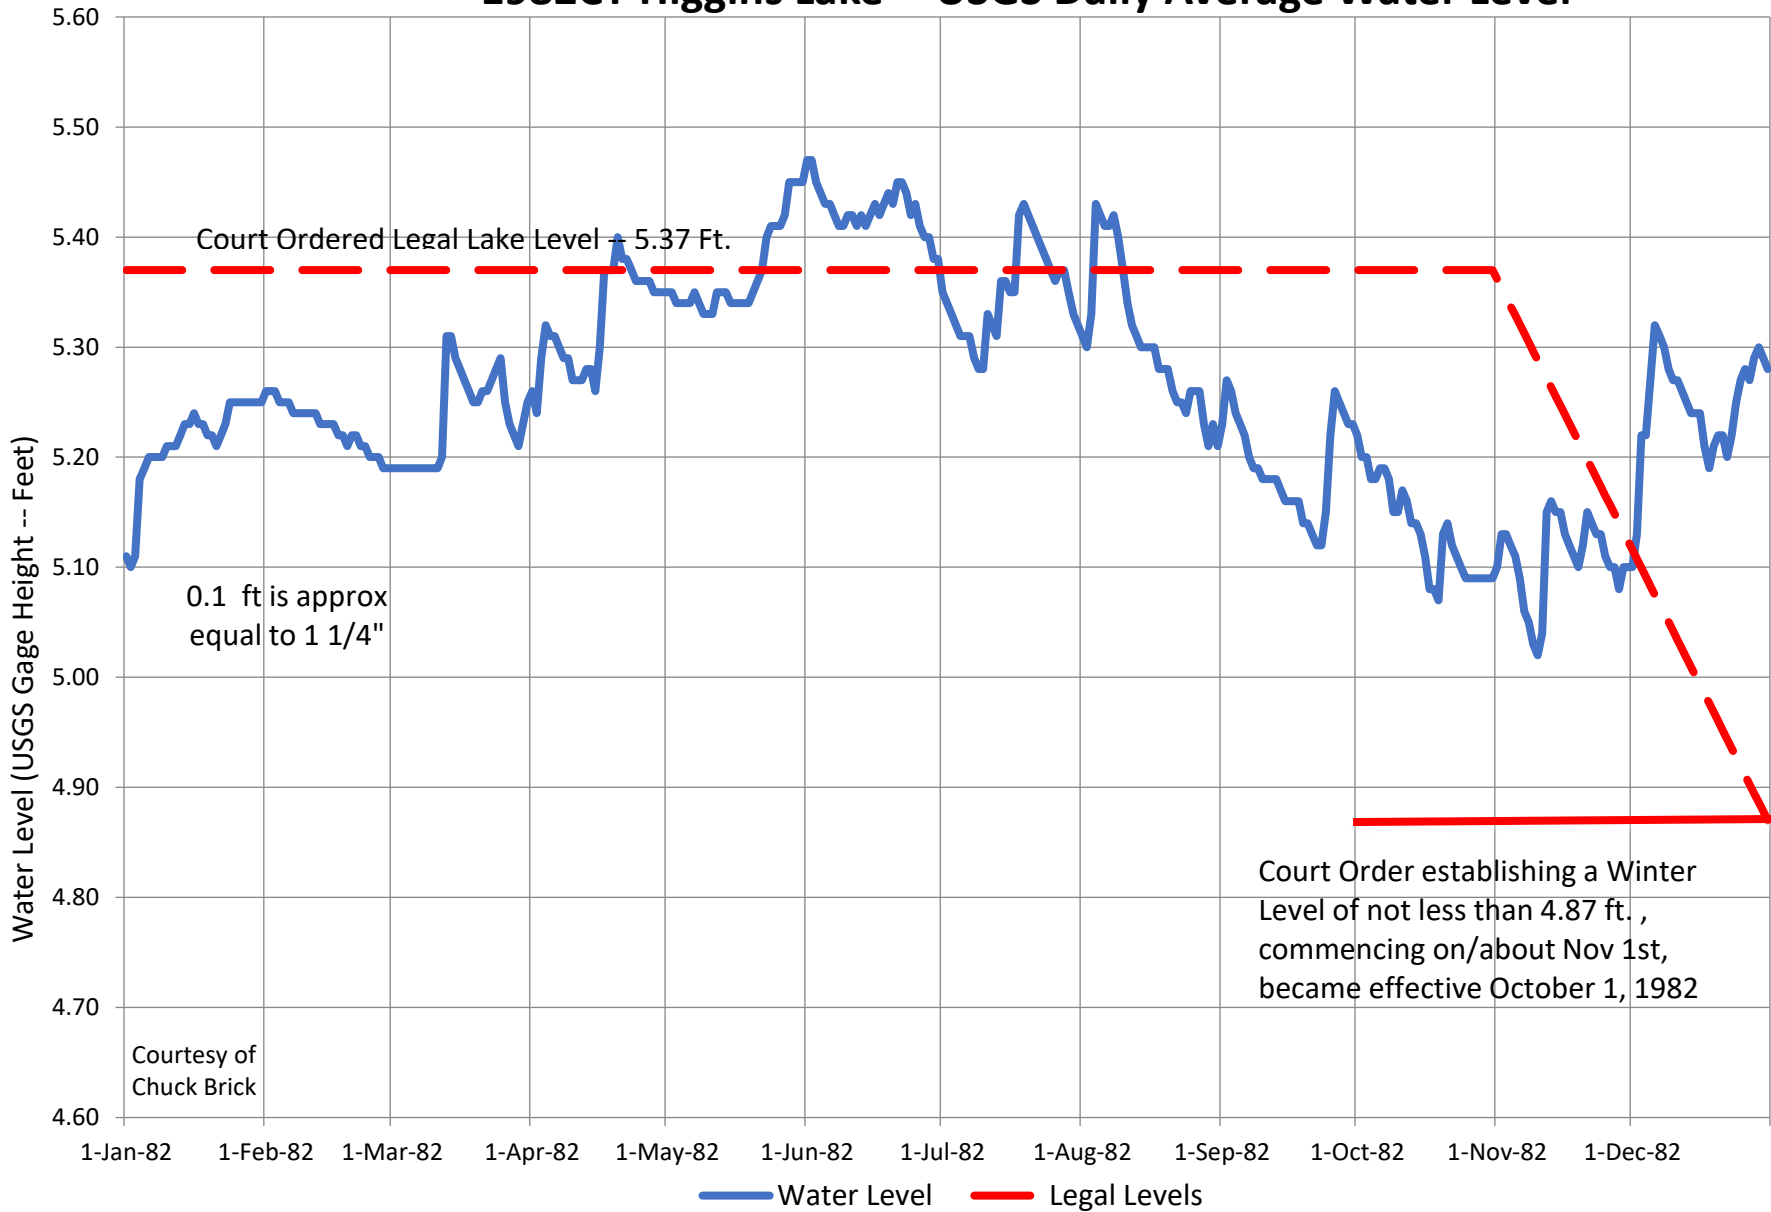

1982CY Higgins Lake -- USGS Daily Average Water Level