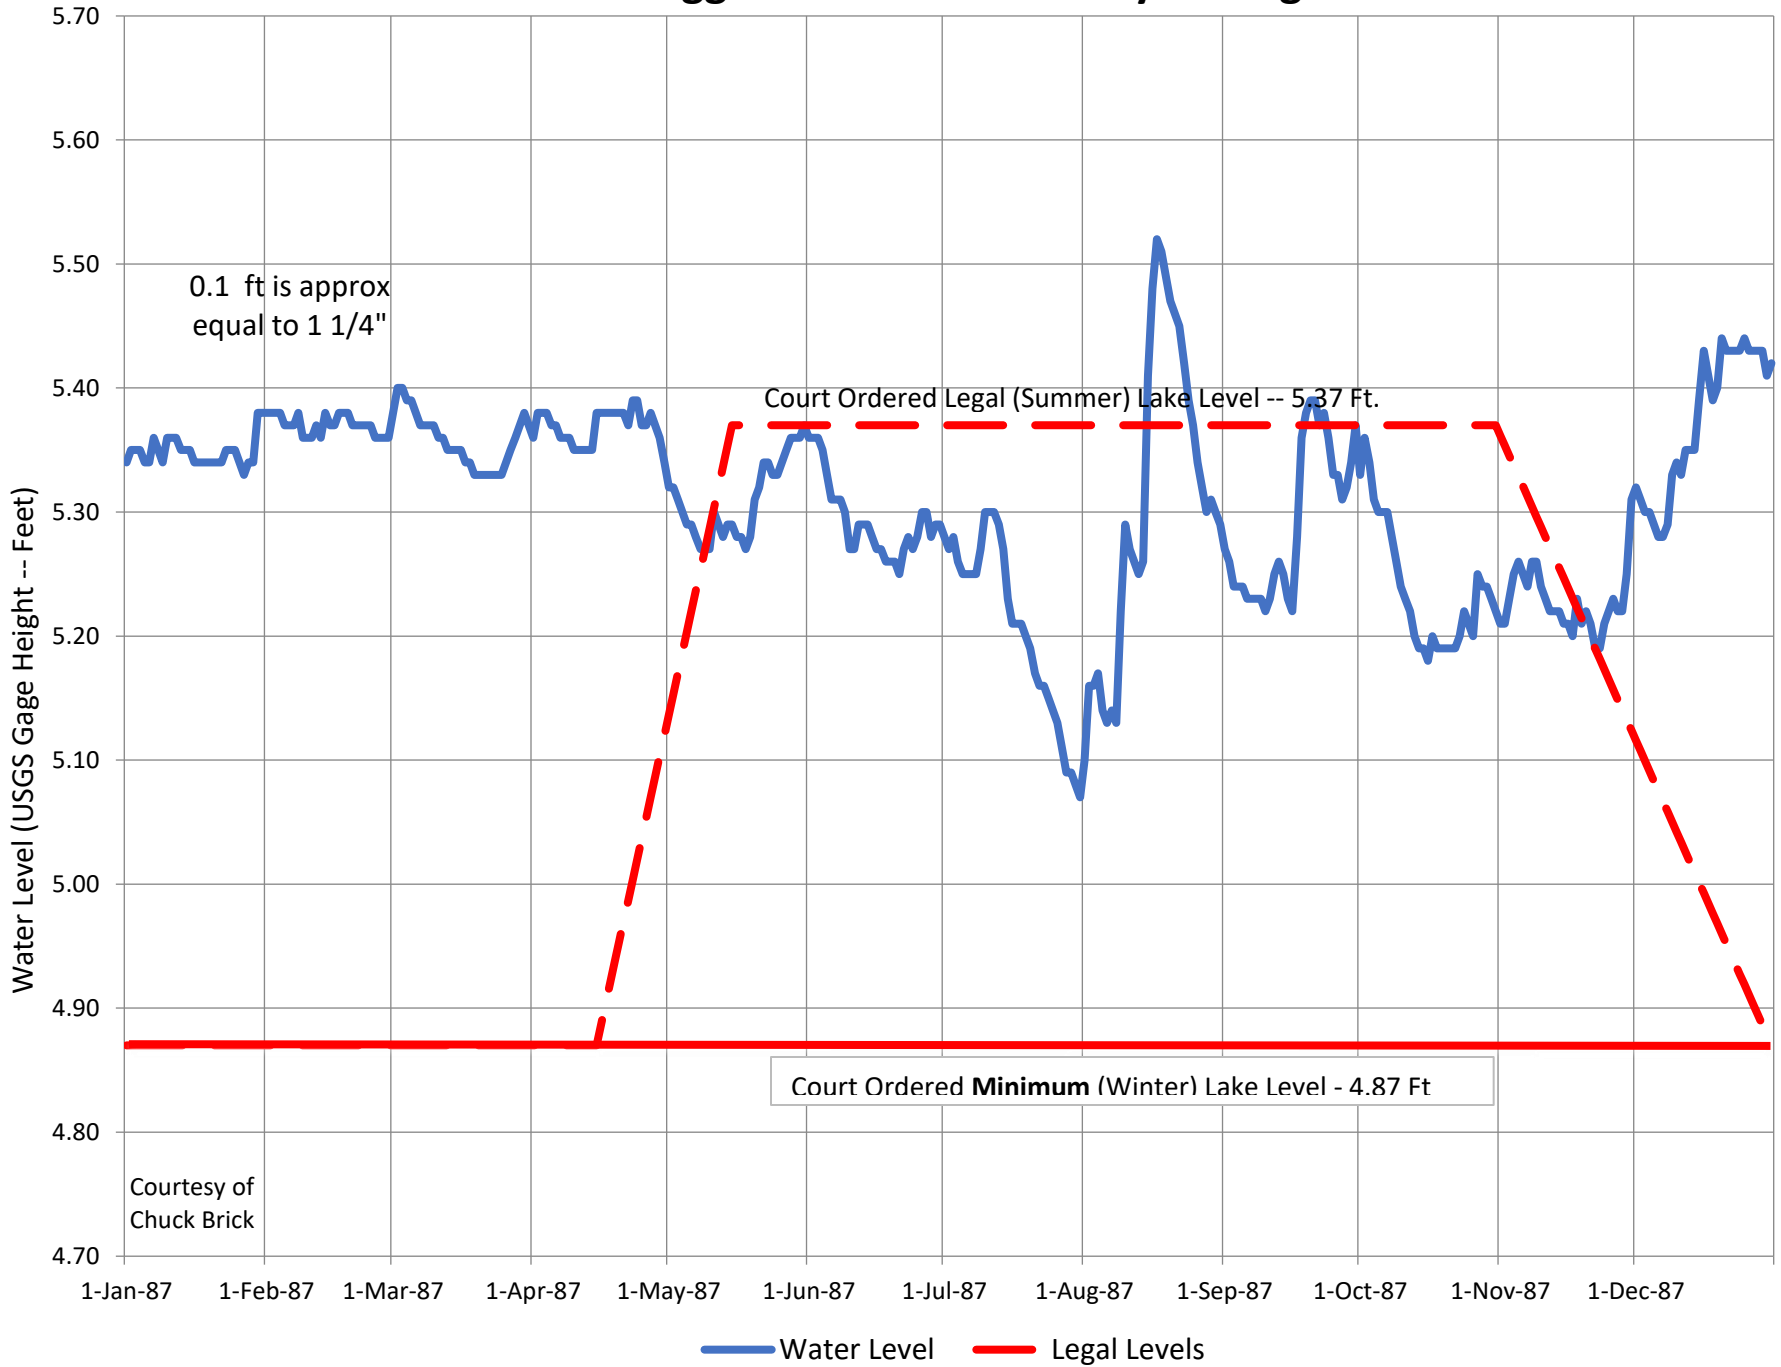

1990CY Higgins Lake -- USGS Daily Average Water Level

1989CY Higgins Lake -- USGS Daily Average Water Level

1988CY Higgins Lake -- USGS Daily Average Water Level

1987CY Higgins Lake -- USGS Daily Average Water Level