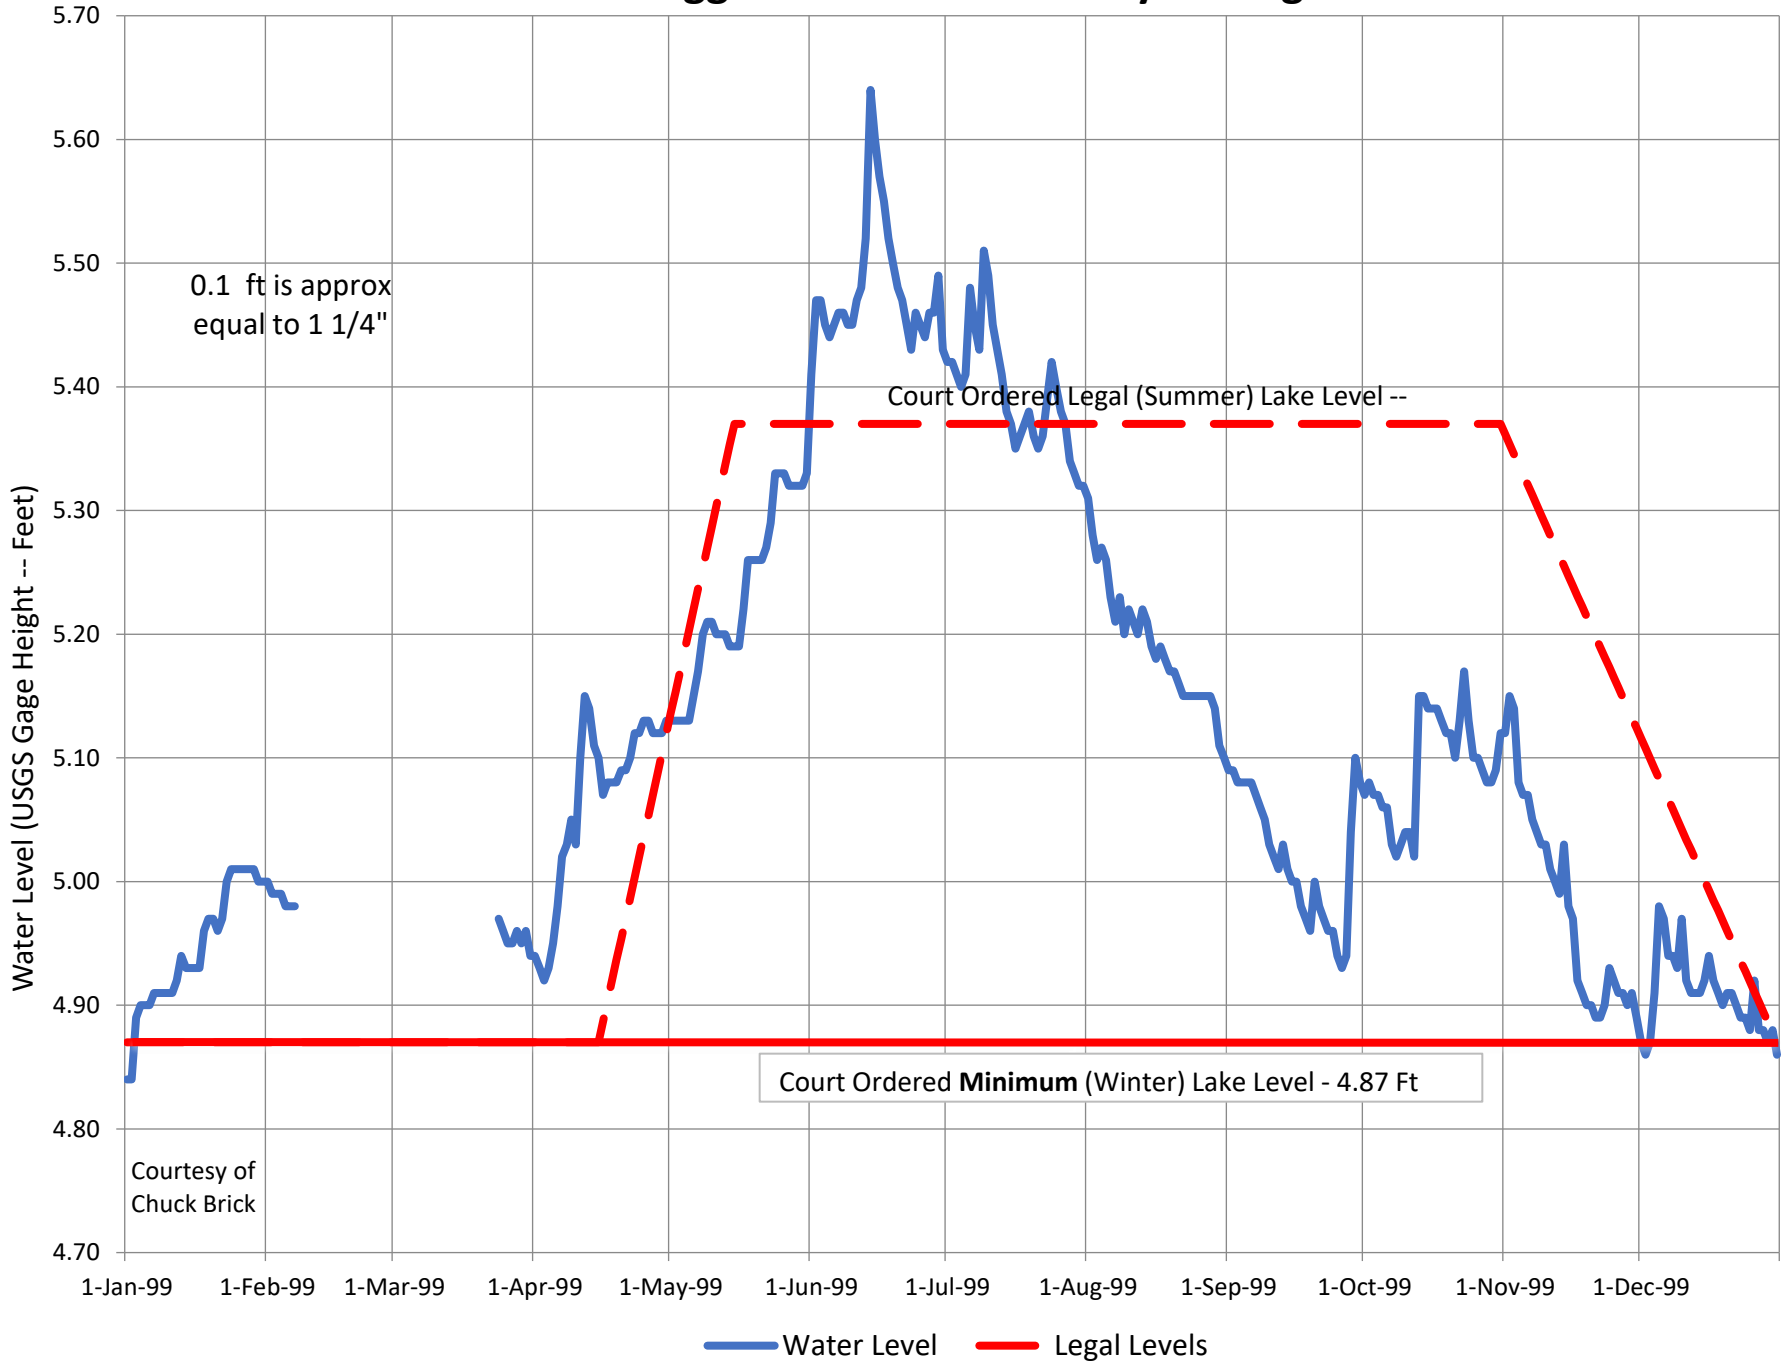

2006CY Higgins Lake -- USGS Daily Average Water Level

2005CY Higgins Lake -- USGS Daily Average Water Level

2004CY Higgins Lake -- USGS Daily Average Water Level

2003CY Higgins Lake -- USGS Daily Average Water Level

2002CY Higgins Lake -- USGS Daily Average Water Level

2001CY Higgins Lake -- USGS Daily Average Water Level

2000CY Higgins Lake -- USGS Daily Average Water Level

1999CY Higgins Lake -- USGS Daily Average Water Level

1998CY Higgins Lake -- USGS Daily Average Water Level

1997CY Higgins Lake -- USGS Daily Average Water Level

1996CY Higgins Lake -- USGS Daily Average Water Level

1995CY Higgins Lake -- USGS Daily Average Water Level