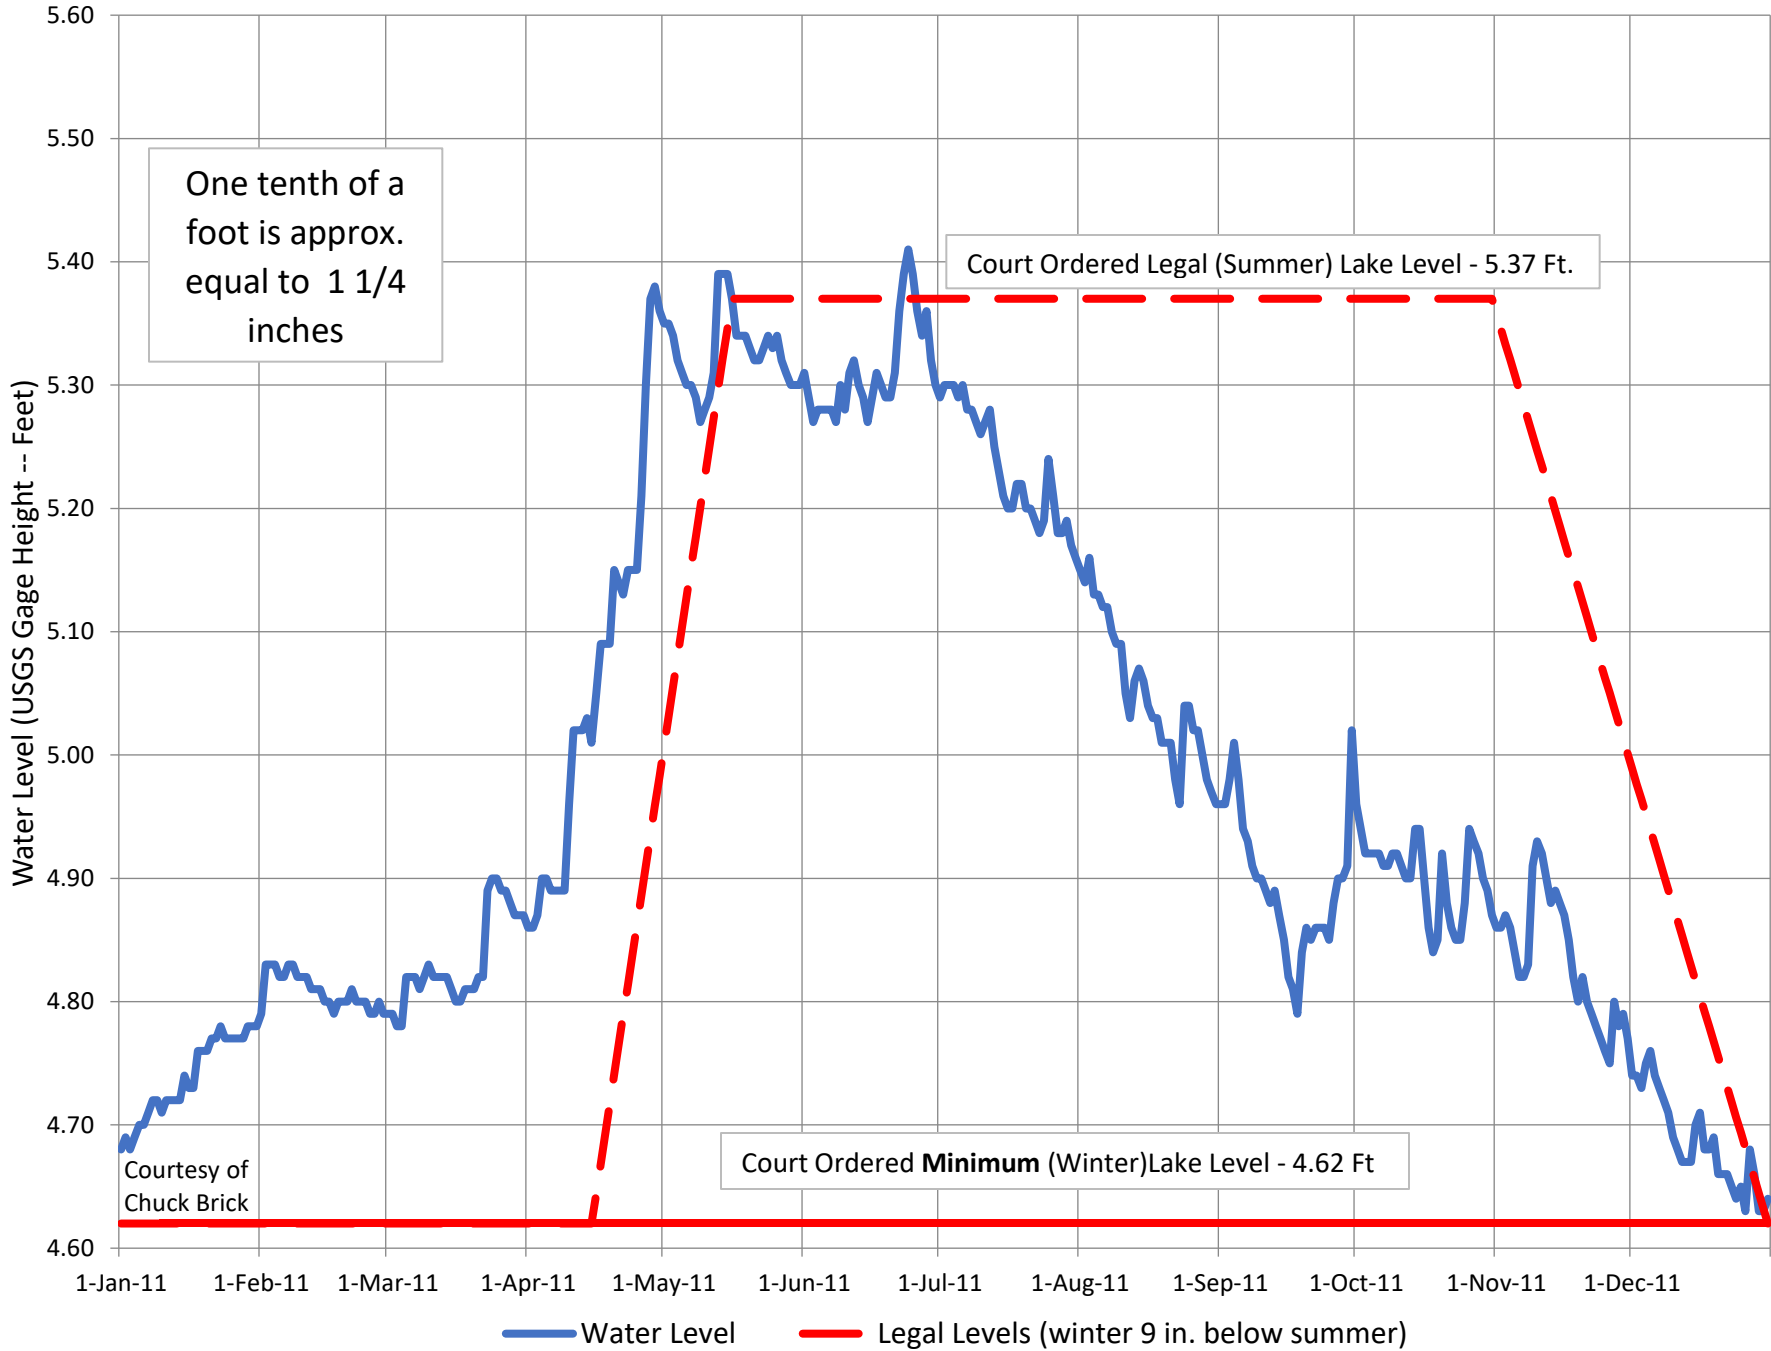

2021CY Higgins Lake -- USGS Daily Average Lake Level

— Lake Level

— Legal Levels - Winter is 6 in. Below Summer

2020CY Higgins Lake -- USGS Daily Average Lake Level

2019CY Higgins Lake -- USGS Daily Average Lake Level

— Lake Level - - - Legal Levels - Winter is 6 in. Below Summer

2018CY Higgins Lake -- USGS Daily Average Lake Level

— Lake Level - - - Legal Levels - Winter is 6 in. Below Summer

2017CY Higgins Lake -- USGS Daily Average Water Level

— Water Level - - - Legal Levels - Winter 6 in. Below Summer

2016CY Higgins Lake -- USGS Daily Average Water Level

2015CY Higgins Lake -- USGS Daily Average Water Level

2014CY Higgins Lake -- USGS Daily Average Water Level

2013CY Higgins Lake -- USGS Daily Average Water Level

2012 CY Higgins Lake -- USGS Daily Average Water Level

2011CY Higgins Lake -- USGS Daily Average Water Level

2010CY Higgins Lake -- USGS Daily Average Water Level