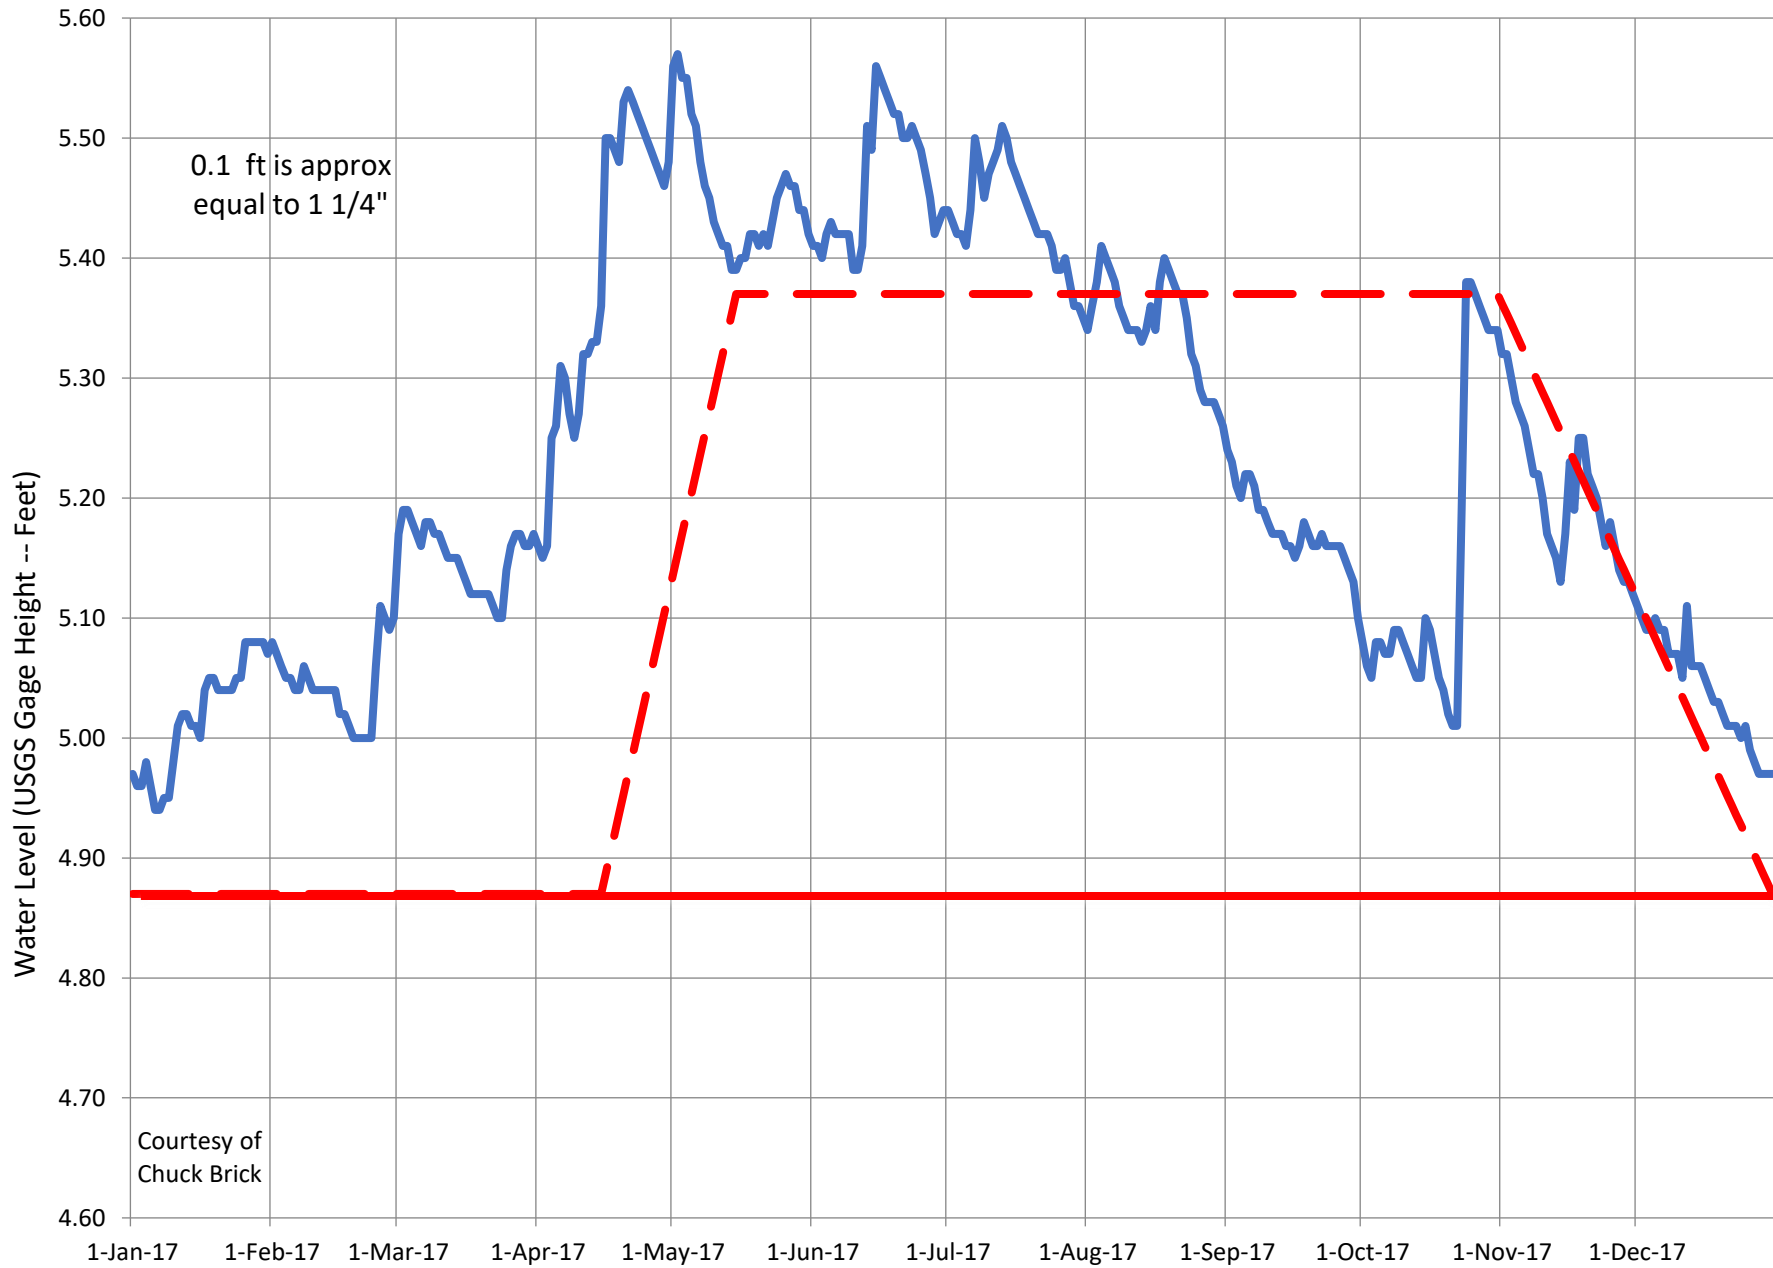

2021CY Higgins Lake -- USGS Daily Average Lake Level

— Lake Level

— Legal Levels - Winter is 6 in. Below Summer

2020CY Higgins Lake -- USGS Daily Average Lake Level

2019CY Higgins Lake -- USGS Daily Average Lake Level

— Lake Level - - - Legal Levels - Winter is 6 in. Below Summer

2018CY Higgins Lake -- USGS Daily Average Lake Level

— Lake Level - - - Legal Levels - Winter is 6 in. Below Summer

2017CY Higgins Lake -- USGS Daily Average Water Level