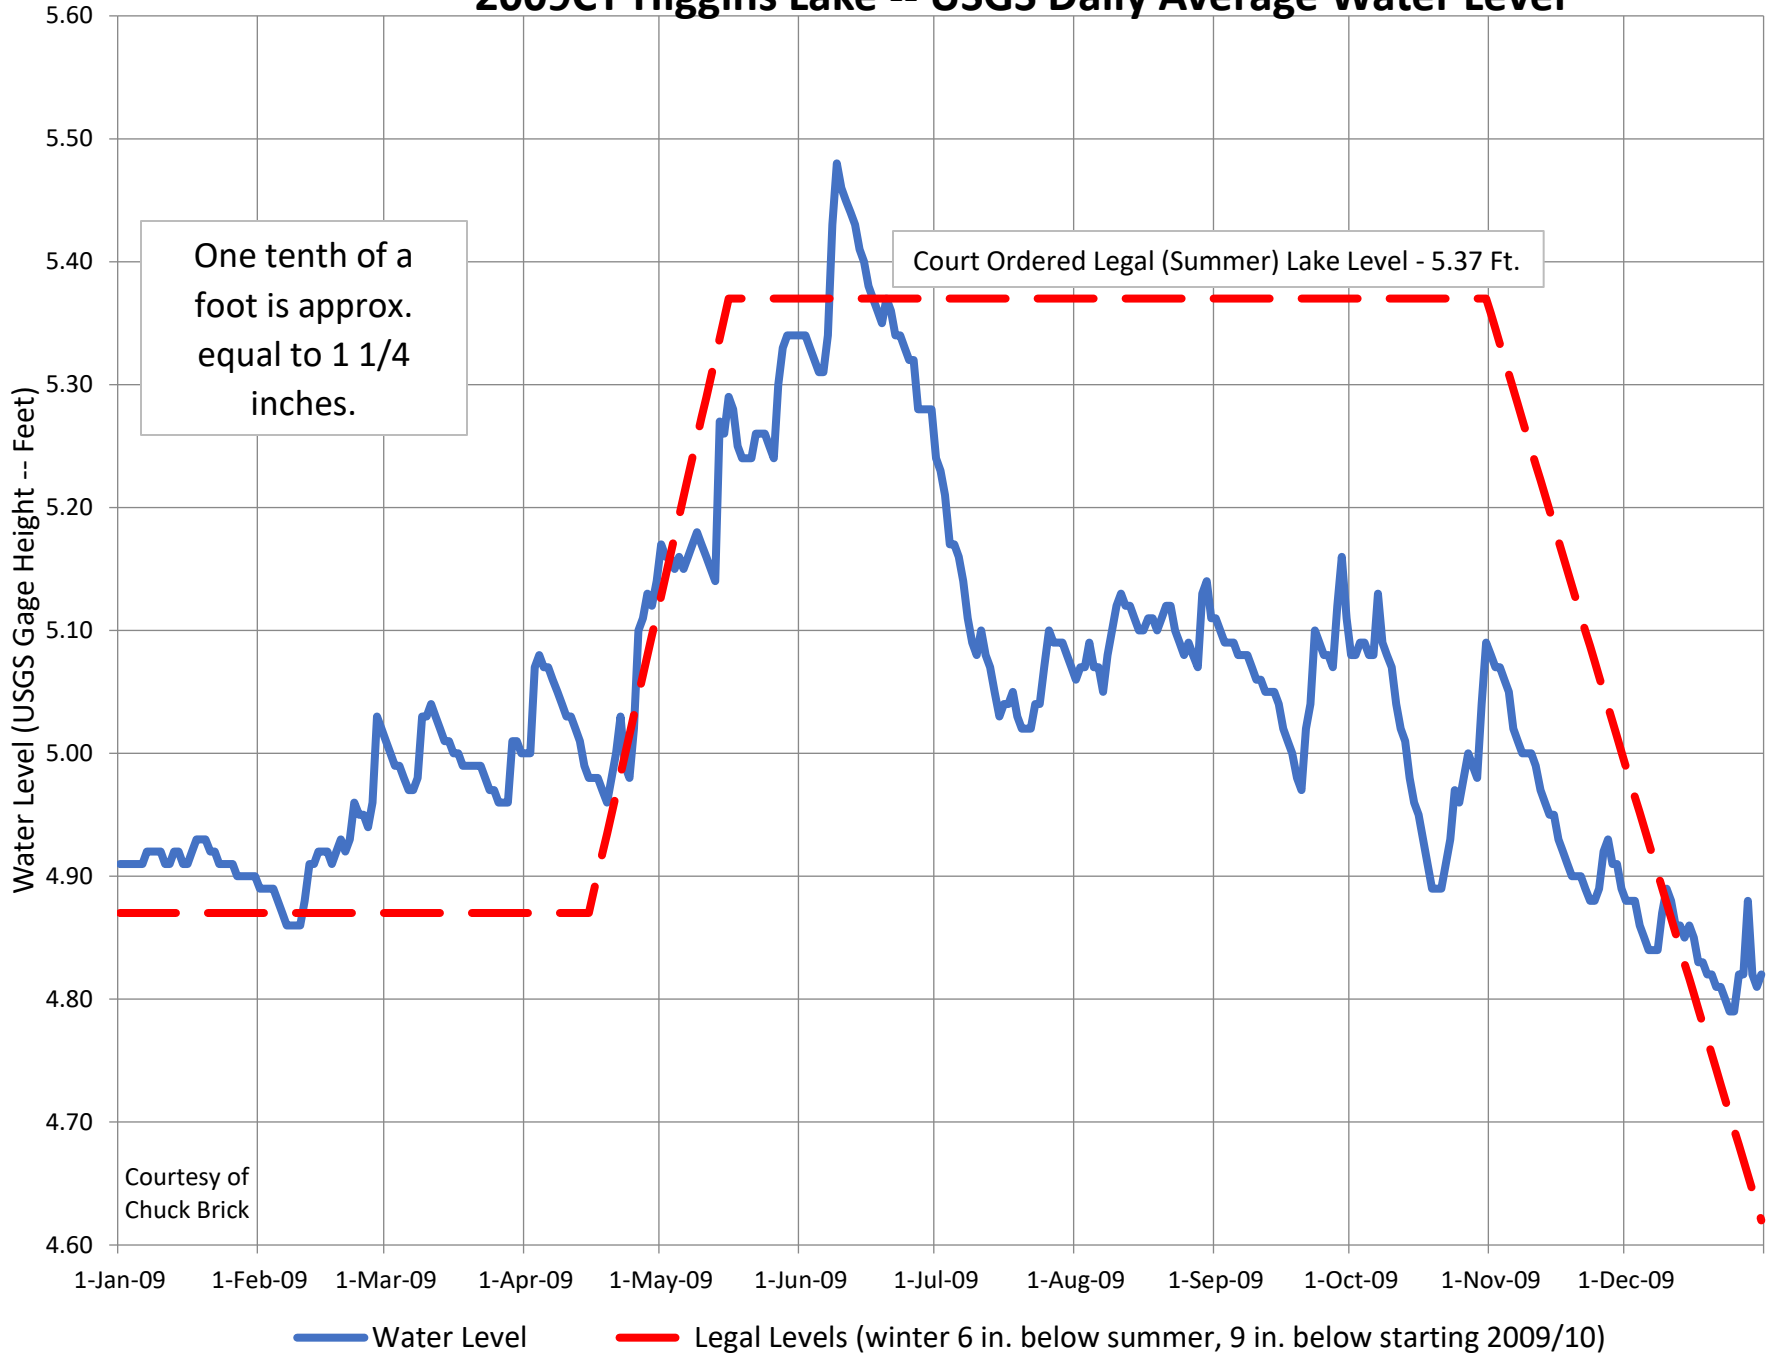

— Lake Level - - - Legal Levels - Winter is 6 in. Below Summer

2018CY Higgins Lake -- USGS Daily Average Lake Level

— Lake Level - - - Legal Levels - Winter is 6 in. Below Summer

2017CY Higgins Lake -- USGS Daily Average Water Level

— Water Level - - - Legal Levels - Winter 6 in. Below Summer

2016CY Higgins Lake -- USGS Daily Average Water Level

2015CY Higgins Lake -- USGS Daily Average Water Level

2014CY Higgins Lake -- USGS Daily Average Water Level

2013CY Higgins Lake -- USGS Daily Average Water Level

2012 CY Higgins Lake -- USGS Daily Average Water Level

2011CY Higgins Lake -- USGS Daily Average Water Level

2010CY Higgins Lake -- USGS Daily Average Water Level

2009CY Higgins Lake -- USGS Daily Average Water Level

2008CY Higgins Lake -- USGS Daily Average Water Level

2007CY Higgins Lake -- USGS Daily Average Water Level

— Water Level - - - Legal Levels (winter 6 in. below summer)