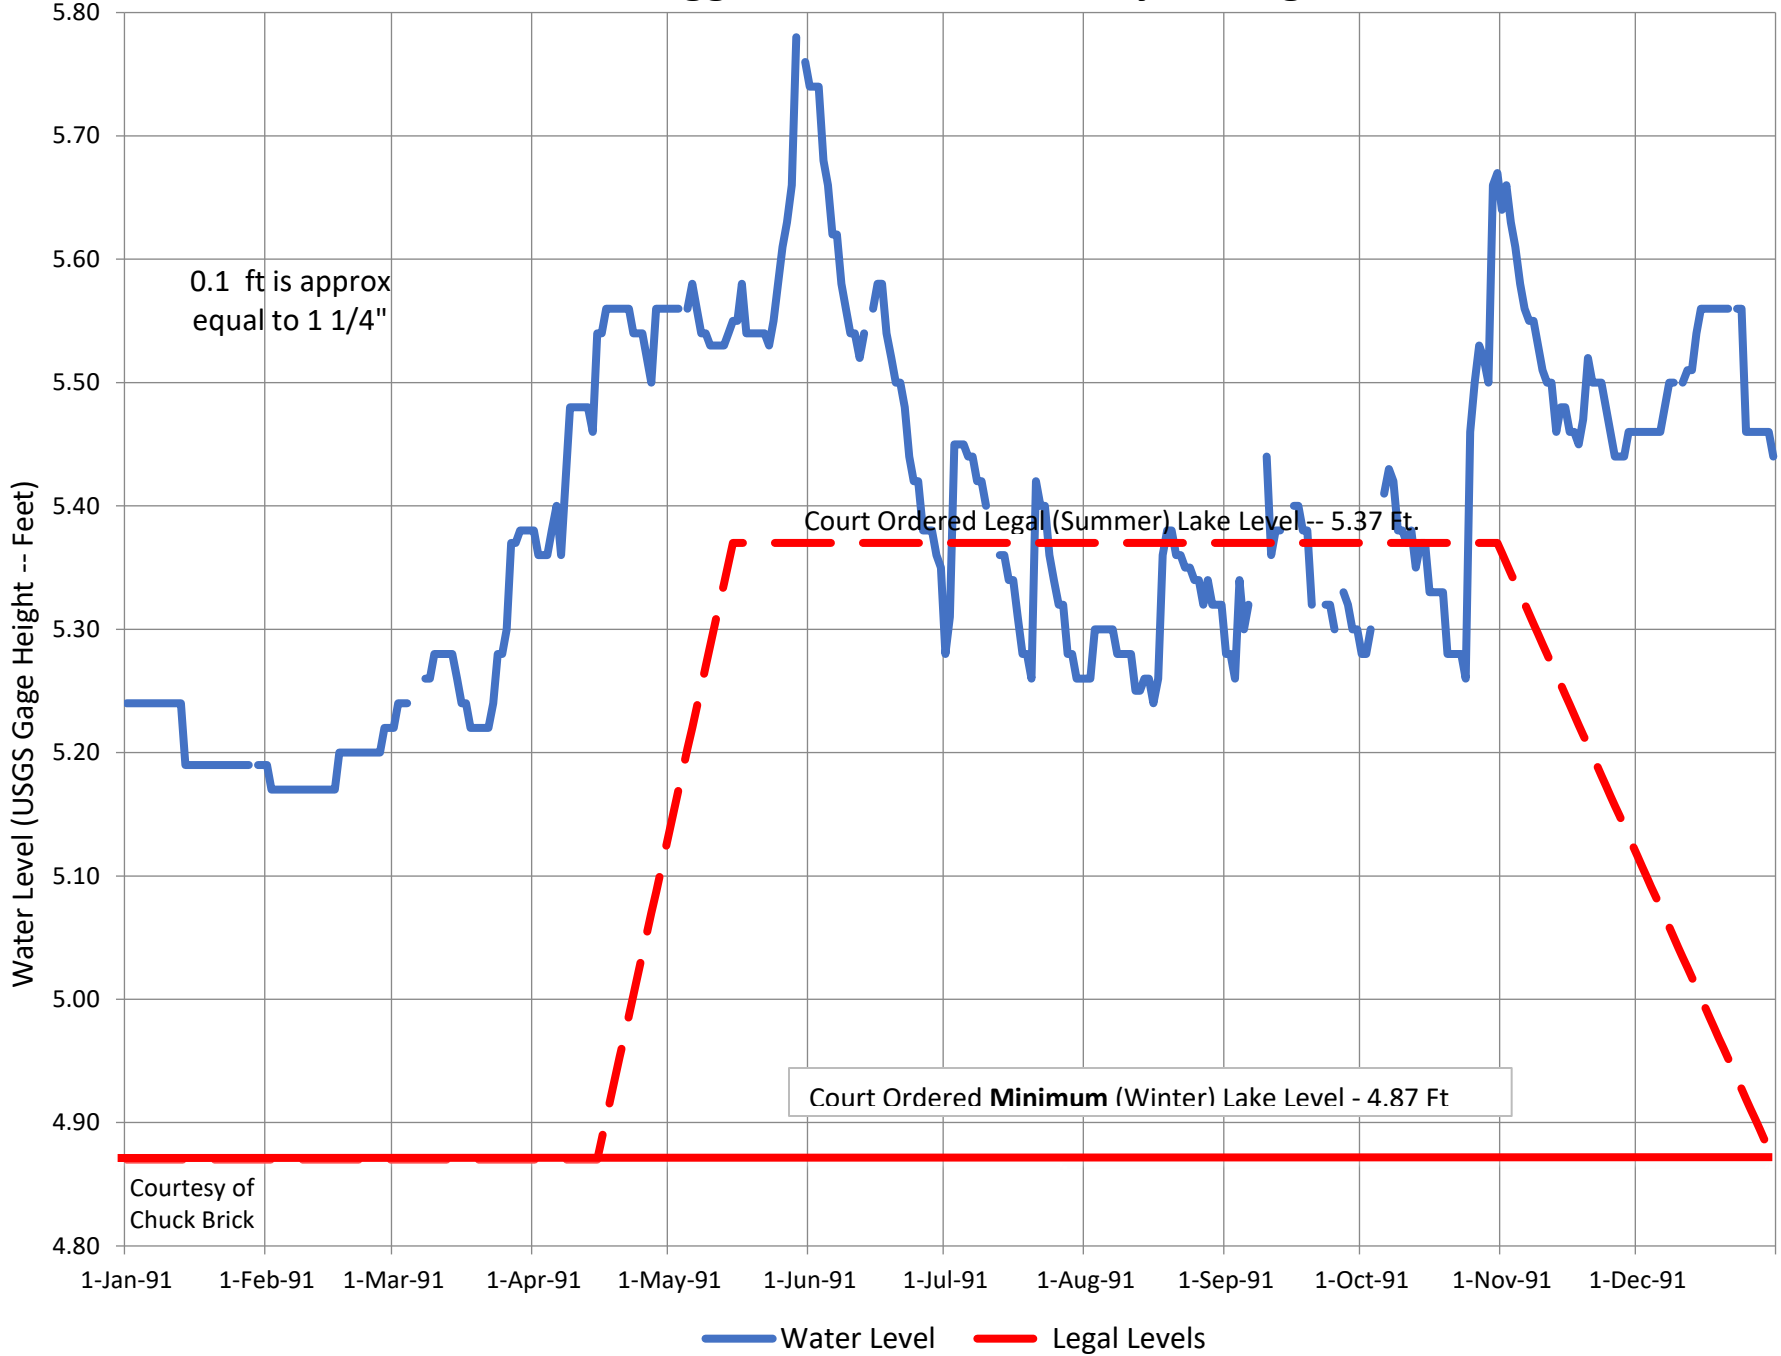

1998CY Higgins Lake -- USGS Daily Average Water Level

1997CY Higgins Lake -- USGS Daily Average Water Level

1996CY Higgins Lake -- USGS Daily Average Water Level

1995CY Higgins Lake -- USGS Daily Average Water Level

1994CY Higgins Lake -- USGS Daily Average Water Level

1993CY Higgins Lake -- USGS Daily Average Water Level

1992CY Higgins Lake -- USGS Daily Average Water Level

1991CY Higgins Lake -- USGS Daily Average Water Level