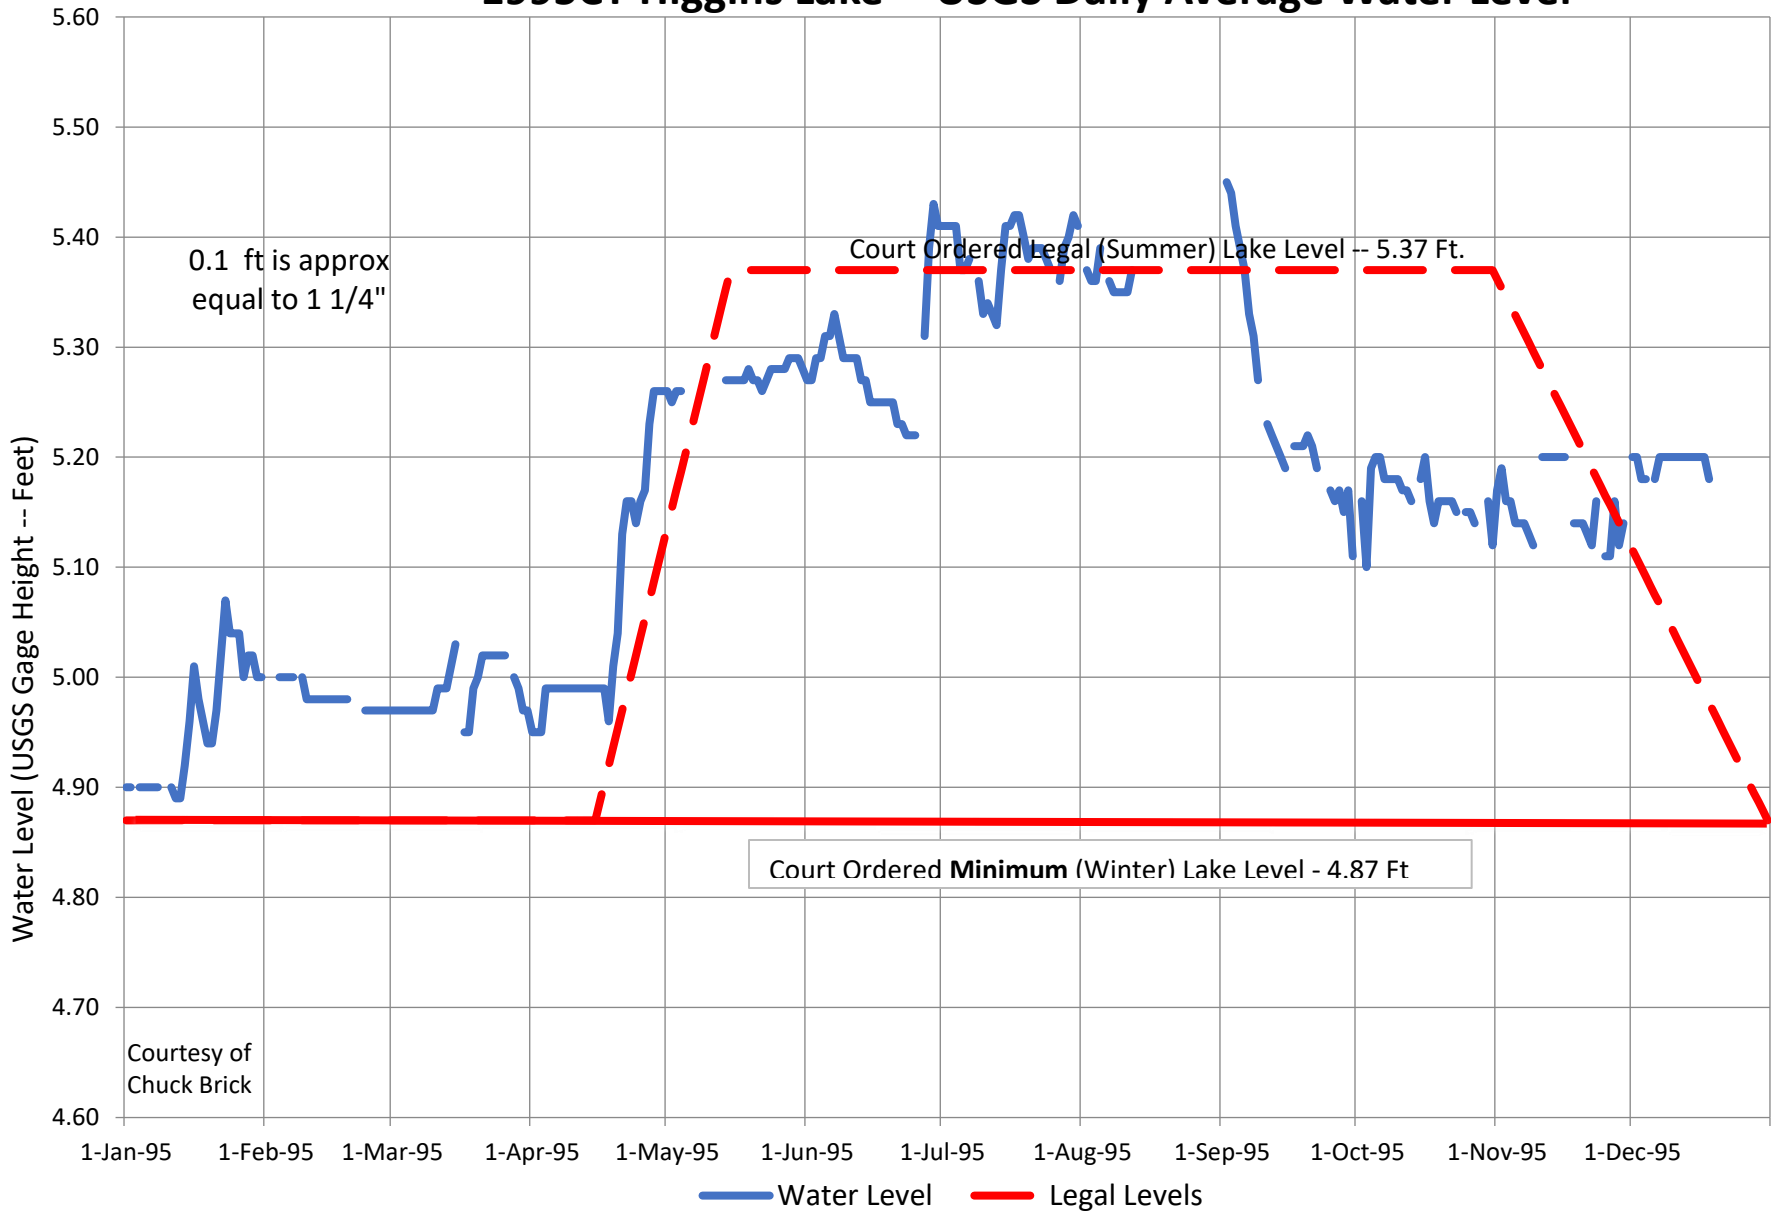

1998CY Higgins Lake -- USGS Daily Average Water Level

1997CY Higgins Lake -- USGS Daily Average Water Level

1996CY Higgins Lake -- USGS Daily Average Water Level

1995CY Higgins Lake -- USGS Daily Average Water Level