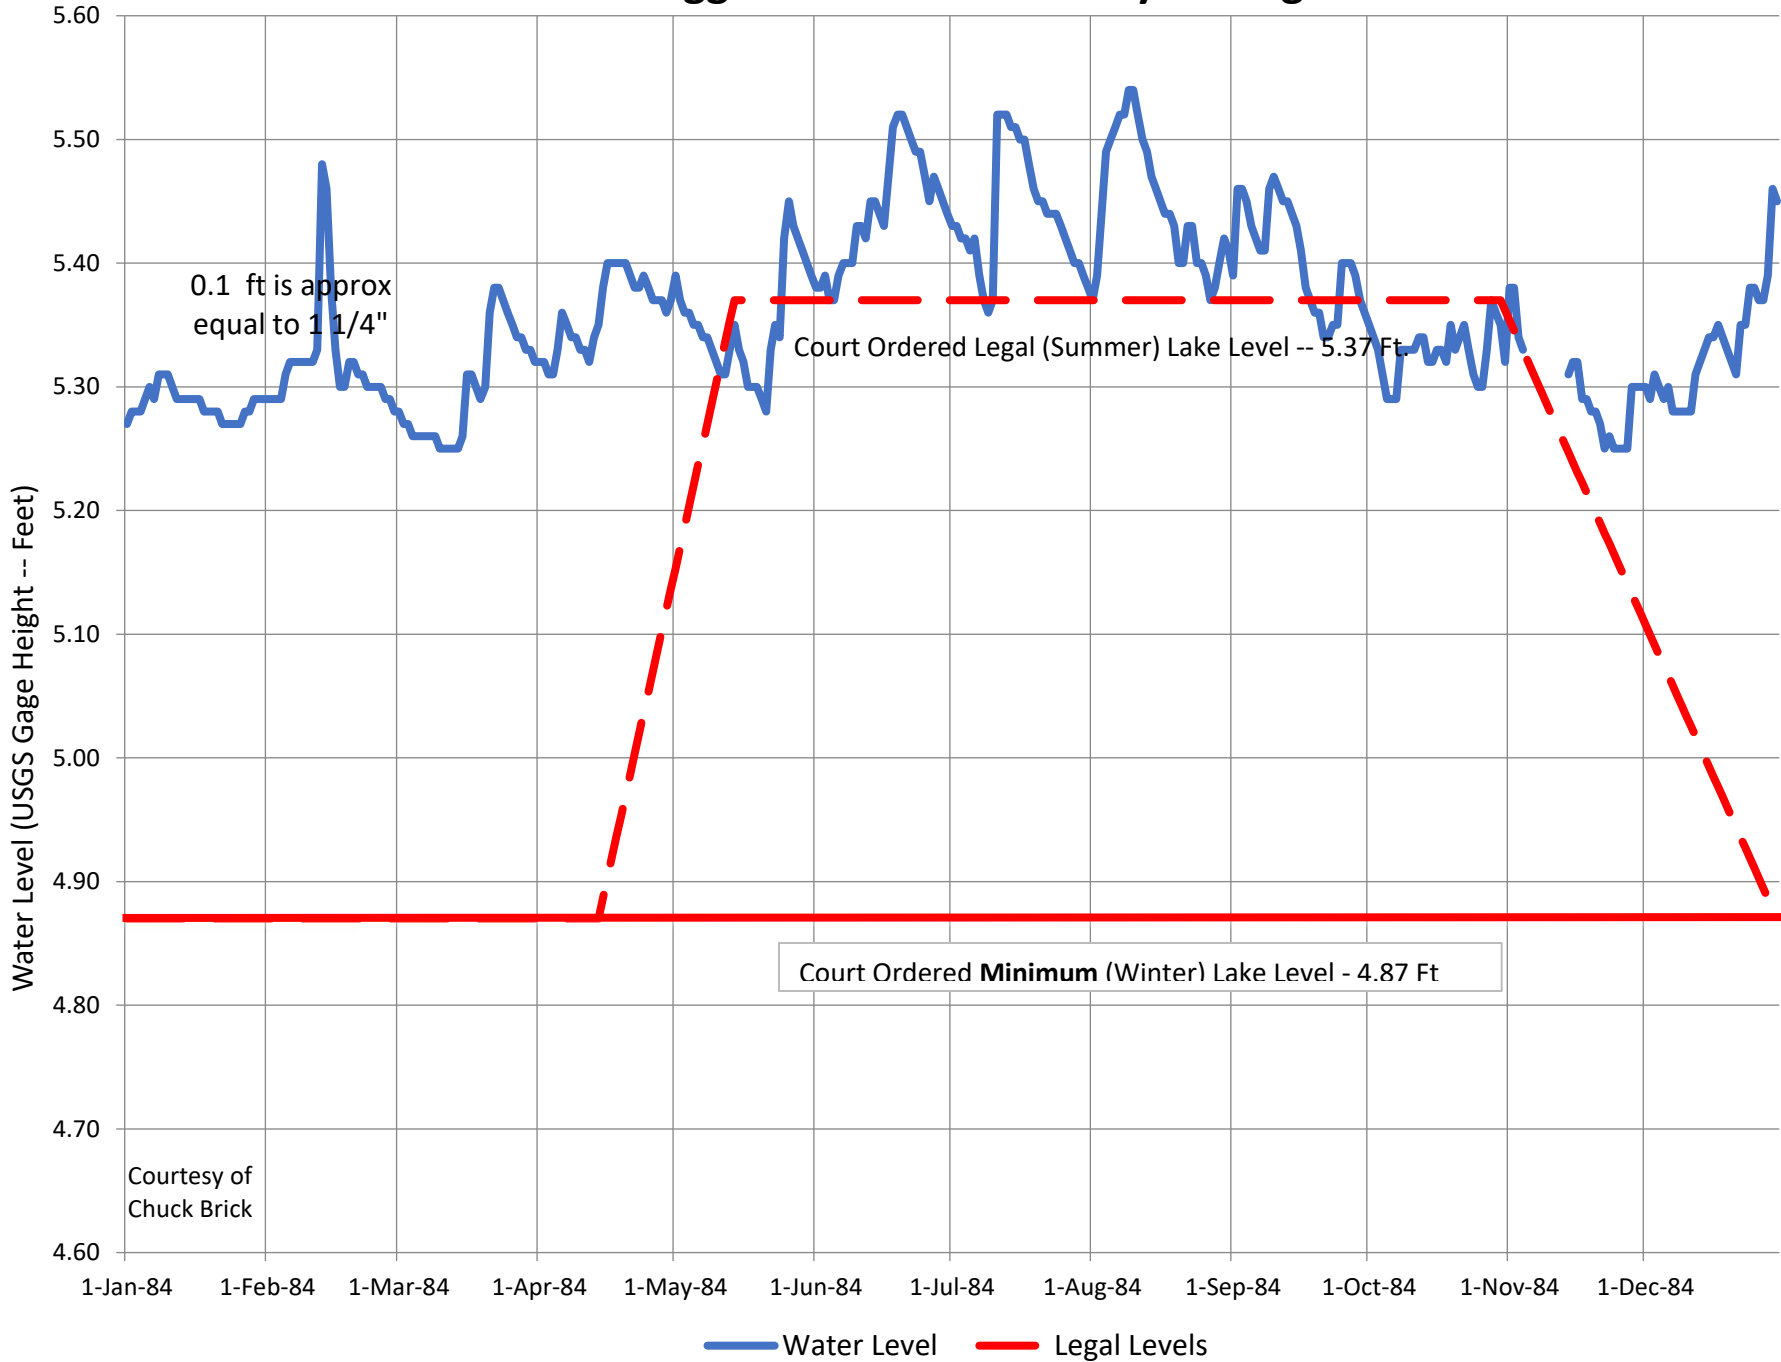

1984CY Higgins Lake -- USGS Daily Average Water Level