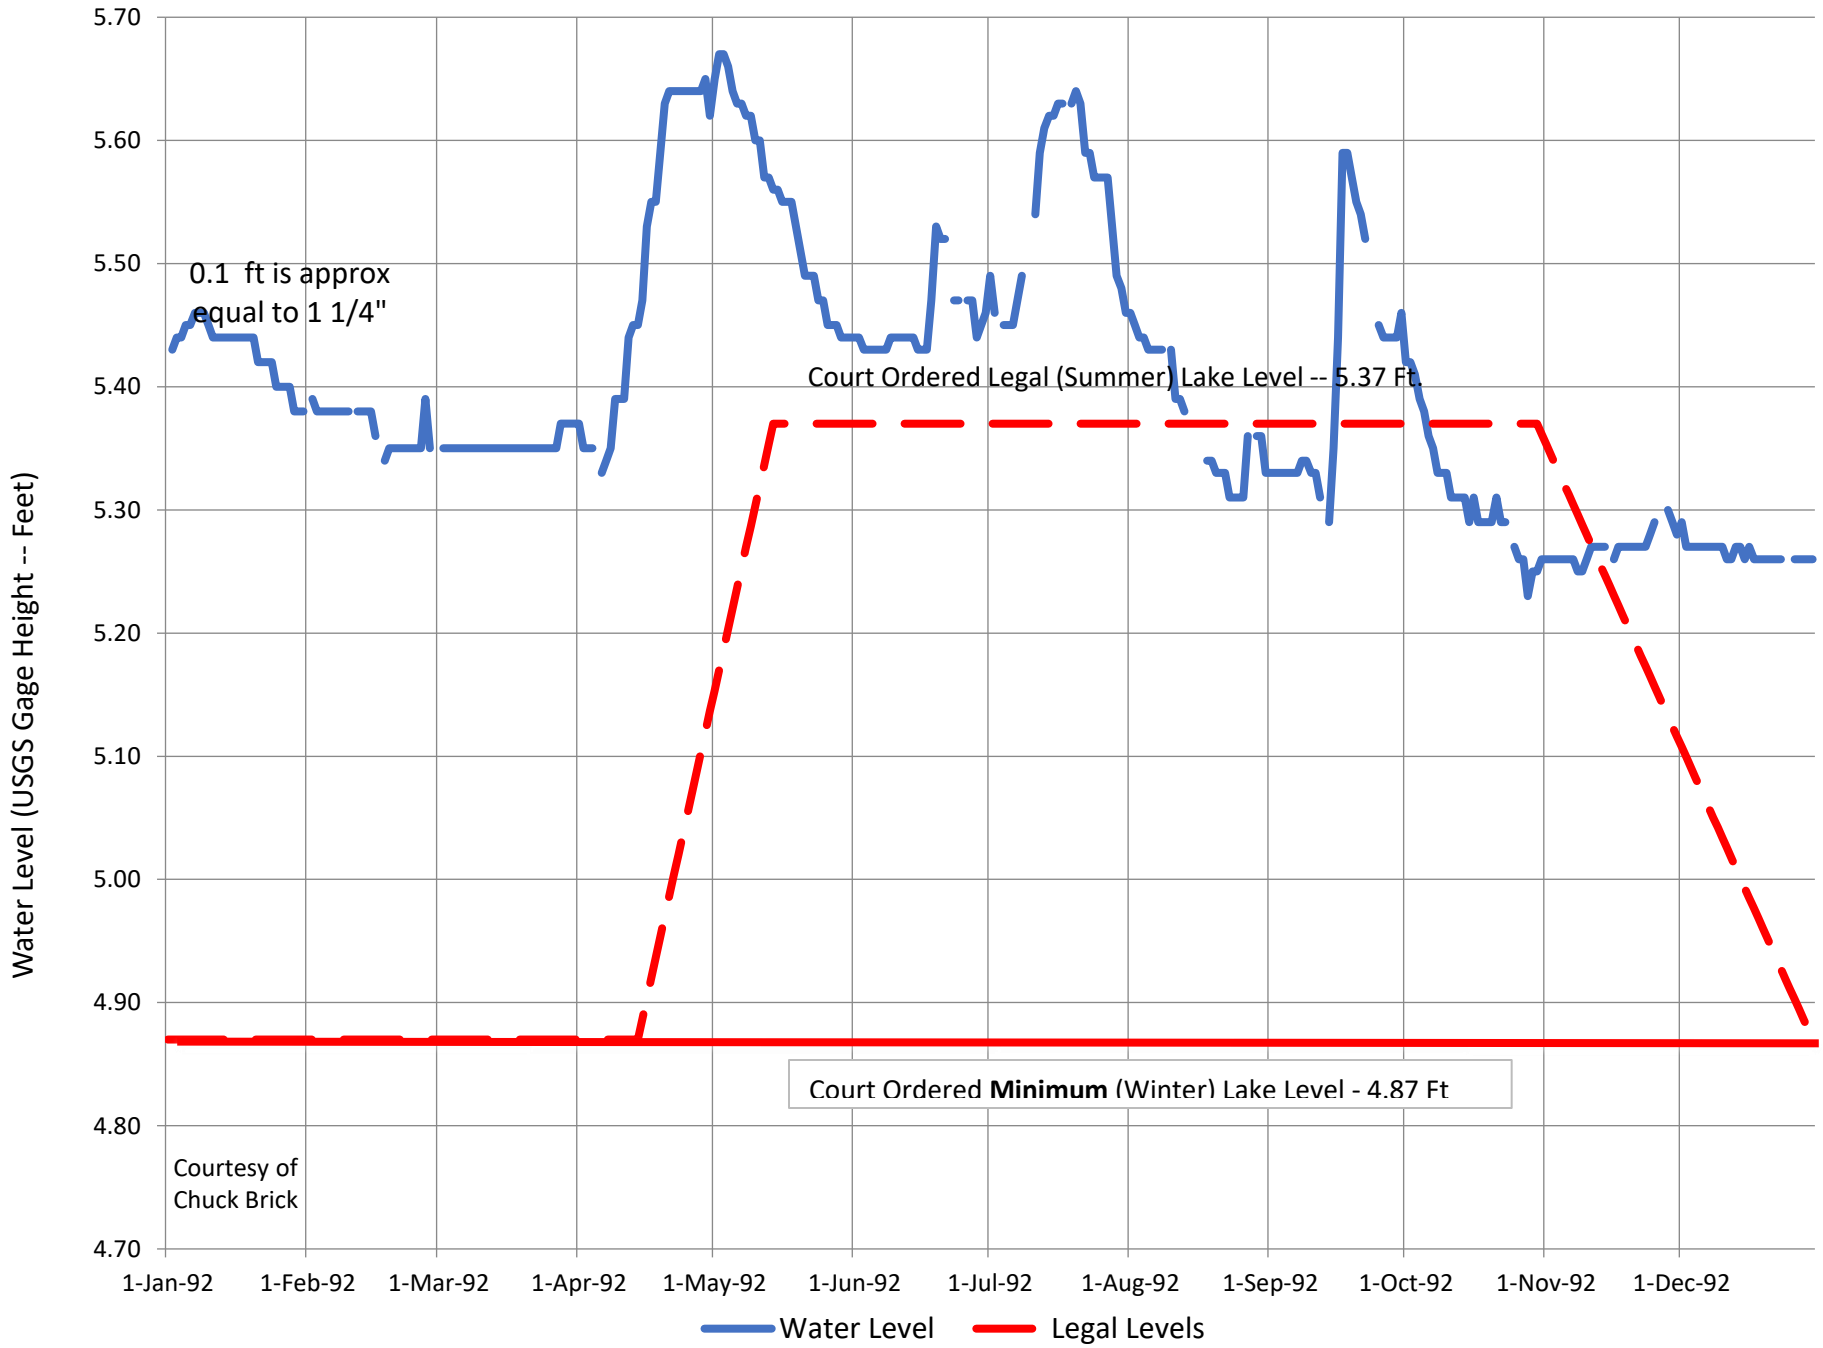

1992CY Higgins Lake -- USGS Daily Average Water Level