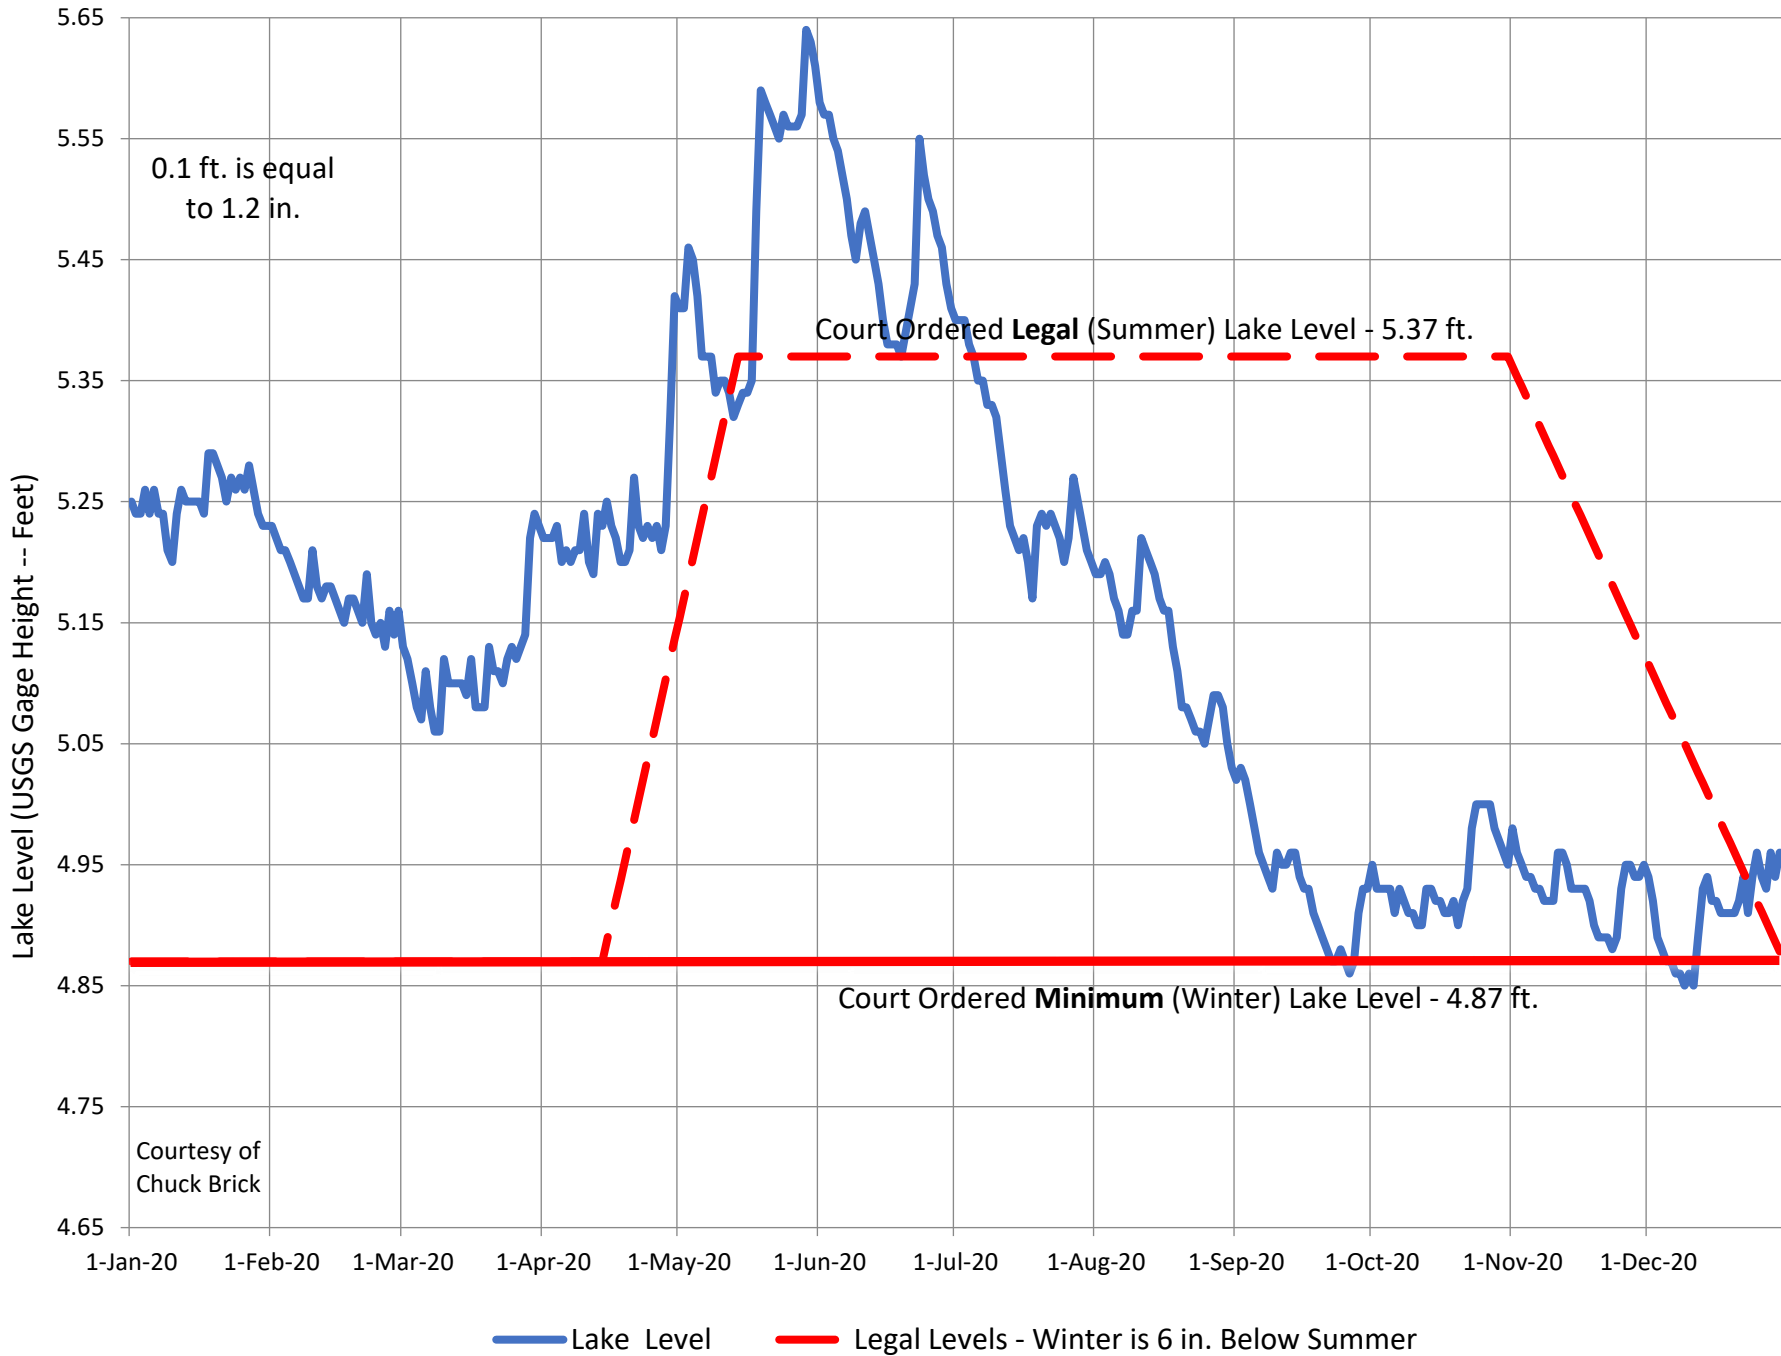

2021CY Higgins Lake -- USGS Daily Average Lake Level

— Lake Level

— Legal Levels - Winter is 6 in. Below Summer

2020CY Higgins Lake -- USGS Daily Average Lake Level

2019CY Higgins Lake -- USGS Daily Average Lake Level

— Lake Level - - - Legal Levels - Winter is 6 in. Below Summer

2018CY Higgins Lake -- USGS Daily Average Lake Level

— Lake Level - - - Legal Levels - Winter is 6 in. Below Summer

2017CY Higgins Lake -- USGS Daily Average Water Level

— Water Level - - - Legal Levels - Winter 6 in. Below Summer

2016CY Higgins Lake -- USGS Daily Average Water Level

2015CY Higgins Lake -- USGS Daily Average Water Level

2014CY Higgins Lake -- USGS Daily Average Water Level