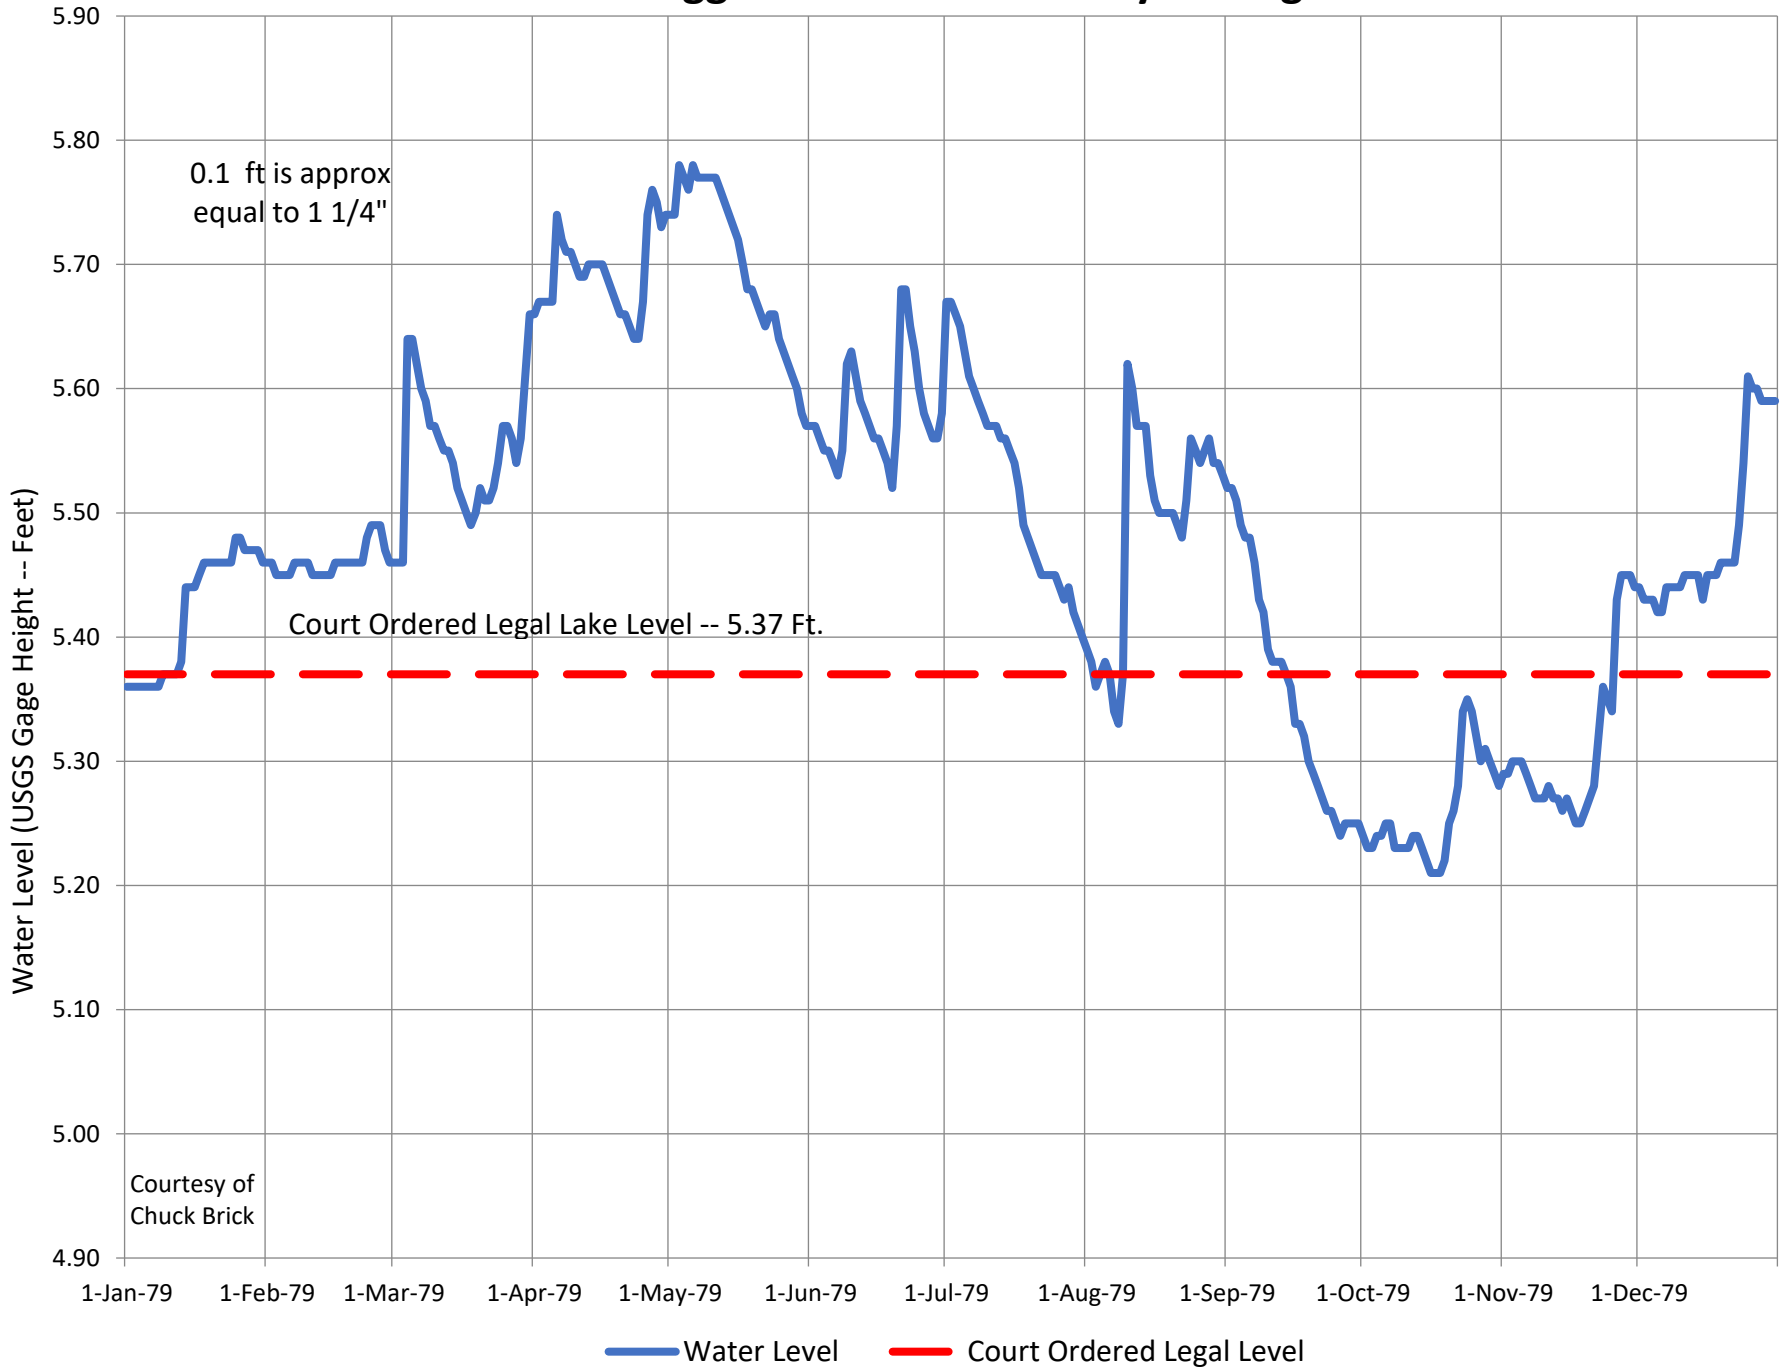

1982CY Higgins Lake -- USGS Daily Average Water Level

1981CY Higgins Lake -- USGS Daily Average Water Level

1980CY Higgins Lake -- USGS Daily Average Water Level

1979CY Higgins Lake -- USGS Daily Average Water Level