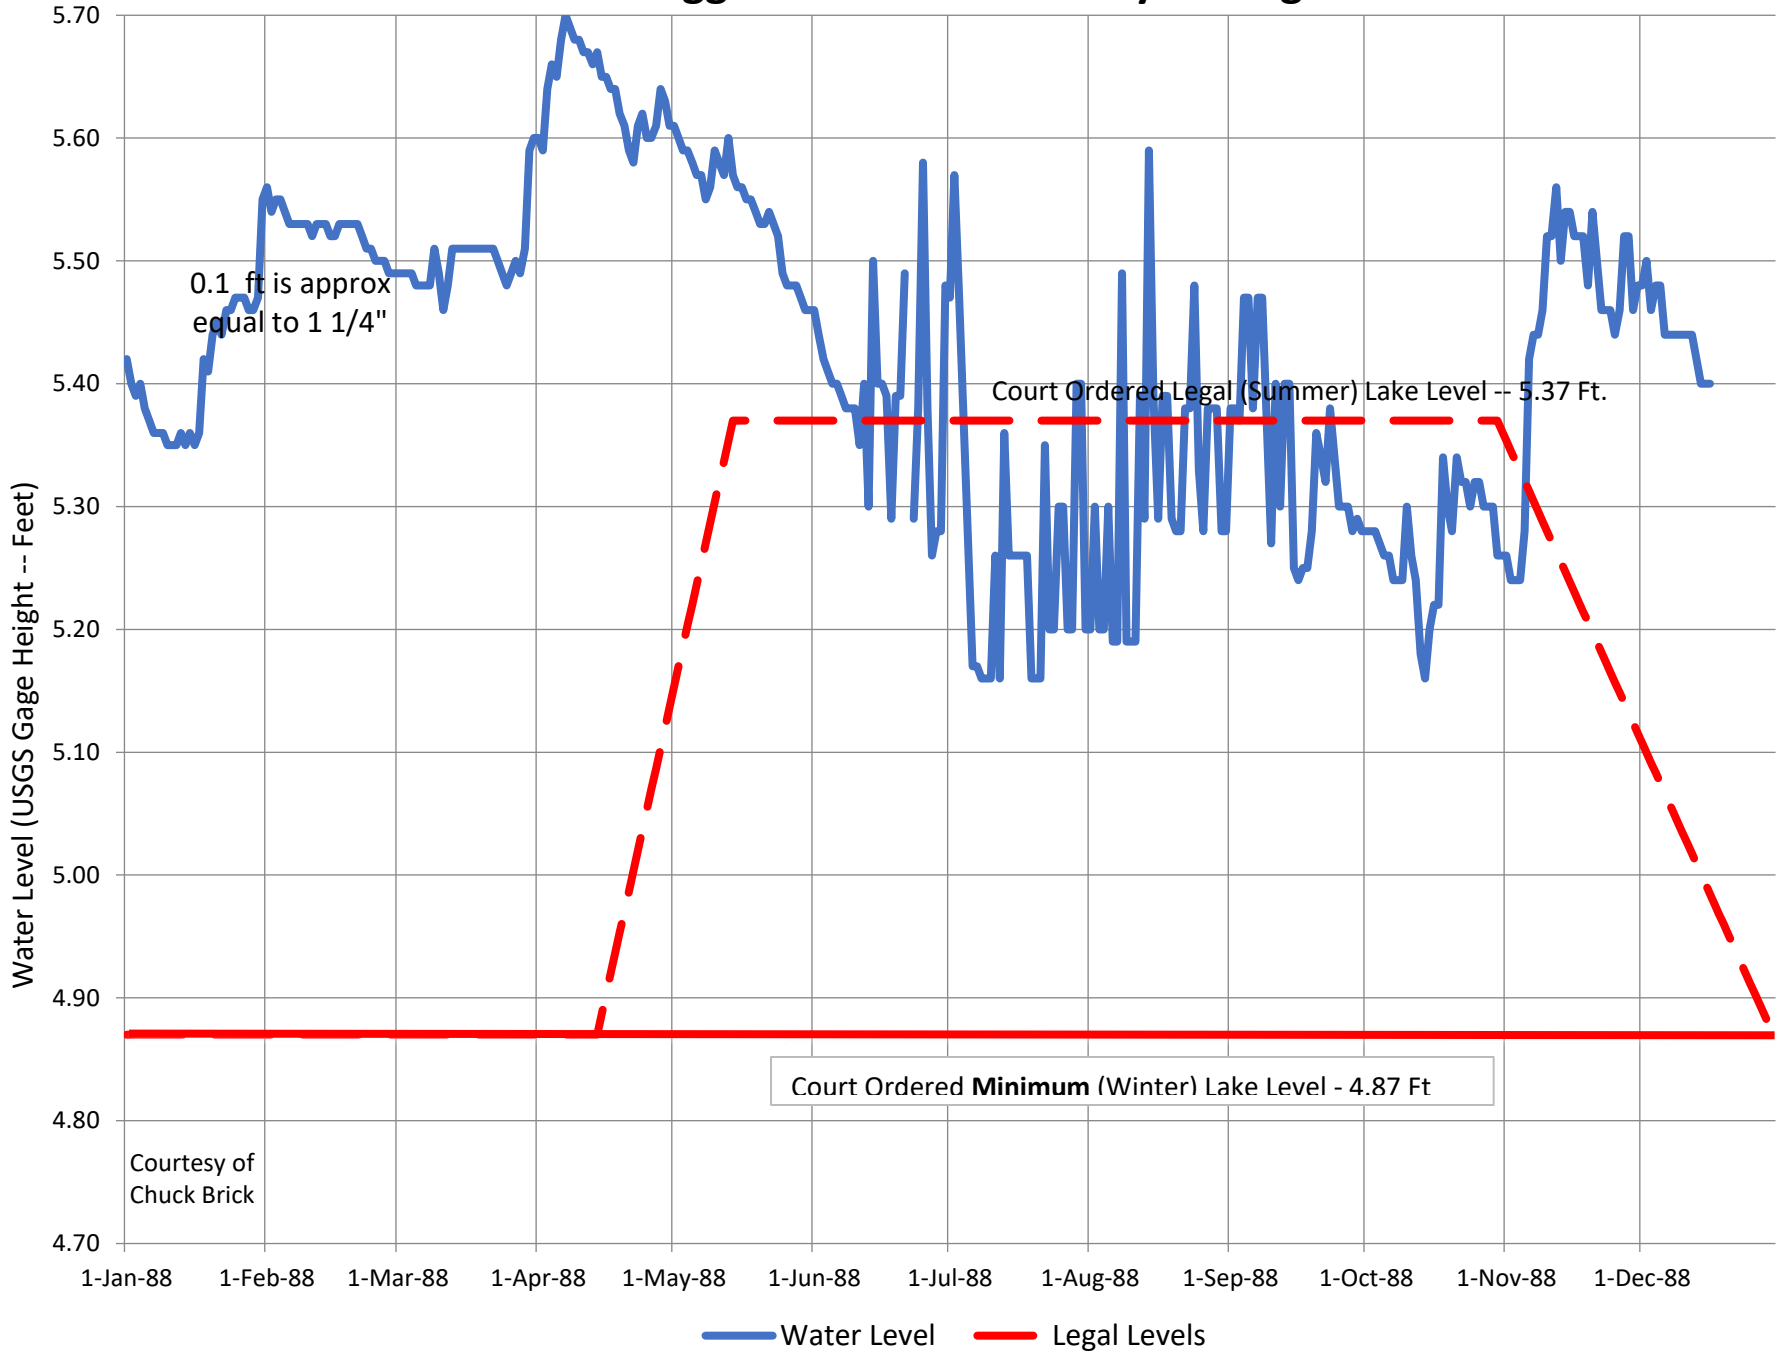

1988CY Higgins Lake -- USGS Daily Average Water Level