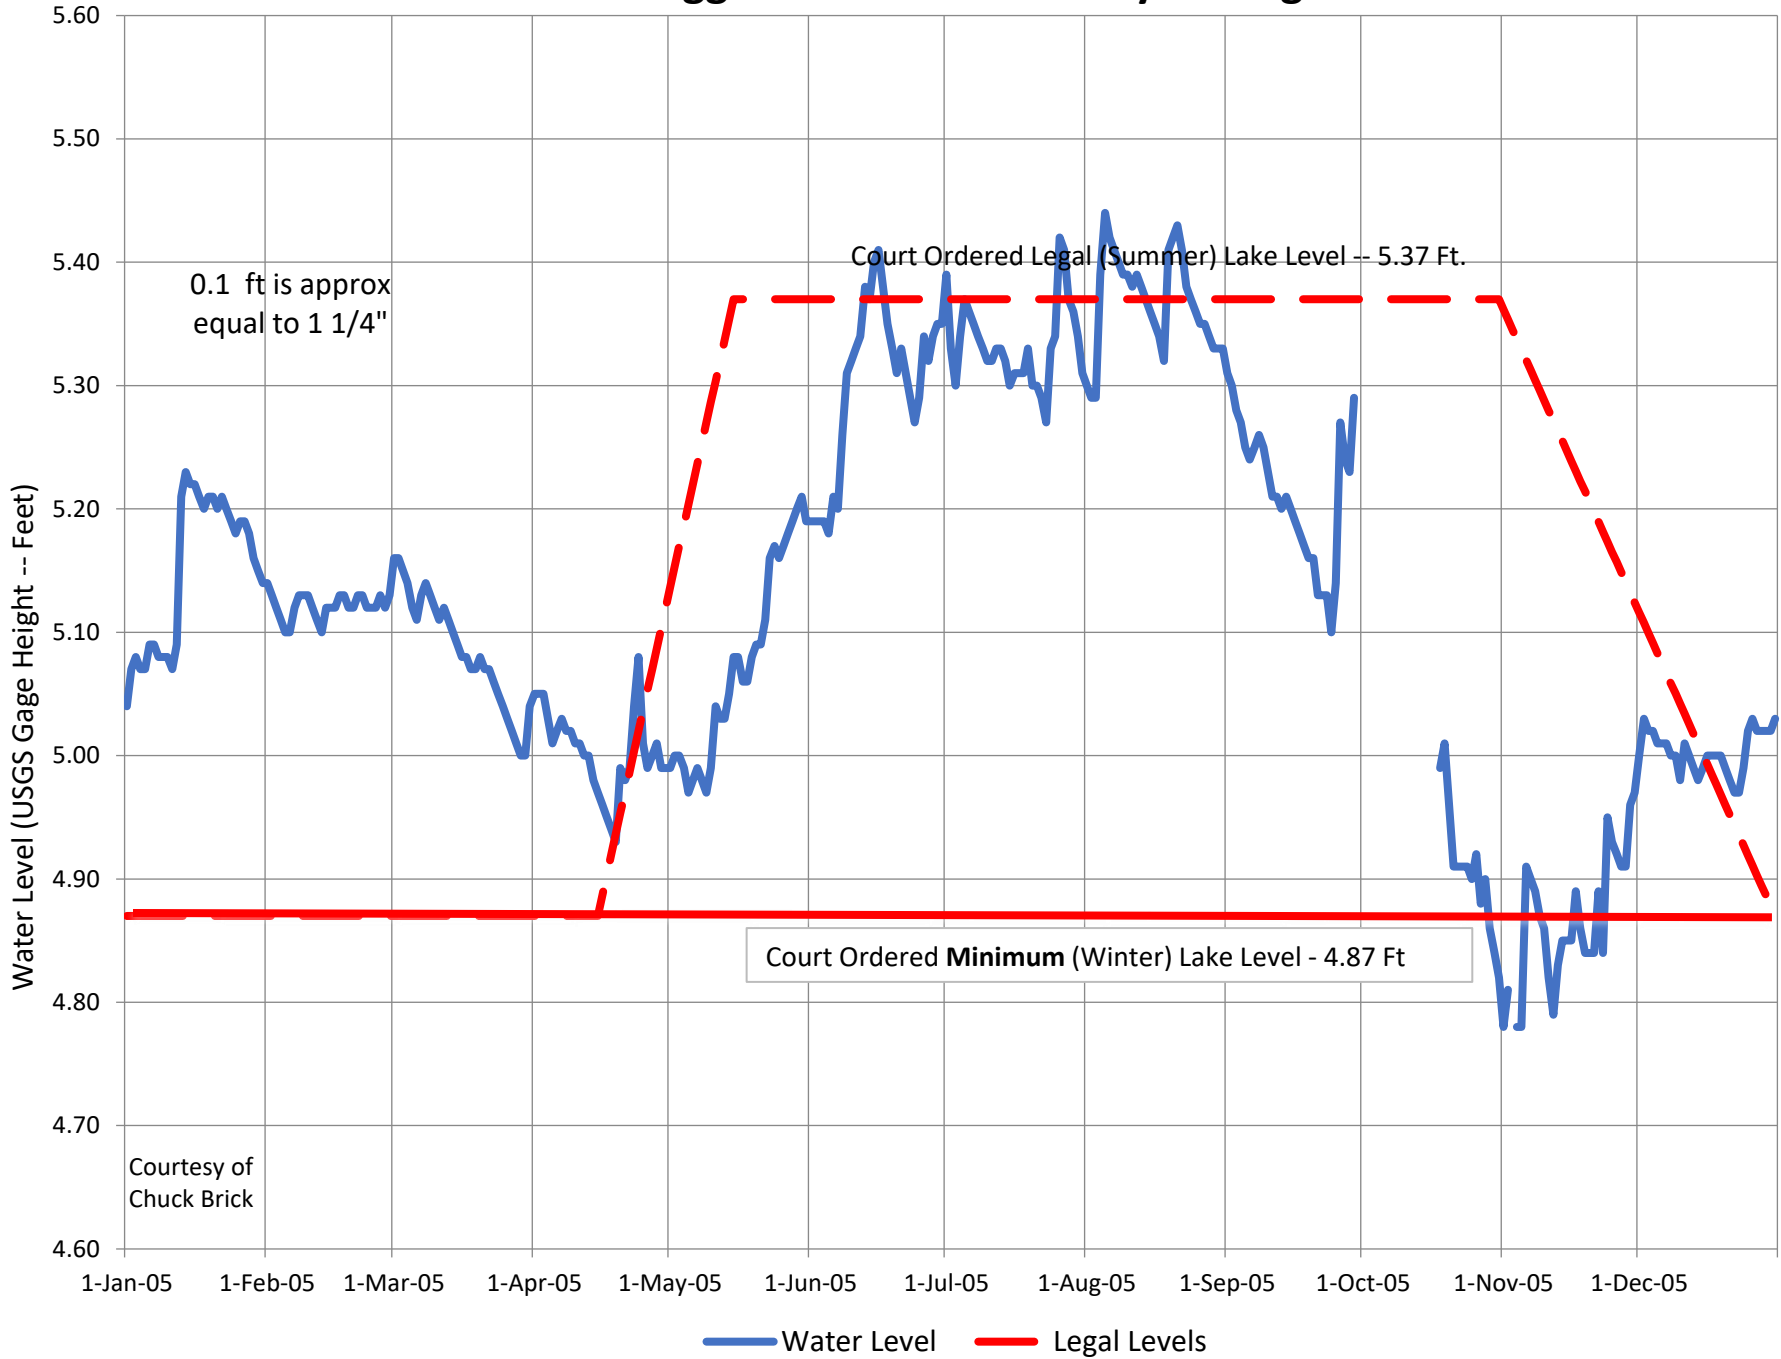

2009CY Higgins Lake -- USGS Daily Average Water Level

2008CY Higgins Lake -- USGS Daily Average Water Level

2007CY Higgins Lake -- USGS Daily Average Water Level

— Water Level - - - Legal Levels (winter 6 in. below summer)

2006CY Higgins Lake -- USGS Daily Average Water Level

2005CY Higgins Lake -- USGS Daily Average Water Level

2004CY Higgins Lake -- USGS Daily Average Water Level

2003CY Higgins Lake -- USGS Daily Average Water Level