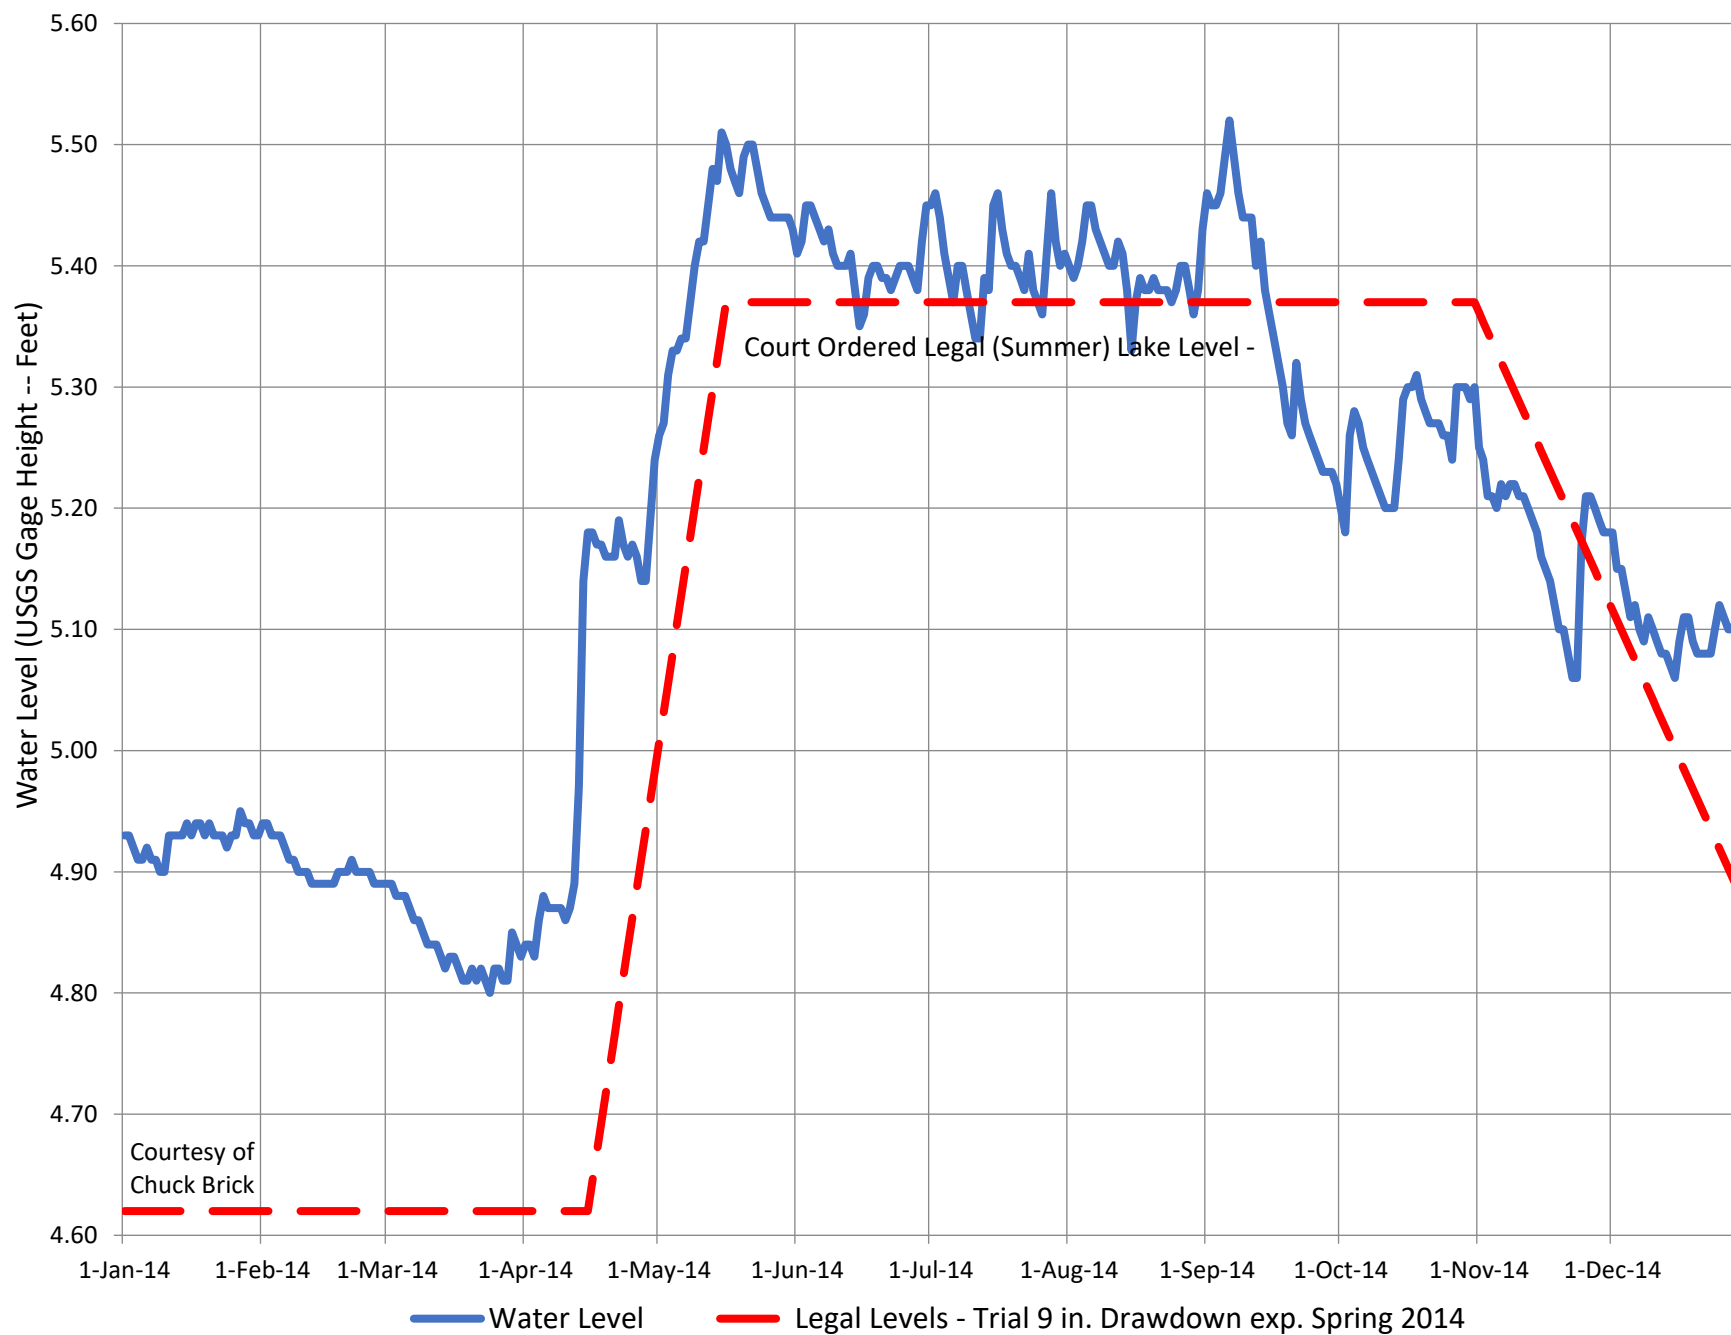

— Lake Level - - - Legal Levels - Winter is 6 in. Below Summer

2018CY Higgins Lake -- USGS Daily Average Lake Level

— Lake Level - - - Legal Levels - Winter is 6 in. Below Summer

2017CY Higgins Lake -- USGS Daily Average Water Level

— Water Level - - - Legal Levels - Winter 6 in. Below Summer

2016CY Higgins Lake -- USGS Daily Average Water Level

2015CY Higgins Lake -- USGS Daily Average Water Level

2014CY Higgins Lake -- USGS Daily Average Water Level

2013CY Higgins Lake -- USGS Daily Average Water Level

2012 CY Higgins Lake -- USGS Daily Average Water Level

2011CY Higgins Lake -- USGS Daily Average Water Level

2010CY Higgins Lake -- USGS Daily Average Water Level