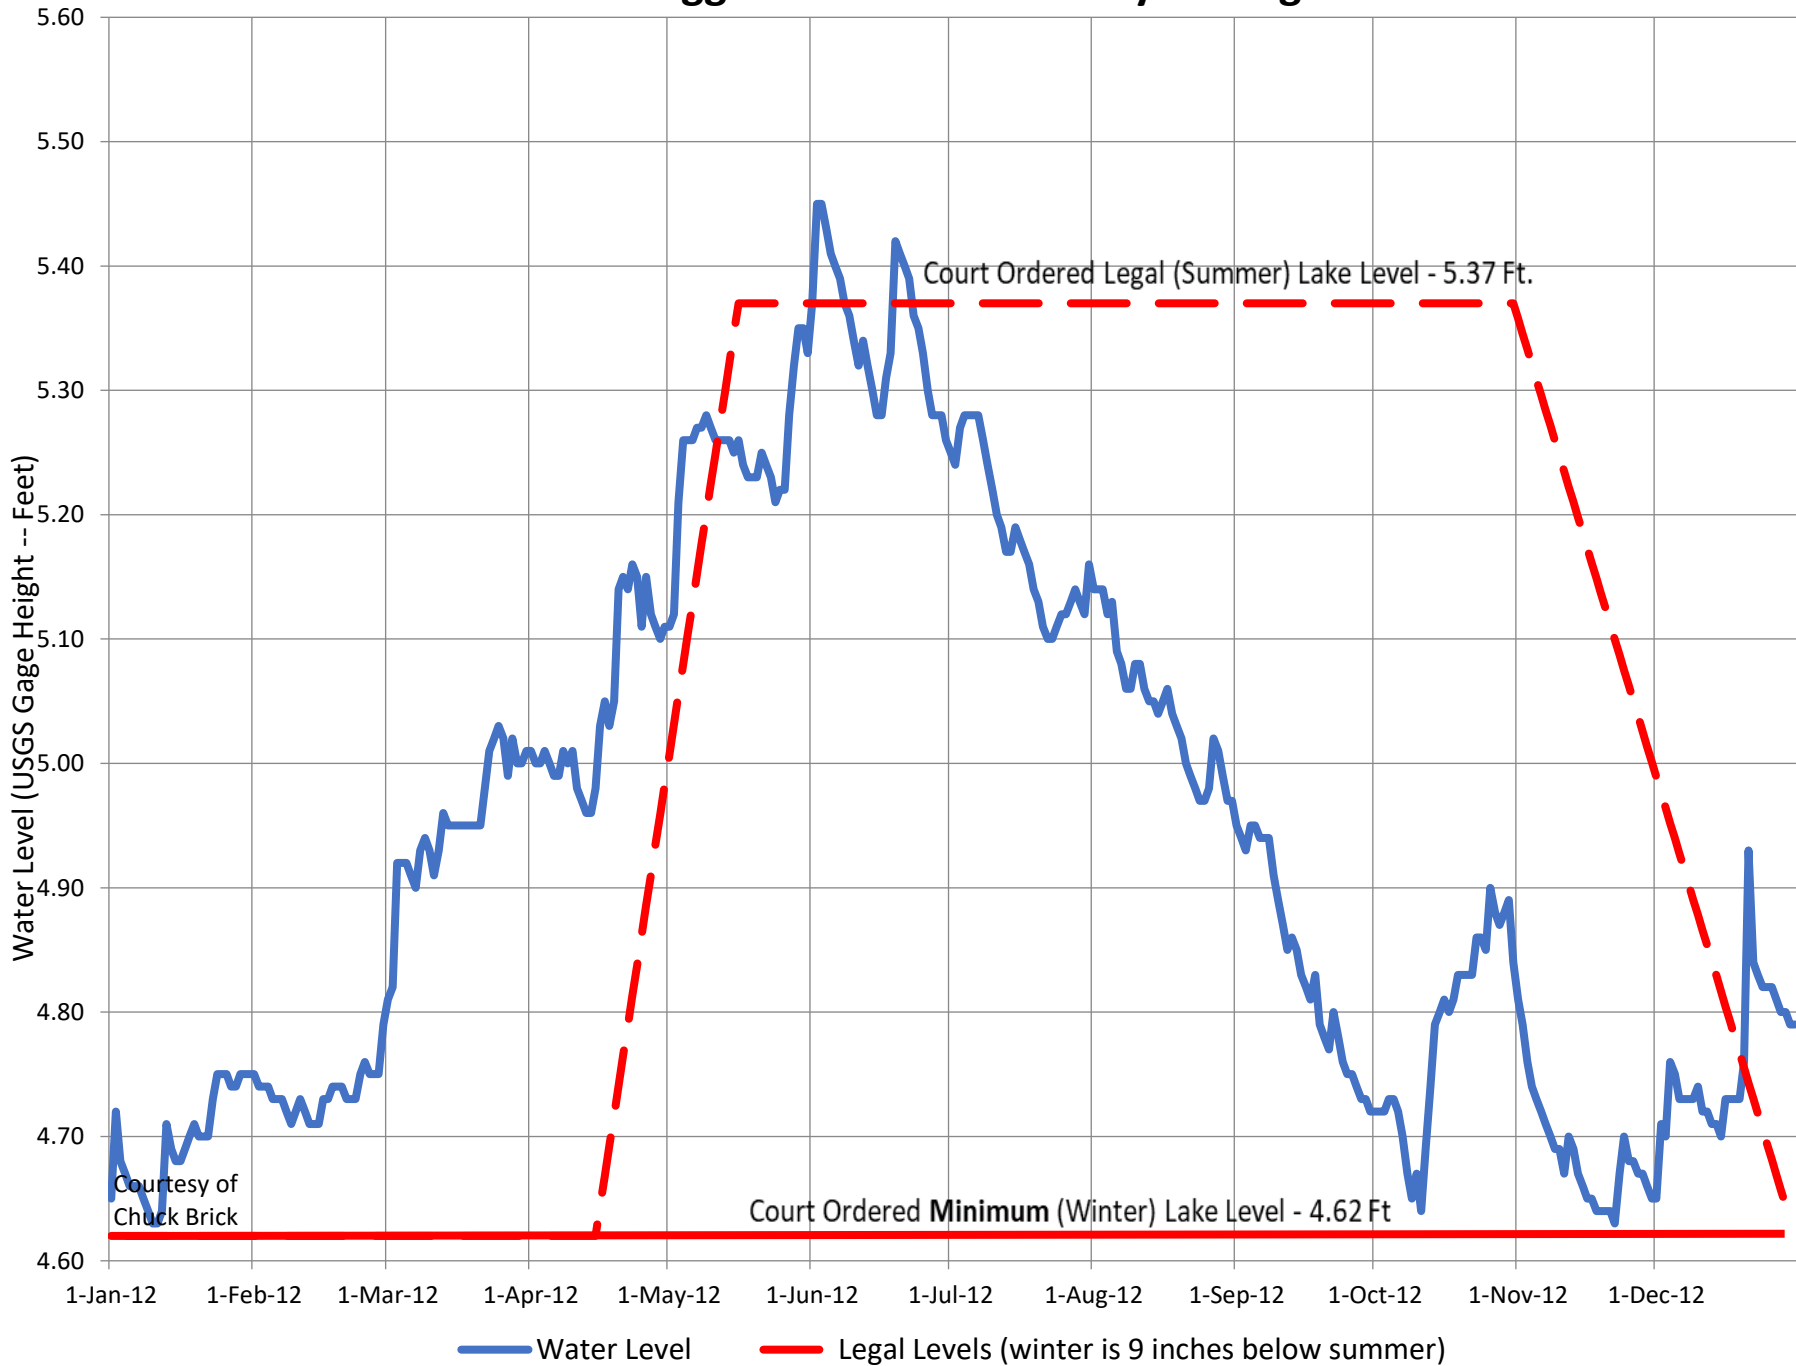

2021CY Higgins Lake -- USGS Daily Average Lake Level

— Lake Level

— Legal Levels - Winter is 6 in. Below Summer

2020CY Higgins Lake -- USGS Daily Average Lake Level

2019CY Higgins Lake -- USGS Daily Average Lake Level

— Lake Level - - - Legal Levels - Winter is 6 in. Below Summer

2018CY Higgins Lake -- USGS Daily Average Lake Level

— Lake Level - - - Legal Levels - Winter is 6 in. Below Summer

2017CY Higgins Lake -- USGS Daily Average Water Level

— Water Level - - - Legal Levels - Winter 6 in. Below Summer

2016CY Higgins Lake -- USGS Daily Average Water Level

2015CY Higgins Lake -- USGS Daily Average Water Level

2014CY Higgins Lake -- USGS Daily Average Water Level

2013CY Higgins Lake -- USGS Daily Average Water Level

2012 CY Higgins Lake -- USGS Daily Average Water Level

2011CY Higgins Lake -- USGS Daily Average Water Level

2010CY Higgins Lake -- USGS Daily Average Water Level