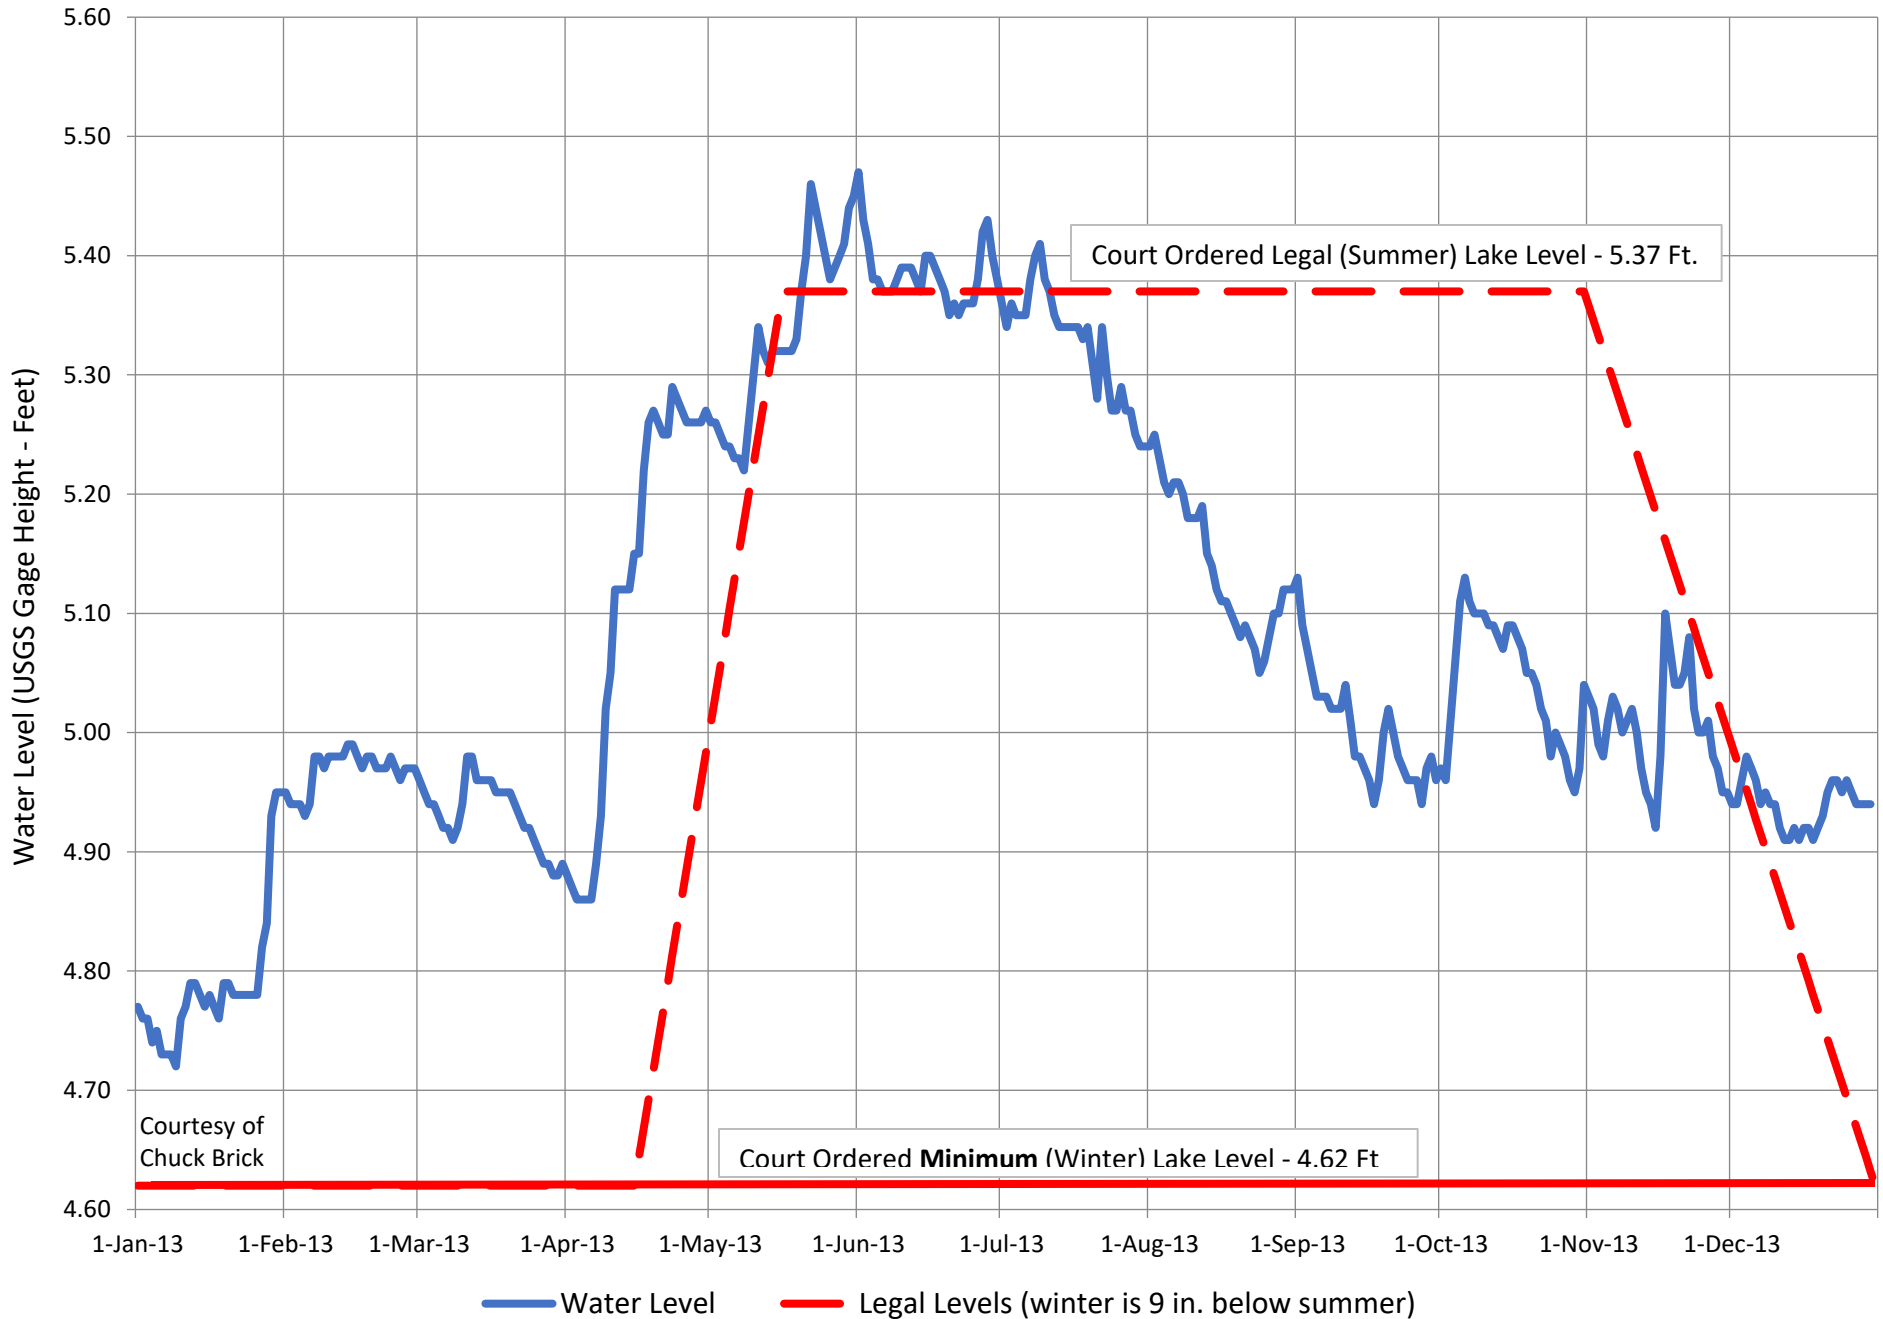

2021CY Higgins Lake -- USGS Daily Average Lake Level

— Lake Level

— Legal Levels - Winter is 6 in. Below Summer

2020CY Higgins Lake -- USGS Daily Average Lake Level

2019CY Higgins Lake -- USGS Daily Average Lake Level

— Lake Level - - - Legal Levels - Winter is 6 in. Below Summer

2018CY Higgins Lake -- USGS Daily Average Lake Level

— Lake Level - - - Legal Levels - Winter is 6 in. Below Summer

2017CY Higgins Lake -- USGS Daily Average Water Level

— Water Level - - - Legal Levels - Winter 6 in. Below Summer

2016CY Higgins Lake -- USGS Daily Average Water Level

2015CY Higgins Lake -- USGS Daily Average Water Level

2014CY Higgins Lake -- USGS Daily Average Water Level

2013CY Higgins Lake -- USGS Daily Average Water Level

2012 CY Higgins Lake -- USGS Daily Average Water Level

2011CY Higgins Lake -- USGS Daily Average Water Level

2010CY Higgins Lake -- USGS Daily Average Water Level