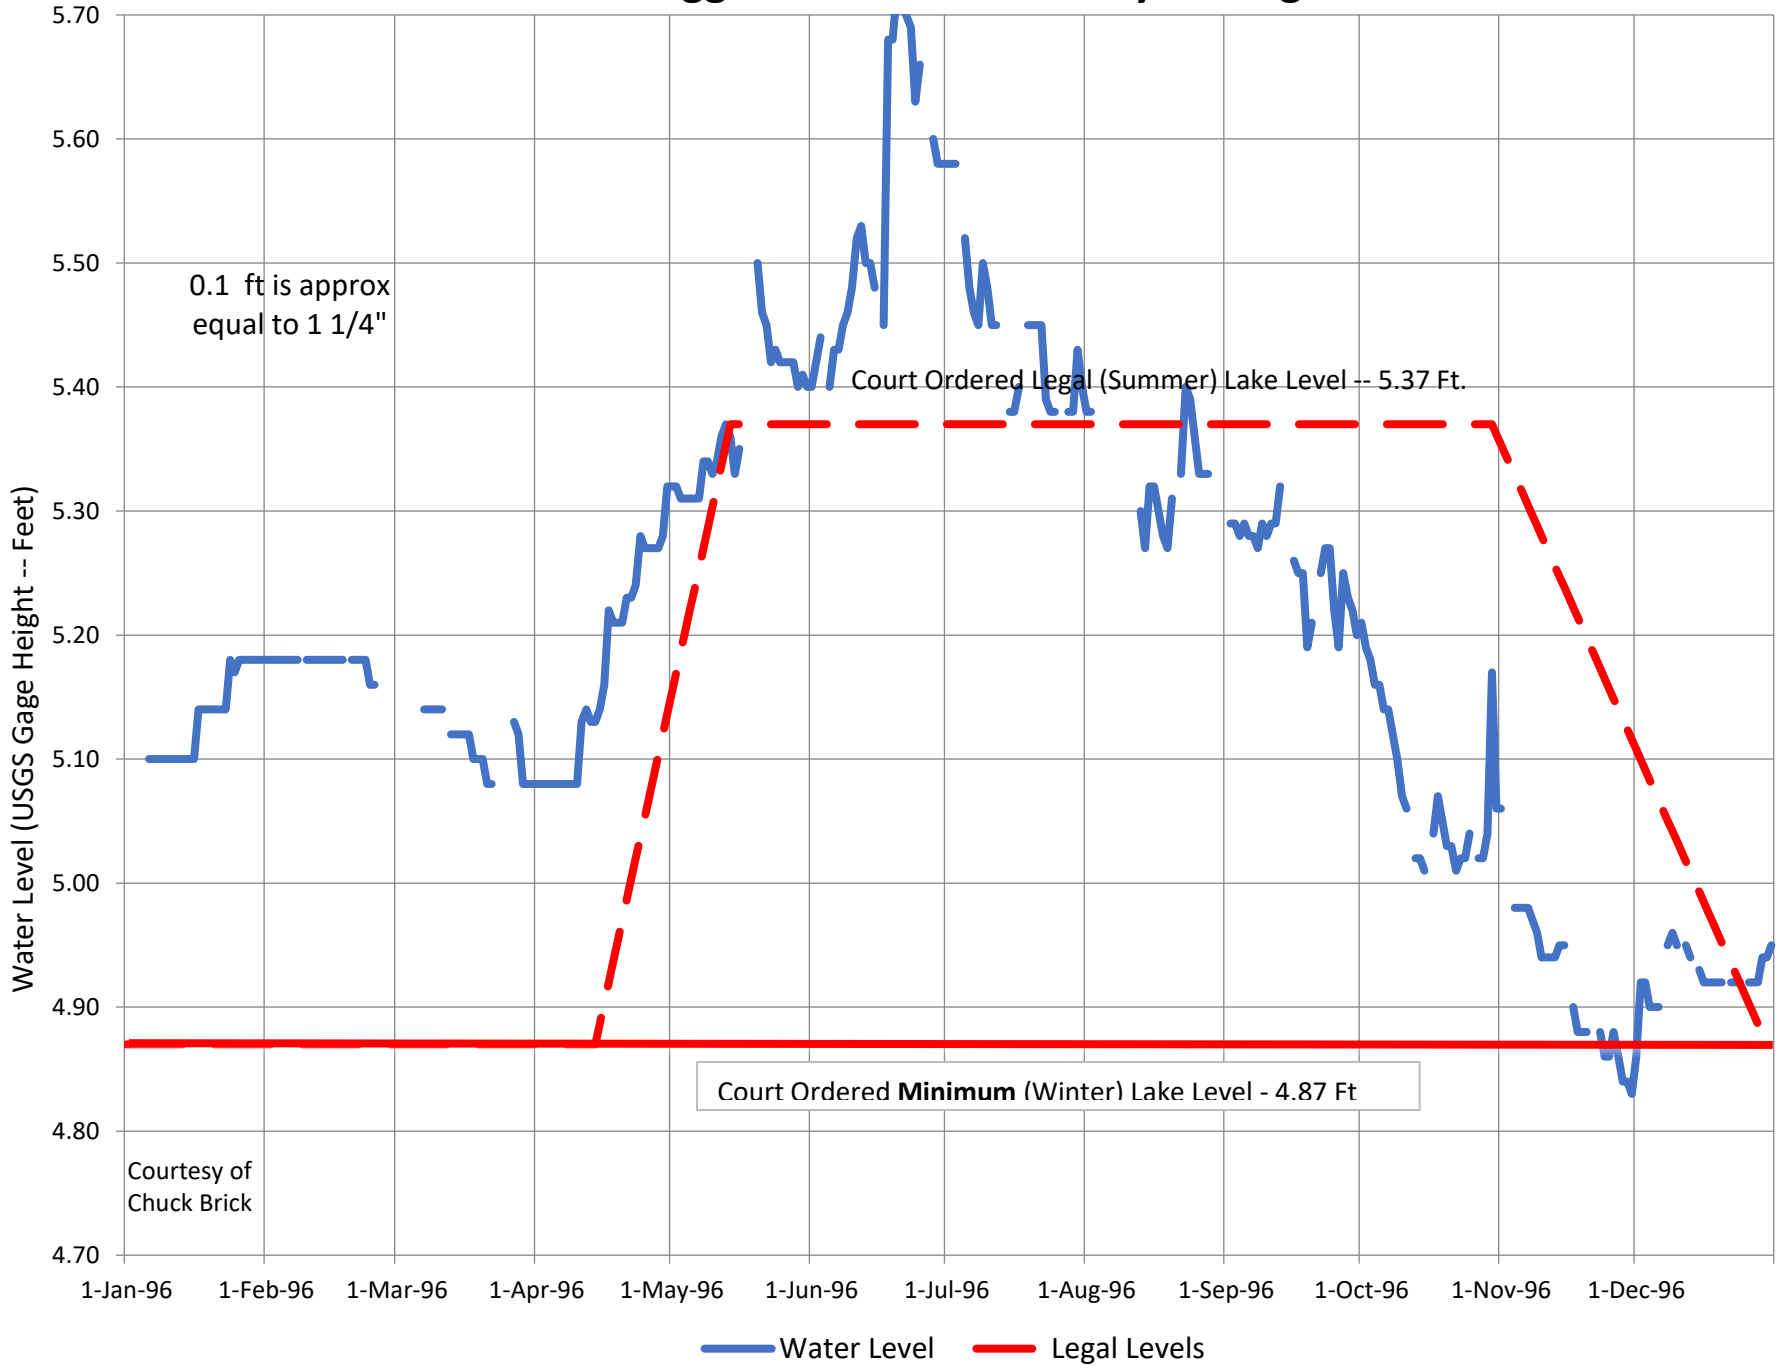

2002CY Higgins Lake -- USGS Daily Average Water Level

2001CY Higgins Lake -- USGS Daily Average Water Level

2000CY Higgins Lake -- USGS Daily Average Water Level

1999CY Higgins Lake -- USGS Daily Average Water Level

1998CY Higgins Lake -- USGS Daily Average Water Level

1997CY Higgins Lake -- USGS Daily Average Water Level

1996CY Higgins Lake -- USGS Daily Average Water Level

1995CY Higgins Lake -- USGS Daily Average Water Level