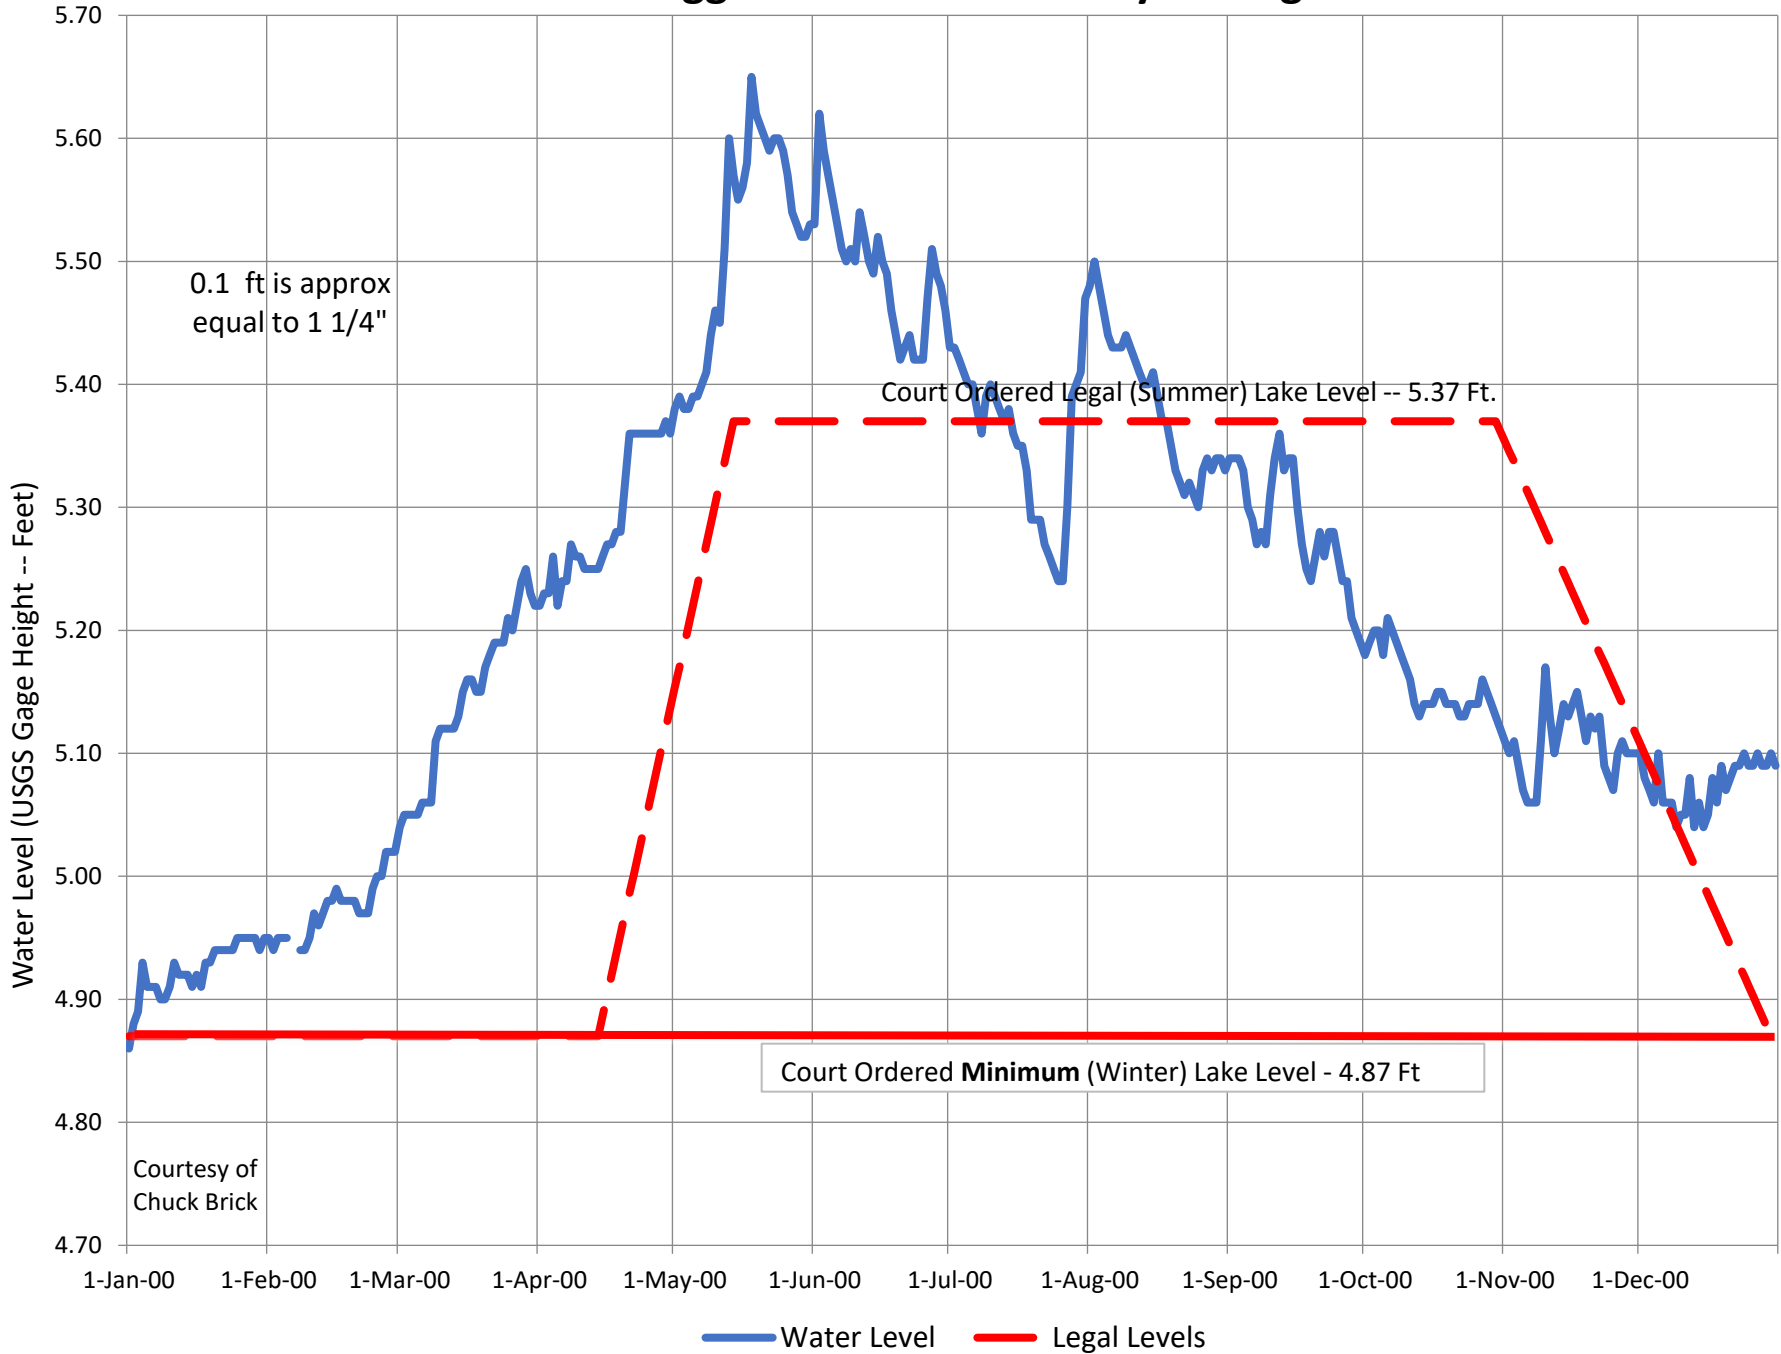

2000CY Higgins Lake -- USGS Daily Average Water Level