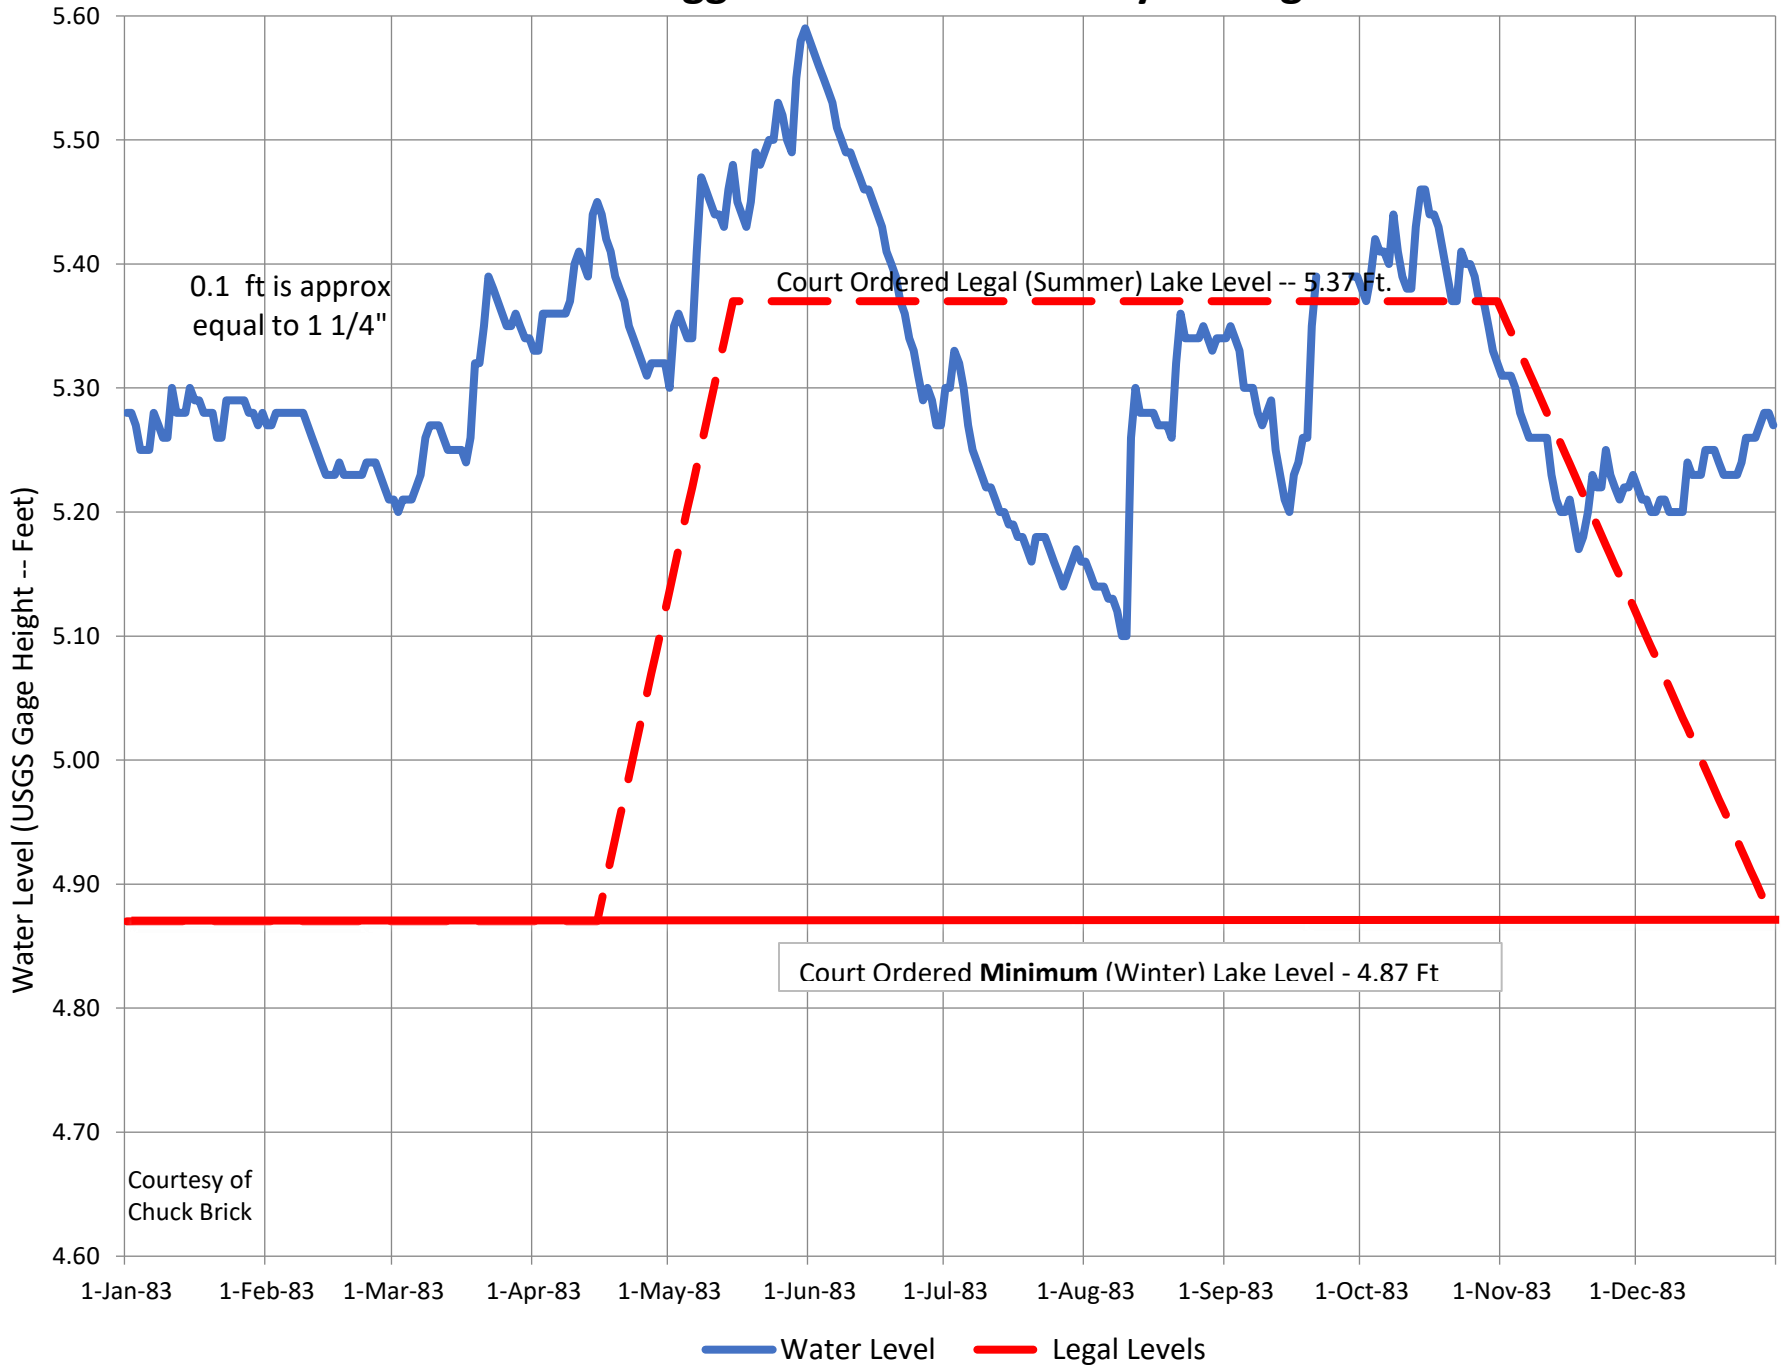

1986CY Higgins Lake -- USGS Daily Average Water Level

1985CY Higgins Lake -- USGS Daily Average Water Level

1984CY Higgins Lake -- USGS Daily Average Water Level

1983CY Higgins Lake -- USGS Daily Average Water Level