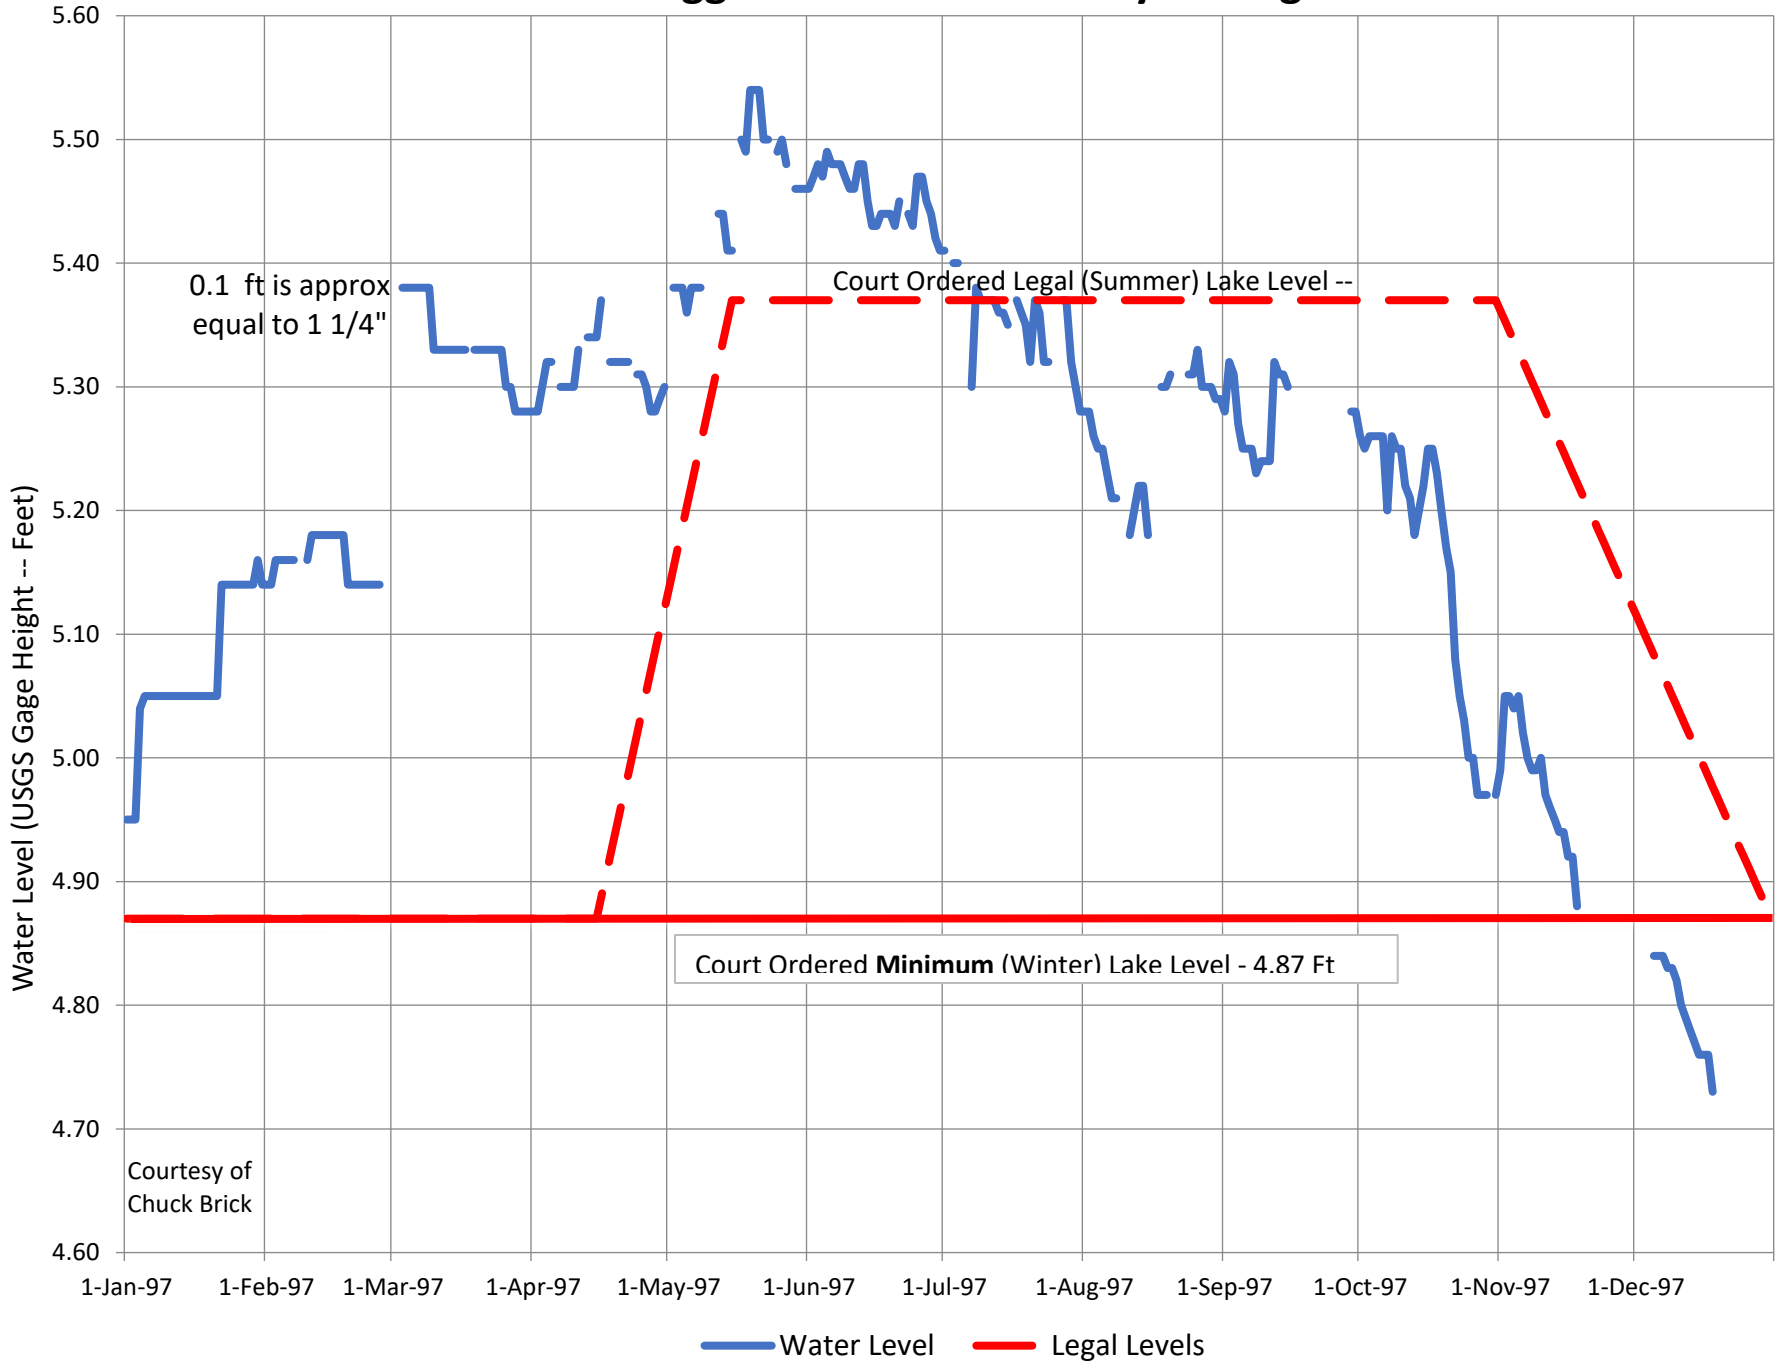

1997CY Higgins Lake -- USGS Daily Average Water Level