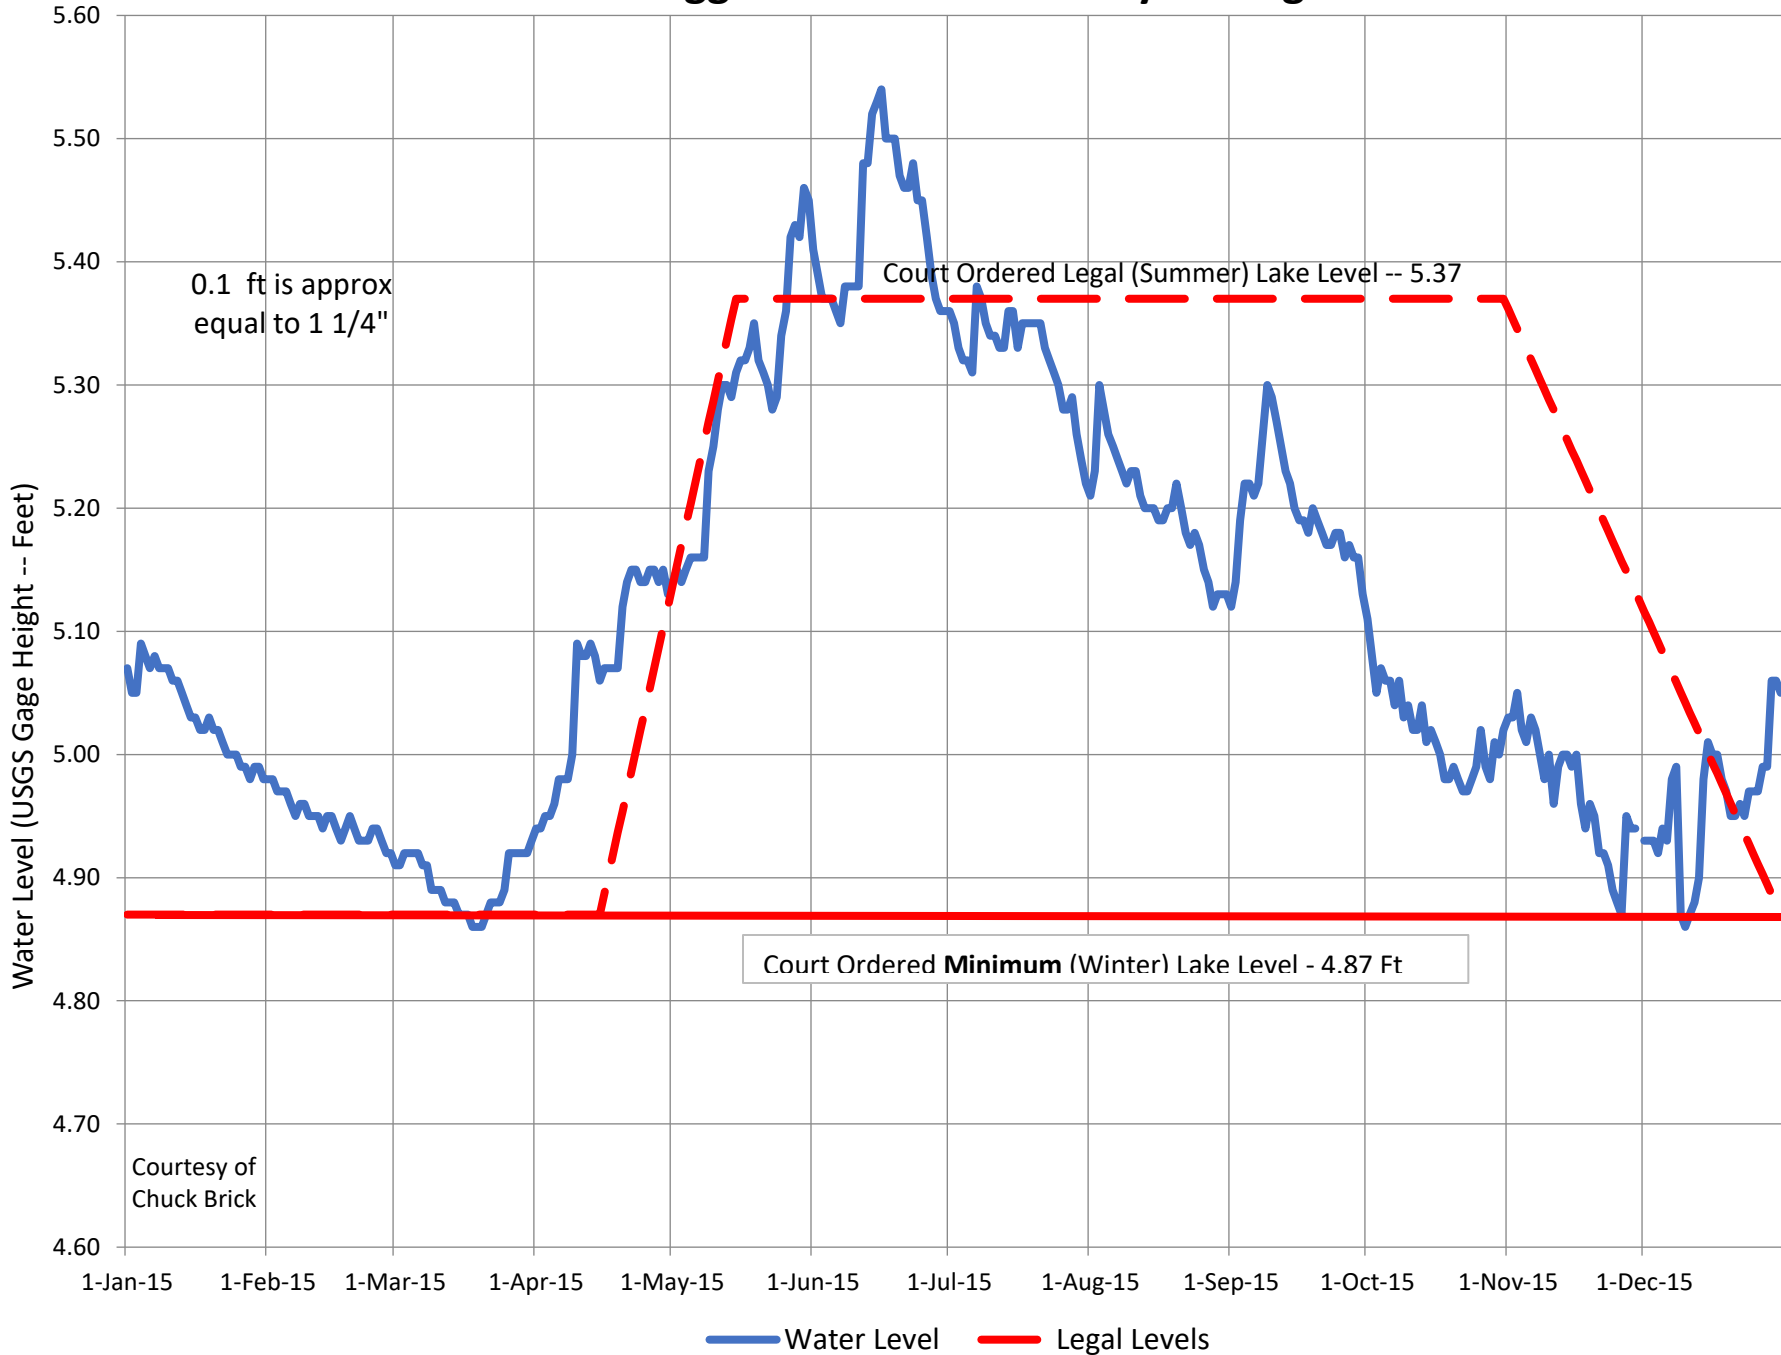

2015CY Higgins Lake -- USGS Daily Average Water Level