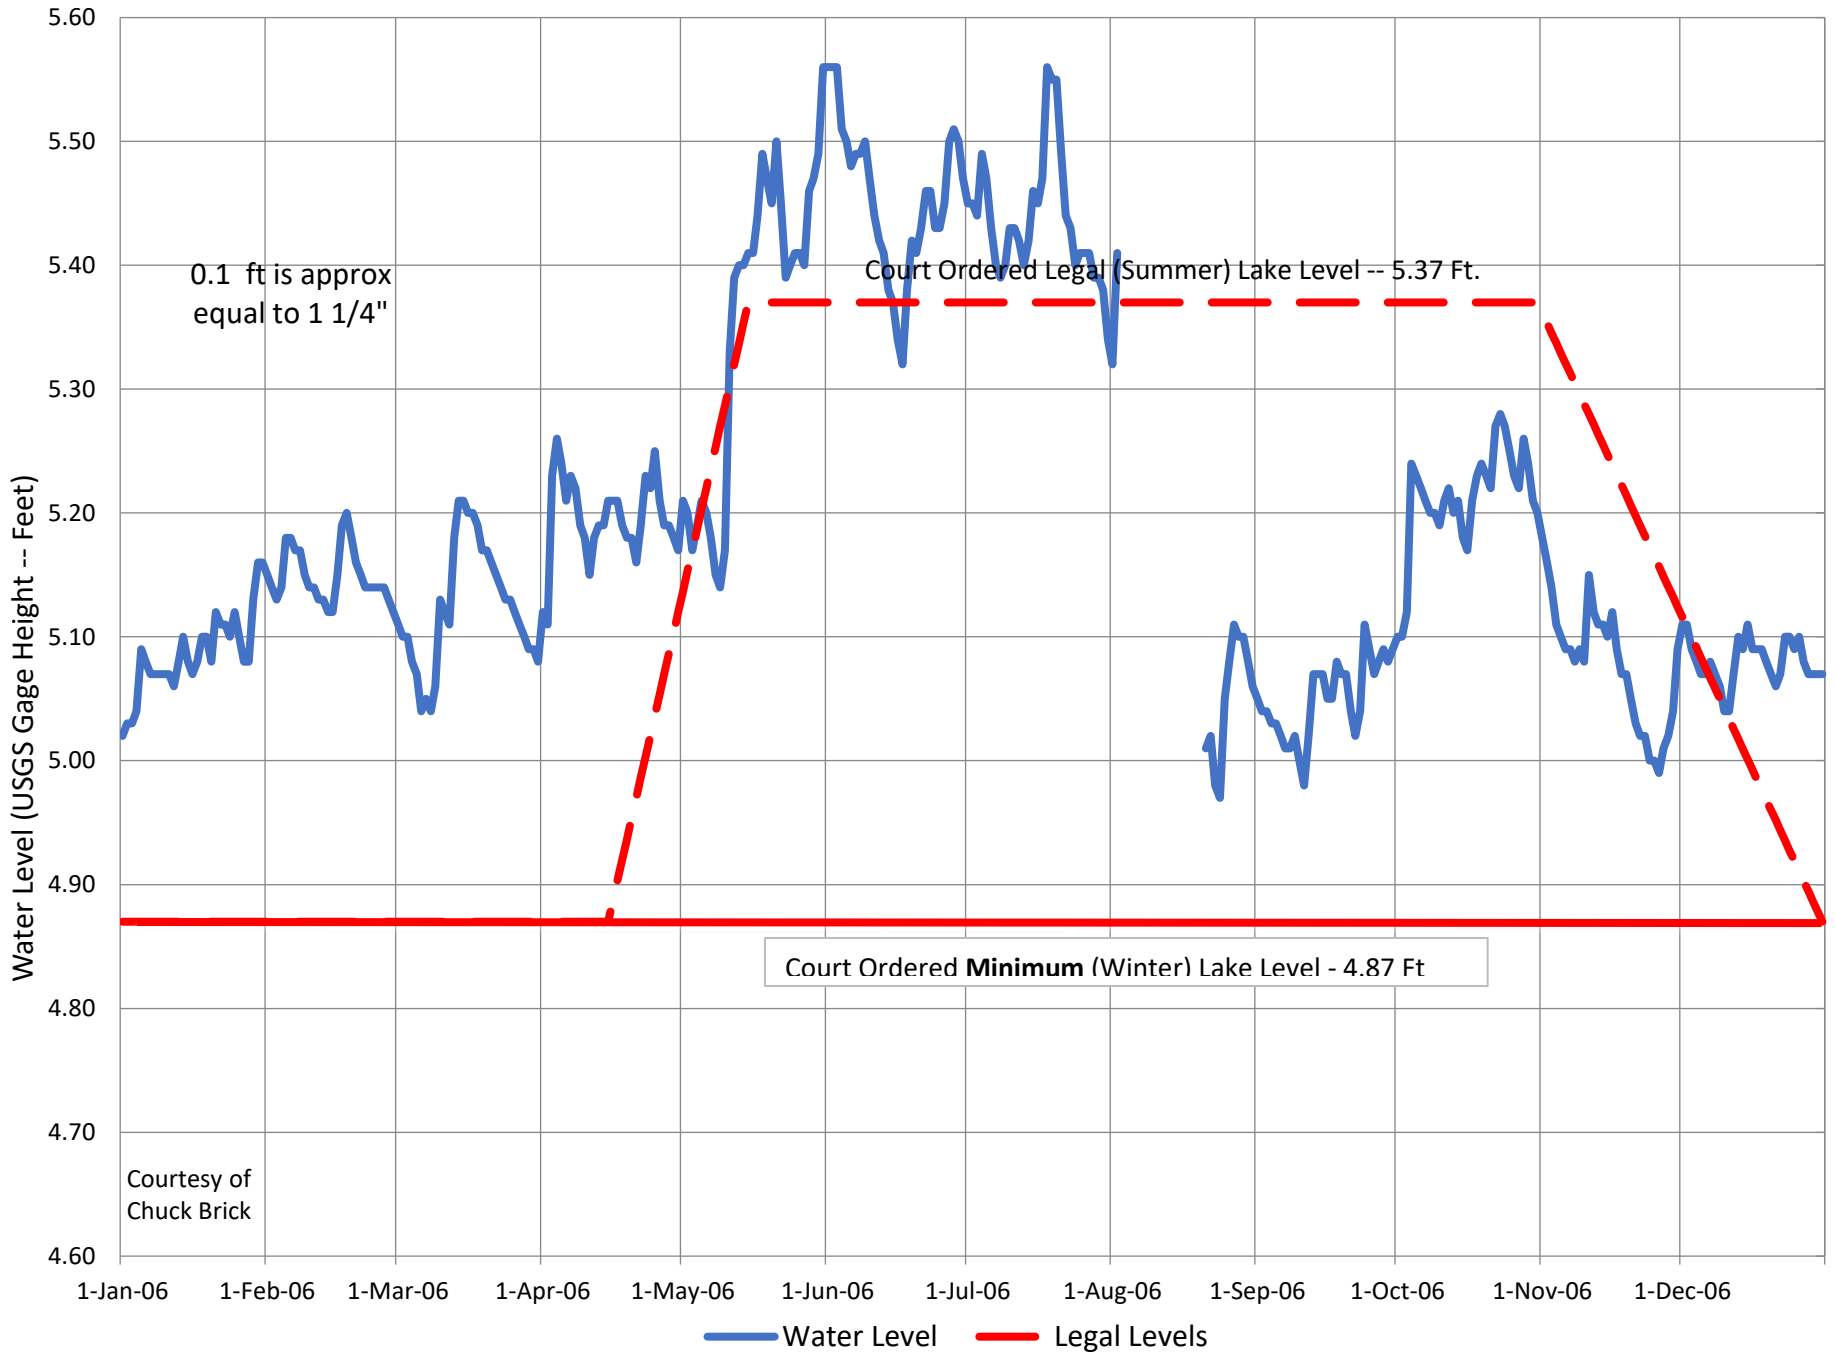

2006CY Higgins Lake -- USGS Daily Average Water Level