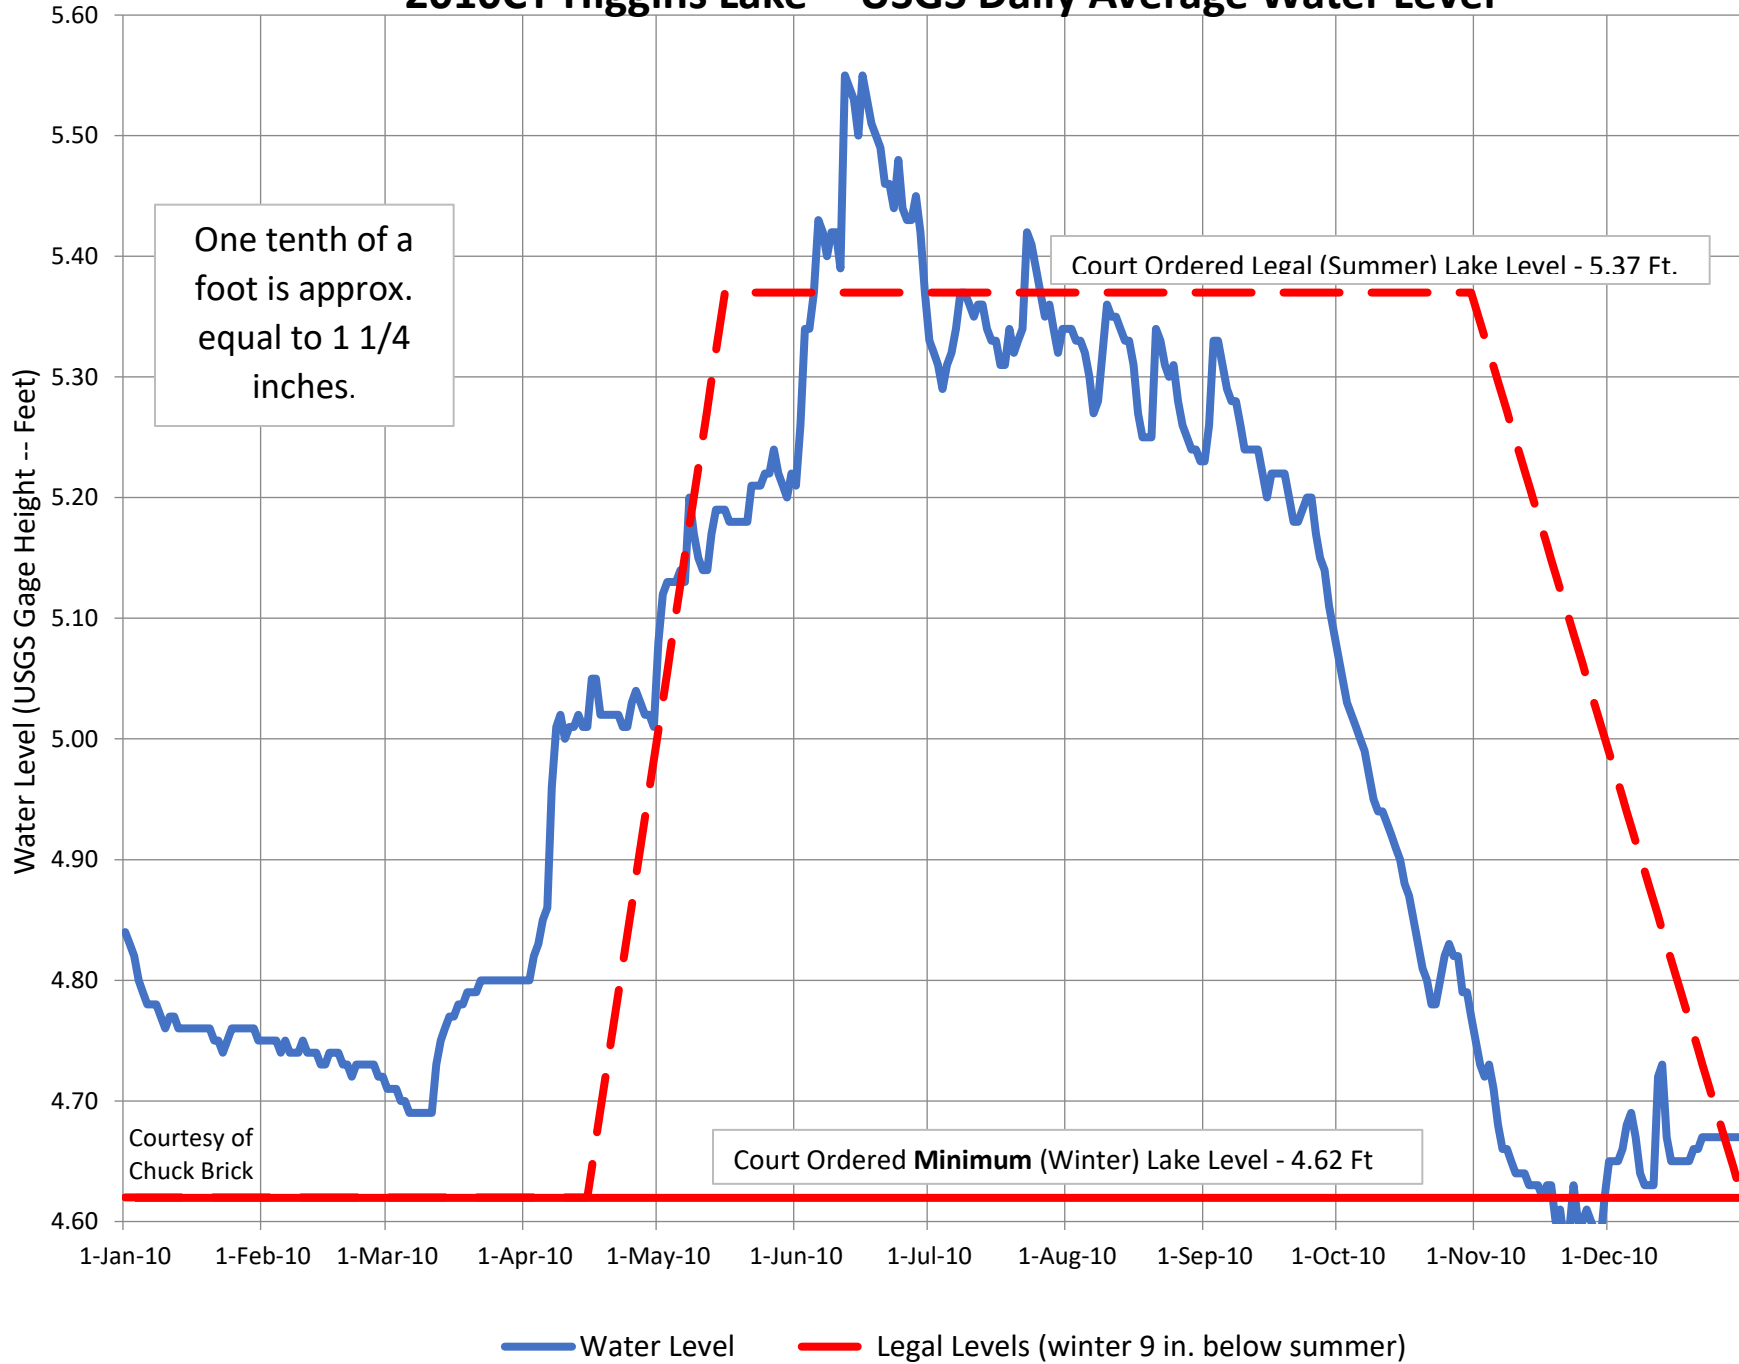

— Lake Level - - - Legal Levels - Winter is 6 in. Below Summer

2018CY Higgins Lake -- USGS Daily Average Lake Level

— Lake Level - - - Legal Levels - Winter is 6 in. Below Summer

2017CY Higgins Lake -- USGS Daily Average Water Level

— Water Level - - - Legal Levels - Winter 6 in. Below Summer

2016CY Higgins Lake -- USGS Daily Average Water Level

2015CY Higgins Lake -- USGS Daily Average Water Level

2014CY Higgins Lake -- USGS Daily Average Water Level

2013CY Higgins Lake -- USGS Daily Average Water Level

2012 CY Higgins Lake -- USGS Daily Average Water Level

2011CY Higgins Lake -- USGS Daily Average Water Level

2010CY Higgins Lake -- USGS Daily Average Water Level

2009CY Higgins Lake -- USGS Daily Average Water Level

2008CY Higgins Lake -- USGS Daily Average Water Level

2007CY Higgins Lake -- USGS Daily Average Water Level

— Water Level - - - Legal Levels (winter 6 in. below summer)