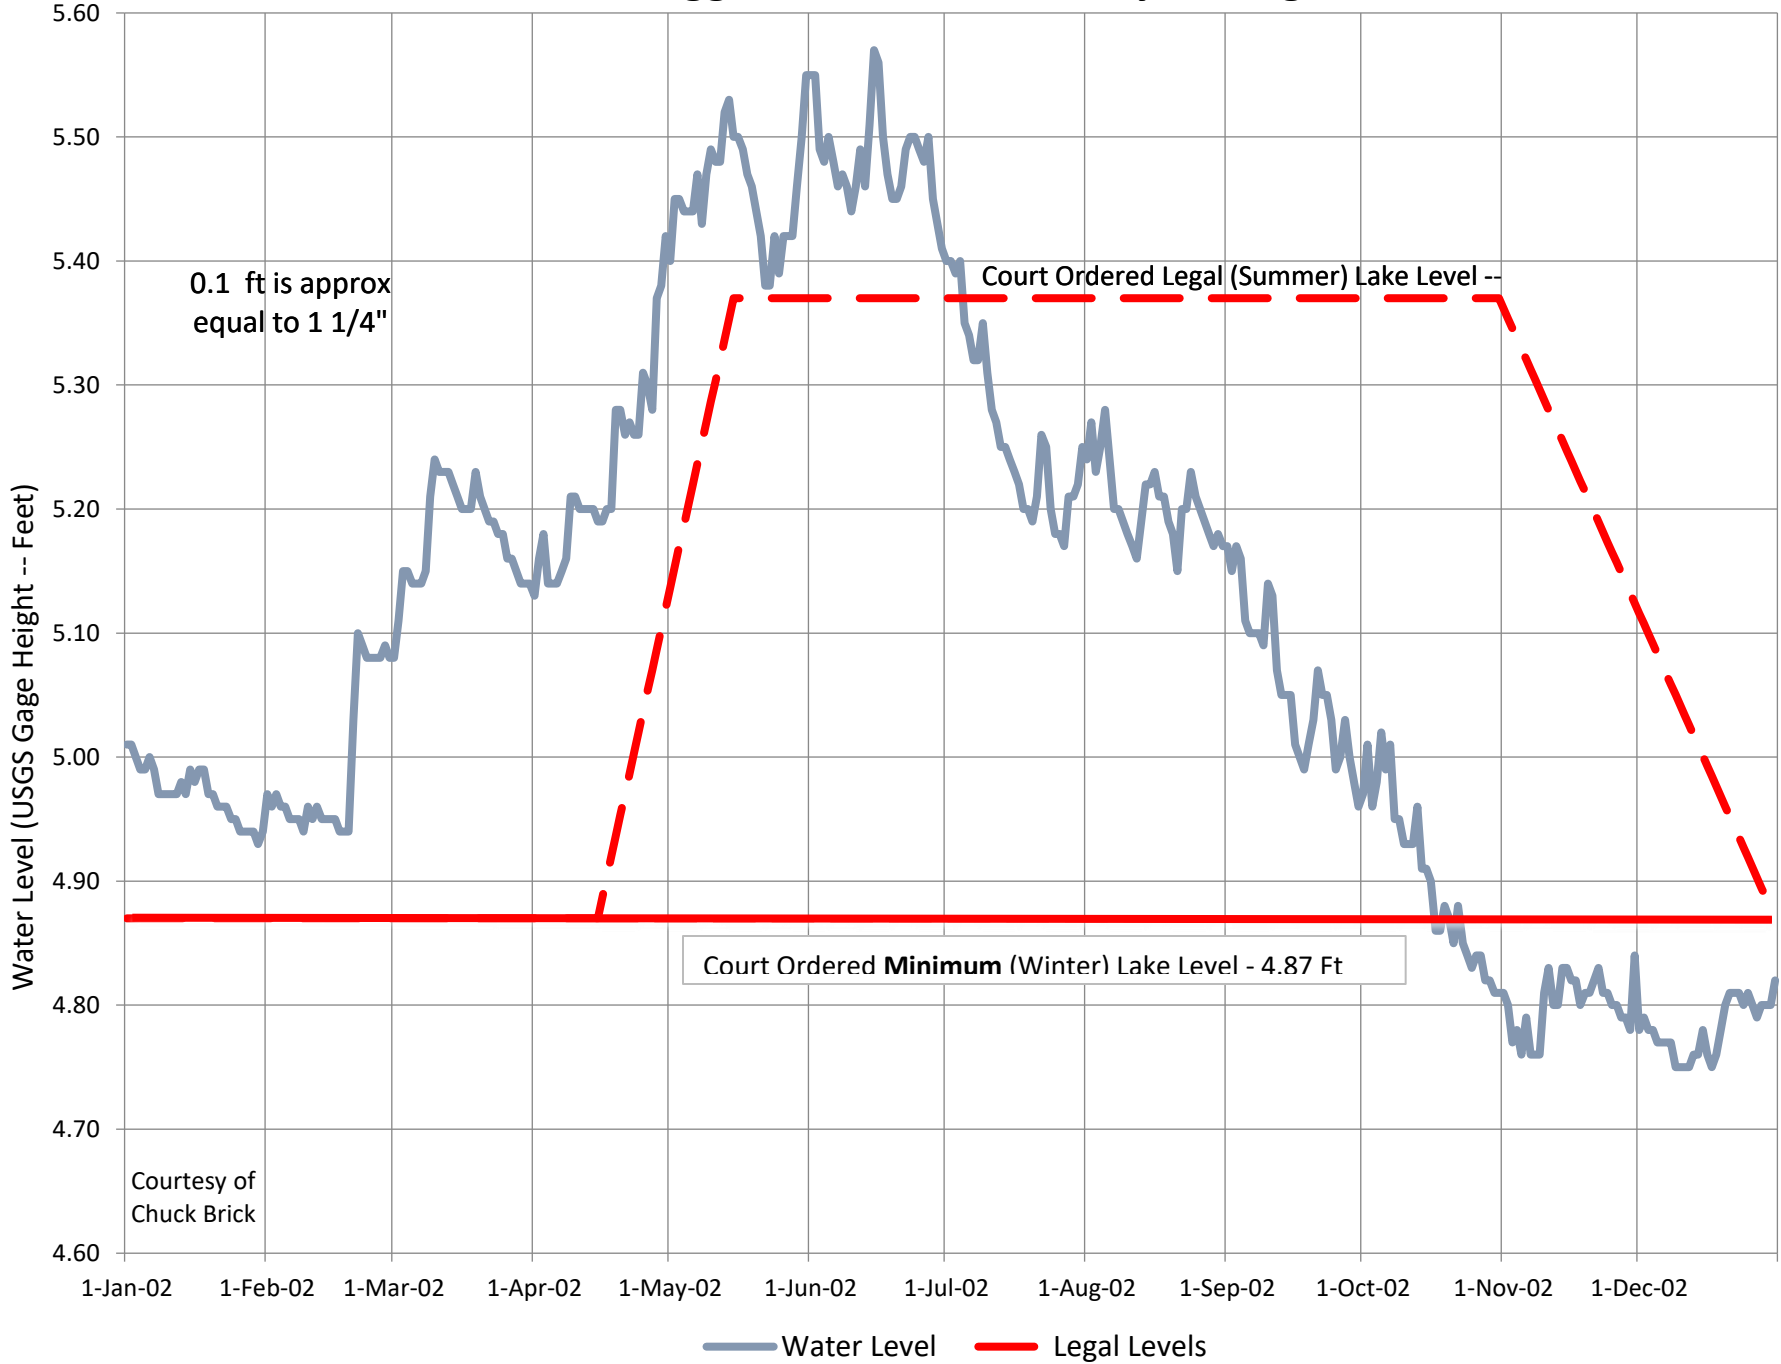

2002CY Higgins Lake -- USGS Daily Average Water Level