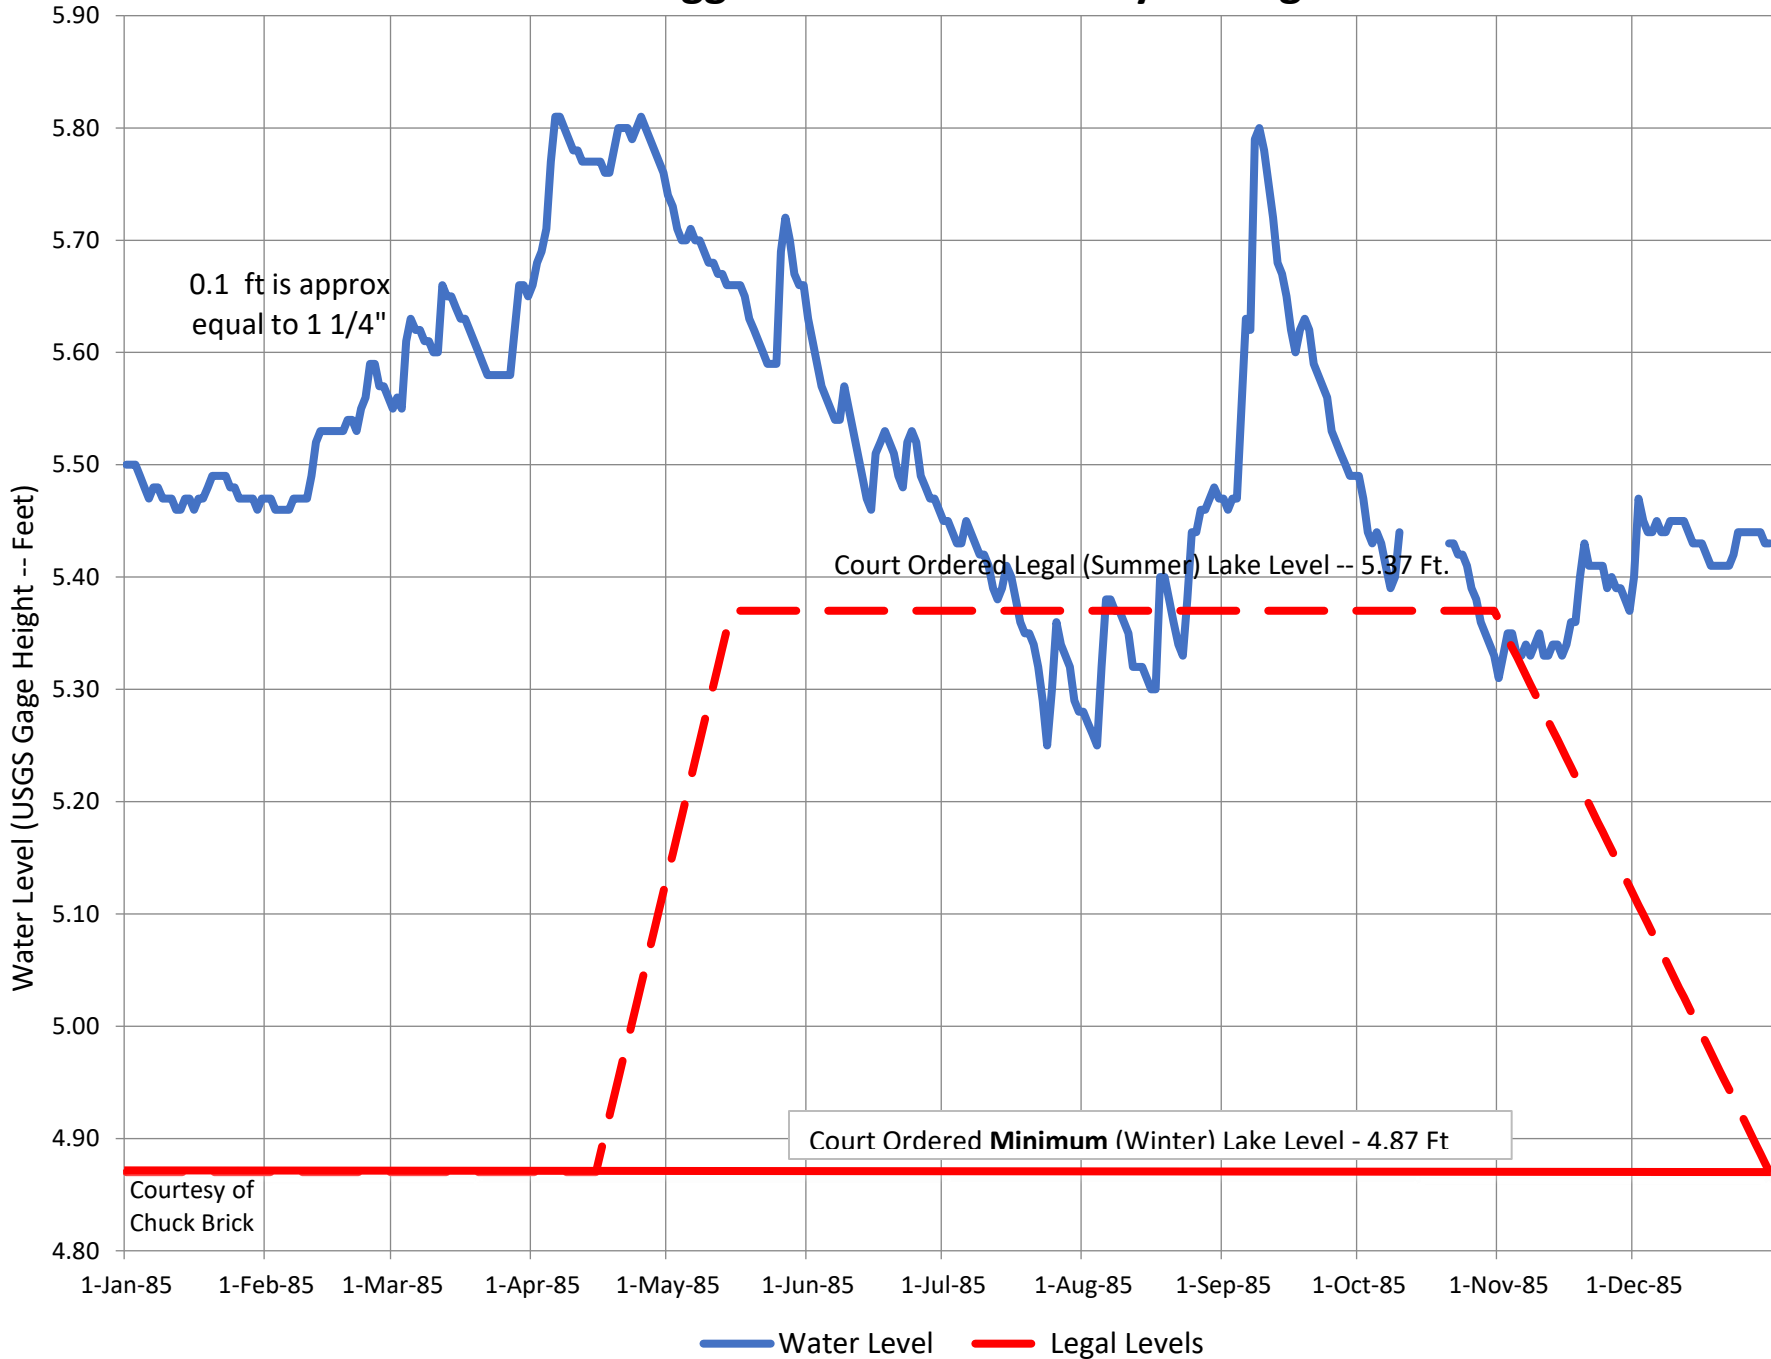

1985CY Higgins Lake -- USGS Daily Average Water Level