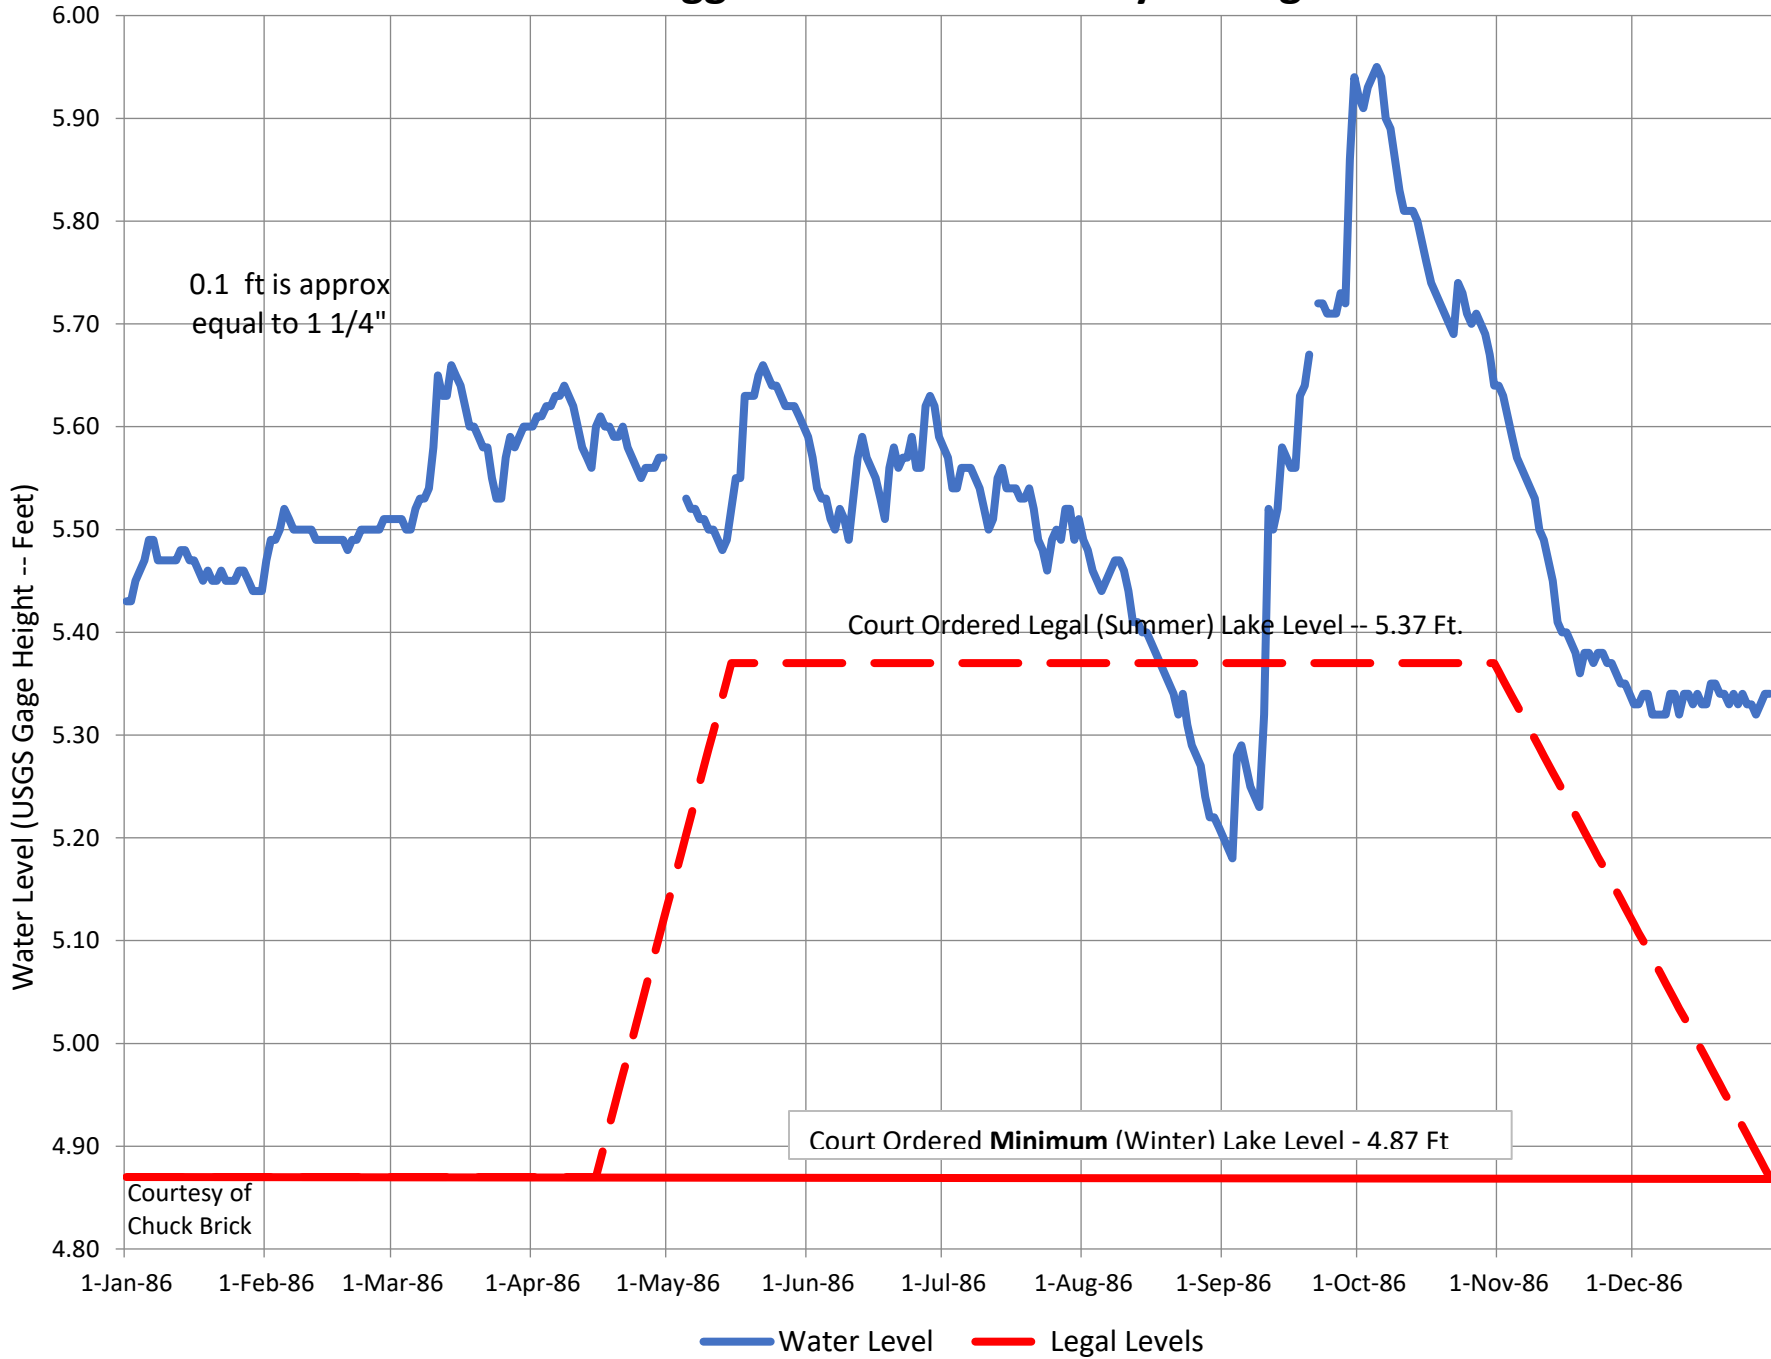

1994CY Higgins Lake -- USGS Daily Average Water Level

1993CY Higgins Lake -- USGS Daily Average Water Level

1992CY Higgins Lake -- USGS Daily Average Water Level

1991CY Higgins Lake -- USGS Daily Average Water Level

1990CY Higgins Lake -- USGS Daily Average Water Level

1989CY Higgins Lake -- USGS Daily Average Water Level

1988CY Higgins Lake -- USGS Daily Average Water Level

1987CY Higgins Lake -- USGS Daily Average Water Level

1986CY Higgins Lake -- USGS Daily Average Water Level

1985CY Higgins Lake -- USGS Daily Average Water Level

1984CY Higgins Lake -- USGS Daily Average Water Level

1983CY Higgins Lake -- USGS Daily Average Water Level