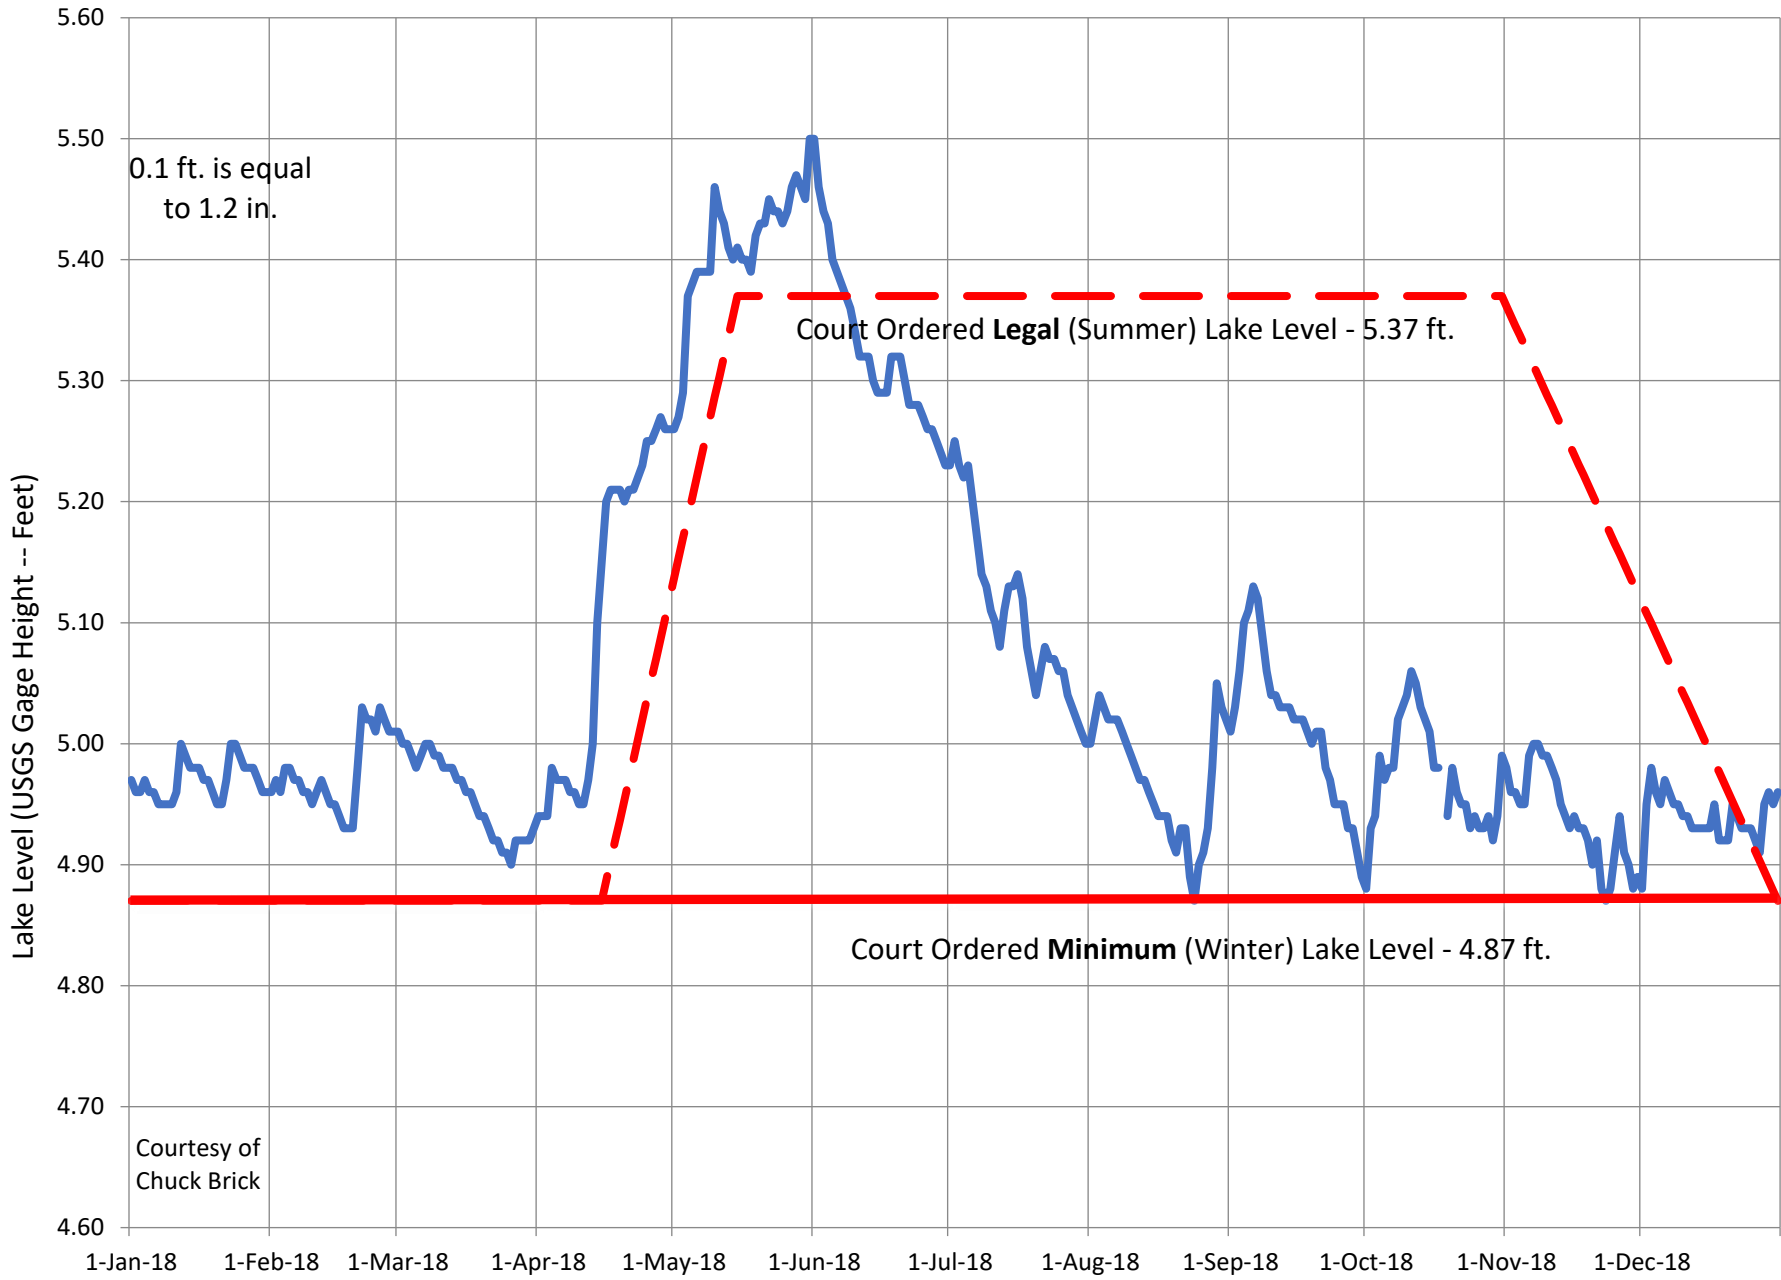

2021CY Higgins Lake -- USGS Daily Average Lake Level

— Lake Level

— Legal Levels - Winter is 6 in. Below Summer

2020CY Higgins Lake -- USGS Daily Average Lake Level

2019CY Higgins Lake -- USGS Daily Average Lake Level

— Lake Level - - - Legal Levels - Winter is 6 in. Below Summer

2018CY Higgins Lake -- USGS Daily Average Lake Level

— Lake Level - - - Legal Levels - Winter is 6 in. Below Summer

2017CY Higgins Lake -- USGS Daily Average Water Level