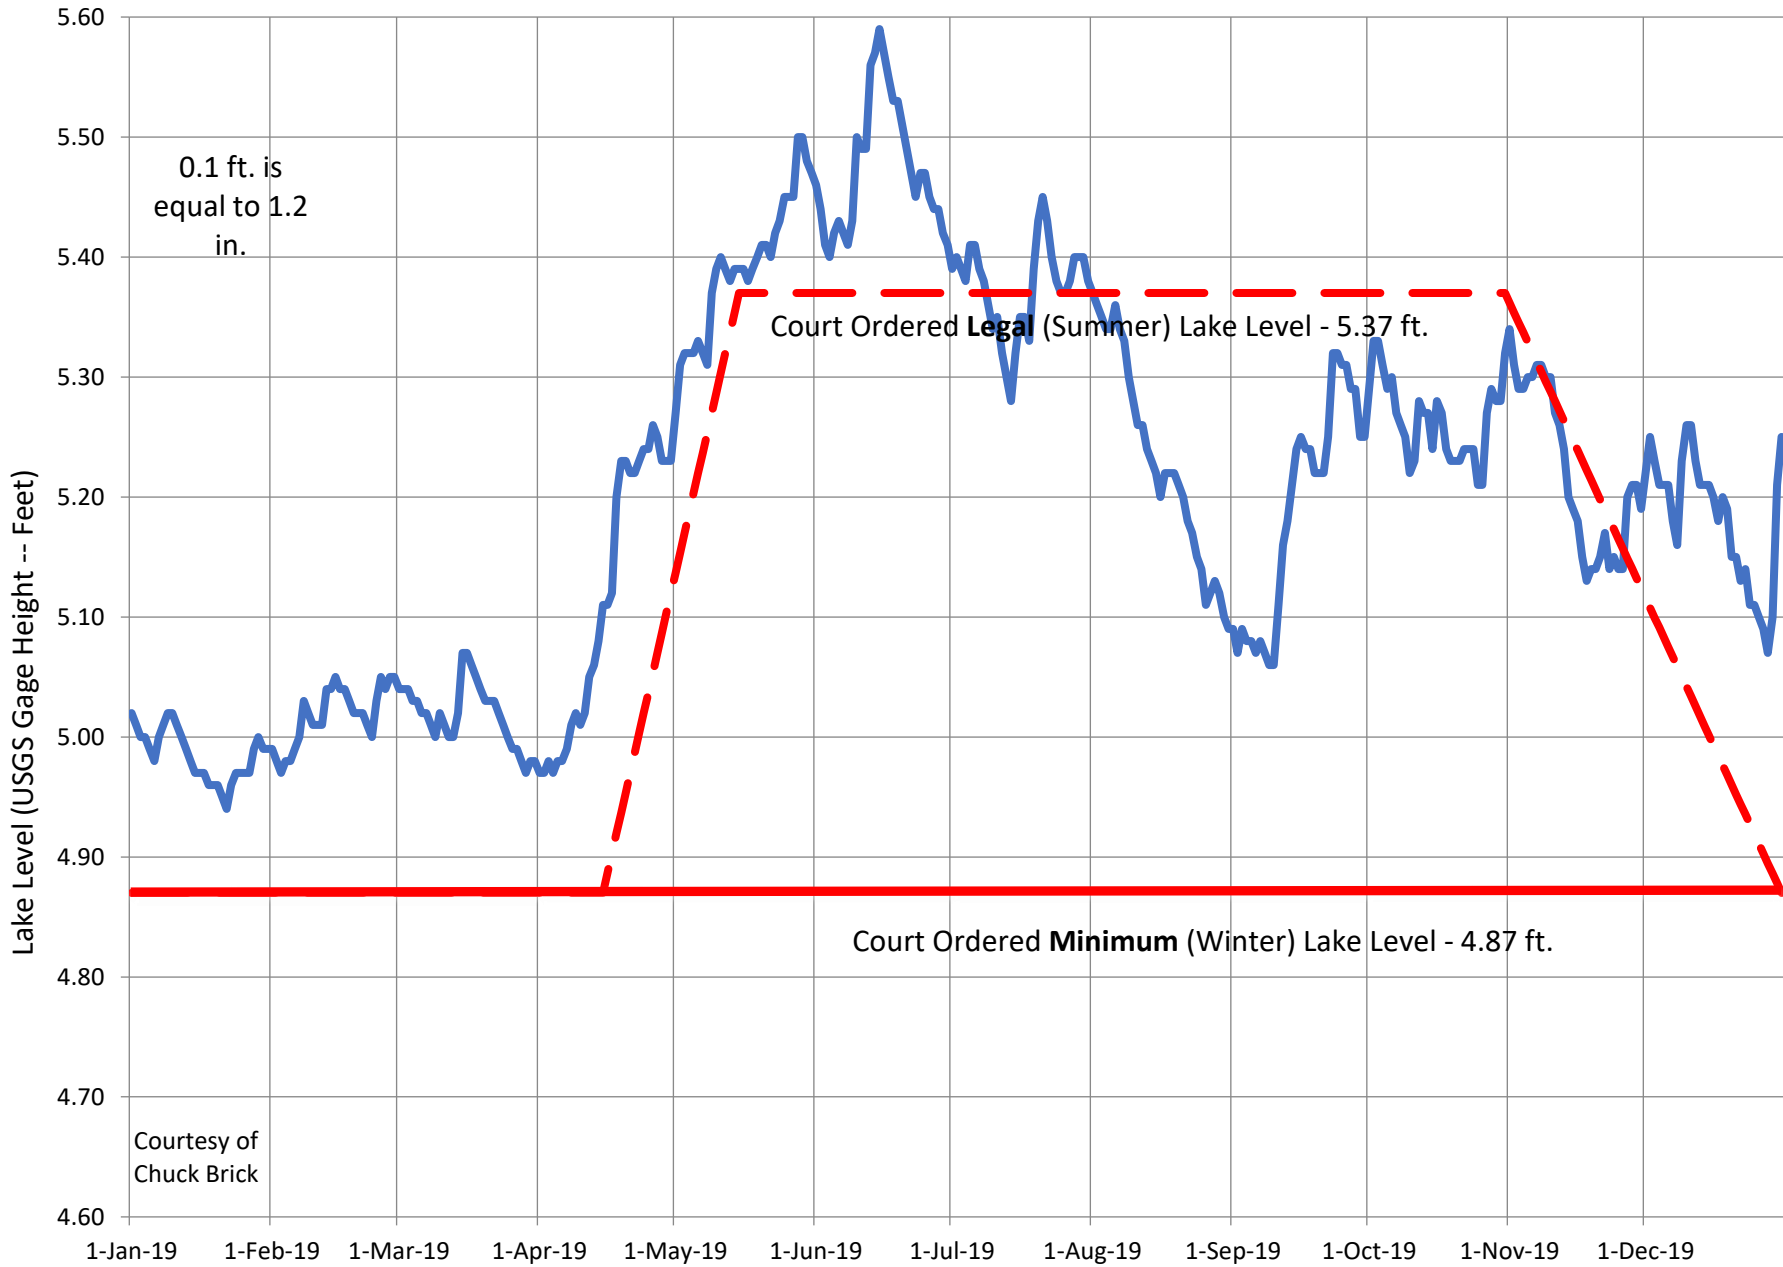

2021CY Higgins Lake -- USGS Daily Average Lake Level

— Lake Level

— Legal Levels - Winter is 6 in. Below Summer

2020CY Higgins Lake -- USGS Daily Average Lake Level

2019CY Higgins Lake -- USGS Daily Average Lake Level

— Lake Level - - - Legal Levels - Winter is 6 in. Below Summer

2018CY Higgins Lake -- USGS Daily Average Lake Level

— Lake Level - - - Legal Levels - Winter is 6 in. Below Summer

2017CY Higgins Lake -- USGS Daily Average Water Level