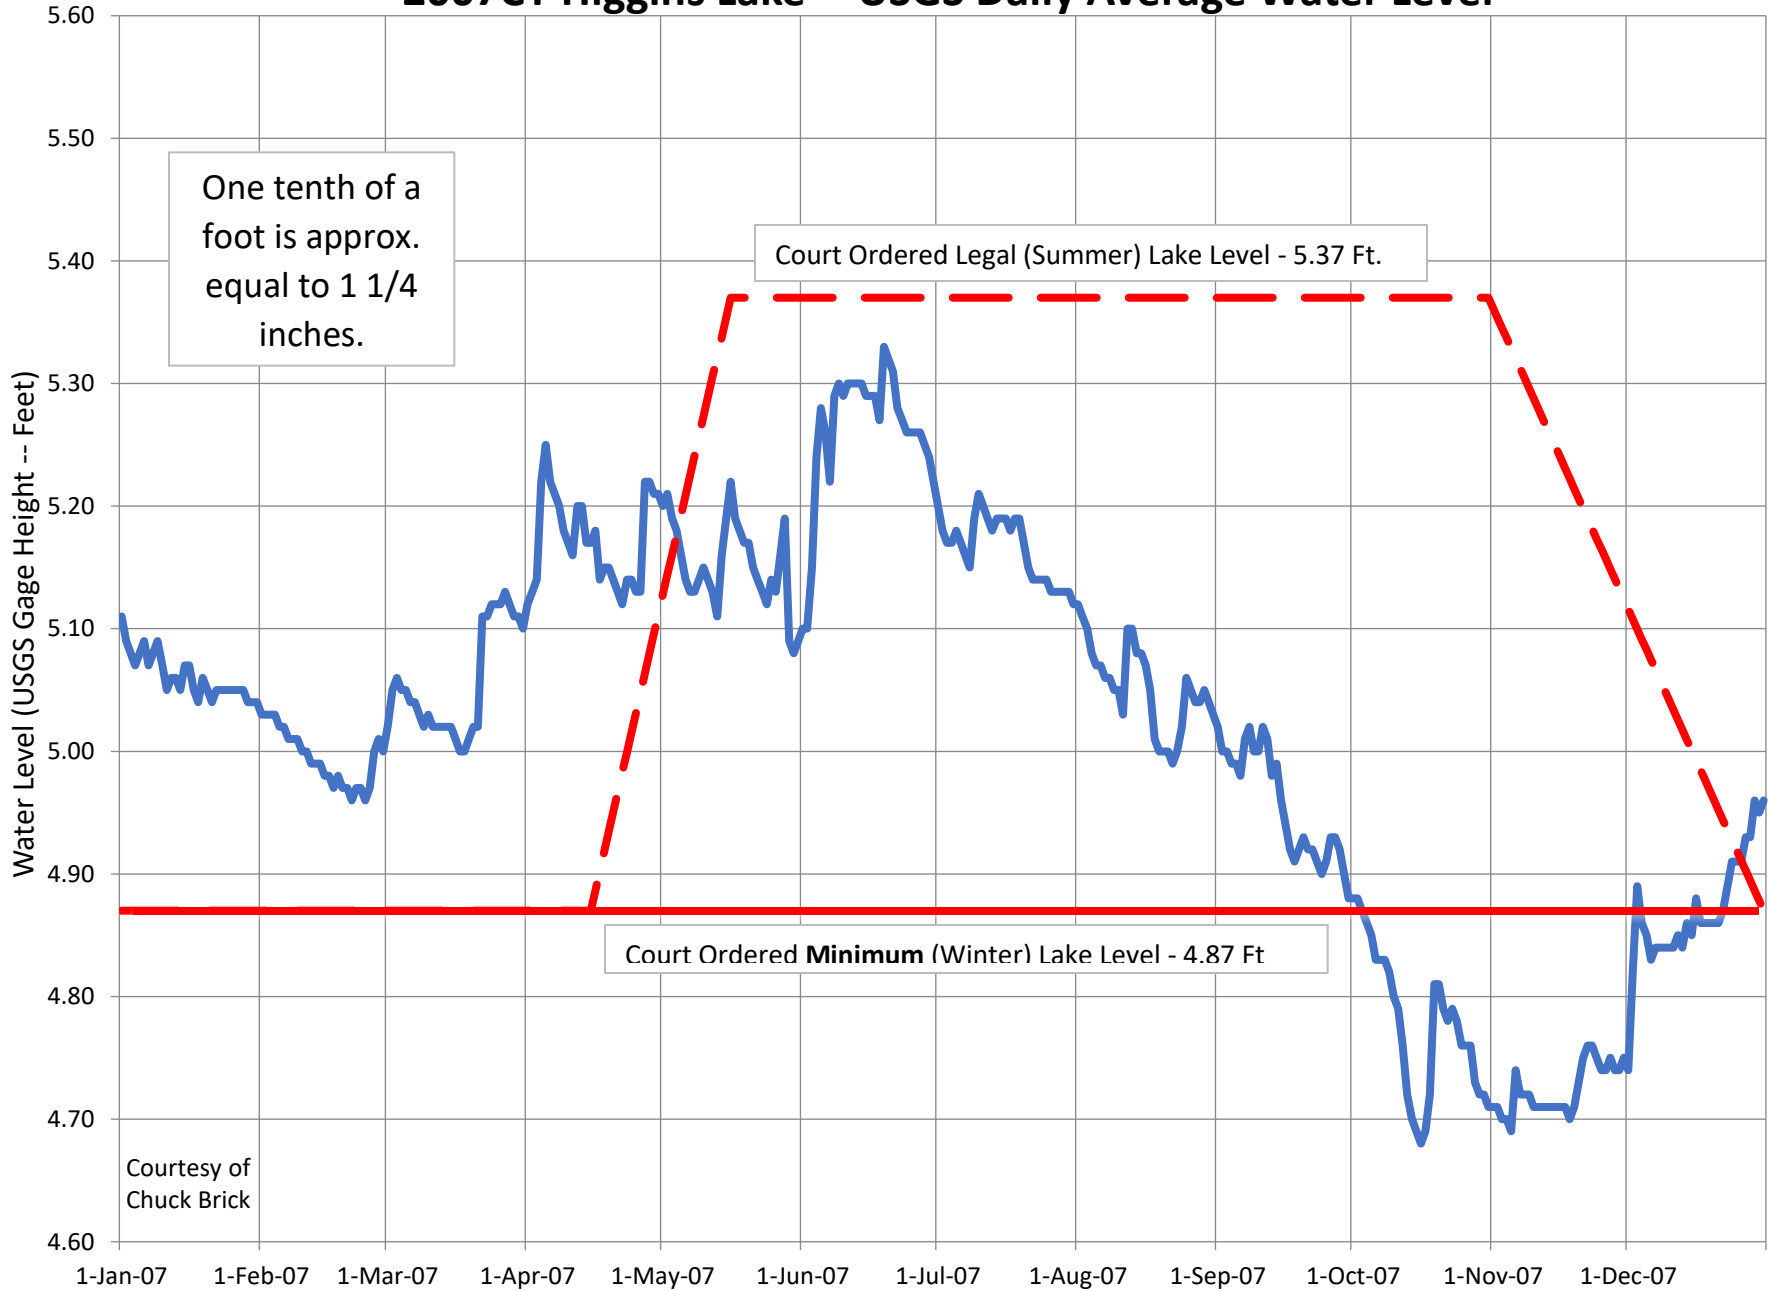

2007CY Higgins Lake -- USGS Daily Average Water Level

— Water Level   - - - Legal Levels (winter 6 in. below summer)