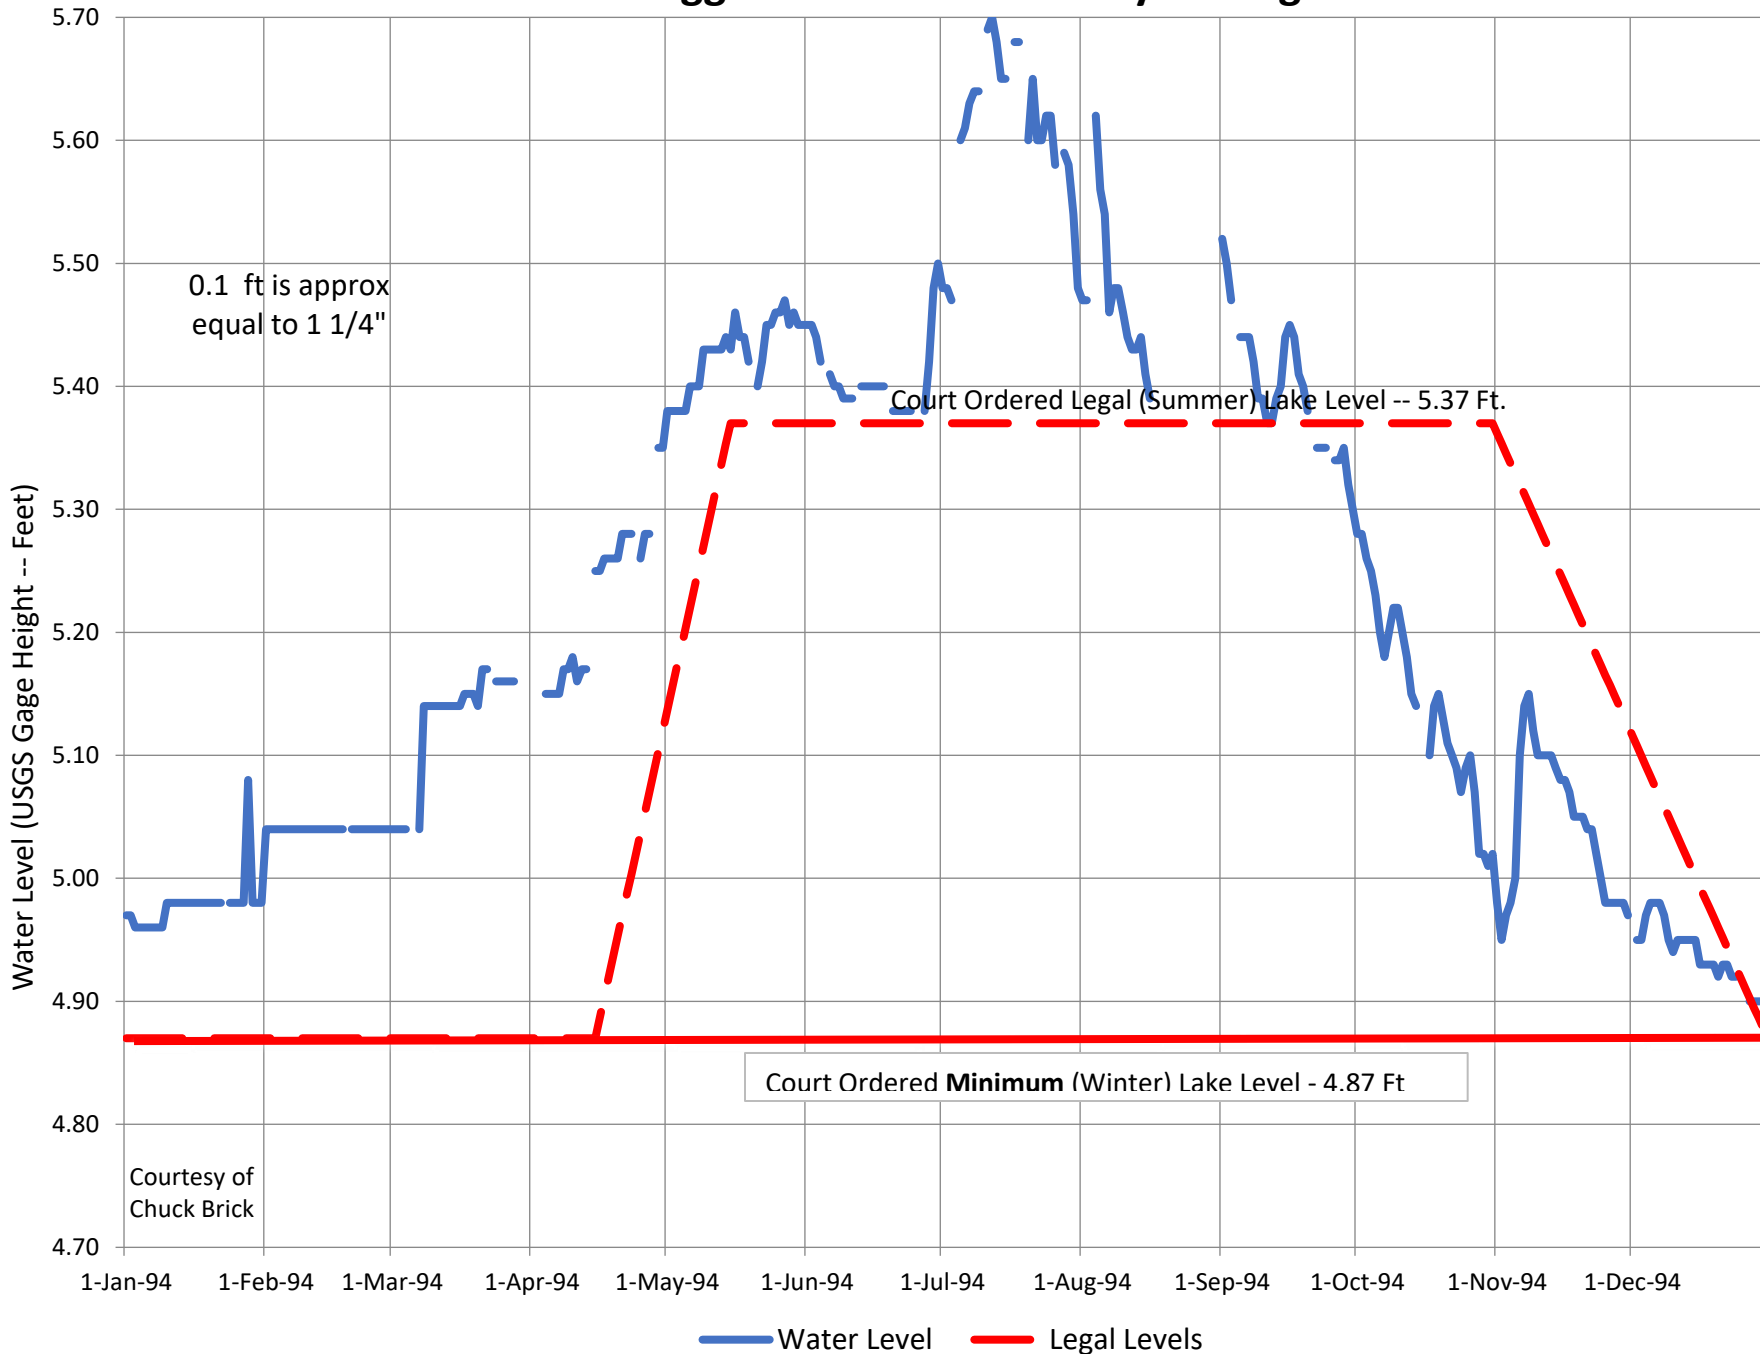

1994CY Higgins Lake -- USGS Daily Average Water Level