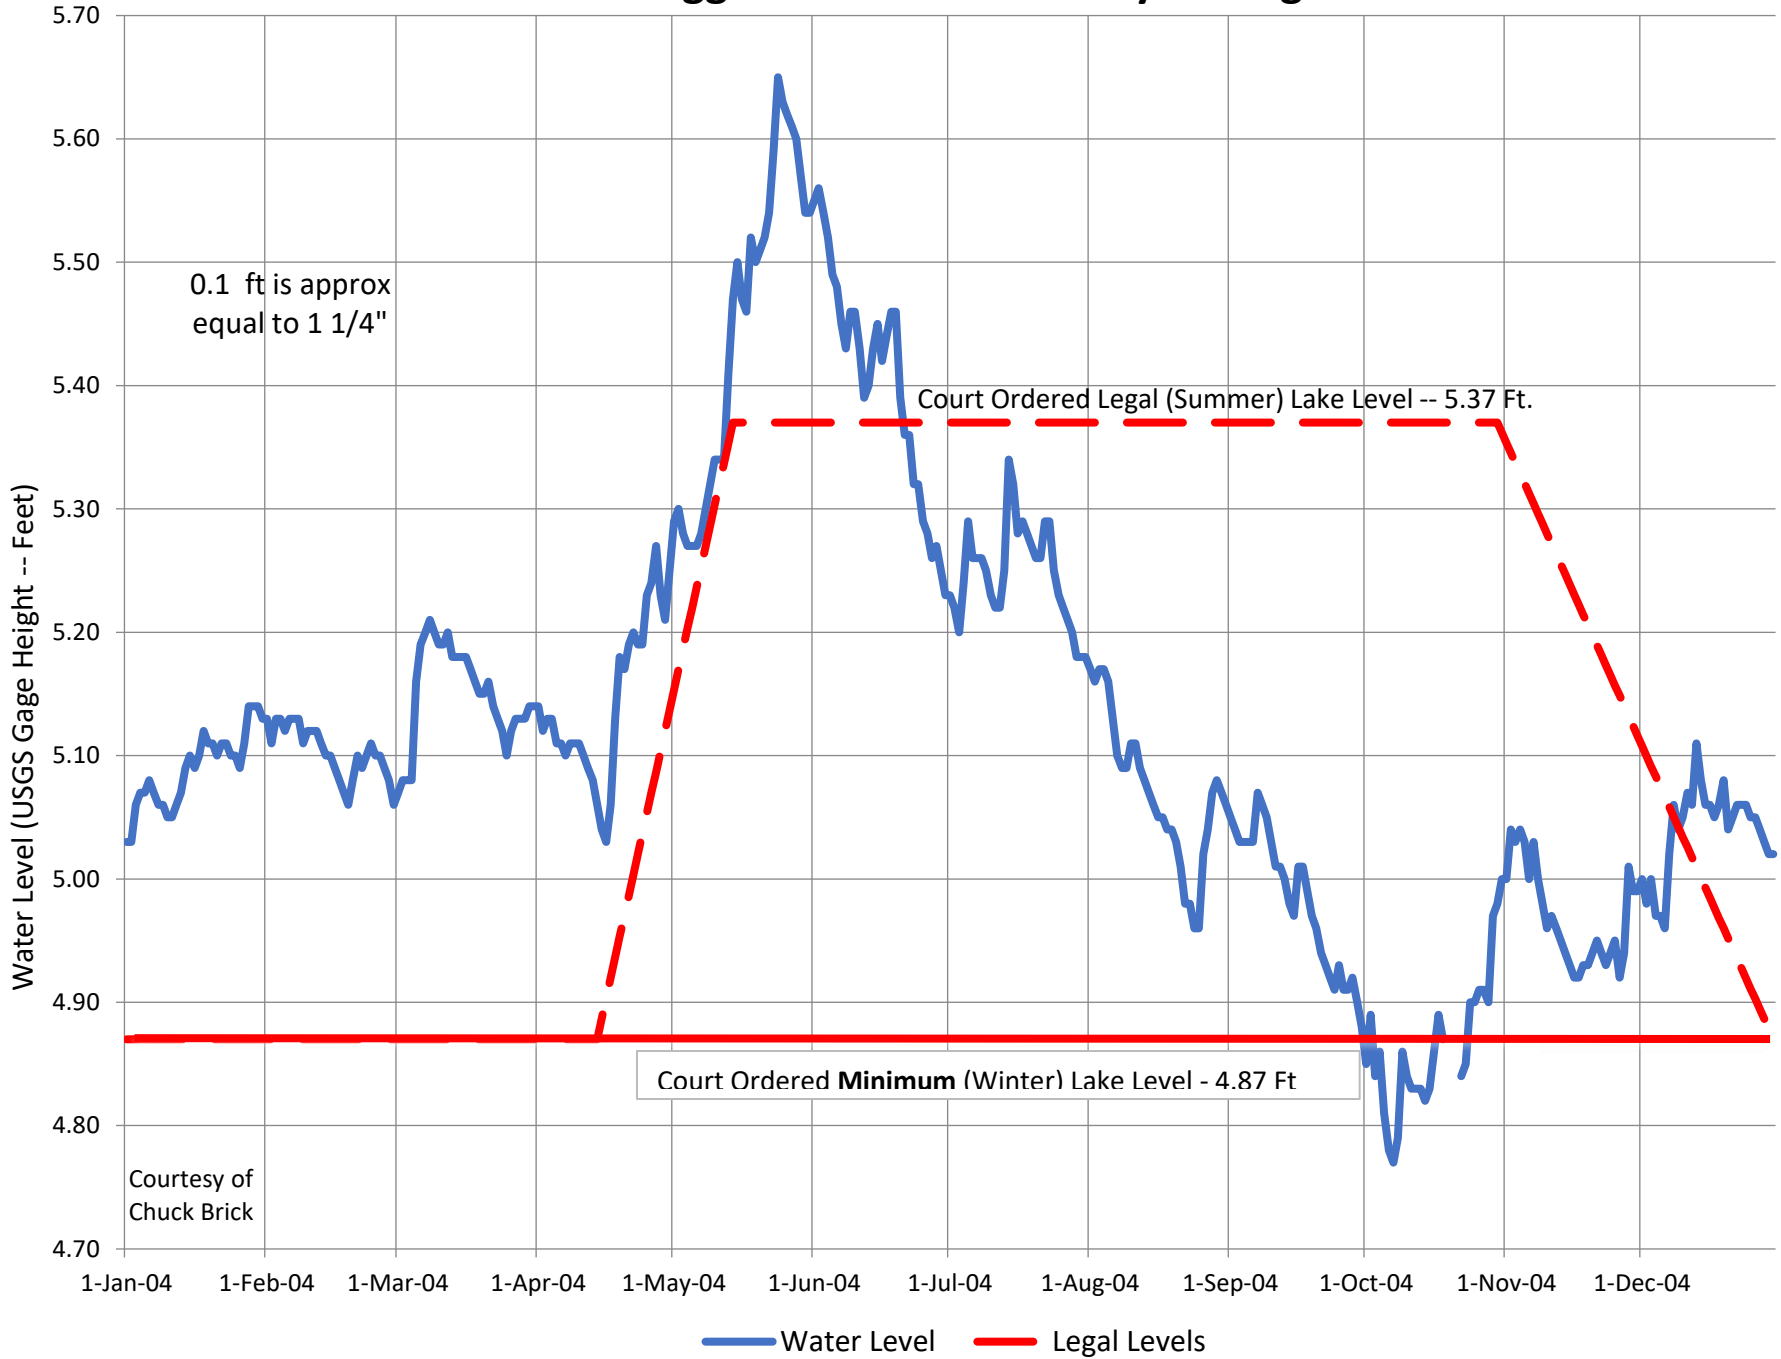

2004CY Higgins Lake -- USGS Daily Average Water Level