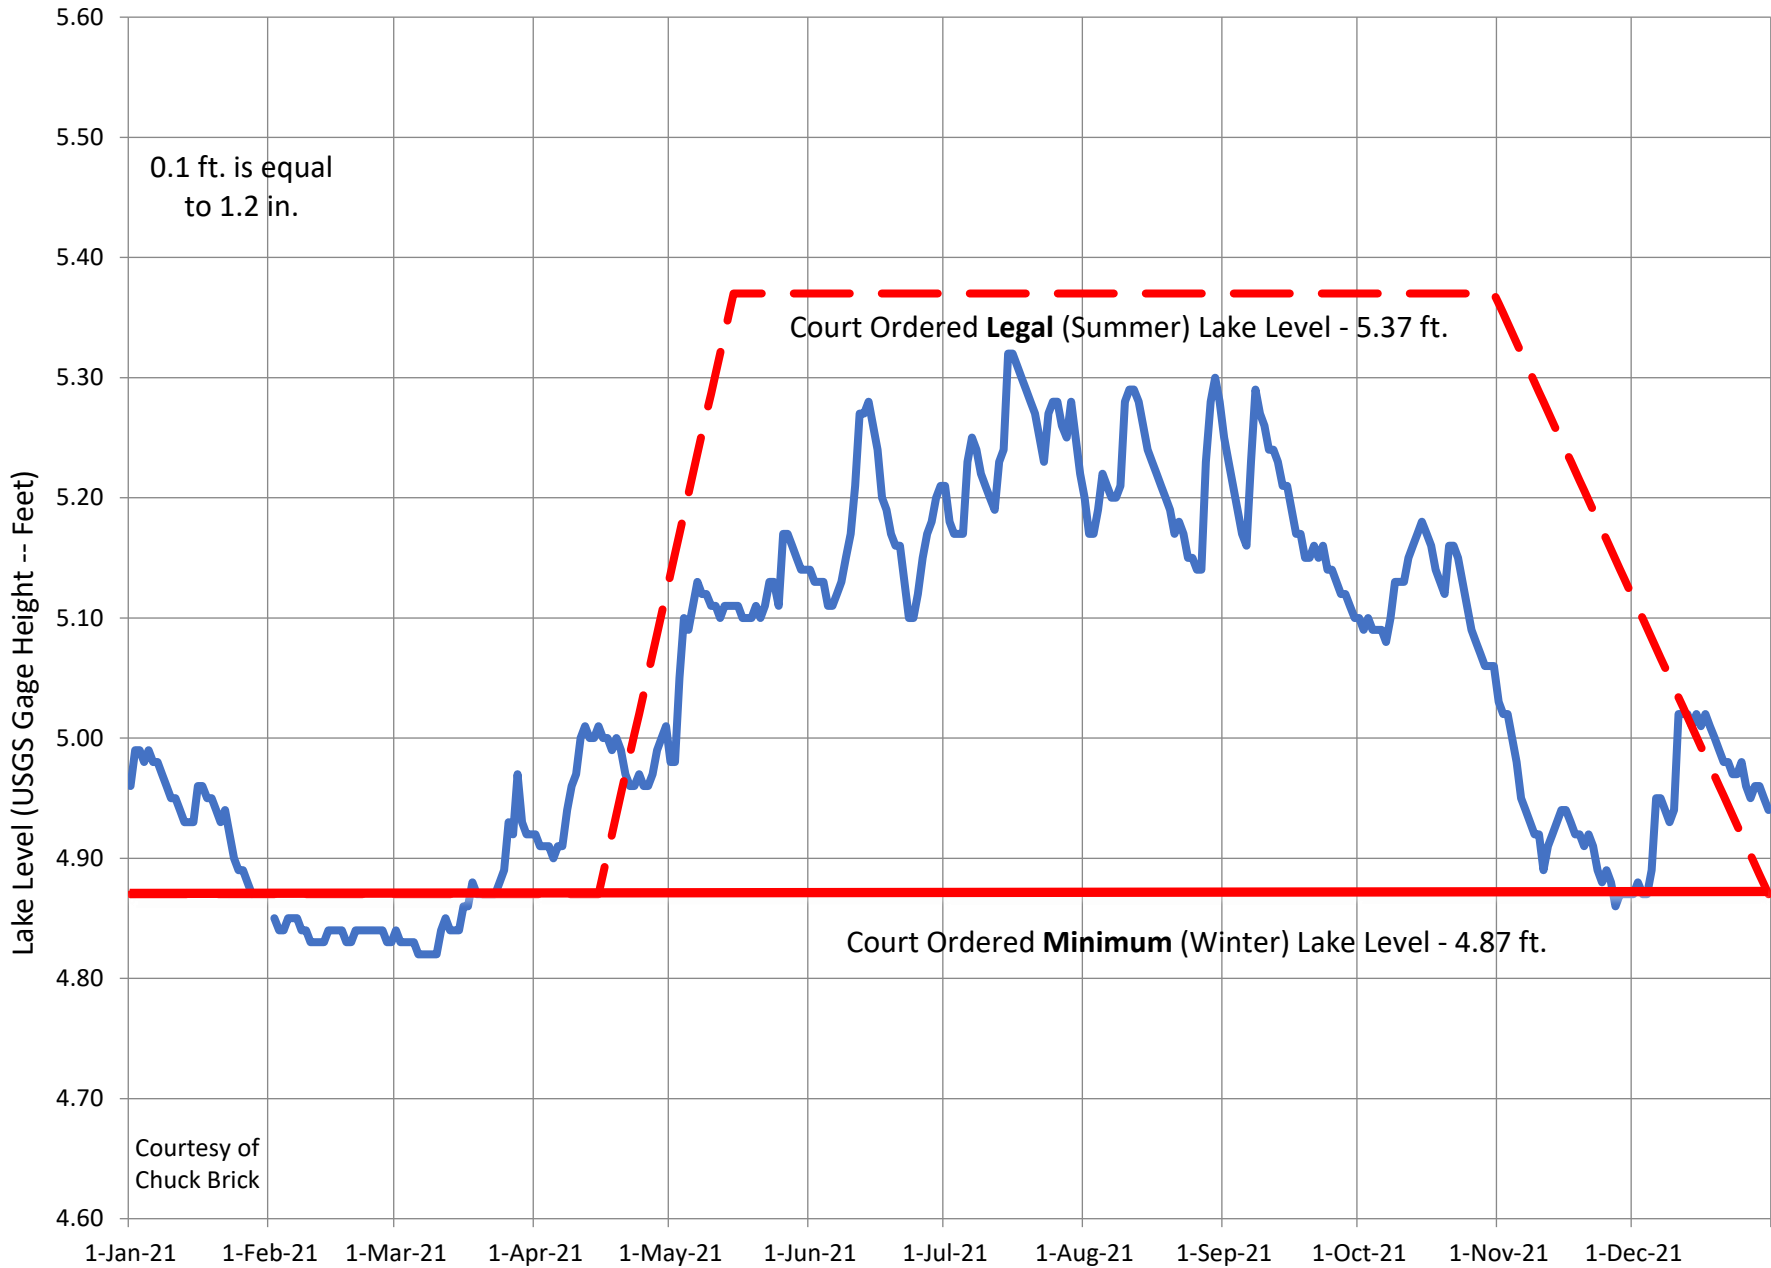

2021CY Higgins Lake -- USGS Daily Average Lake Level

— Lake Level

— Legal Levels - Winter is 6 in. Below Summer

2020CY Higgins Lake -- USGS Daily Average Lake Level

2019CY Higgins Lake -- USGS Daily Average Lake Level

— Lake Level - - - Legal Levels - Winter is 6 in. Below Summer

2018CY Higgins Lake -- USGS Daily Average Lake Level

— Lake Level - - - Legal Levels - Winter is 6 in. Below Summer

2017CY Higgins Lake -- USGS Daily Average Water Level

— Water Level - - - Legal Levels - Winter 6 in. Below Summer

2016CY Higgins Lake -- USGS Daily Average Water Level

2015CY Higgins Lake -- USGS Daily Average Water Level

2014CY Higgins Lake -- USGS Daily Average Water Level