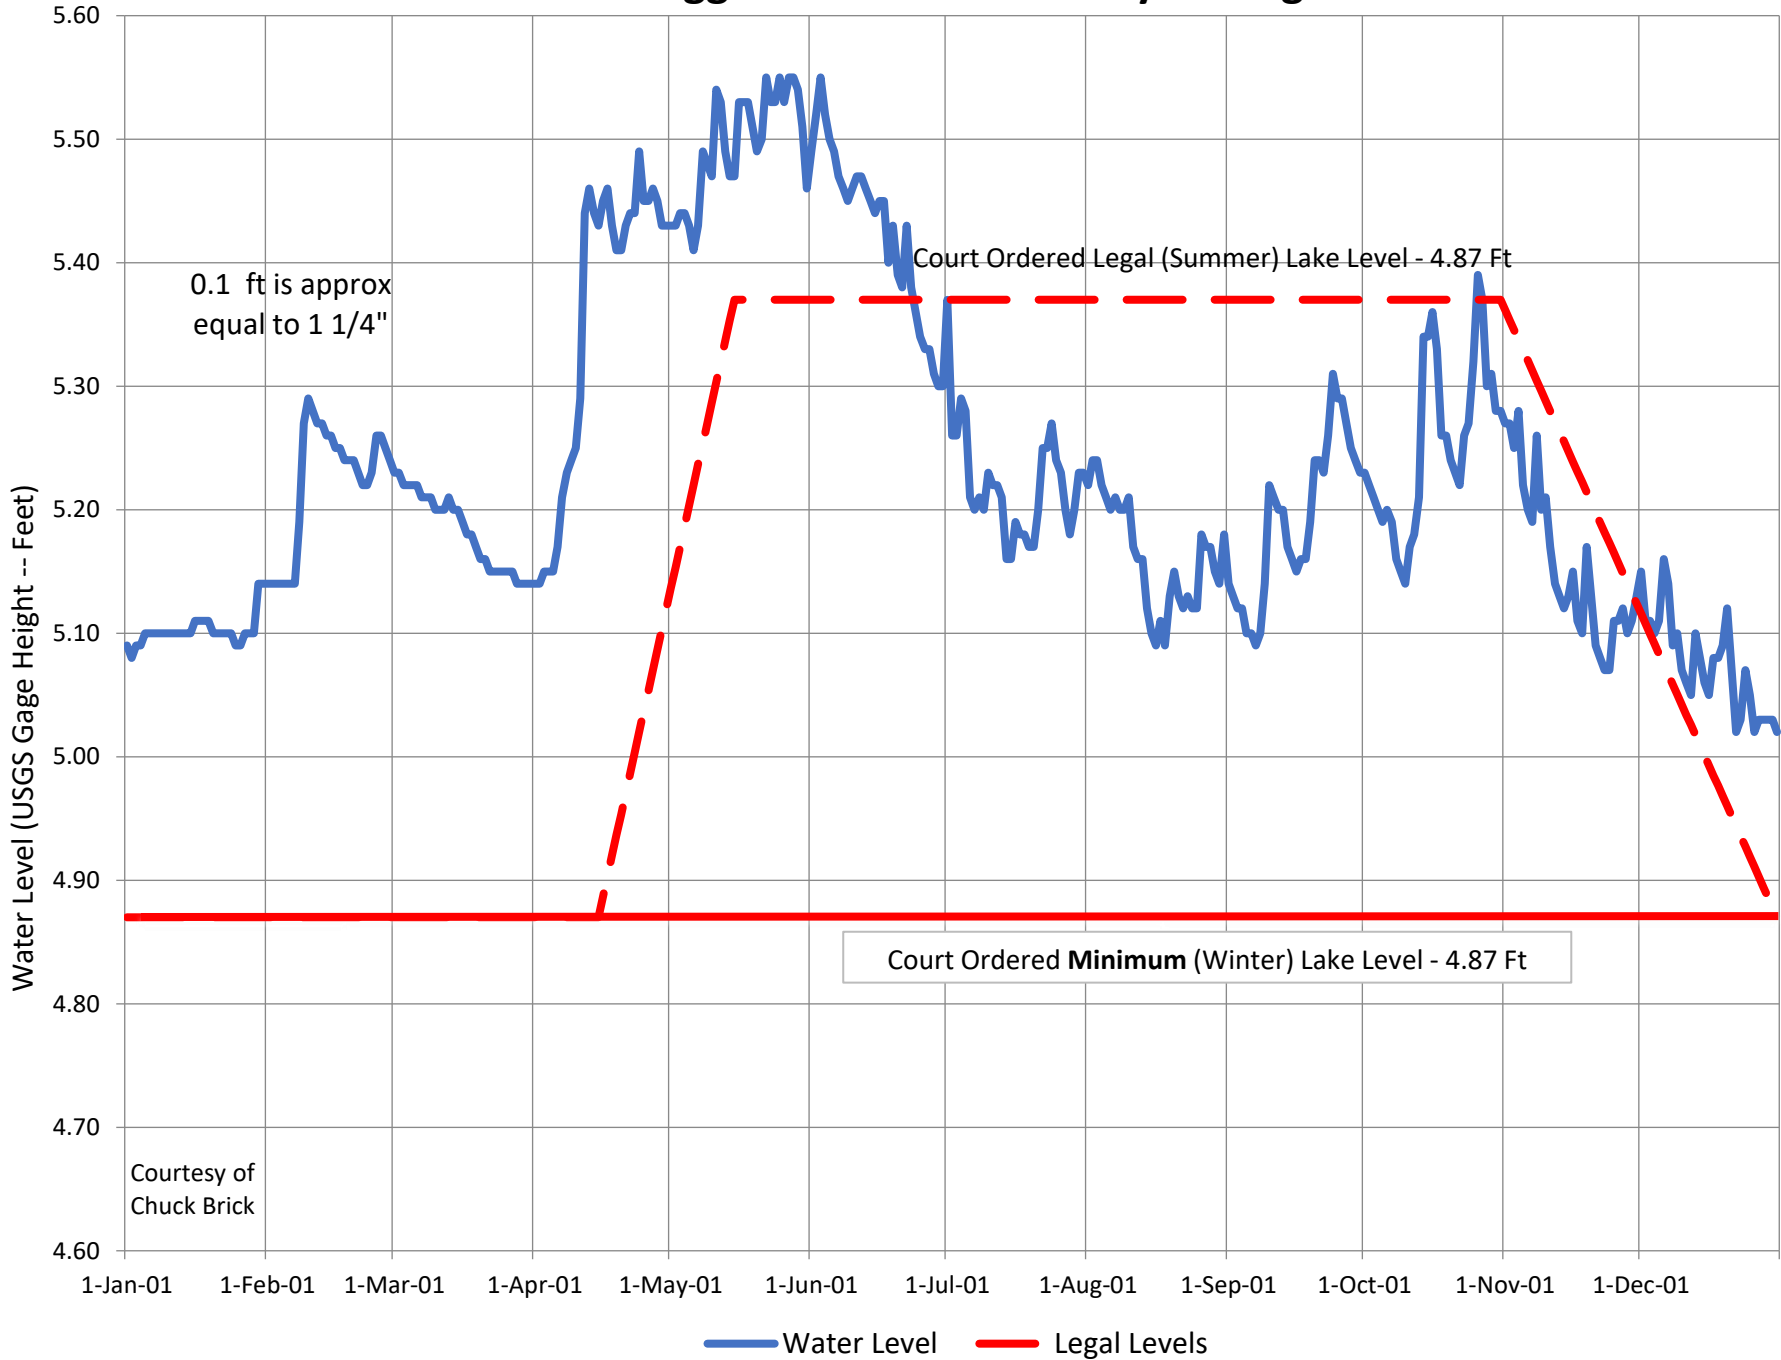

2006CY Higgins Lake -- USGS Daily Average Water Level

2005CY Higgins Lake -- USGS Daily Average Water Level

2004CY Higgins Lake -- USGS Daily Average Water Level

2003CY Higgins Lake -- USGS Daily Average Water Level

2002CY Higgins Lake -- USGS Daily Average Water Level

2001CY Higgins Lake -- USGS Daily Average Water Level

2000CY Higgins Lake -- USGS Daily Average Water Level

1999CY Higgins Lake -- USGS Daily Average Water Level