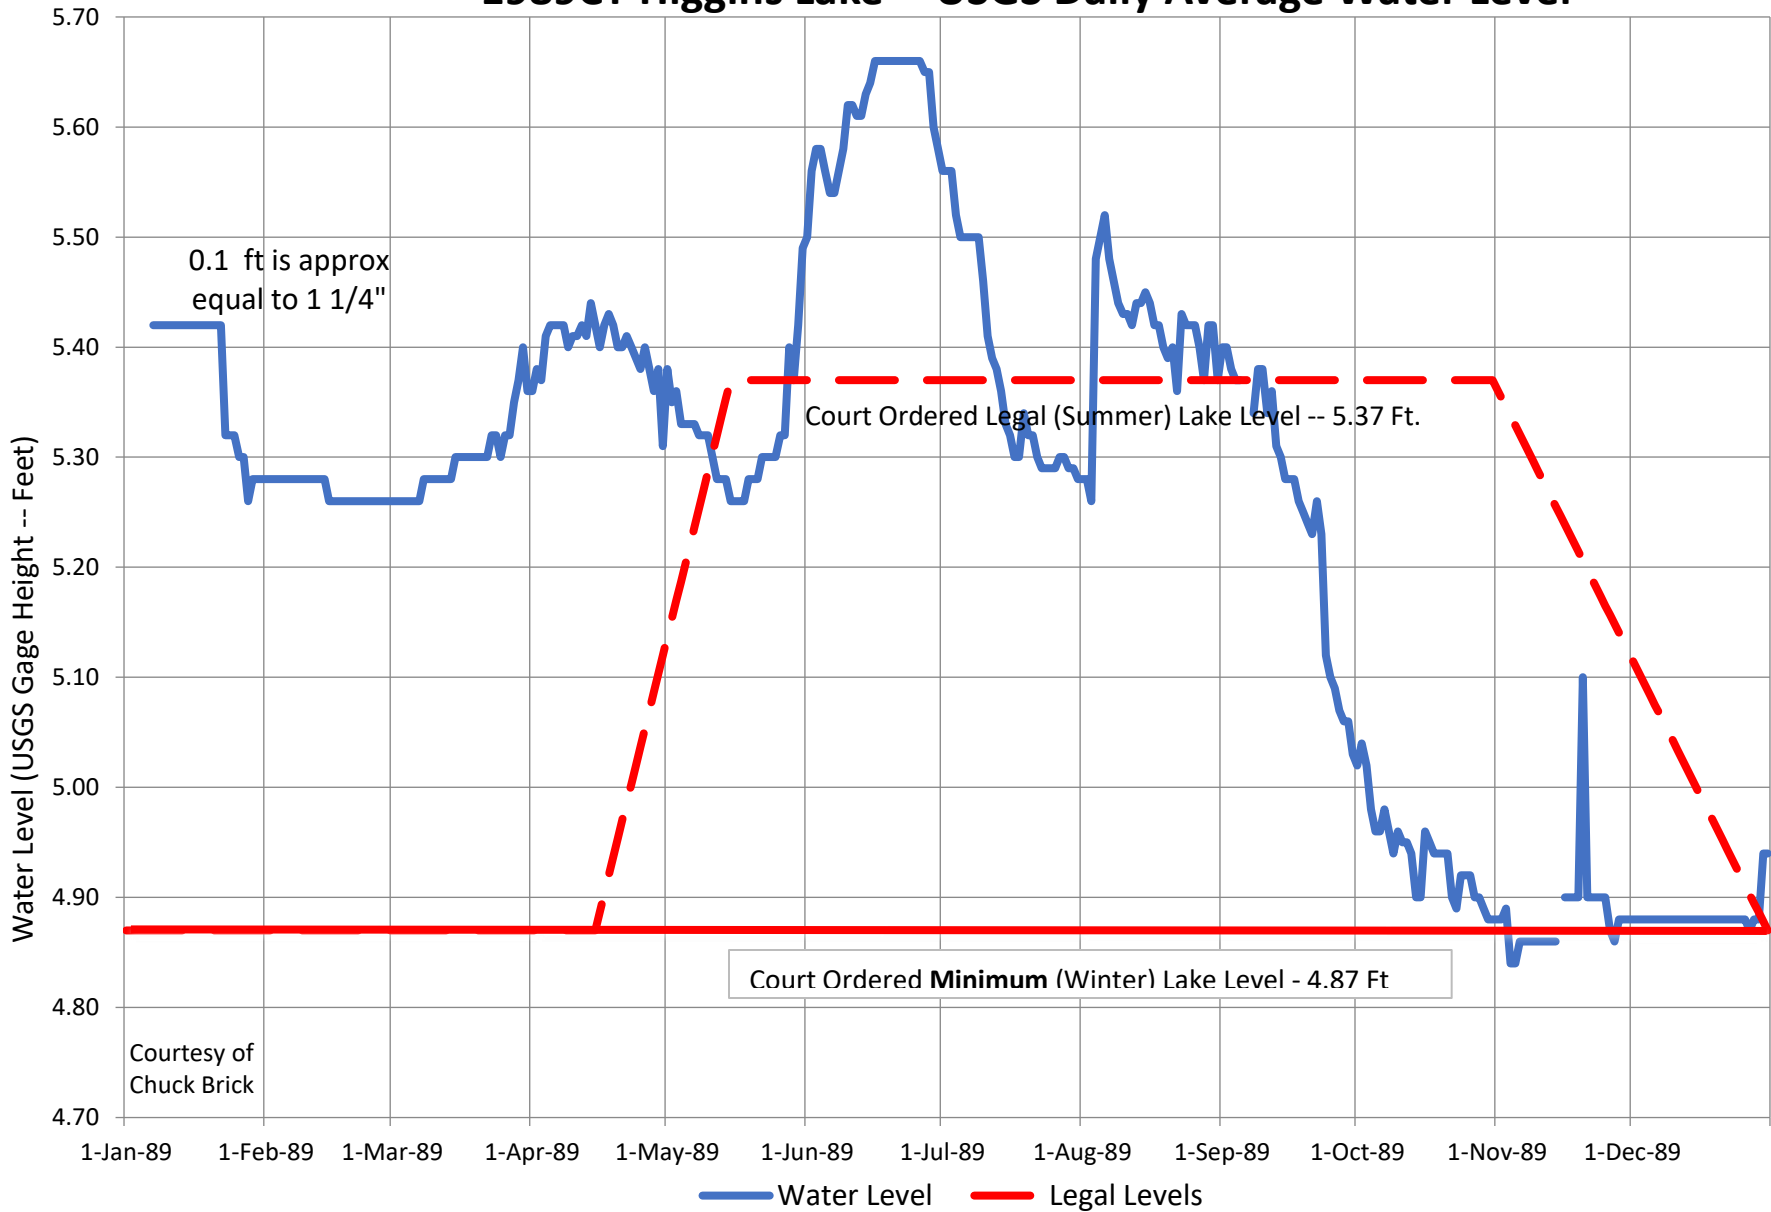

1998CY Higgins Lake -- USGS Daily Average Water Level

1997CY Higgins Lake -- USGS Daily Average Water Level

1996CY Higgins Lake -- USGS Daily Average Water Level

1995CY Higgins Lake -- USGS Daily Average Water Level

1994CY Higgins Lake -- USGS Daily Average Water Level

1993CY Higgins Lake -- USGS Daily Average Water Level

1992CY Higgins Lake -- USGS Daily Average Water Level

1991CY Higgins Lake -- USGS Daily Average Water Level

1990CY Higgins Lake -- USGS Daily Average Water Level

1989CY Higgins Lake -- USGS Daily Average Water Level

1988CY Higgins Lake -- USGS Daily Average Water Level

1987CY Higgins Lake -- USGS Daily Average Water Level