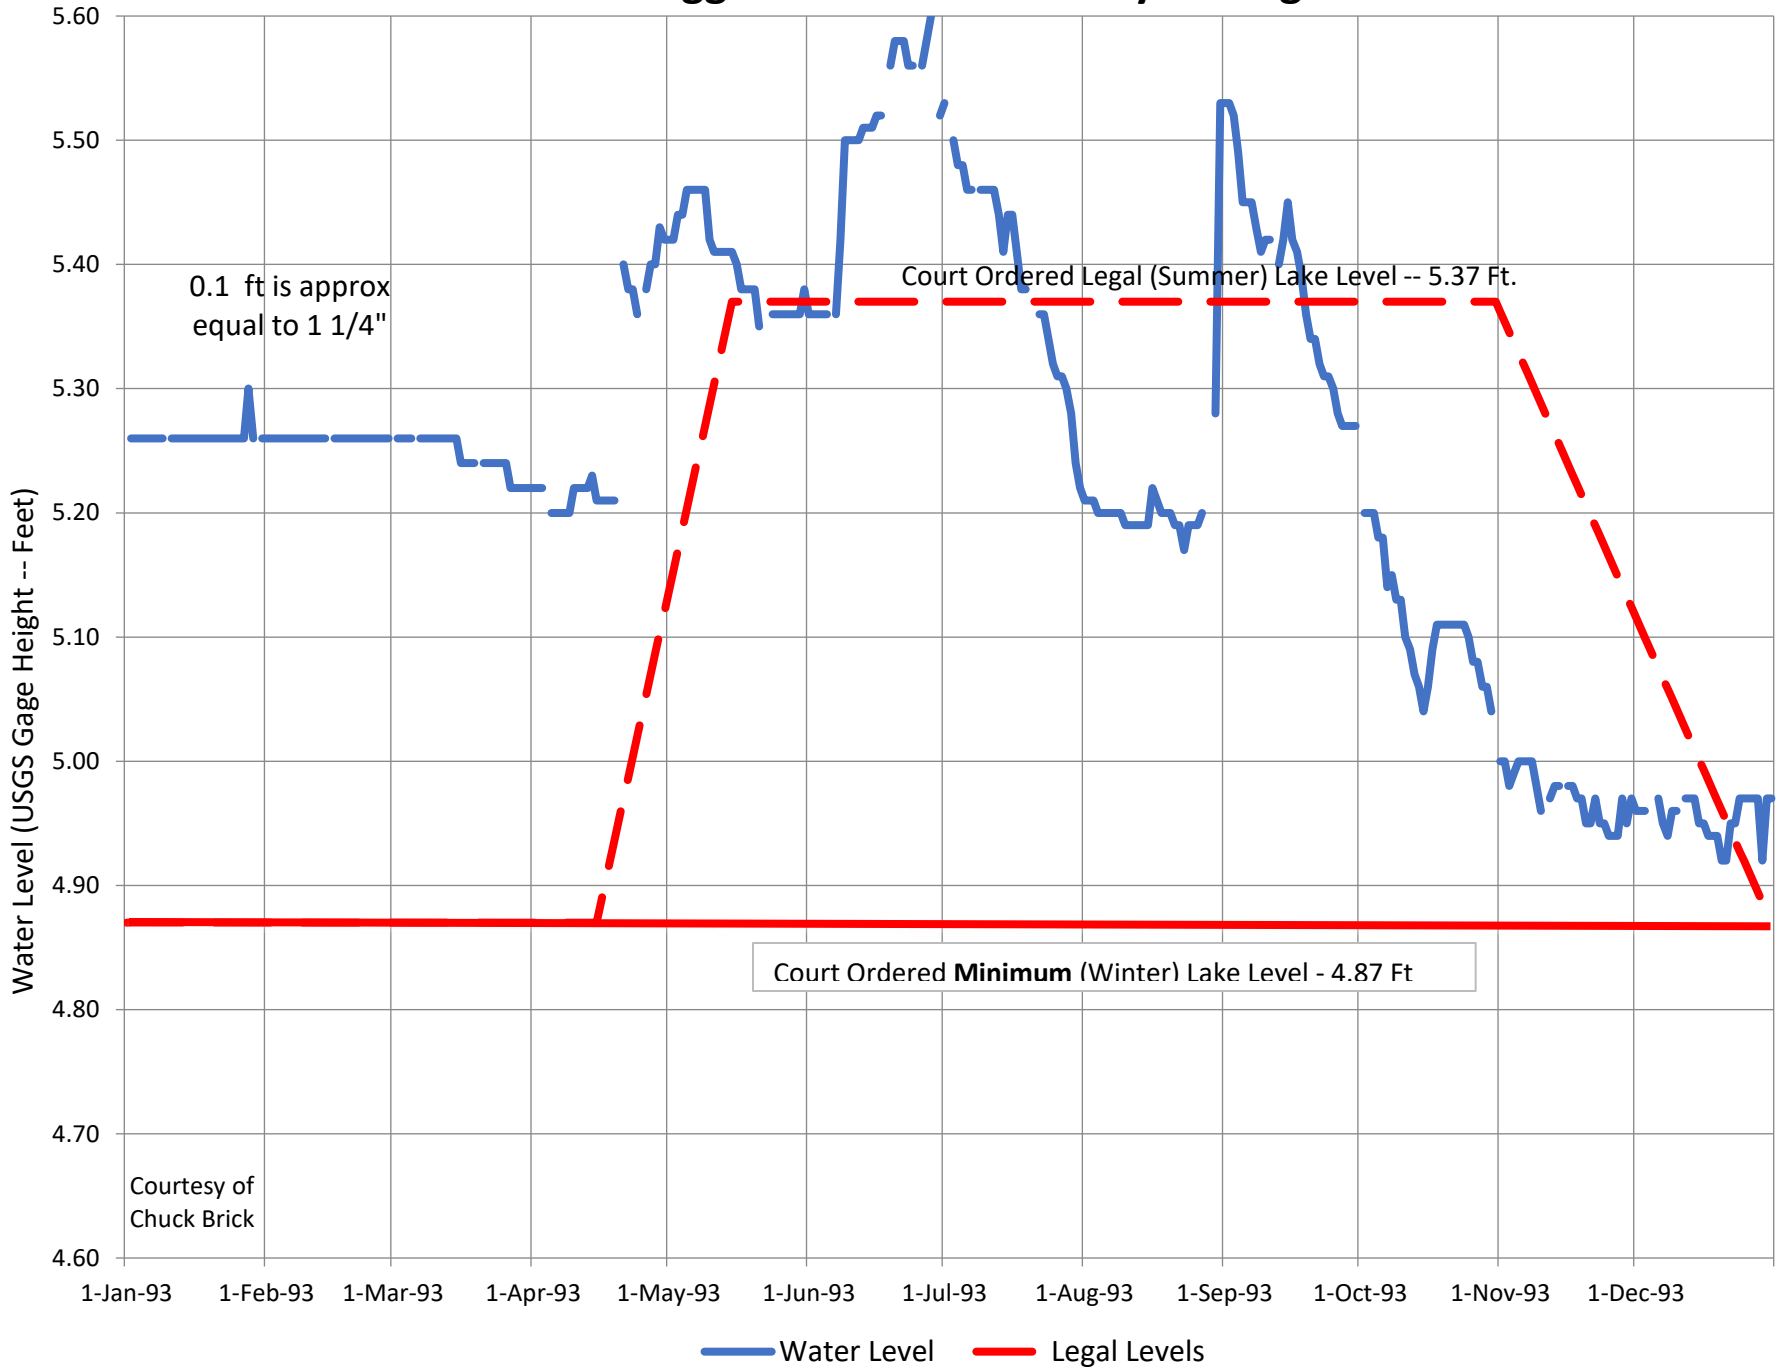

1993CY Higgins Lake -- USGS Daily Average Water Level