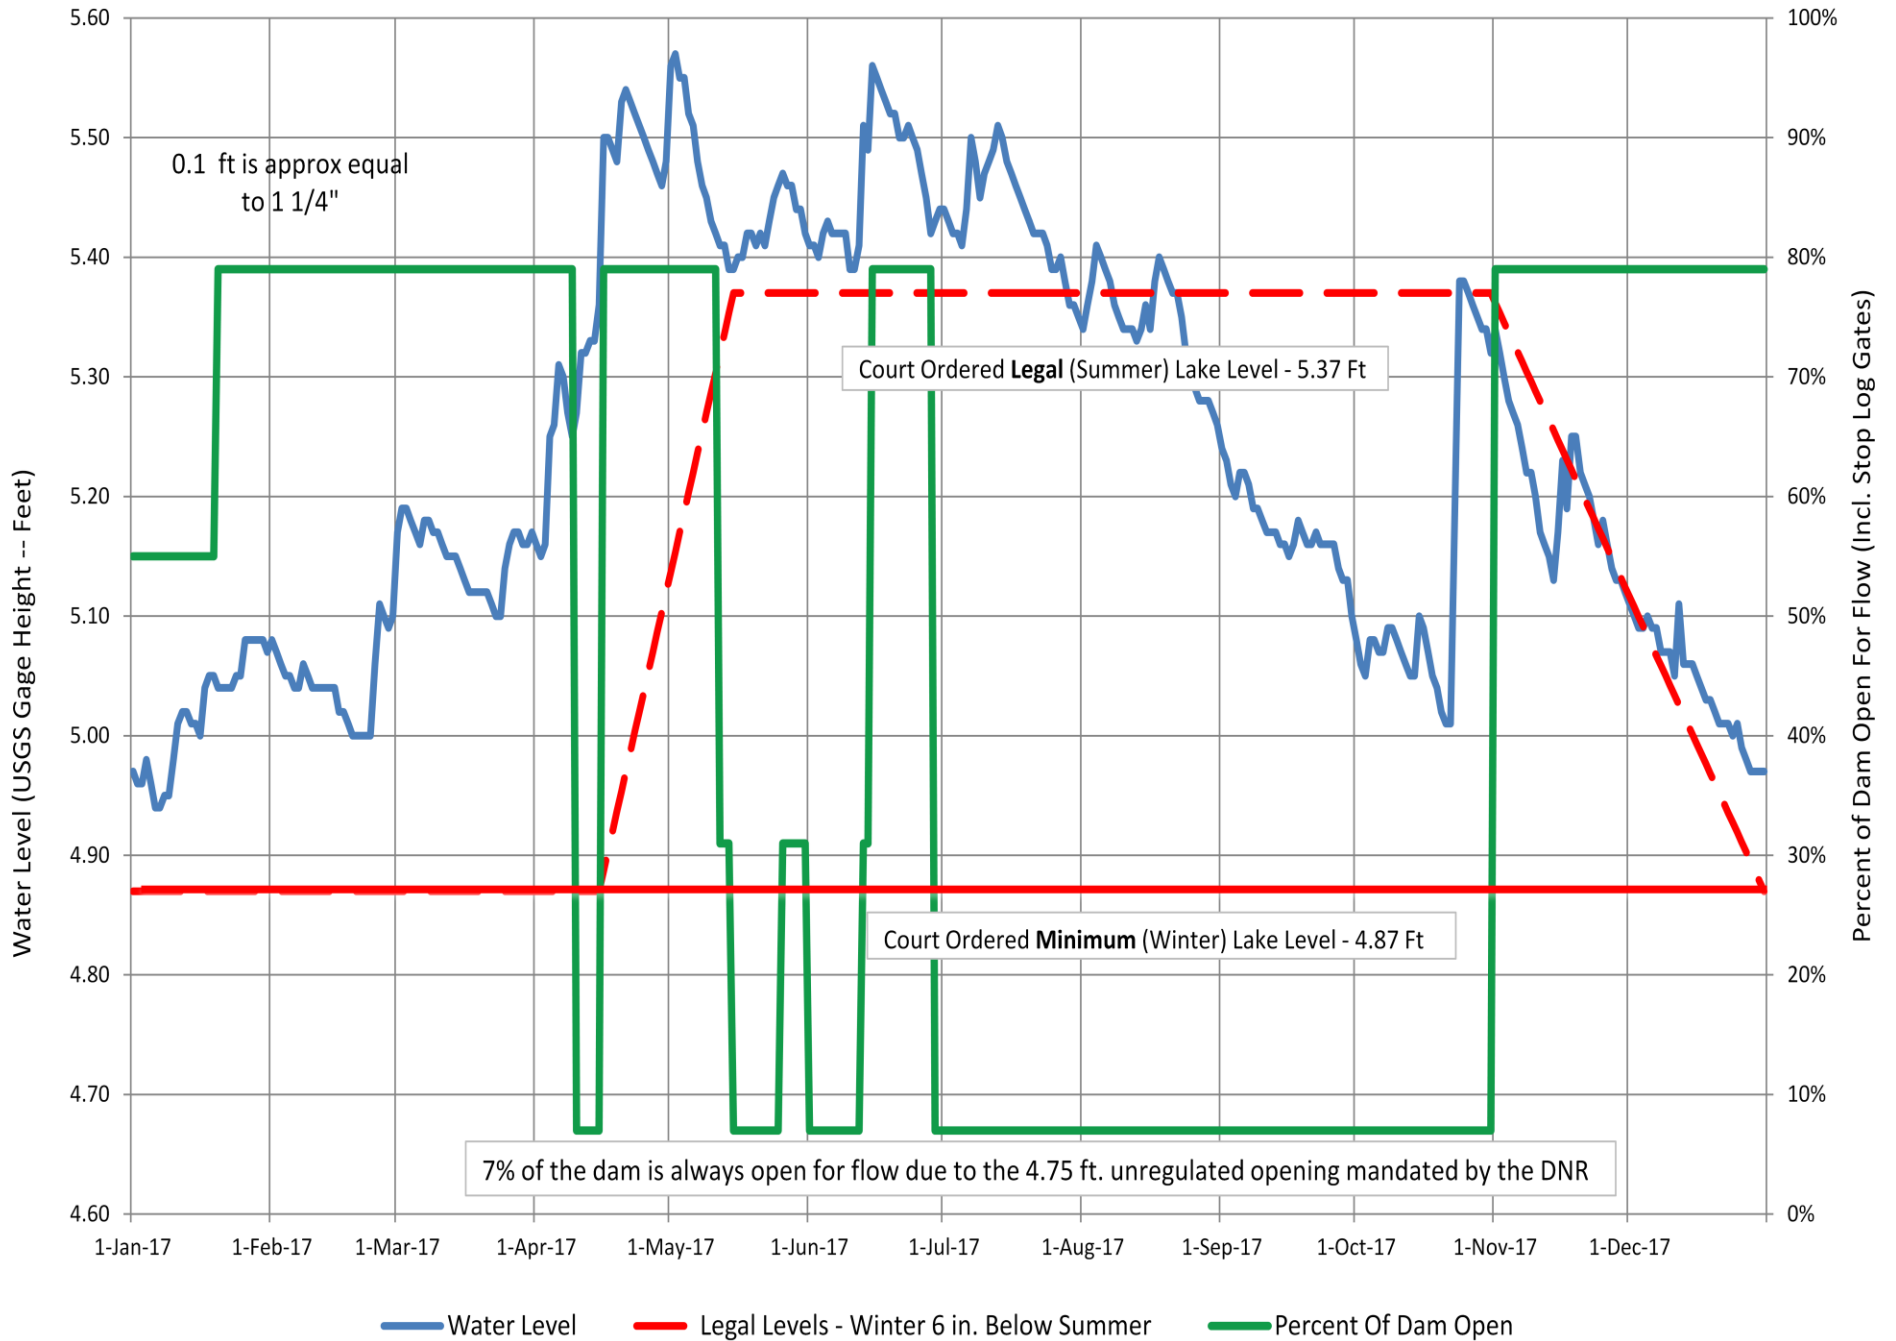

2017CY Higgins Lake -- USGS Daily Average Water Level