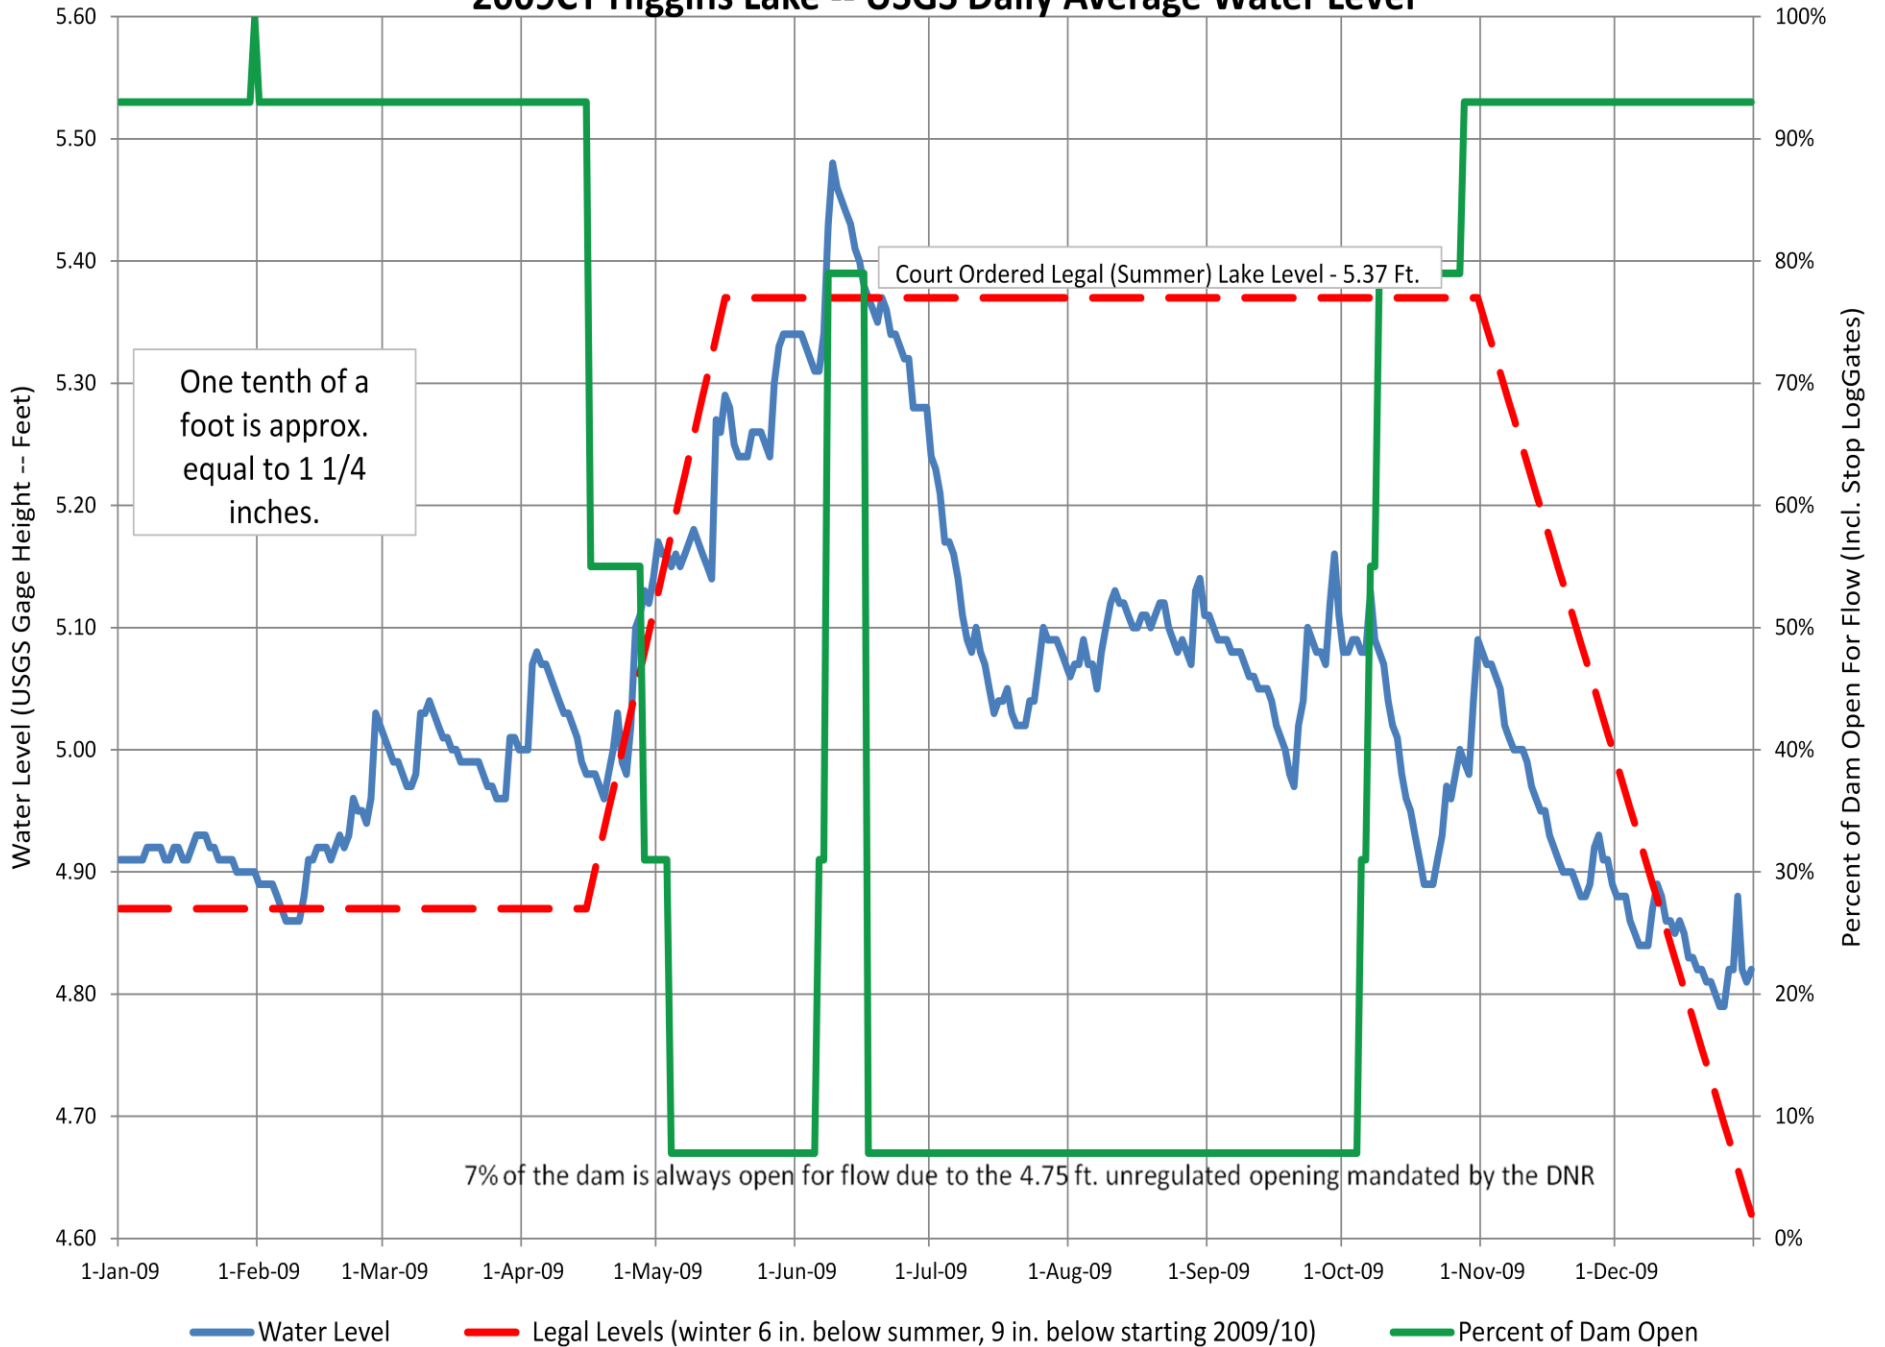

2007CY Higgins Lake -- USGS Daily Average Water Level

2008CY Higgins Lake -- USGS Daily Average Water Level

2009CY Higgins Lake -- USGS Daily Average Water Level

2010CY Higgins Lake -- USGS Daily Average Water Level

2011CY Higgins Lake -- USGS Daily Average Water Level

2012 CY Higgins Lake -- USGS Daily Average Water Level

2013CY Higgins Lake -- USGS Daily Average Water Level

2014CY Higgins Lake -- USGS Daily Average Water Level