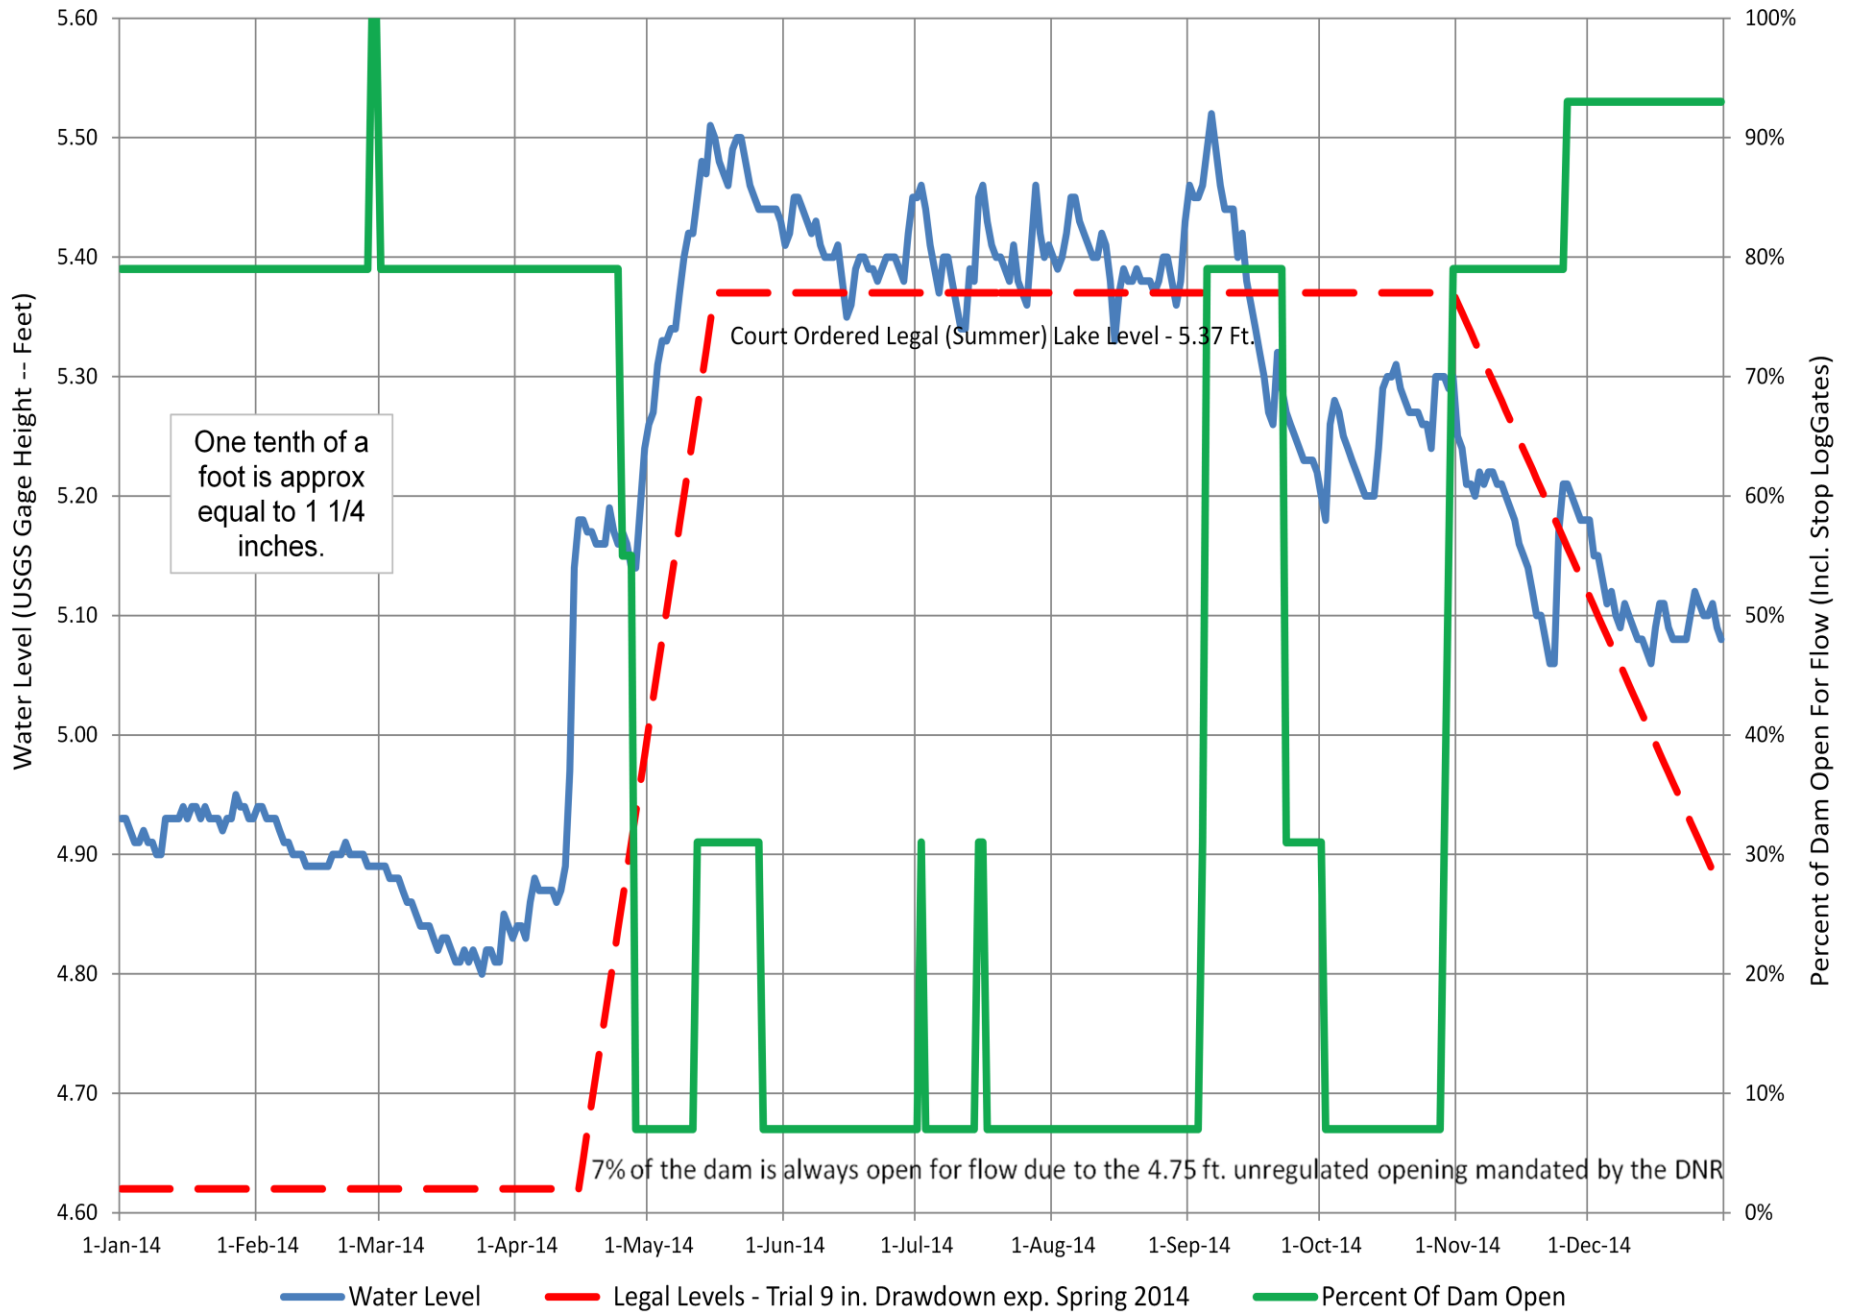

2011CY Higgins Lake -- USGS Daily Average Water Level

2012 CY Higgins Lake -- USGS Daily Average Water Level

2013CY Higgins Lake -- USGS Daily Average Water Level

2014CY Higgins Lake -- USGS Daily Average Water Level