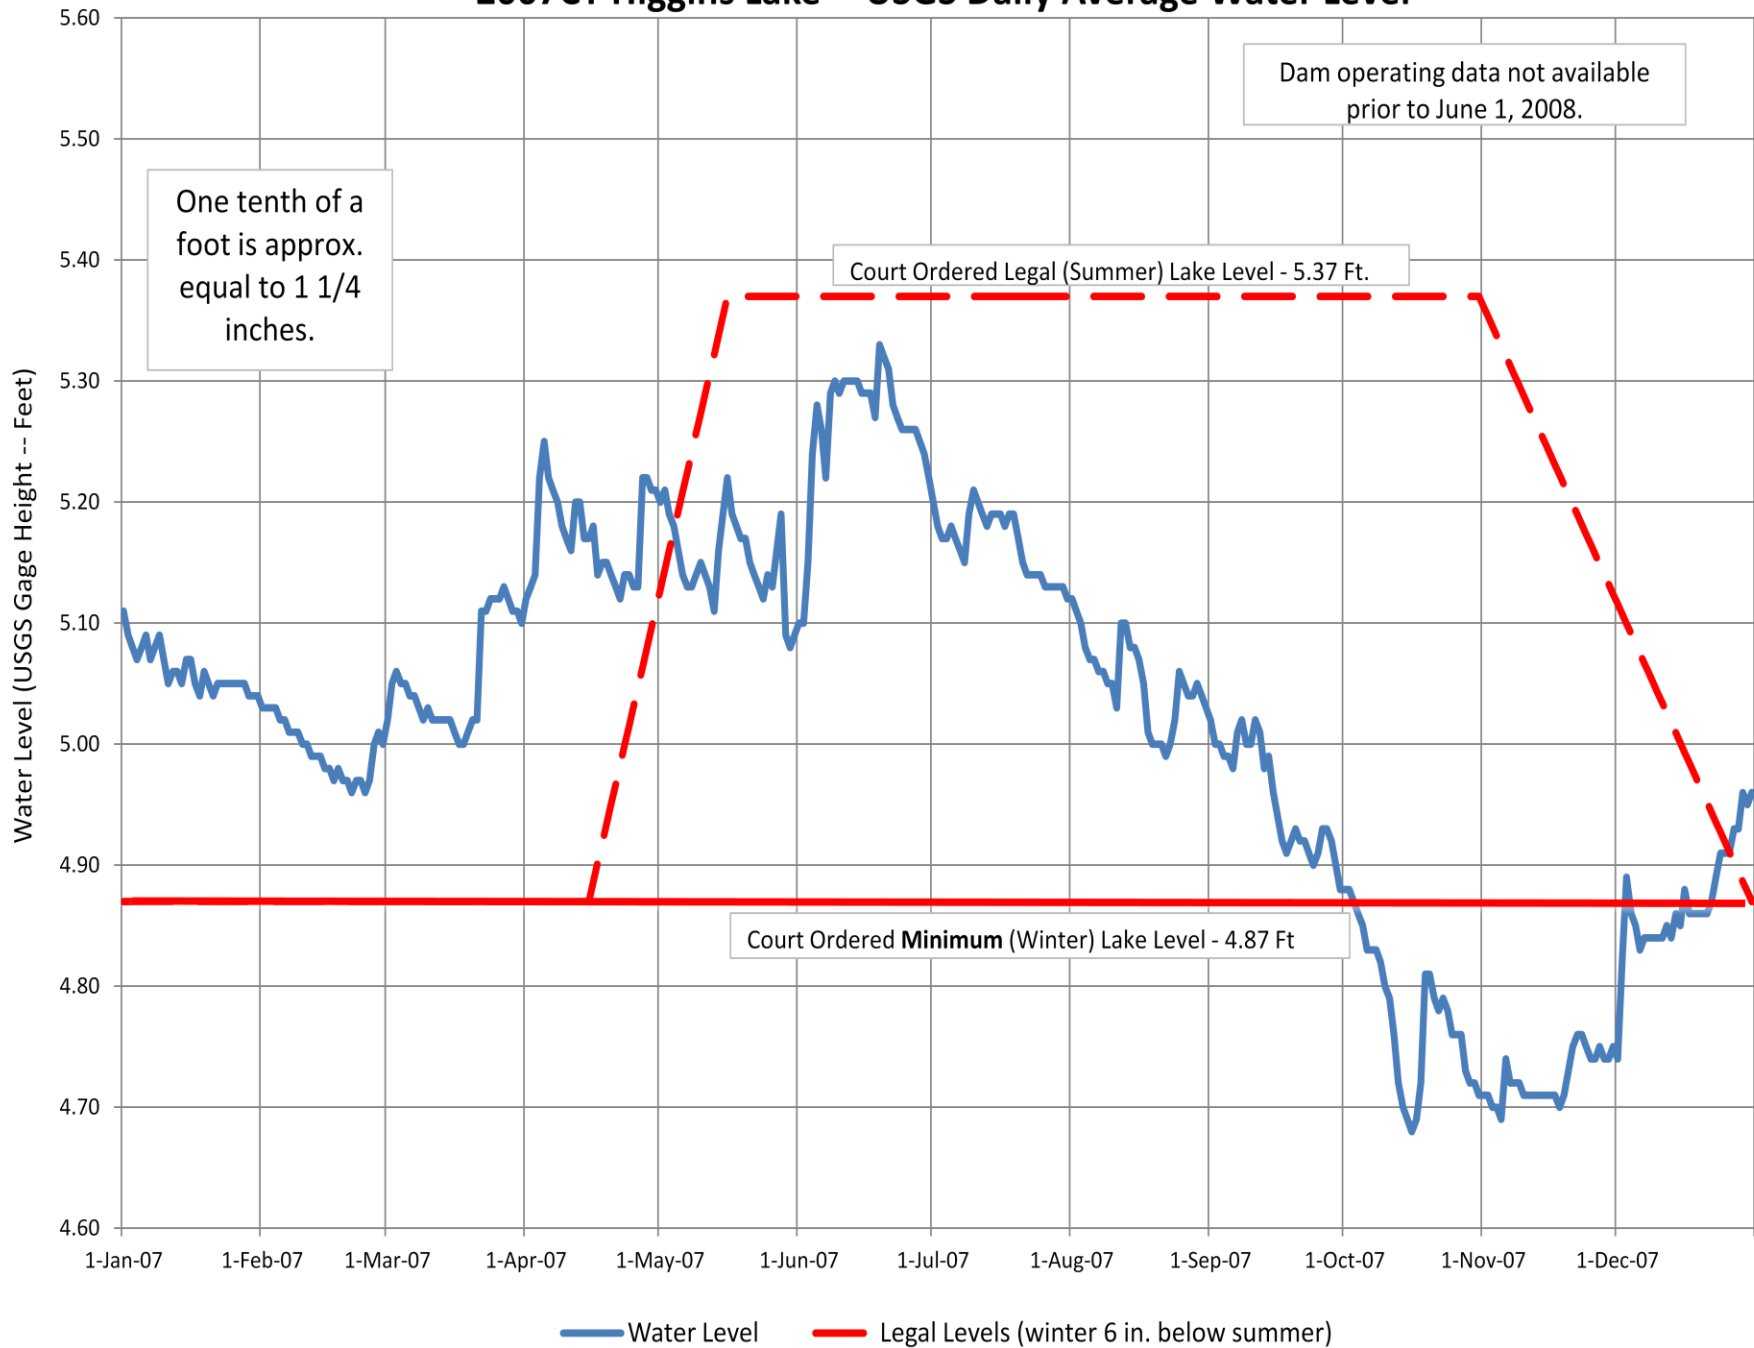

2007CY Higgins Lake -- USGS Daily Average Water Level

2008CY Higgins Lake -- USGS Daily Average Water Level

2009CY Higgins Lake -- USGS Daily Average Water Level

2010CY Higgins Lake -- USGS Daily Average Water Level