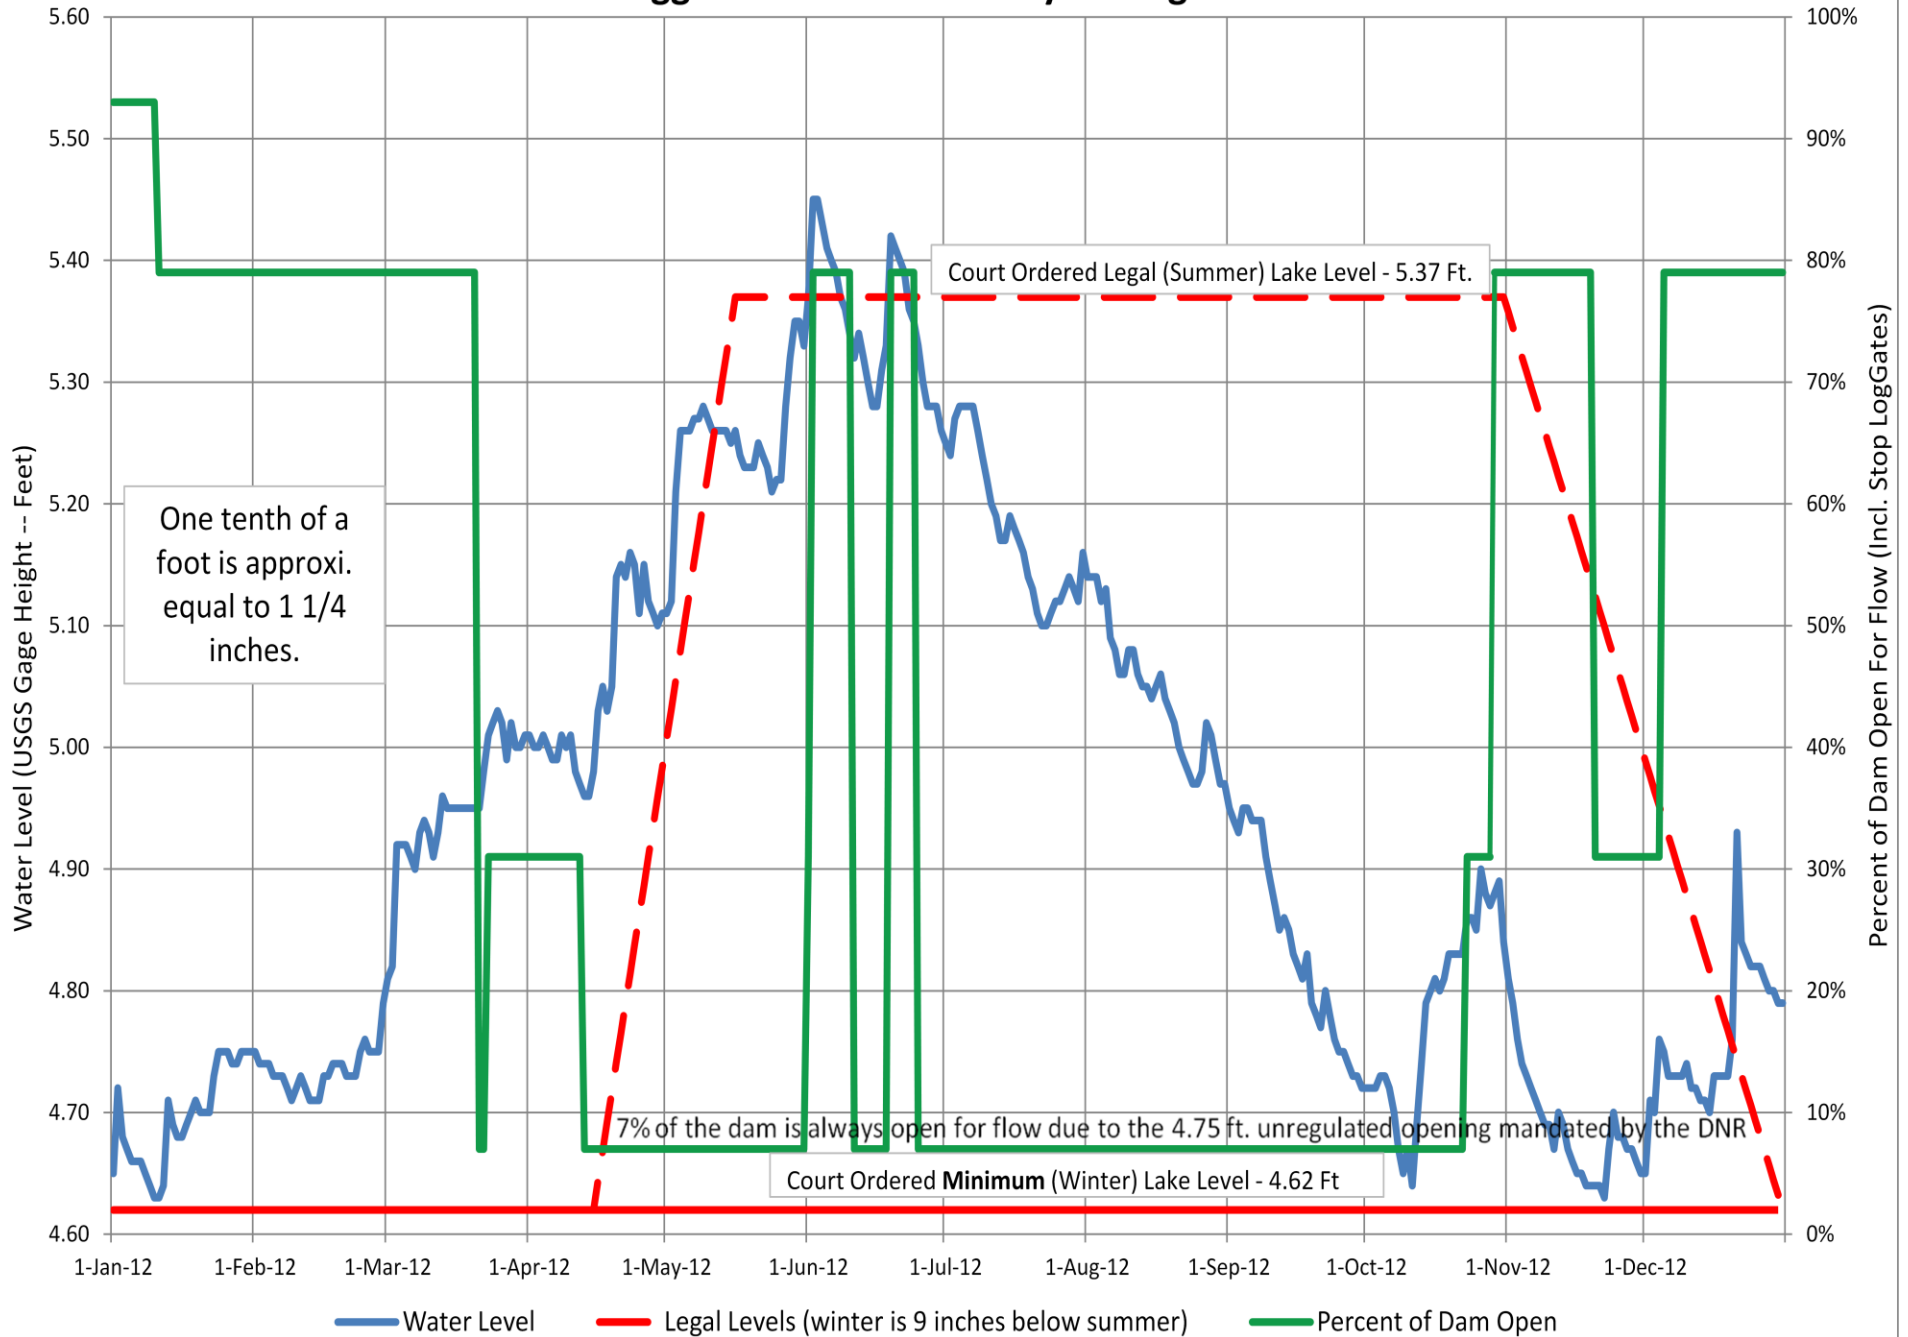

2007CY Higgins Lake -- USGS Daily Average Water Level

2008CY Higgins Lake -- USGS Daily Average Water Level

2009CY Higgins Lake -- USGS Daily Average Water Level

2010CY Higgins Lake -- USGS Daily Average Water Level

2011CY Higgins Lake -- USGS Daily Average Water Level

2012 CY Higgins Lake -- USGS Daily Average Water Level

2013CY Higgins Lake -- USGS Daily Average Water Level

2014CY Higgins Lake -- USGS Daily Average Water Level