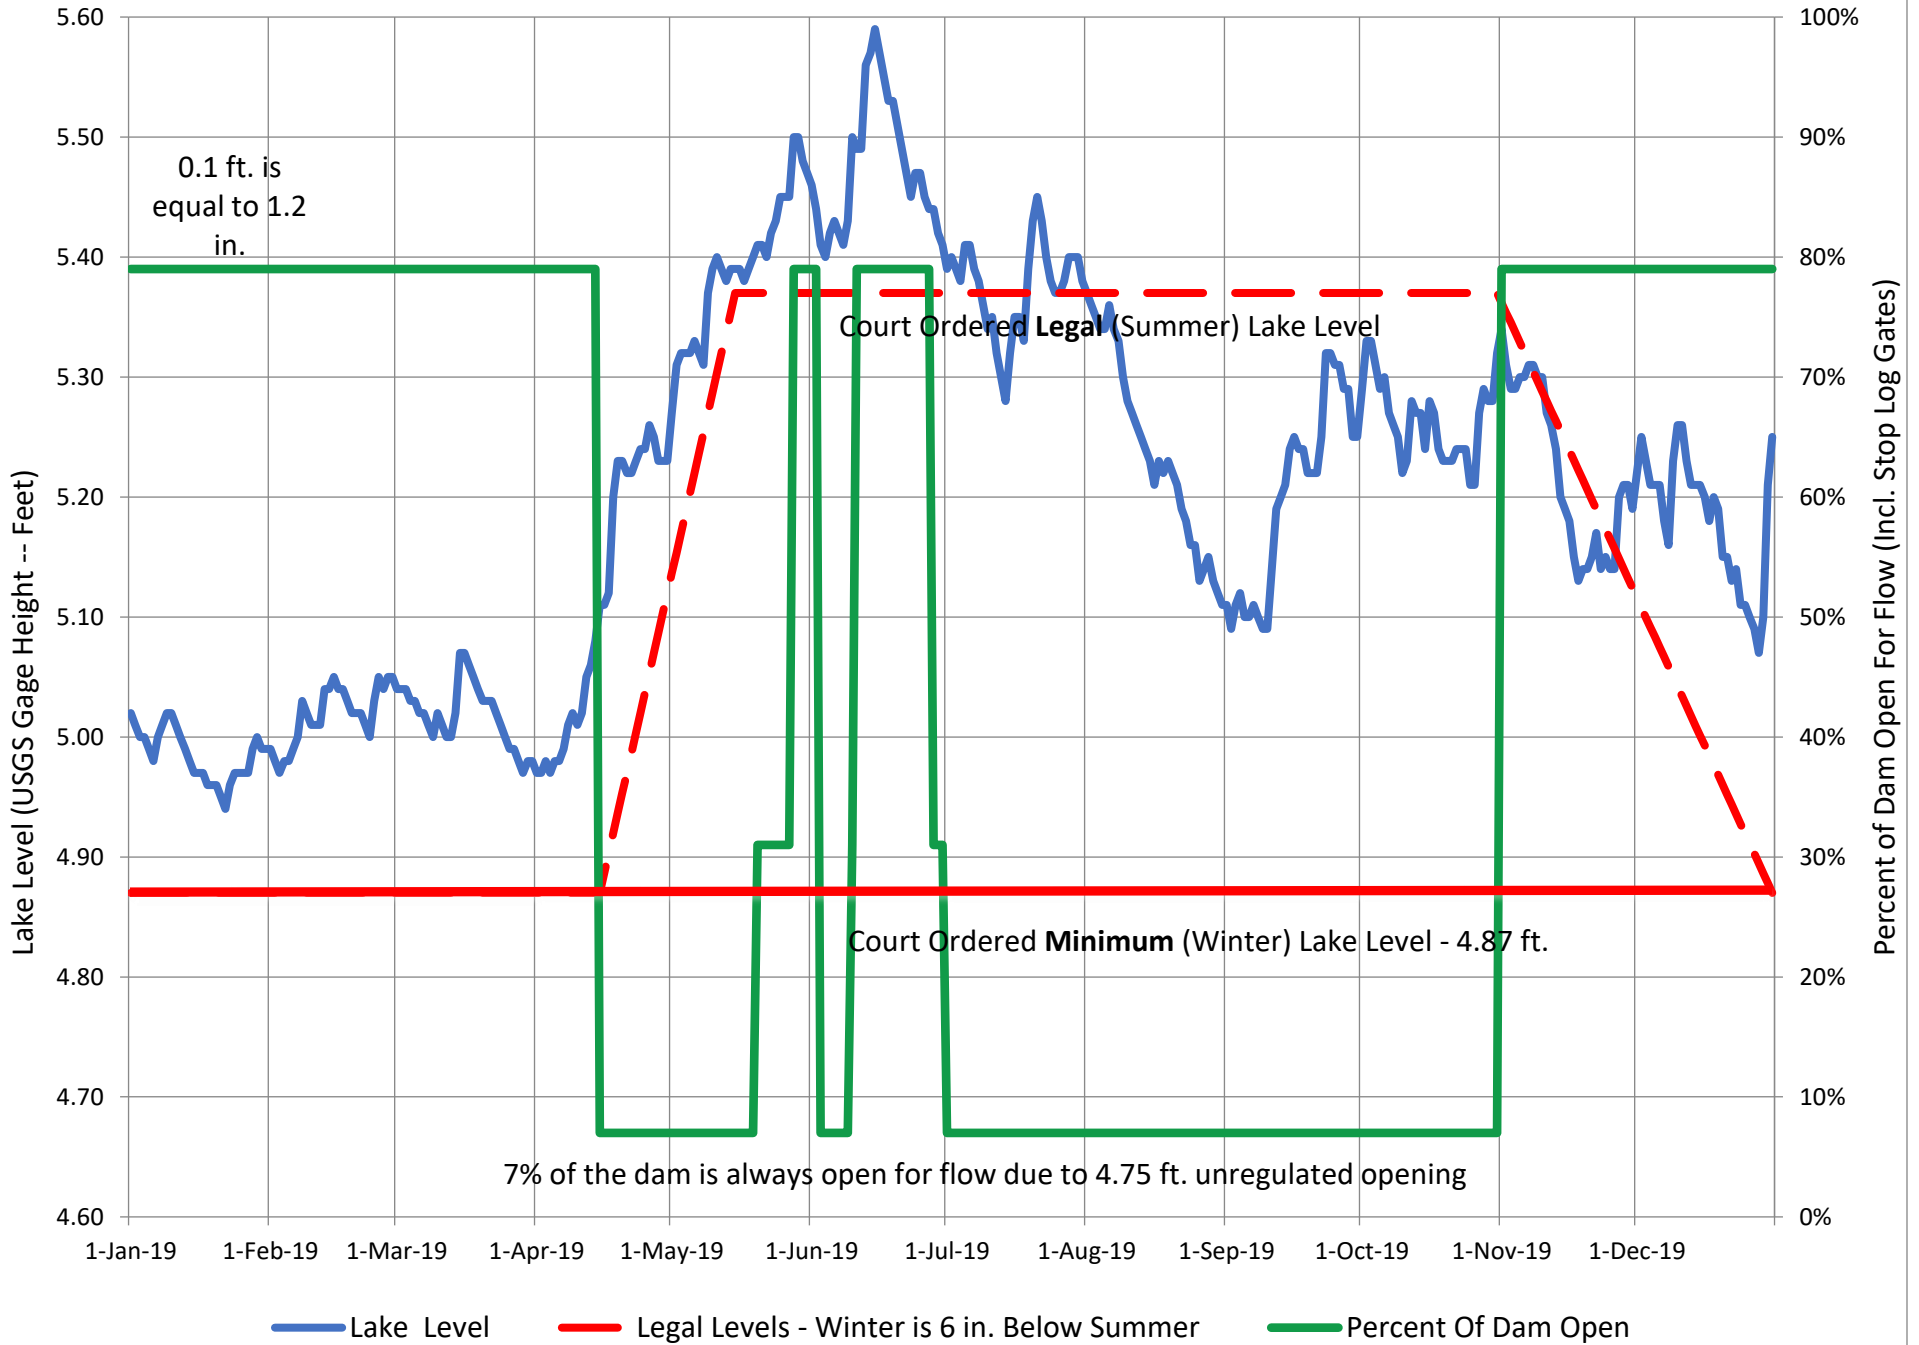

2019CY Higgins Lake -- USGS Daily Average Lake Level