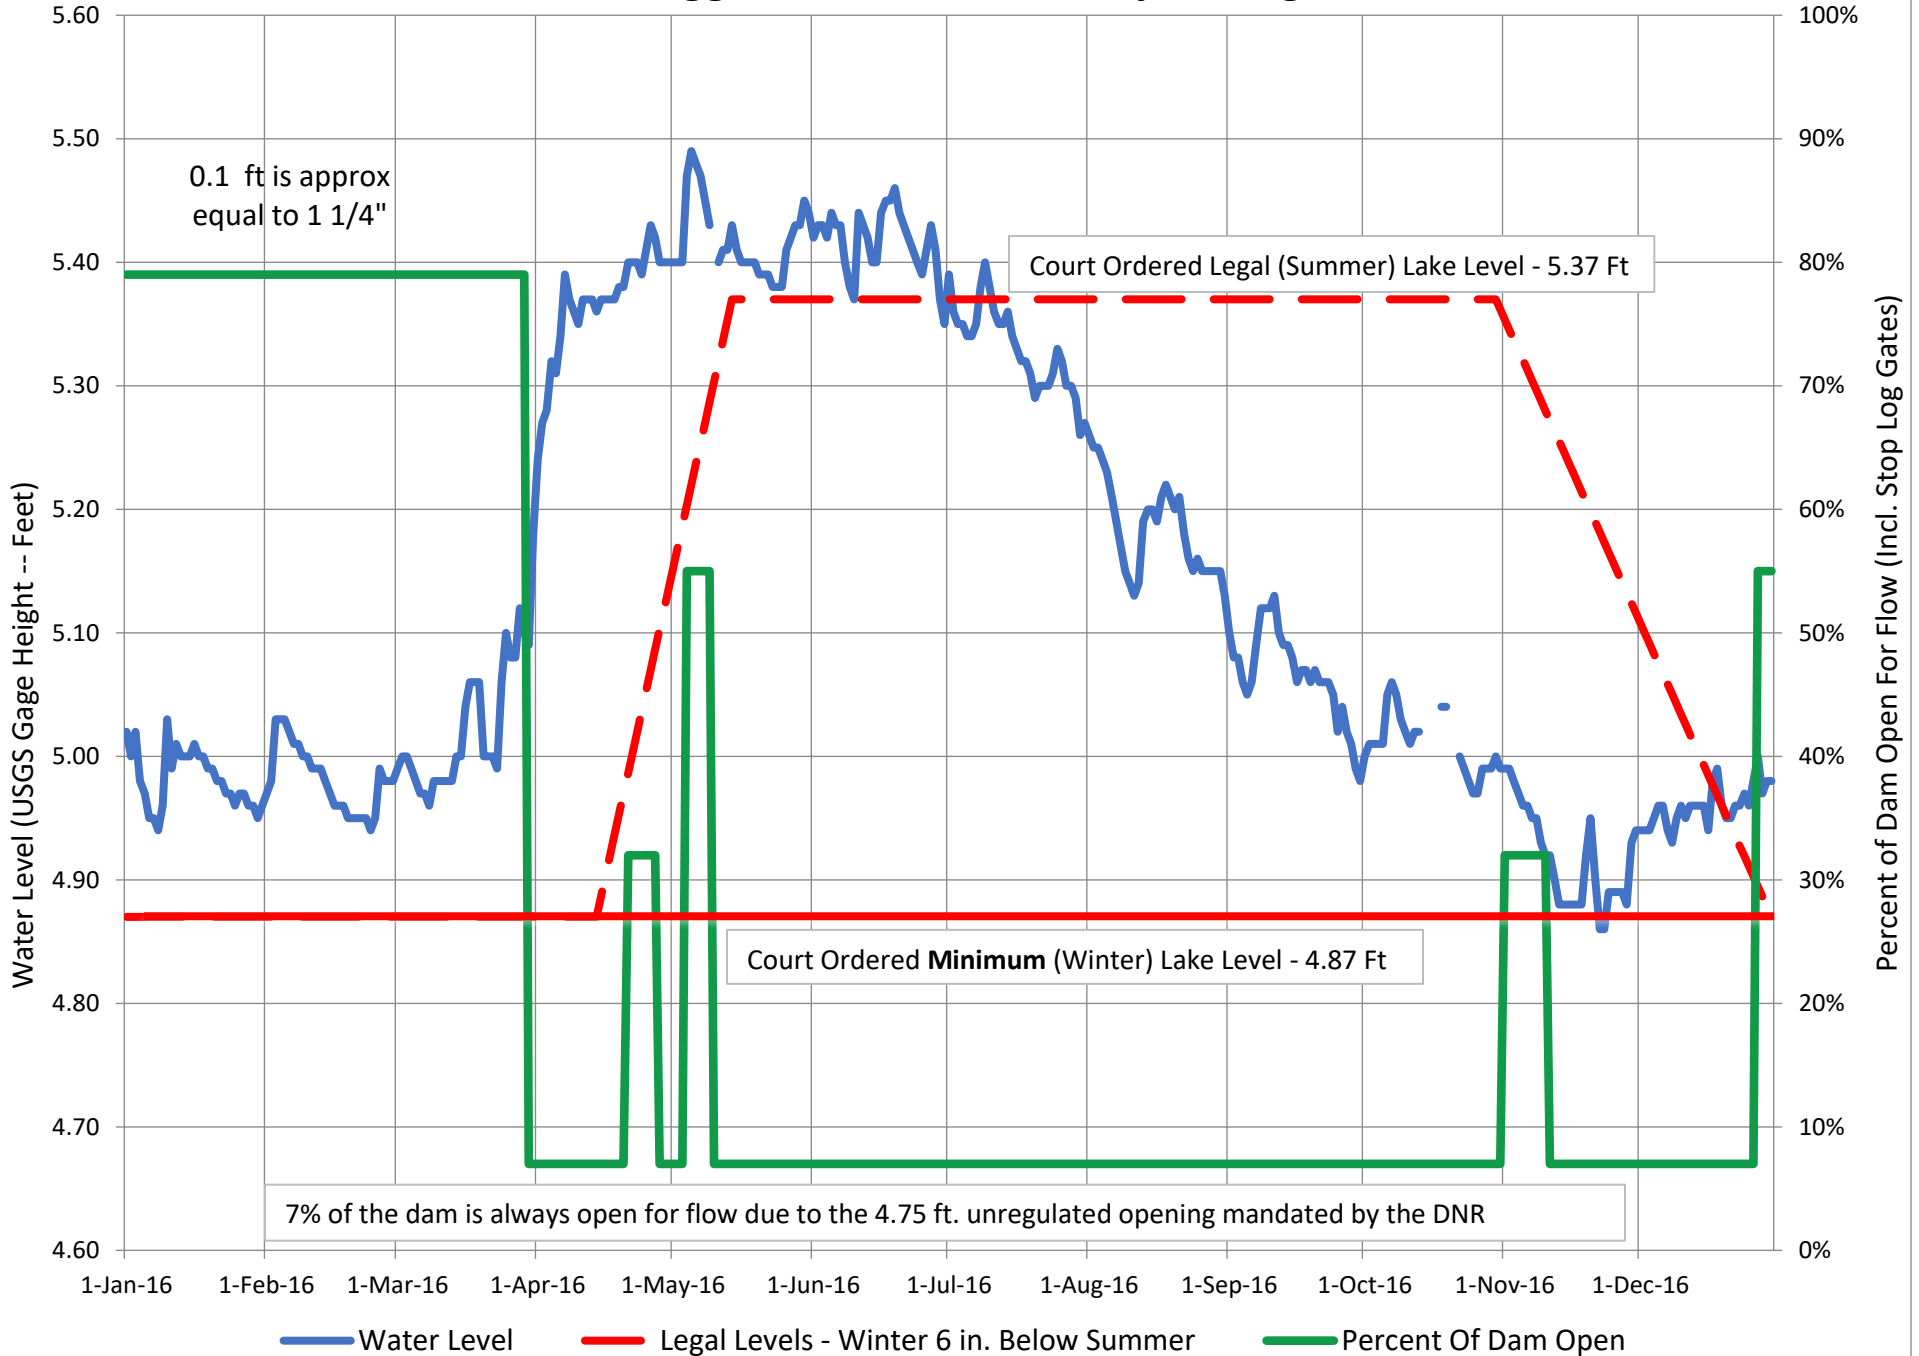

2016CY Higgins Lake -- USGS Daily Average Water Level