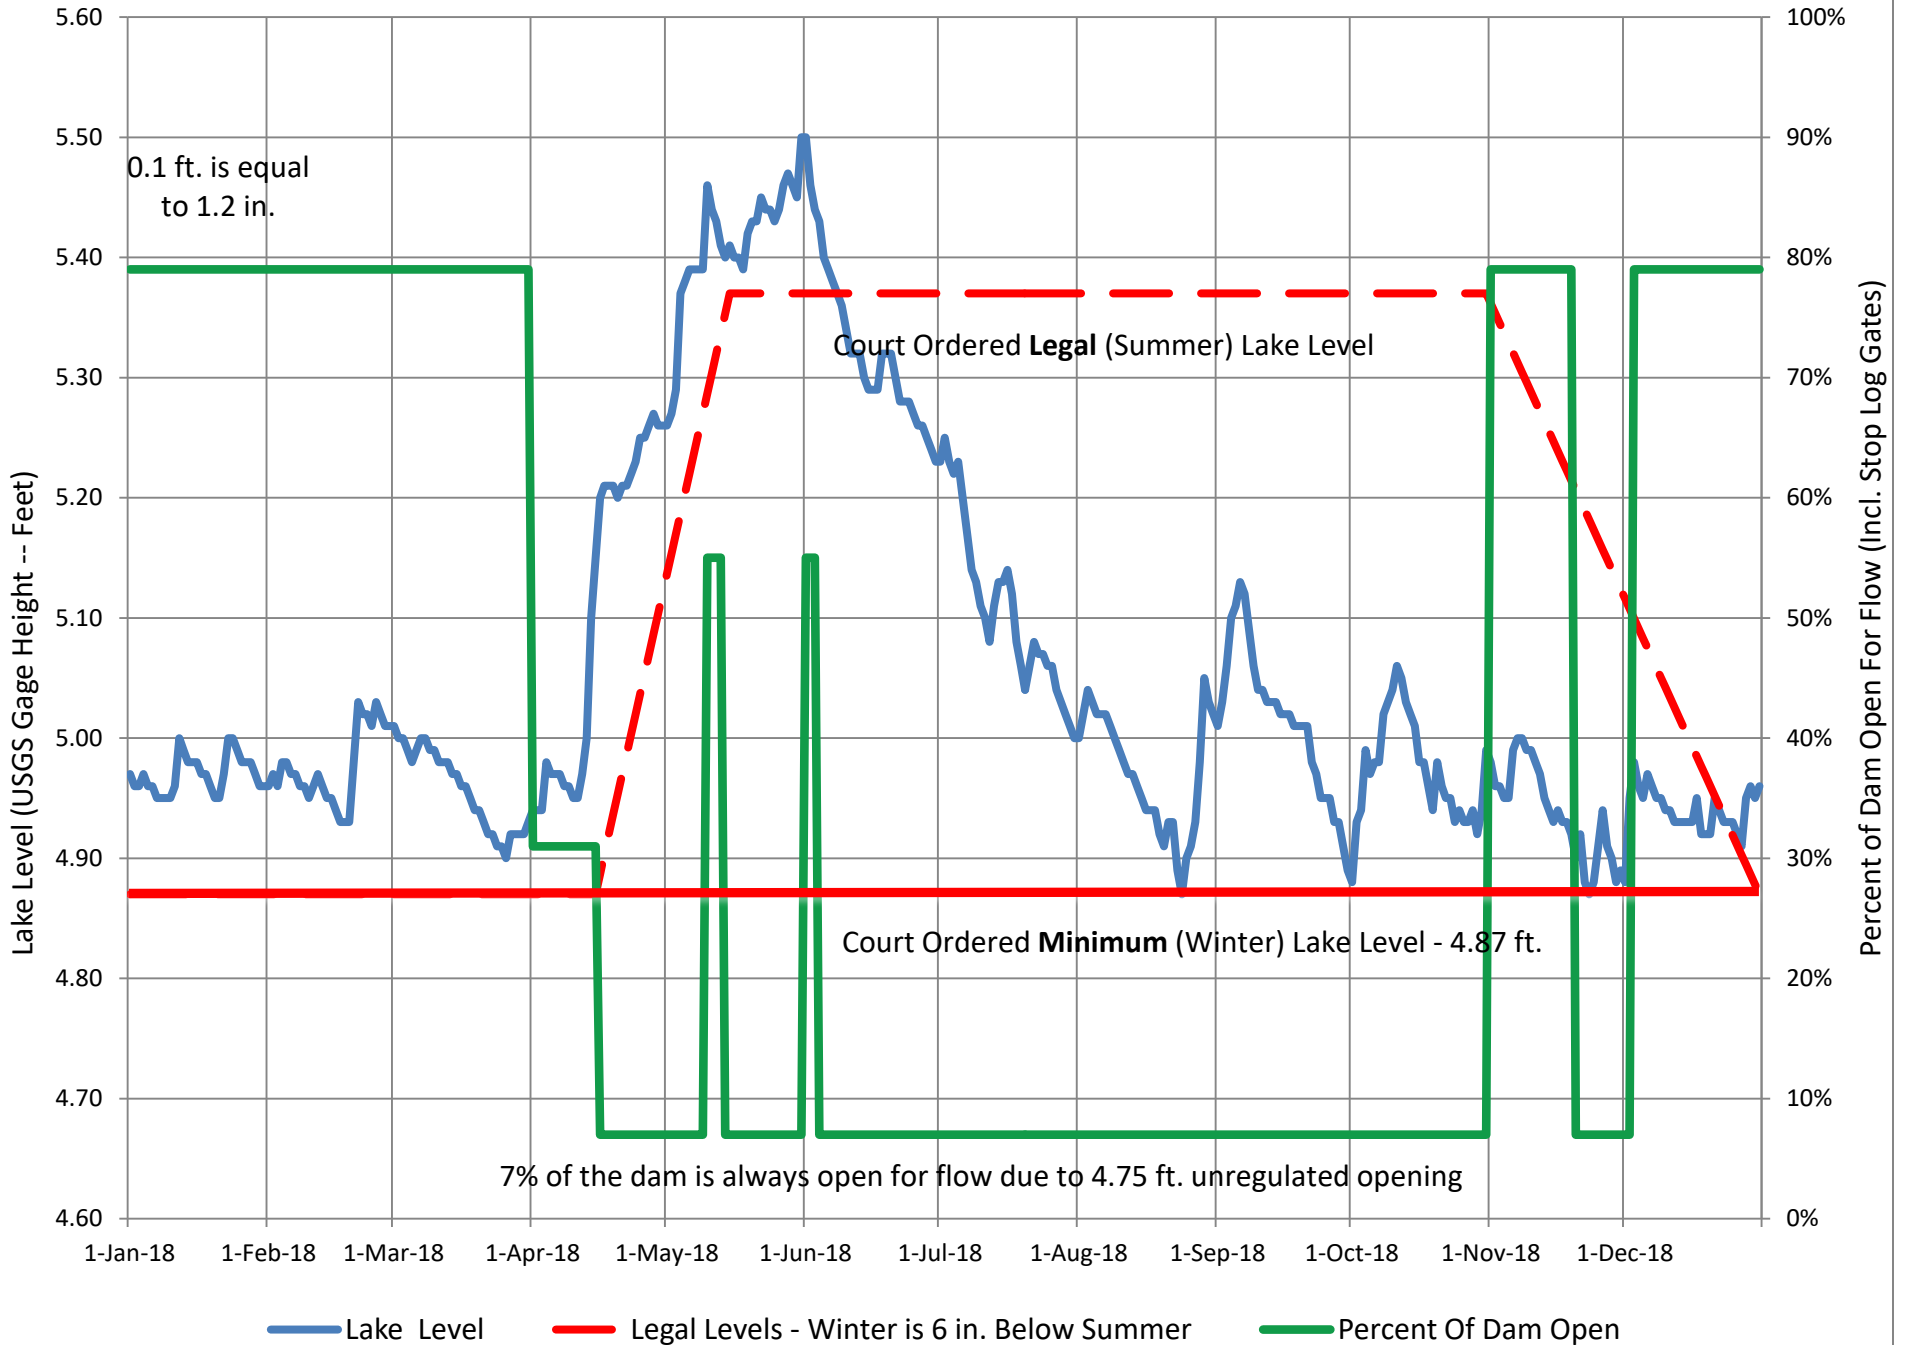

2015CY Higgins Lake -- USGS Daily Average Water Level

2016CY Higgins Lake -- USGS Daily Average Water Level

2017CY Higgins Lake -- USGS Daily Average Water Level

2018CY Higgins Lake -- USGS Daily Average Lake Level

2019CY Higgins Lake -- USGS Daily Average Lake Level

2020CY Higgins Lake -- USGS Daily Average Lake Level

2021CY Higgins Lake -- USGS Daily Average Lake Level