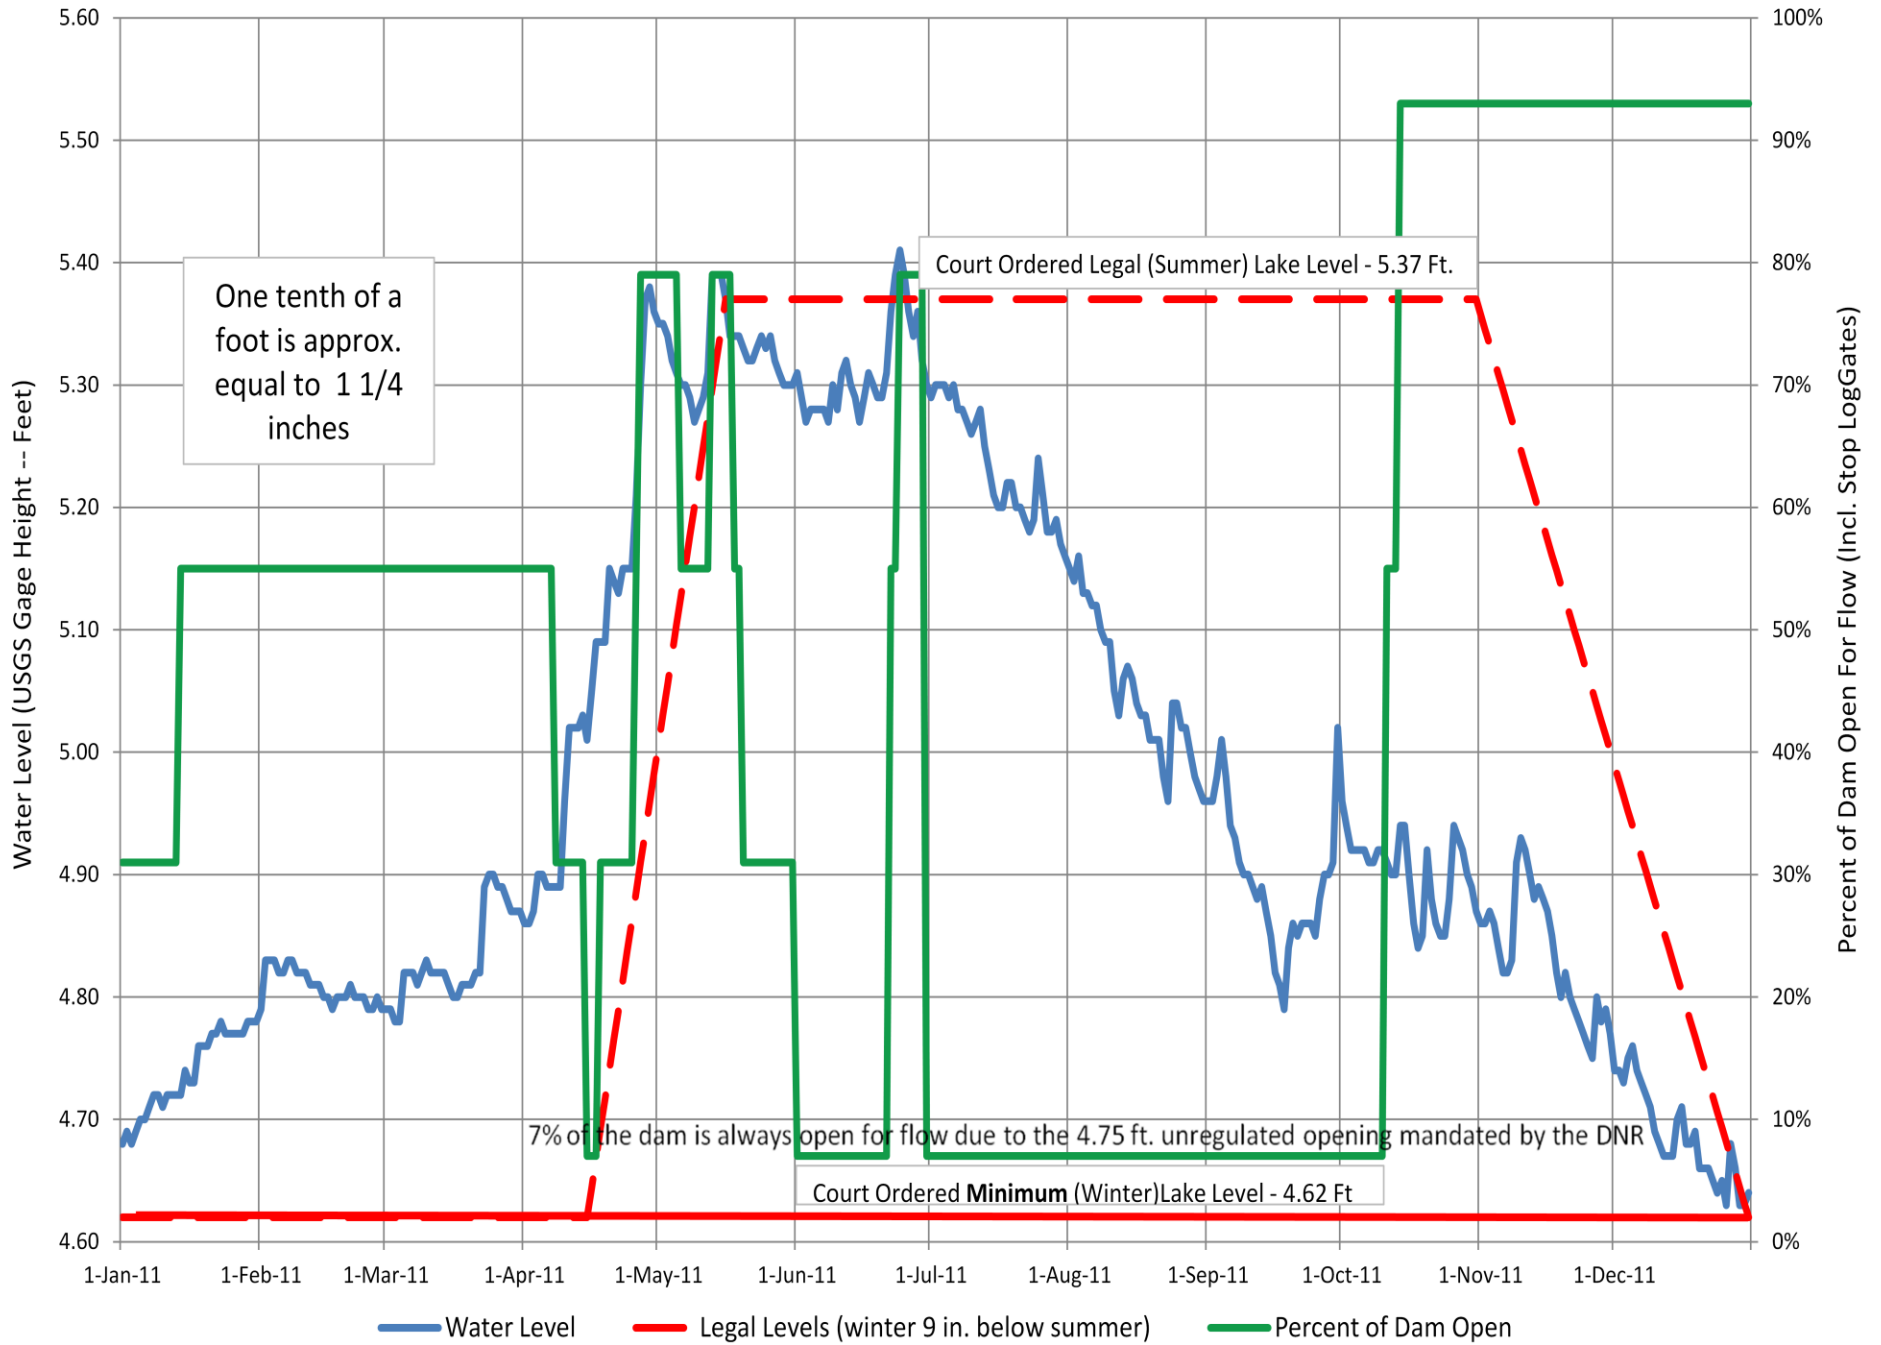

2007CY Higgins Lake -- USGS Daily Average Water Level

2008CY Higgins Lake -- USGS Daily Average Water Level

2009CY Higgins Lake -- USGS Daily Average Water Level

2010CY Higgins Lake -- USGS Daily Average Water Level

2011CY Higgins Lake -- USGS Daily Average Water Level

2012 CY Higgins Lake -- USGS Daily Average Water Level

2013CY Higgins Lake -- USGS Daily Average Water Level

2014CY Higgins Lake -- USGS Daily Average Water Level