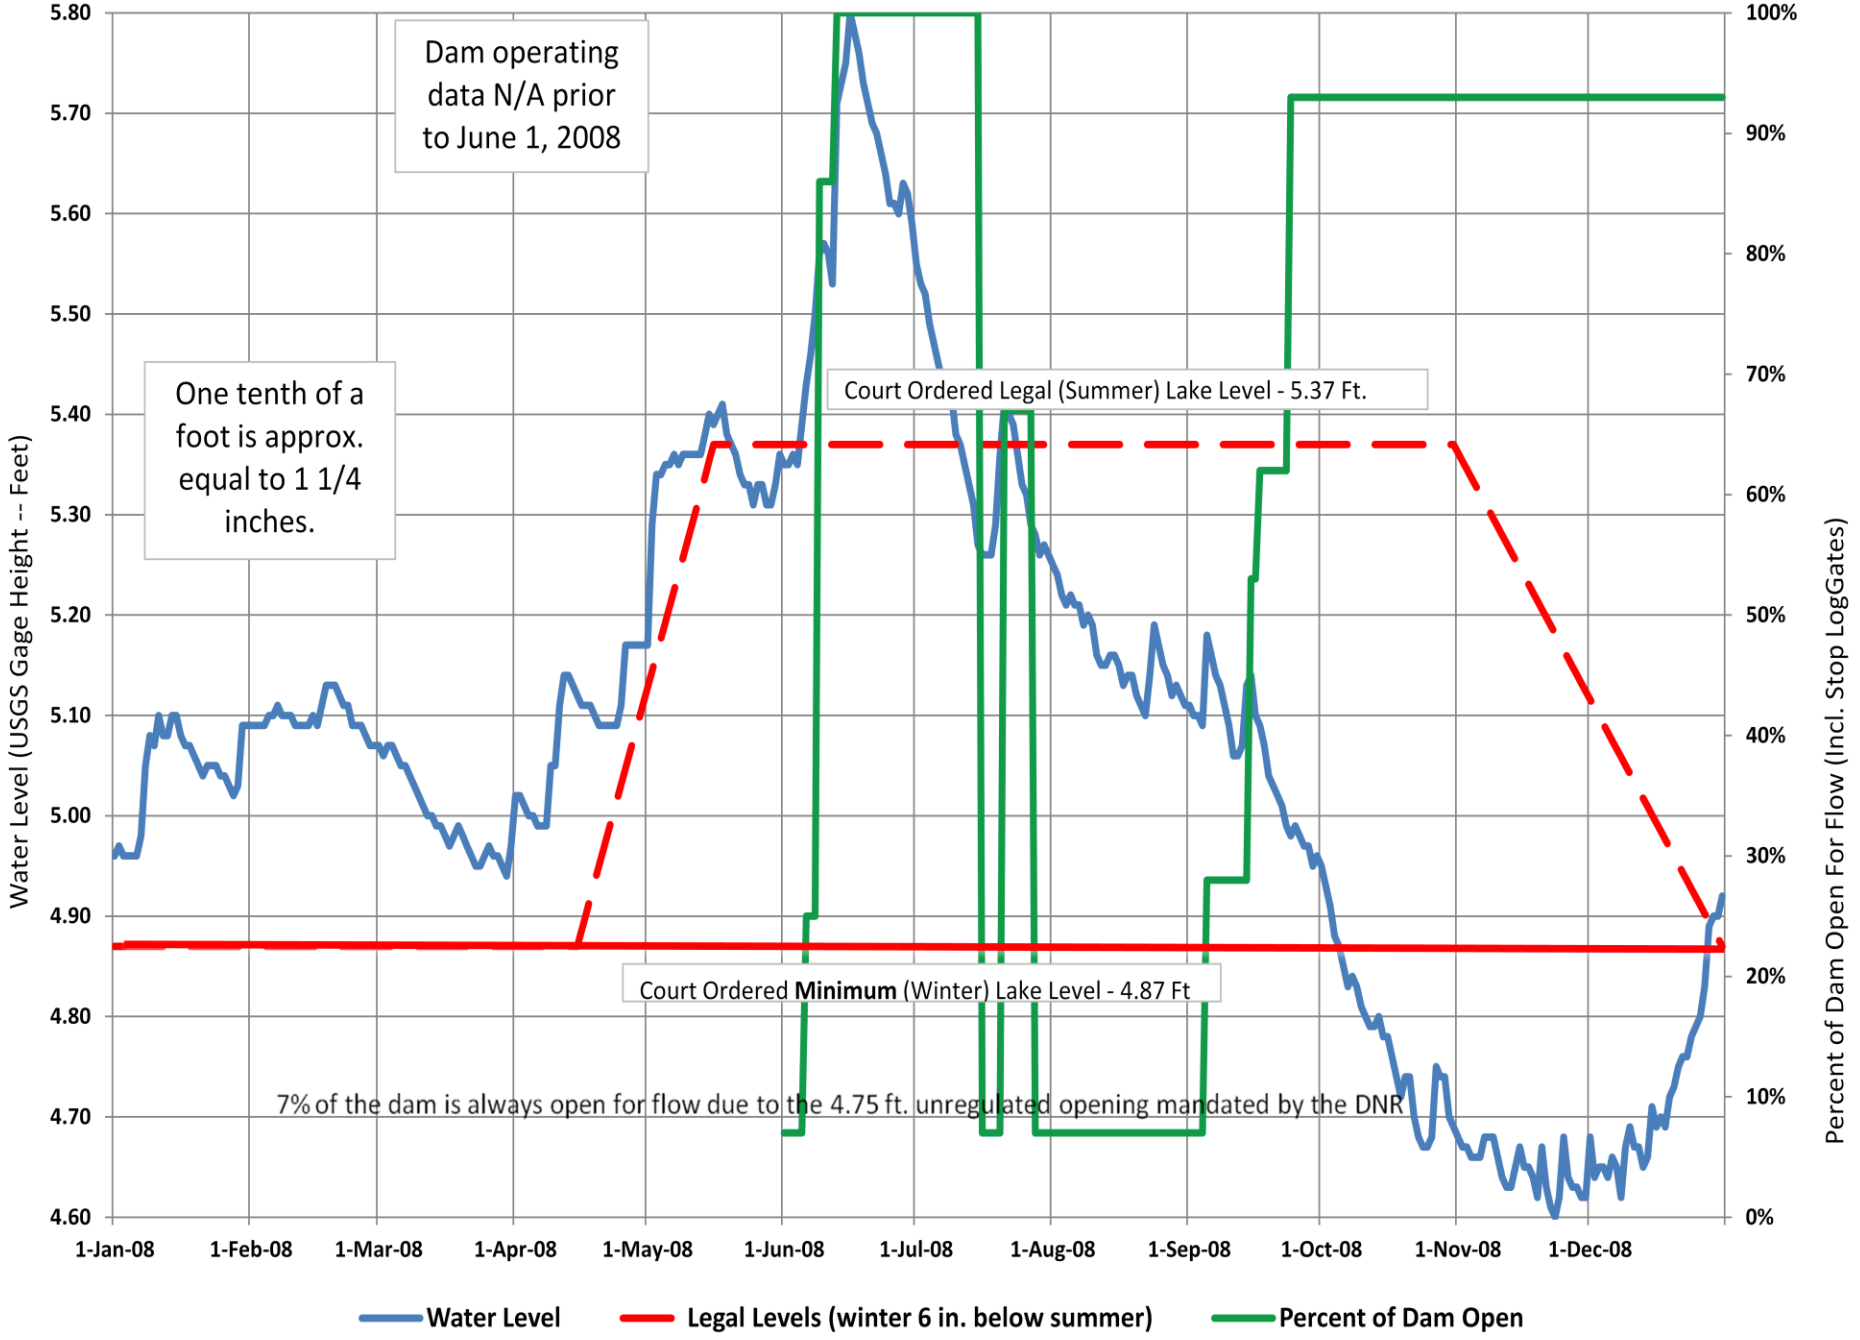

2007CY Higgins Lake -- USGS Daily Average Water Level

2008CY Higgins Lake -- USGS Daily Average Water Level

2009CY Higgins Lake -- USGS Daily Average Water Level

2010CY Higgins Lake -- USGS Daily Average Water Level

2011CY Higgins Lake -- USGS Daily Average Water Level

2012 CY Higgins Lake -- USGS Daily Average Water Level

2013CY Higgins Lake -- USGS Daily Average Water Level

2014CY Higgins Lake -- USGS Daily Average Water Level