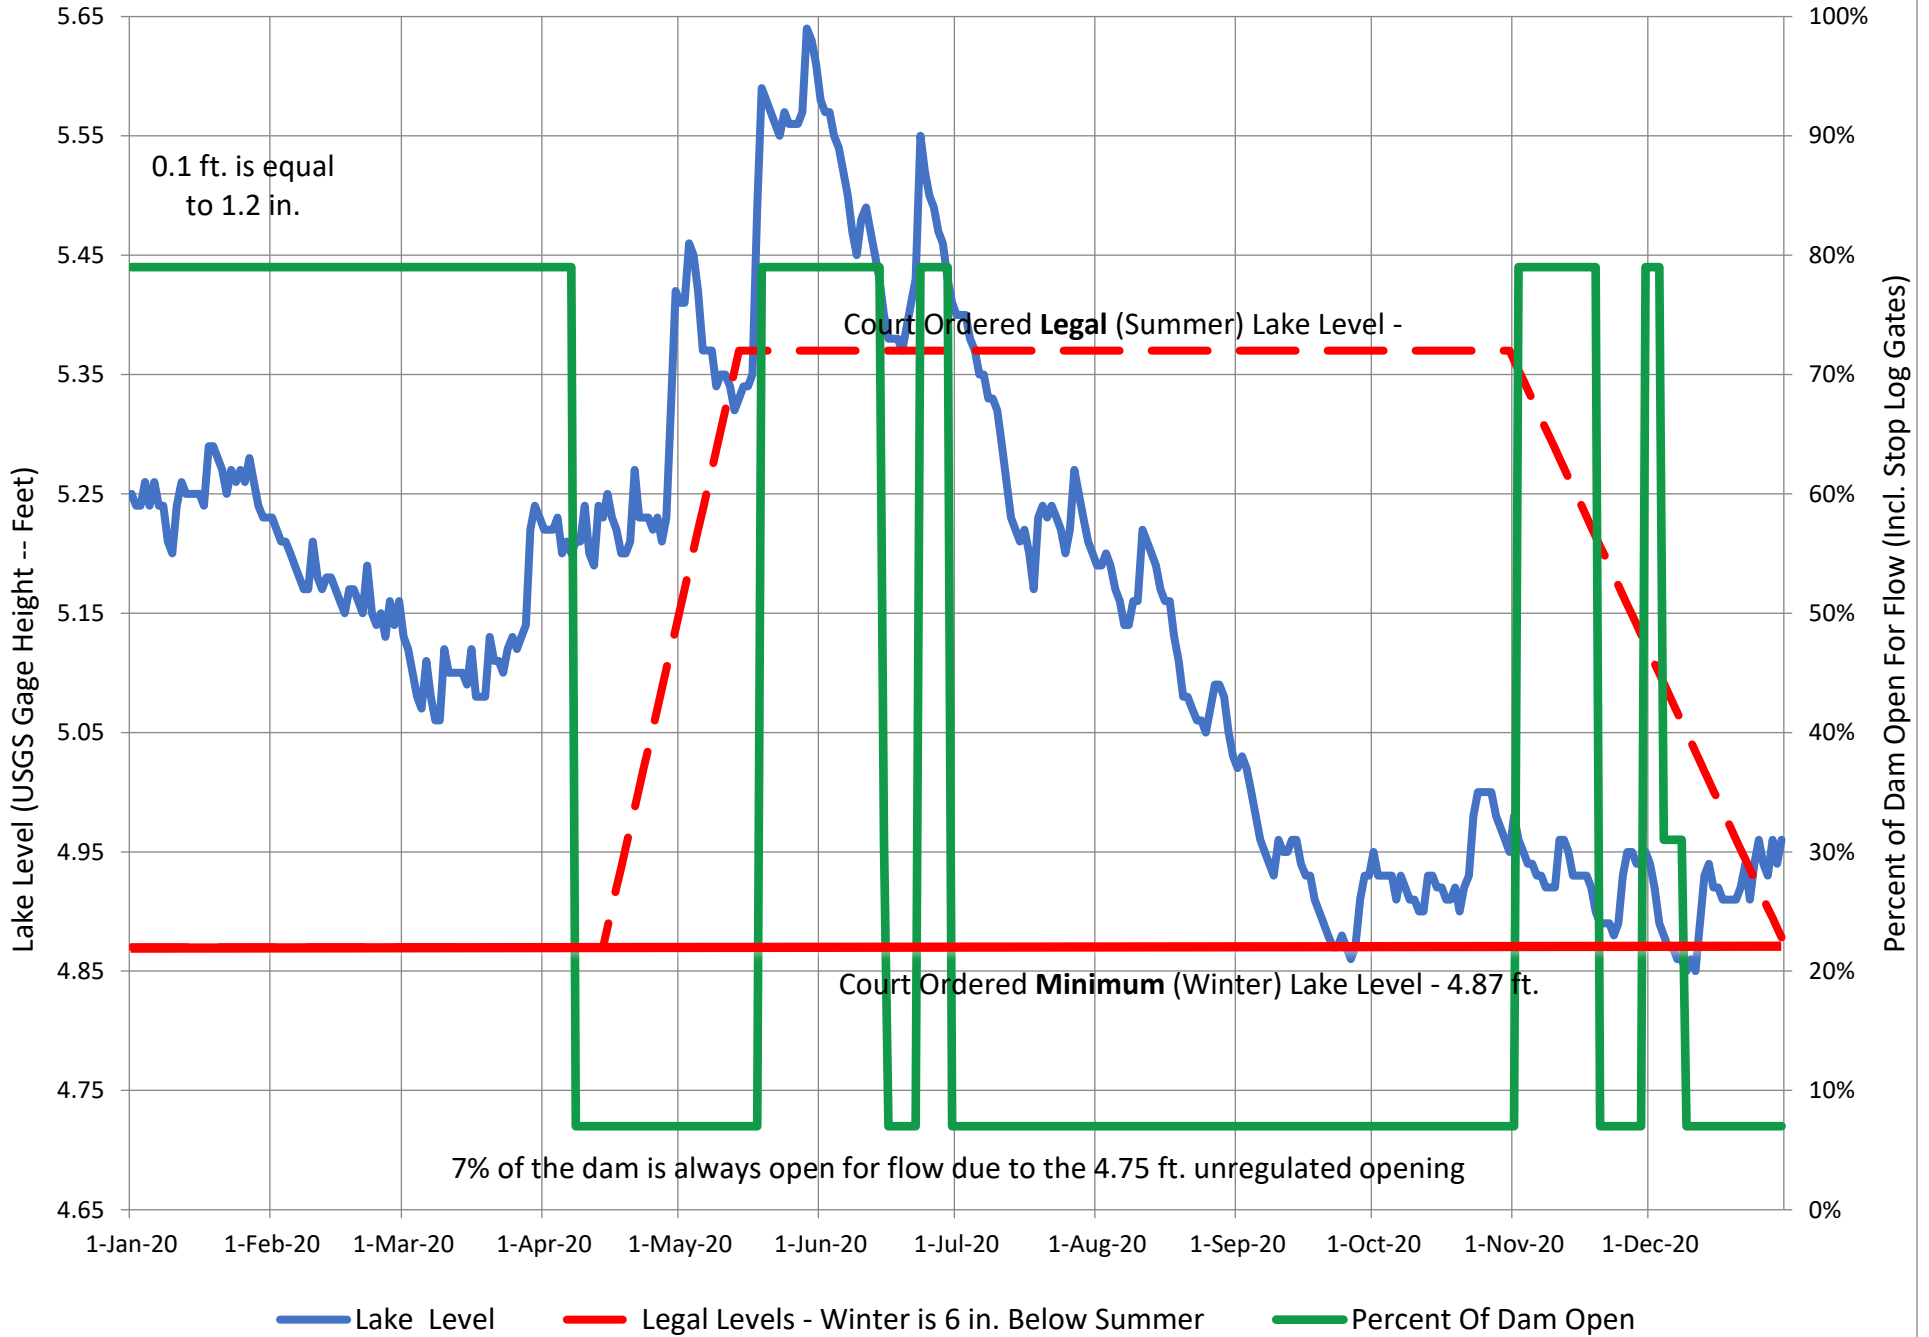

2015CY Higgins Lake -- USGS Daily Average Water Level

2016CY Higgins Lake -- USGS Daily Average Water Level

2017CY Higgins Lake -- USGS Daily Average Water Level

2018CY Higgins Lake -- USGS Daily Average Lake Level

2019CY Higgins Lake -- USGS Daily Average Lake Level

2020CY Higgins Lake -- USGS Daily Average Lake Level

2021CY Higgins Lake -- USGS Daily Average Lake Level