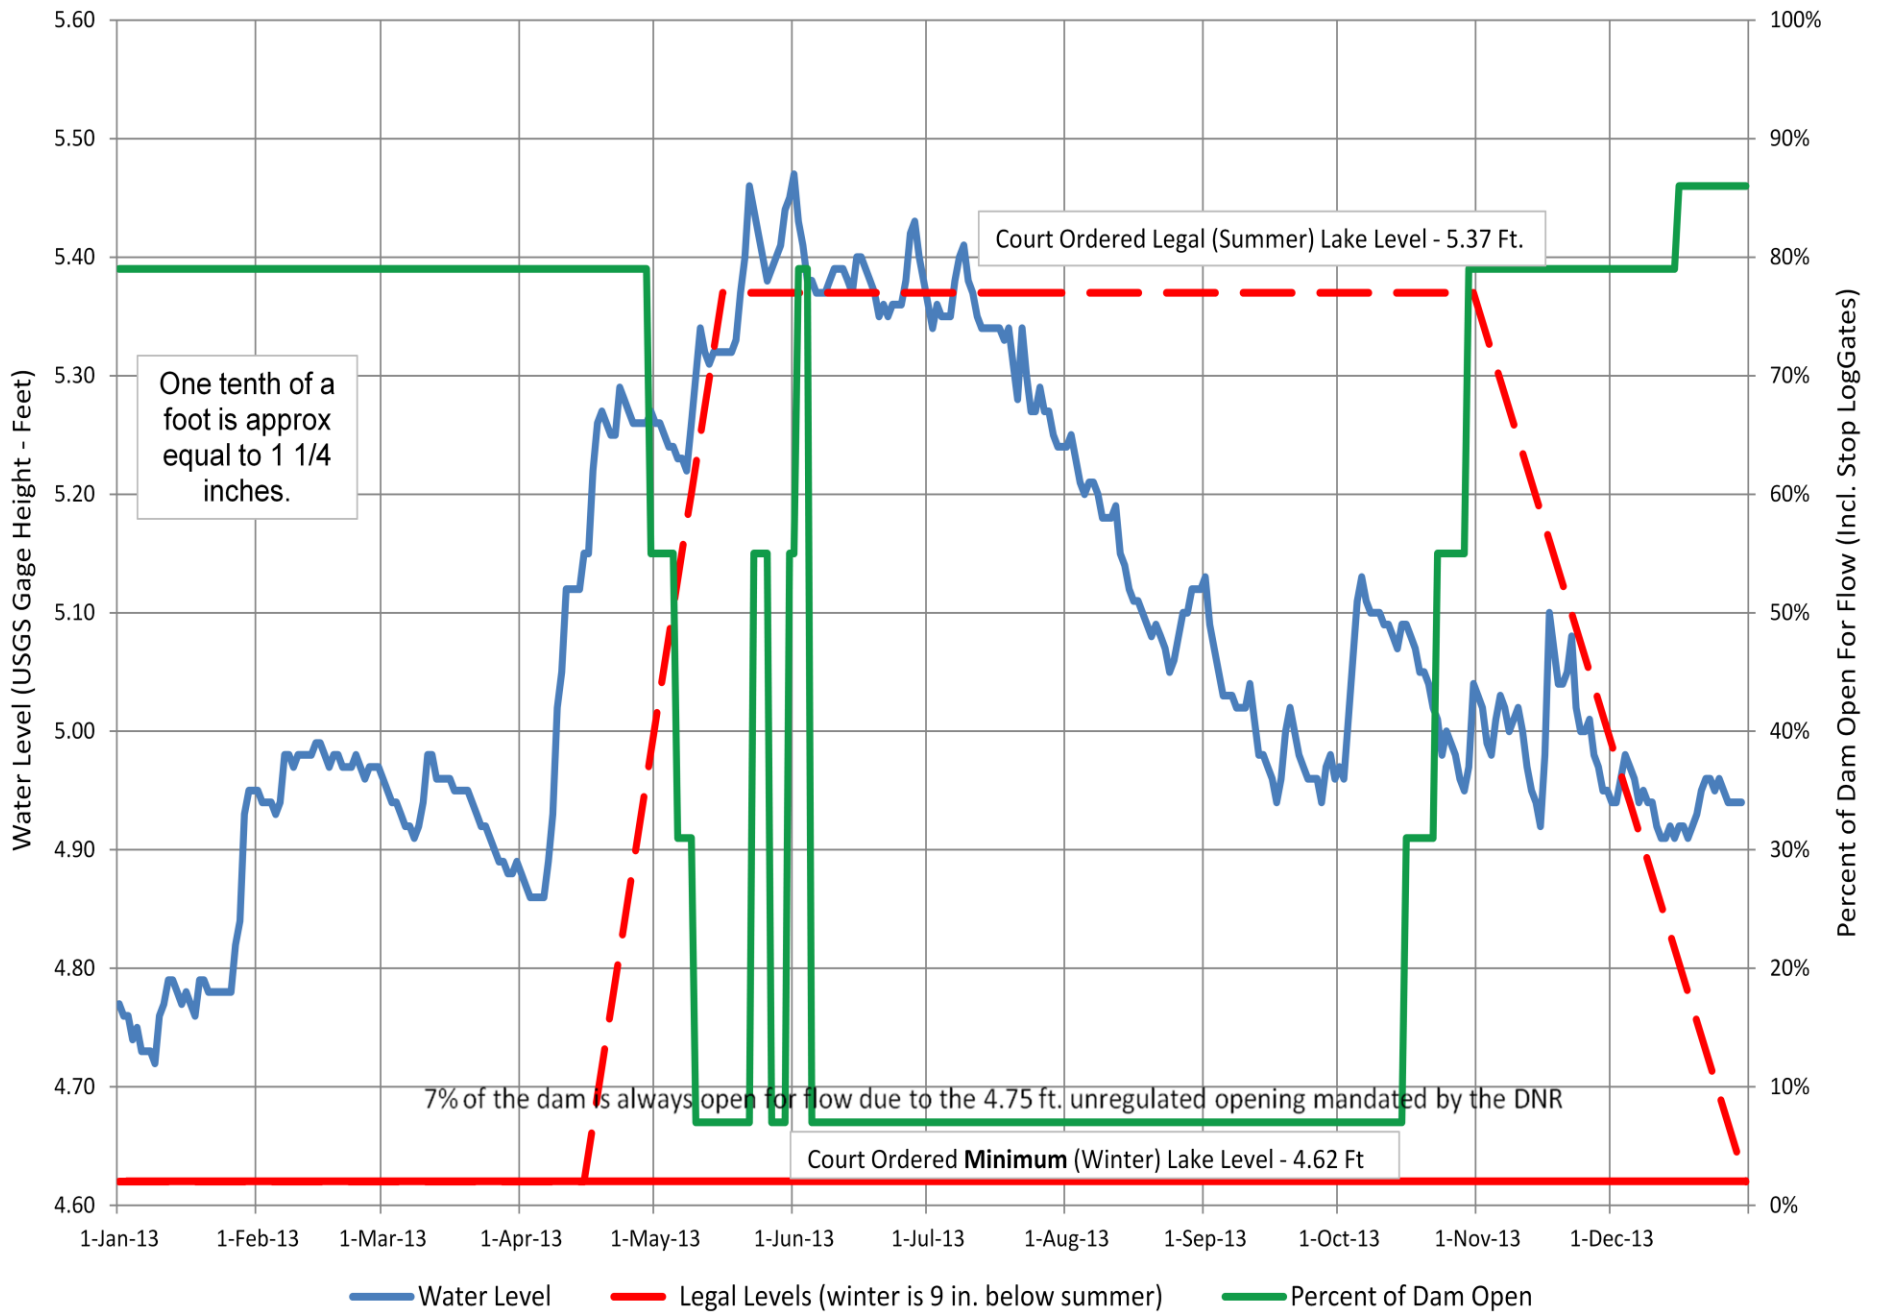

2007CY Higgins Lake -- USGS Daily Average Water Level

2008CY Higgins Lake -- USGS Daily Average Water Level

2009CY Higgins Lake -- USGS Daily Average Water Level

2010CY Higgins Lake -- USGS Daily Average Water Level

2011CY Higgins Lake -- USGS Daily Average Water Level

2012 CY Higgins Lake -- USGS Daily Average Water Level

2013CY Higgins Lake -- USGS Daily Average Water Level

2014CY Higgins Lake -- USGS Daily Average Water Level

2015CY Higgins Lake -- USGS Daily Average Water Level

2016CY Higgins Lake -- USGS Daily Average Water Level

2017CY Higgins Lake -- USGS Daily Average Water Level

2018CY Higgins Lake -- USGS Daily Average Lake Level