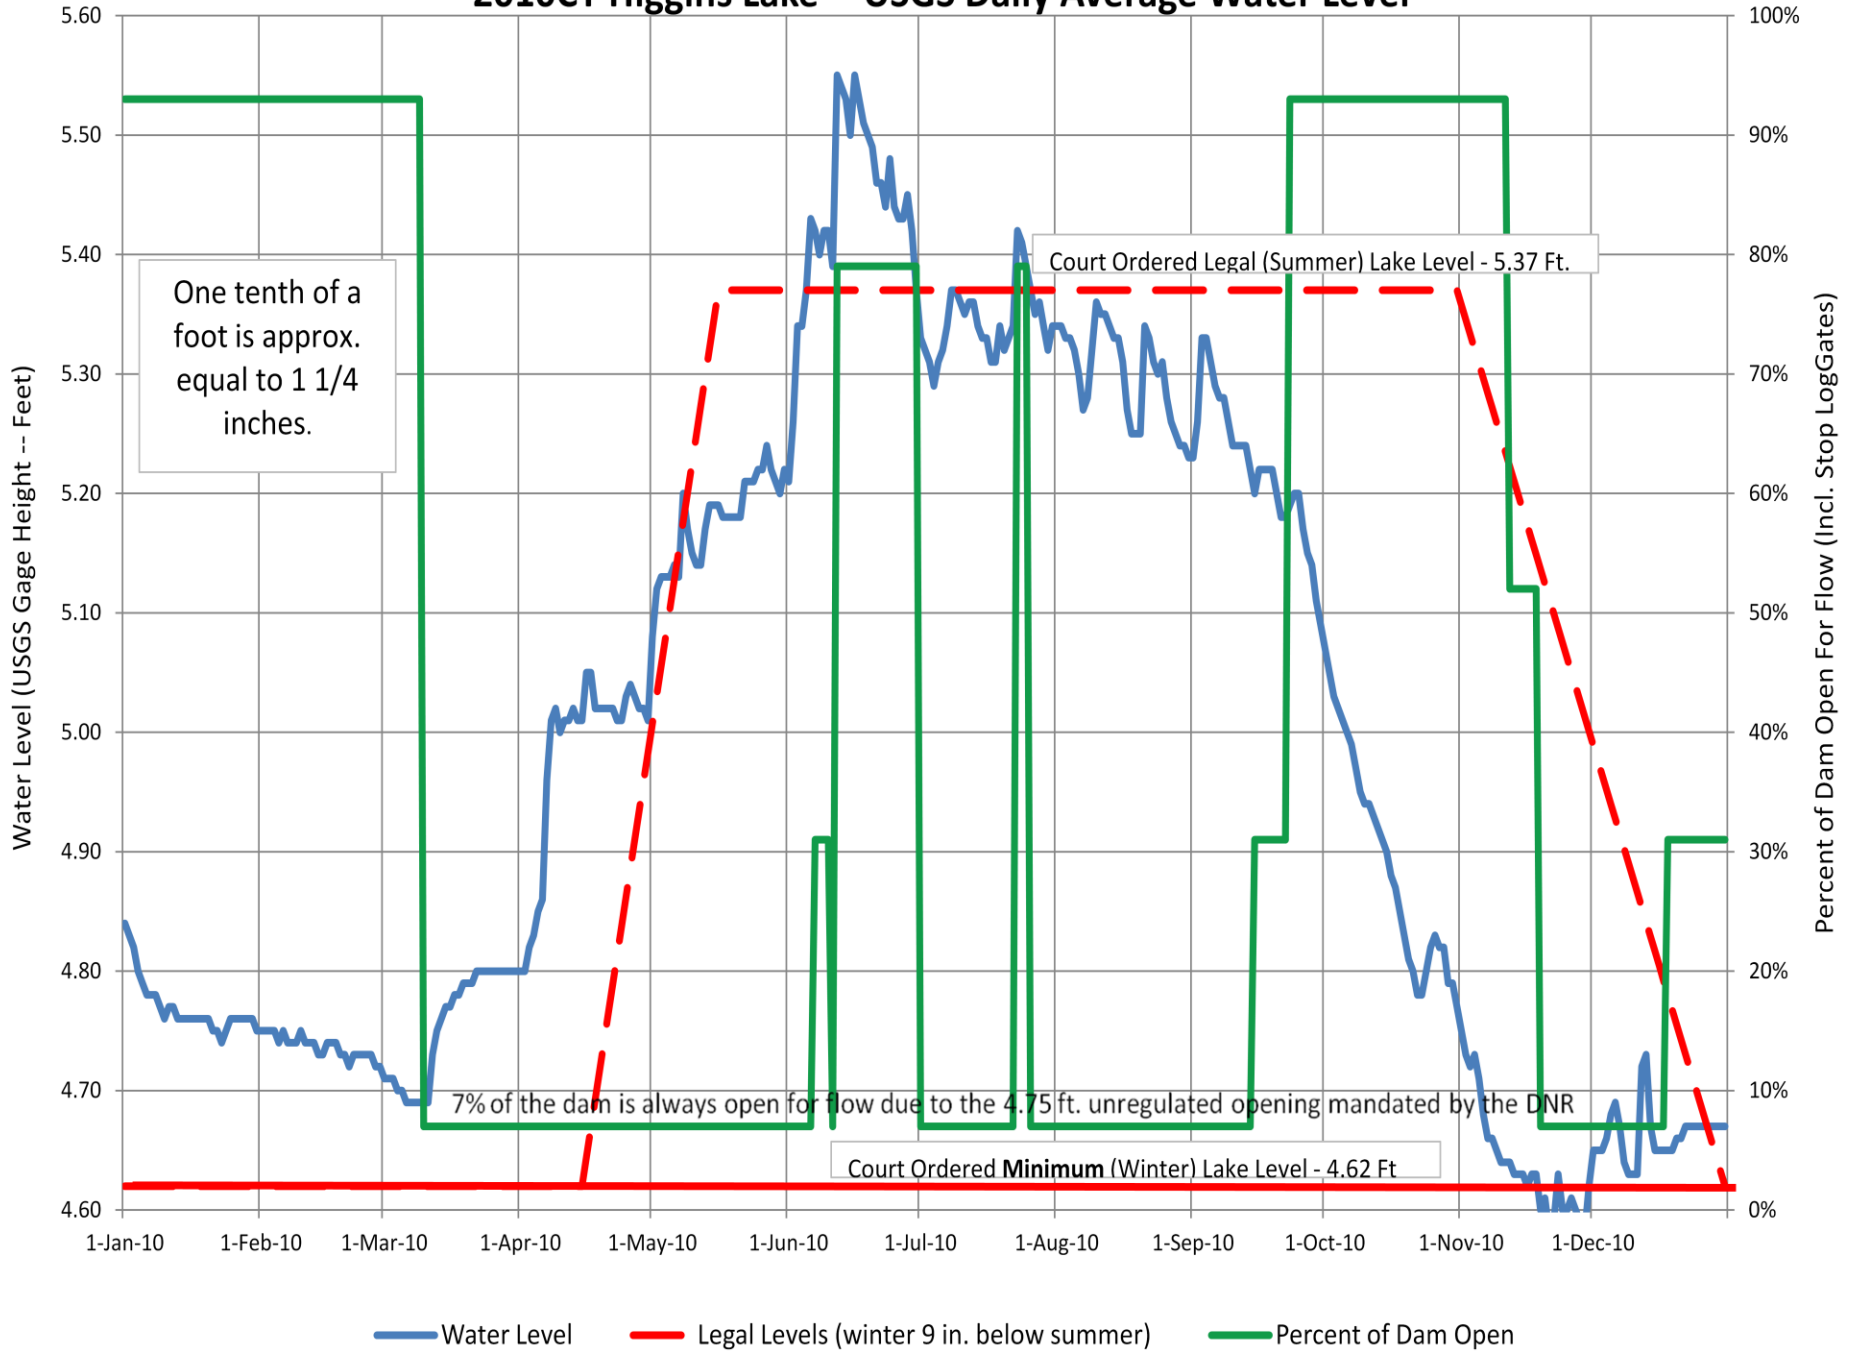

2007CY Higgins Lake -- USGS Daily Average Water Level

2008CY Higgins Lake -- USGS Daily Average Water Level

2009CY Higgins Lake -- USGS Daily Average Water Level

2010CY Higgins Lake -- USGS Daily Average Water Level

2011CY Higgins Lake -- USGS Daily Average Water Level

2012 CY Higgins Lake -- USGS Daily Average Water Level

2013CY Higgins Lake -- USGS Daily Average Water Level

2014CY Higgins Lake -- USGS Daily Average Water Level