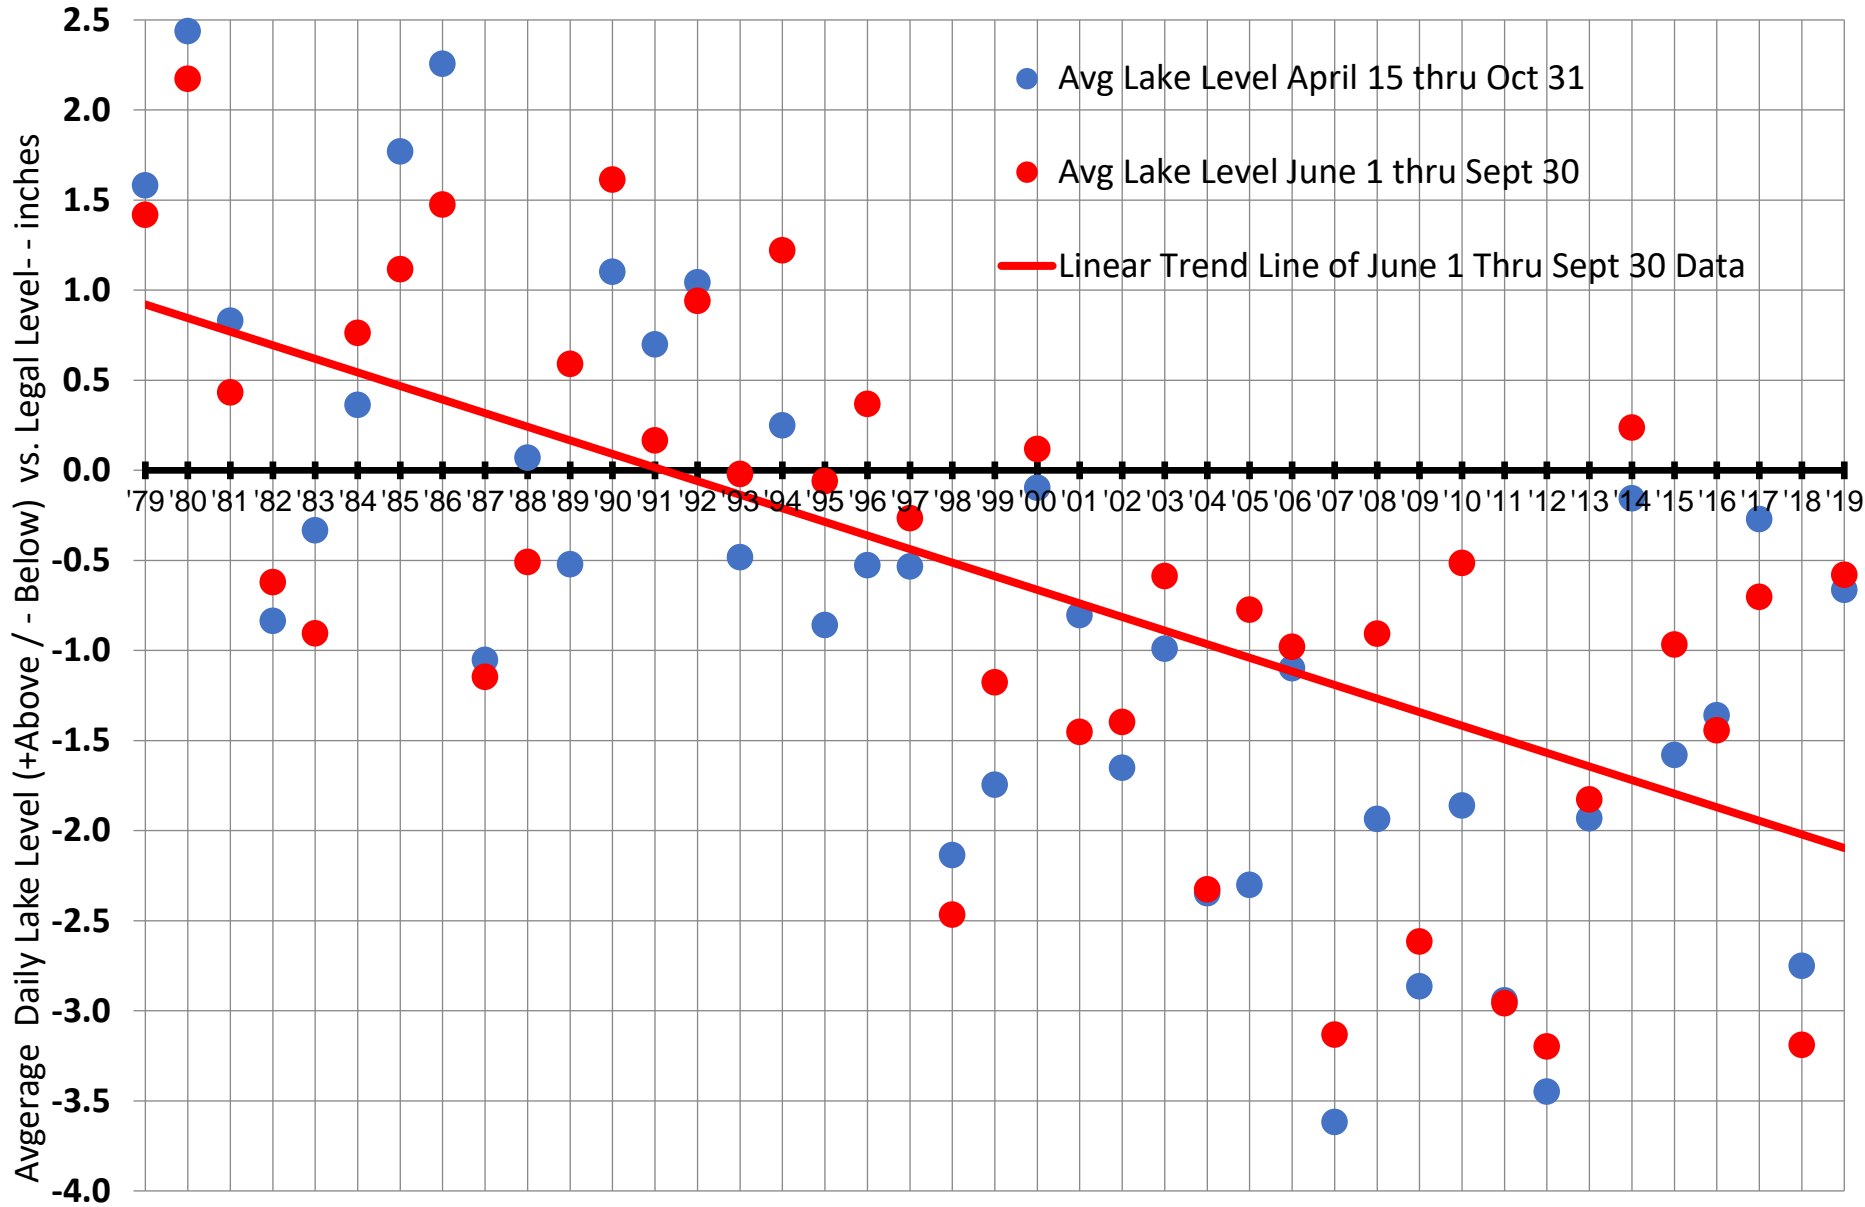

### Seasonal Average Daily Lake Level Compared to Legal (Summer) Level - 1979 to Date

Calendar Year - 1979 to Date