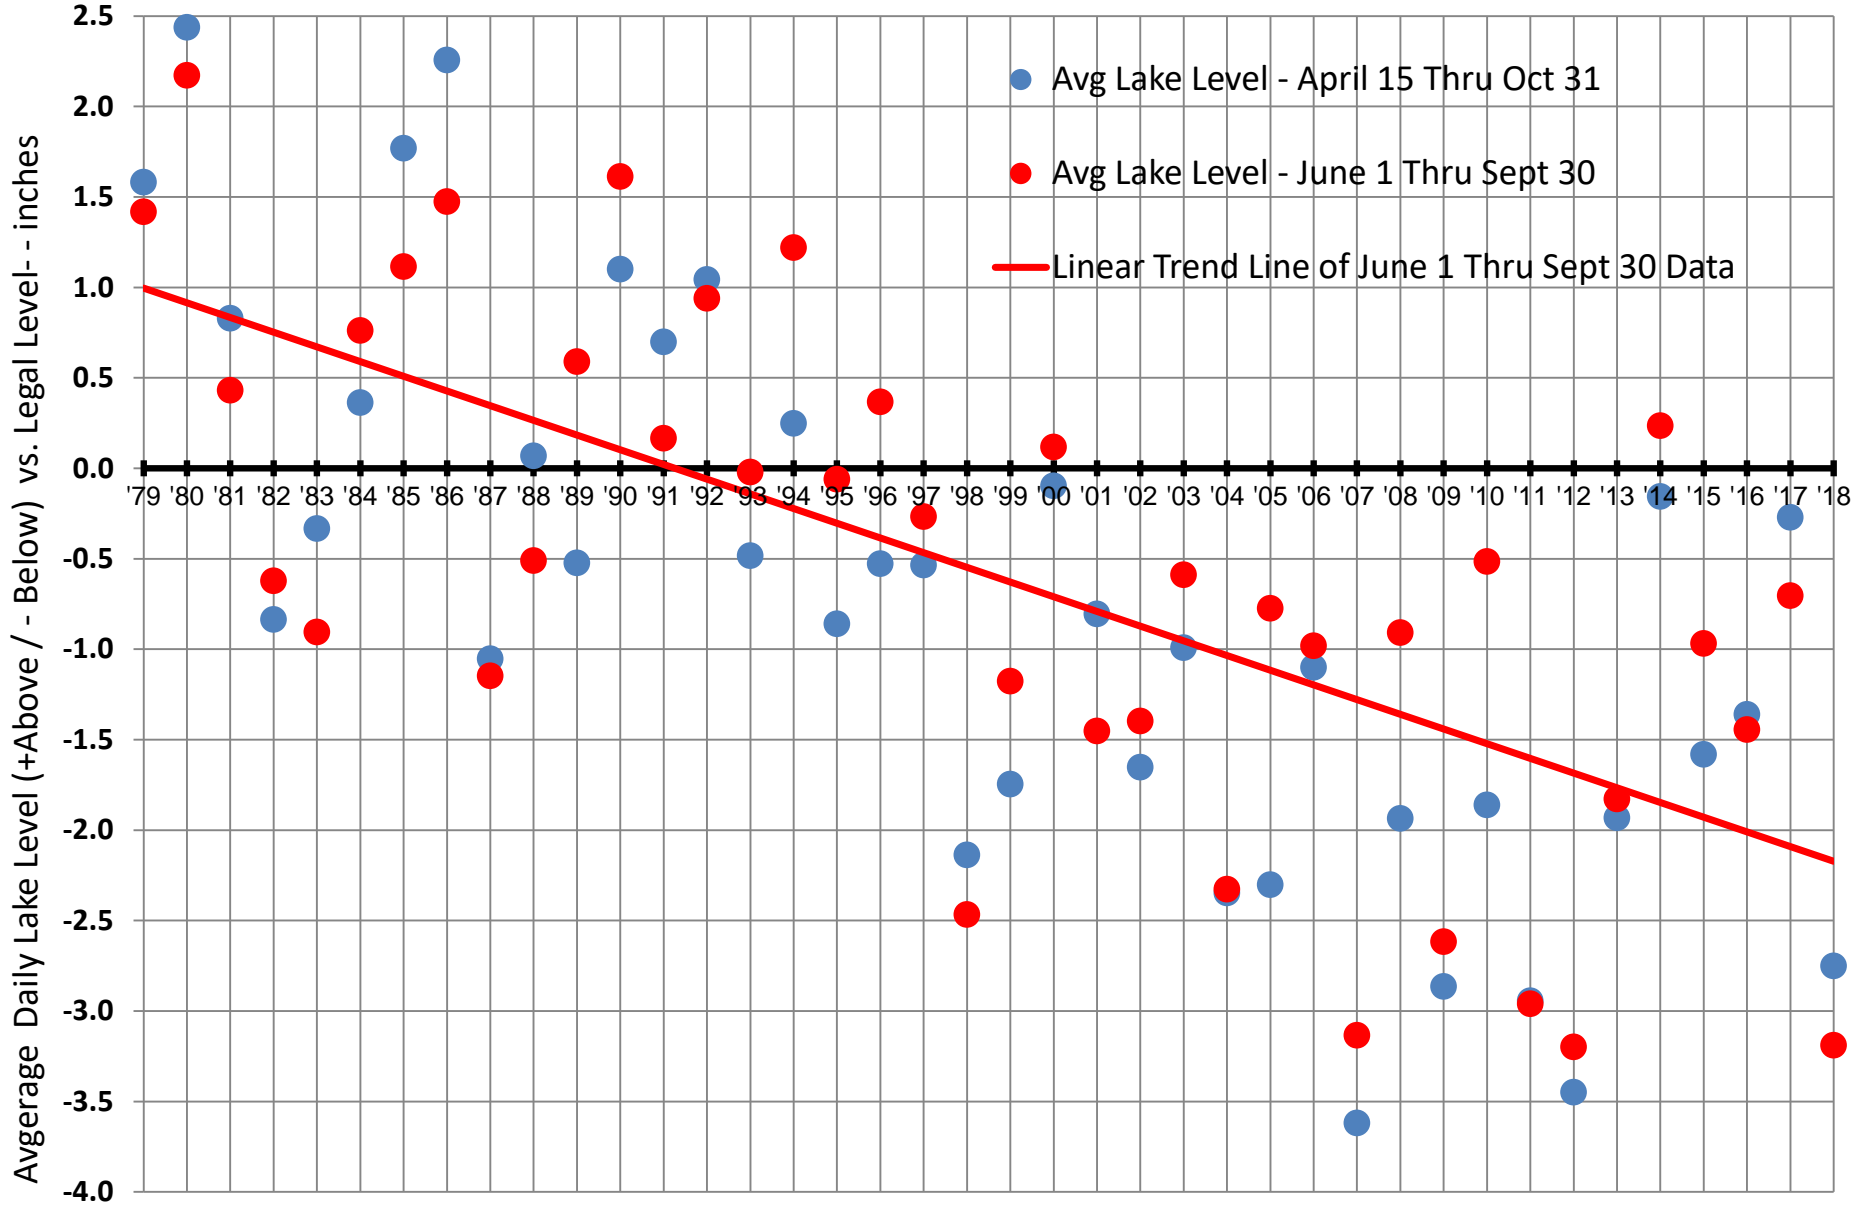

Seasonal Average Daily Lake Level Compared to Legal (Summer) Level - 1979 to Date

Calendar Year - 1979 to Date